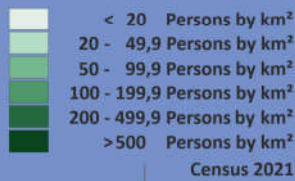

Portuguese Republic

Population Density by Province

Administrative division Portugal

Division by District / Region

Census 2021

Region	ISO 3166-2	Type	Capital	Area km ²	Population	Density Persons/km ²
Aveiro	PT-01	District	Aveiro	2.808	700.787	249,57
Azores	PT-20	Autonomous region	Ponta Delgada	2.333	236.413	101,33
Beja	PT-02	District	Beja	10.225	144.401	14,12
Braga	PT-03	District	Braga	2.973	846.293	284,66
Bragança	PT-04	District	Bragança	6.608	122.804	18,58
Castelo Branco	PT-05	District	Castelo Branco	6.675	177.962	26,66
Coimbra	PT-06	District	Coimbra	3.947	408.551	103,51
Évora	PT-07	District	Évora	7.393	152.444	20,62
Faro	PT-08	District	Faro	4.960	467.343	94,22
Guarda	PT-09	District	Guarda	5.518	142.974	25,91
Leiria	PT-10	District	Leiria	3.506	458.605	130,81
Lisboa	PT-11	District	Lisboa	2.761	2.275.385	824,12
Madeira	PT-30	Autonomous region	Funchal	801	250.744	313,04
Portalegre	PT-12	District	Portalegre	6.065	104.923	17,30
Porto	PT-13	District	Porto	2.673	1.785.405	667,94
Santarém	PT-14	District	Santarém	6.747	424.973	62,99
Setúbal	PT-15	District	Setúbal	5.064	874.806	172,75
Viana do Castelo	PT-16	District	Viana do Castelo	2.255	231.266	102,56
Vila Real	PT-17	District	Vila Real	4.328	185.695	42,91
Viseu	PT-18	District	Viseu	5.007	351.292	70,16
Total				92.647	10.343.066	111,64

We have published on the country page usually the population density of the country, the mostly interesting thematic map. But the real power of our offer consists in the display of your own data, drawing so your own maps with your results or relevant data.