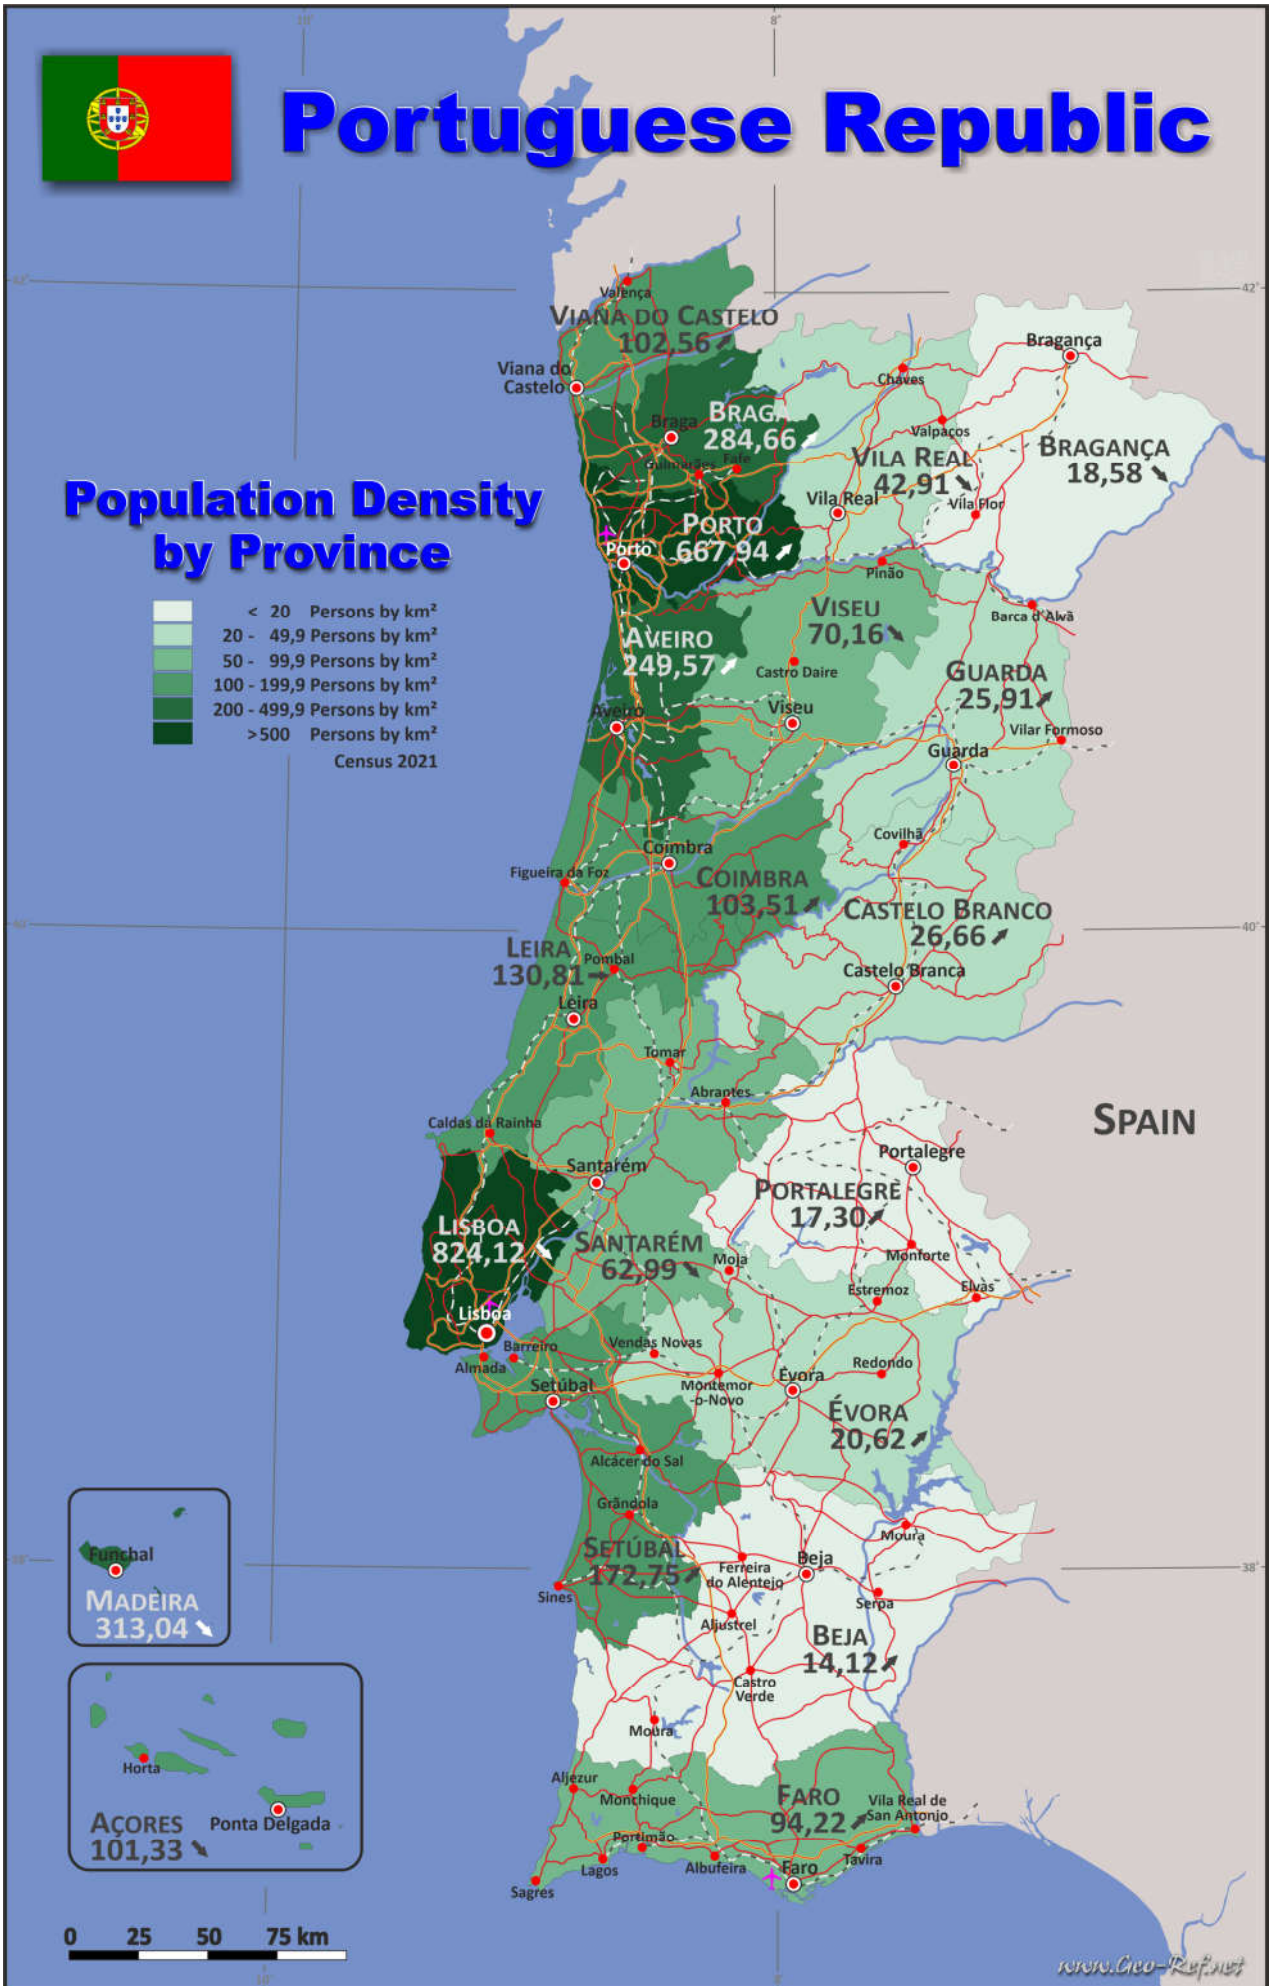

Portuguese Republic

Population Density by Province

Administrative division Portugal

Division by District / Region

Census 2021

Region	ISO 3166-2	Type	Capital	Area km ²	Population	Density Persons/km ²
Aveiro	PT-01	District	Aveiro	2.808	700.787	249,57
Azores	PT-20	Autonomous region	Ponta Delgada	2.333	236.413	101,33
Beja	PT-02	District	Beja	10.225	144.401	14,12
Braga	PT-03	District	Braga	2.973	846.293	284,66
Bragança	PT-04	District	Bragança	6.608	122.804	18,58
Castelo Branco	PT-05	District	Castelo Branco	6.675	177.962	26,66
Coimbra	PT-06	District	Coimbra	3.947	408.551	103,51
Évora	PT-07	District	Évora	7.393	152.444	20,62
Faro	PT-08	District	Faro	4.960	467.343	94,22
Guarda	PT-09	District	Guarda	5.518	142.974	25,91
Leiria	PT-10	District	Leiria	3.506	458.605	130,81
Lisboa	PT-11	District	Lisboa	2.761	2.275.385	824,12
Madeira	PT-30	Autonomous region	Funchal	801	250.744	313,04
Portalegre	PT-12	District	Portalegre	6.065	104.923	17,30
Porto	PT-13	District	Porto	2.673	1.785.405	667,94
Santarém	PT-14	District	Santarém	6.747	424.973	62,99
Setúbal	PT-15	District	Setúbal	5.064	874.806	172,75
Viana do Castelo	PT-16	District	Viana do Castelo	2.255	231.266	102,56
Vila Real	PT-17	District	Vila Real	4.328	185.695	42,91
Viseu	PT-18	District	Viseu	5.007	351.292	70,16
Total				92.647	10.343.066	111,64

We have published on the country page usually the population density of the country, the mostly interesting thematic map. But the real power of our offer consists in the display of your own data, drawing so your own maps with your results or relevant data.