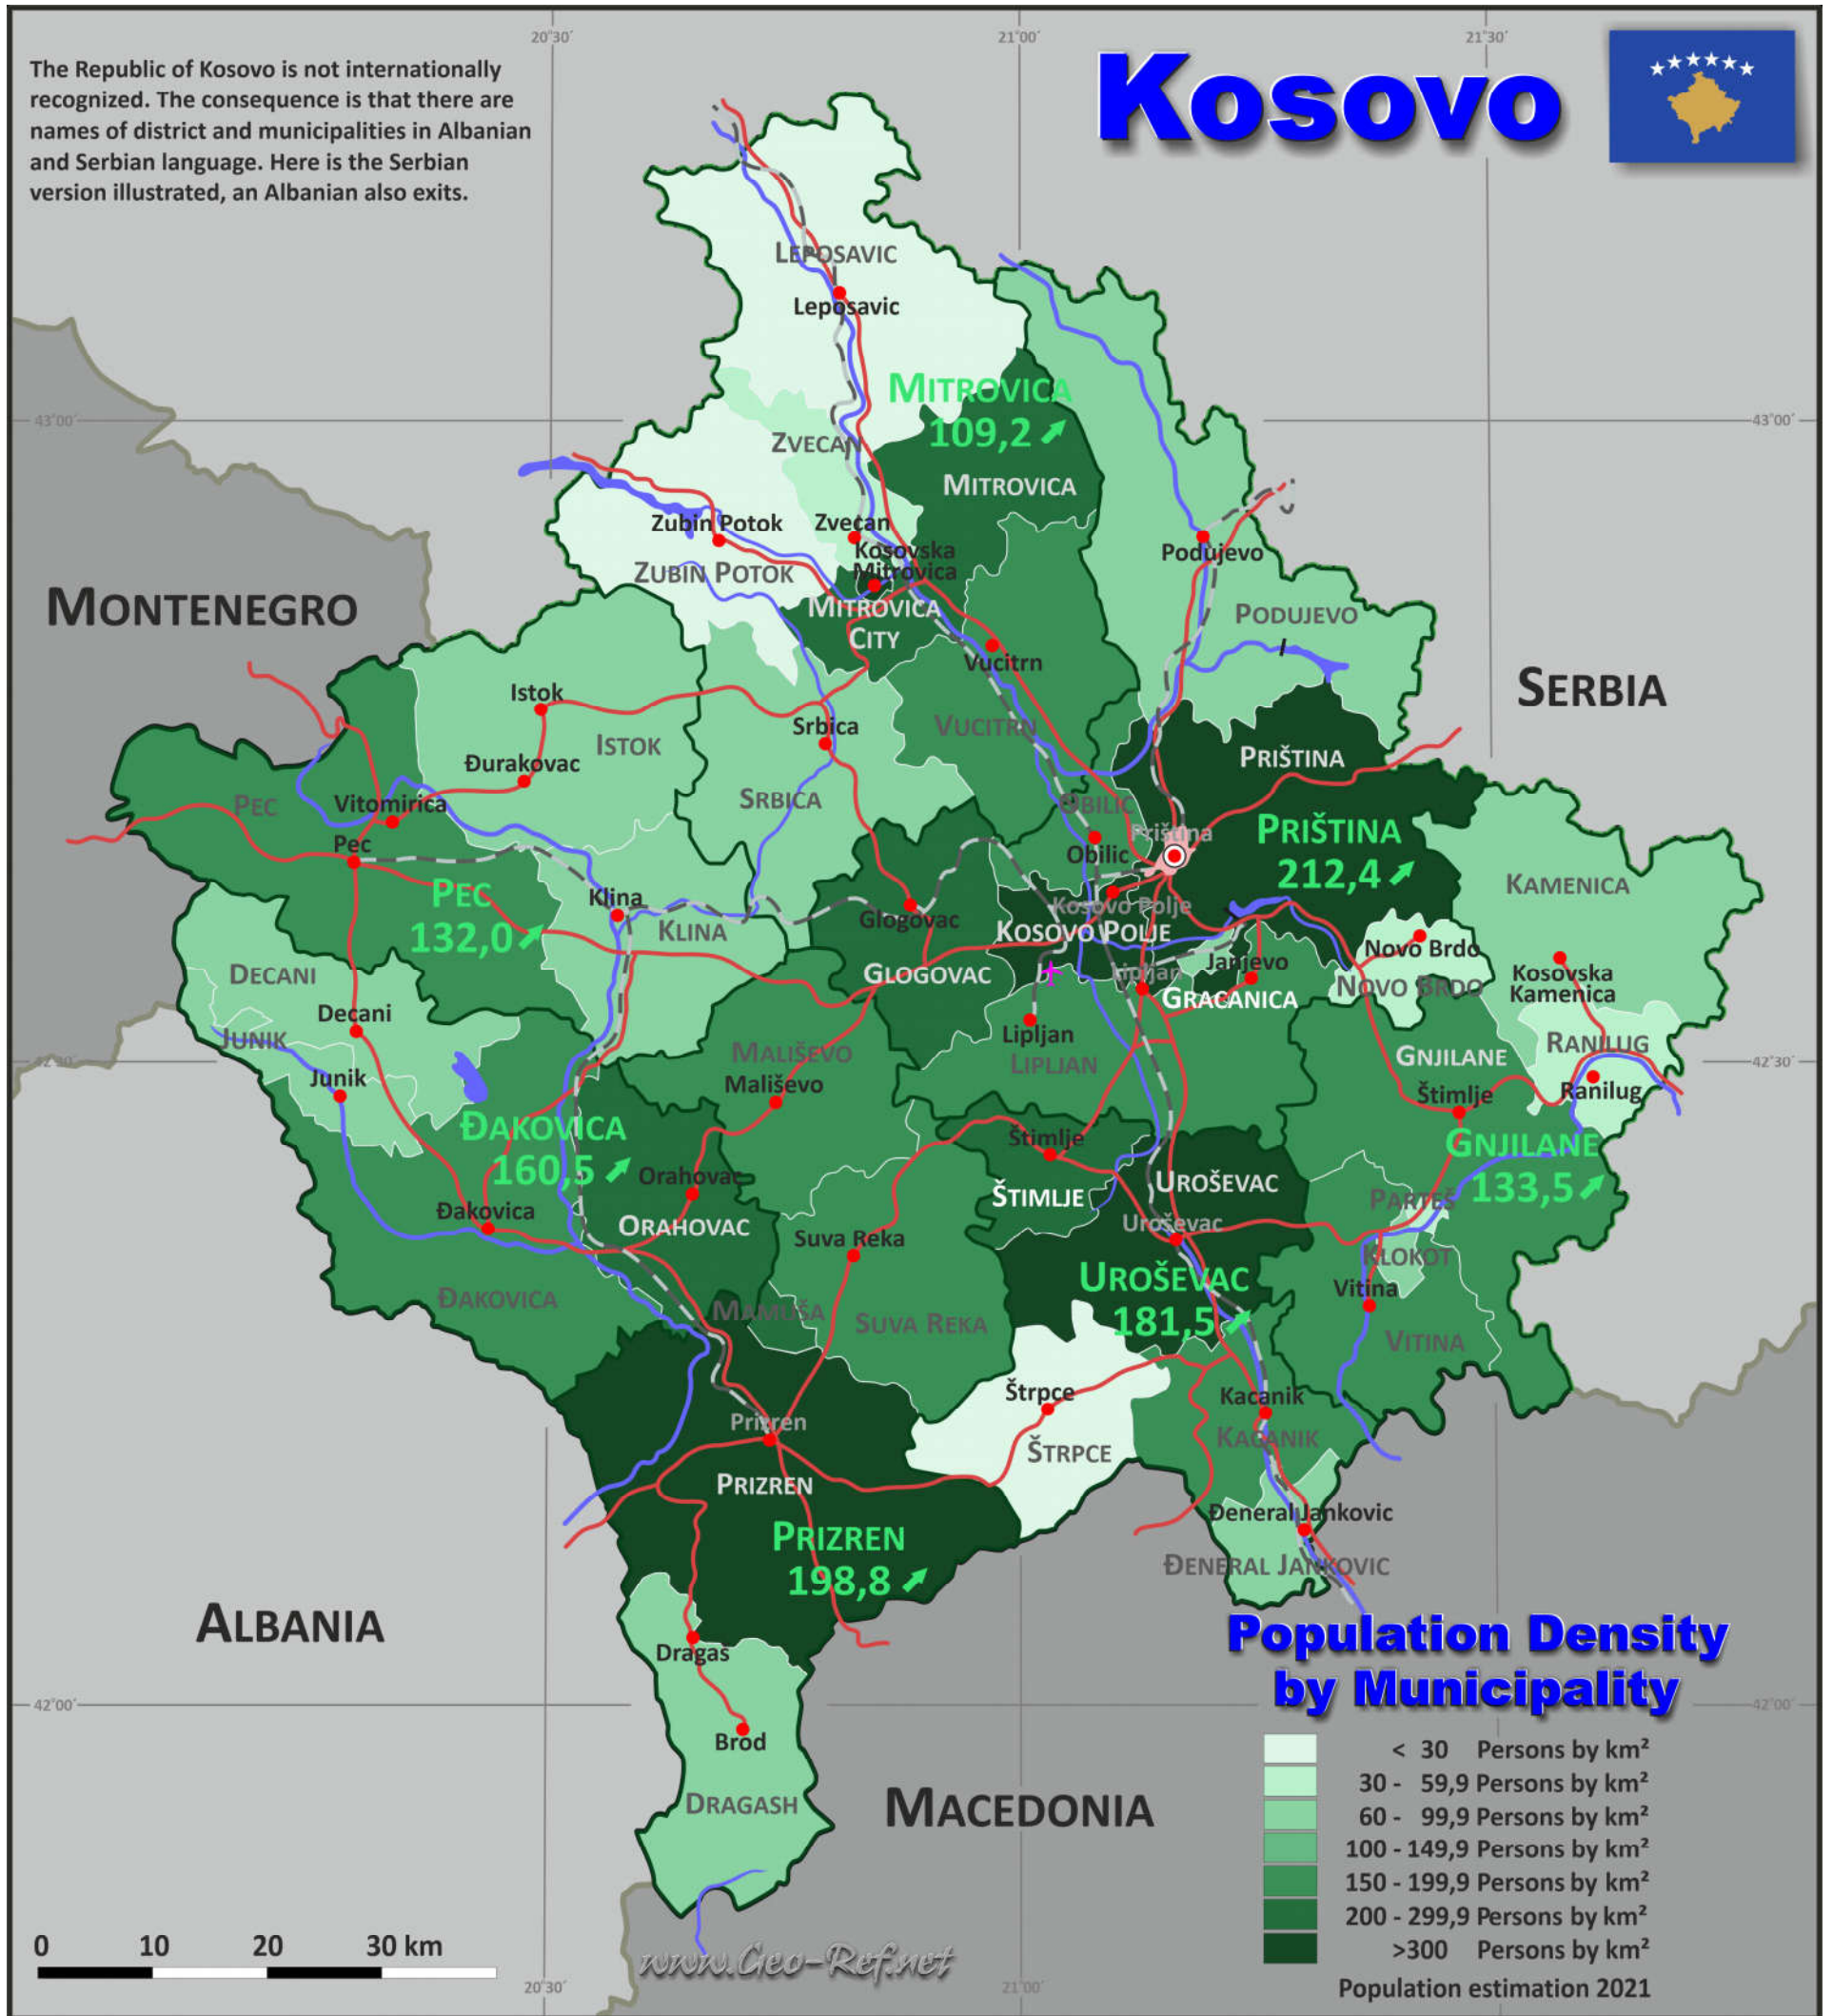

The Republic of Kosovo is not internationally recognized. The consequence is that there are names of district and municipalities in Albanian and Serbian language. Here is the Serbian version illustrated, an Albanian also exists.

Kosovo

Administrative division Kosovo

Division by District

Estimation 2021

District	ISO 3166-2	Capital	Area km ²	Population	Density Persons/km ²
Đakovica	-	Đakovica	1.248	200.244	160,5
Gnjilane	-	Gnjilane	1.207	161.144	133,5
Mitrovica	RS-28	Mitrovica	2.053	224.121	109,2
Peć	RS-26	Peć	1.366	180.271	132,0
Priština	-	Priština	2.342	497.431	212,4
Prizren	RS-27	Prizren	1.760	349.858	198,8
Uroševac	-	Uroševac	1.020	185.119	181,5
Total			10.996	1.798.188	163,5