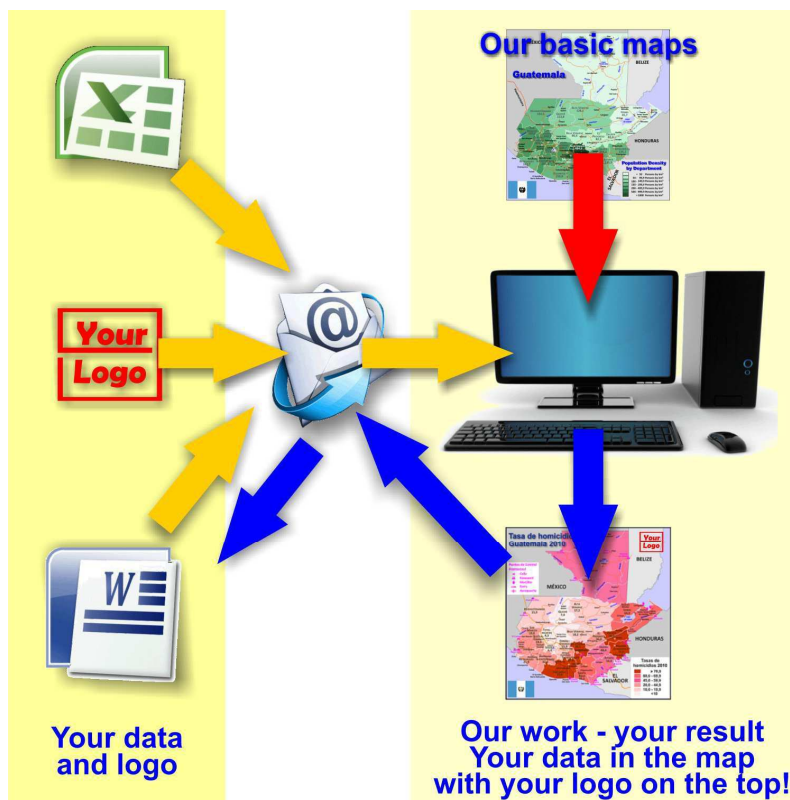

Vietnam

1	HA NOI	2339,7
2	VINH PHUC	813,8
3	HUNG YEN	1175,6
4	THAI BINH	1176,8
5	HA NAM	942,8
6	BAC NINH	1191,2
7	HAI DUONG	1013,8
8	HAI PHONG	1138,5

Population density

	< 100 persons per km ²
	100 - 199,9 persons per km ²
	200 - 399,9 persons per km ²
	400 - 999,9 persons per km ²
	1000 - 1999,9 persons per km ²
	> 2000 persons per km ²

About the maps on www.geo-ref.net

All maps published on this site are **free to use without costs, meanwhile the same are not modified**, especially concerning our own site logotype. This is valid for the PNG and the PDF-files.

We have published on the country page usually the population density of the country, the mostly interesting thematic map. But the real power of our offer consists in the display of your own data, drawing so your own maps with your results or relevant data.

So it works:

Please **visit the corresponding page for our detailed conditions of service and supply**. The price of a thematic map is visible on the corresponding country page.

Visit our page Services to find out about our additional services.