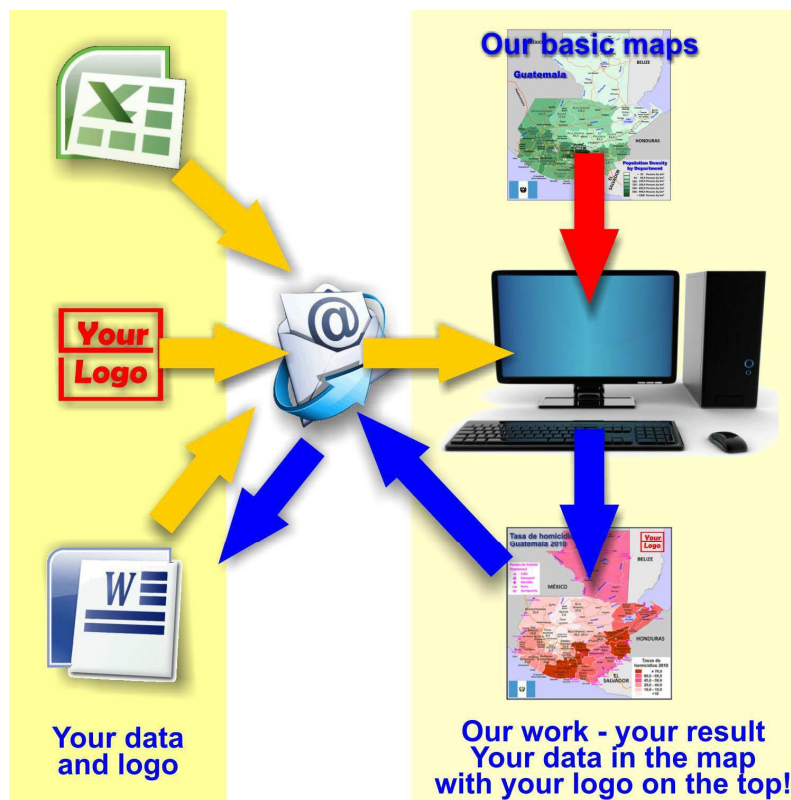

Vietnam

1	HA NOI	2339,7
2	VINH PHUC	813,8
3	HUNG YEN	1175,6
4	THAI BINH	1176,8
5	HA NAM	942,8
6	BAC NINH	1191,2
7	HAI DUONG	1013,8
8	HAI PHONG	1138,5

Population density

	< 100 persons per km ²
	100 - 199,9 persons per km ²
	200 - 399,9 persons per km ²
	400 - 999,9 persons per km ²
	1000 - 1999,9 persons per km ²
	> 2000 persons per km ²

About the maps on www.geo-ref.net

All maps published on this site are **free to use without costs, meanwhile the same are not modified**, especially concerning our own site logotype. This is valid for the PNG and the PDF-files.

We have published on the country page usually the population density of the country, the mostly interesting thematic map. But the real power of our offer consists in the display of your own data, drawing so your own maps with your results or relevant data.

So it works:

Please **visit the corresponding page for our detailed conditions of service and supply**. The price of a thematic map is visible on the corresponding country page.

Visit our page Services to find out about our additional services.