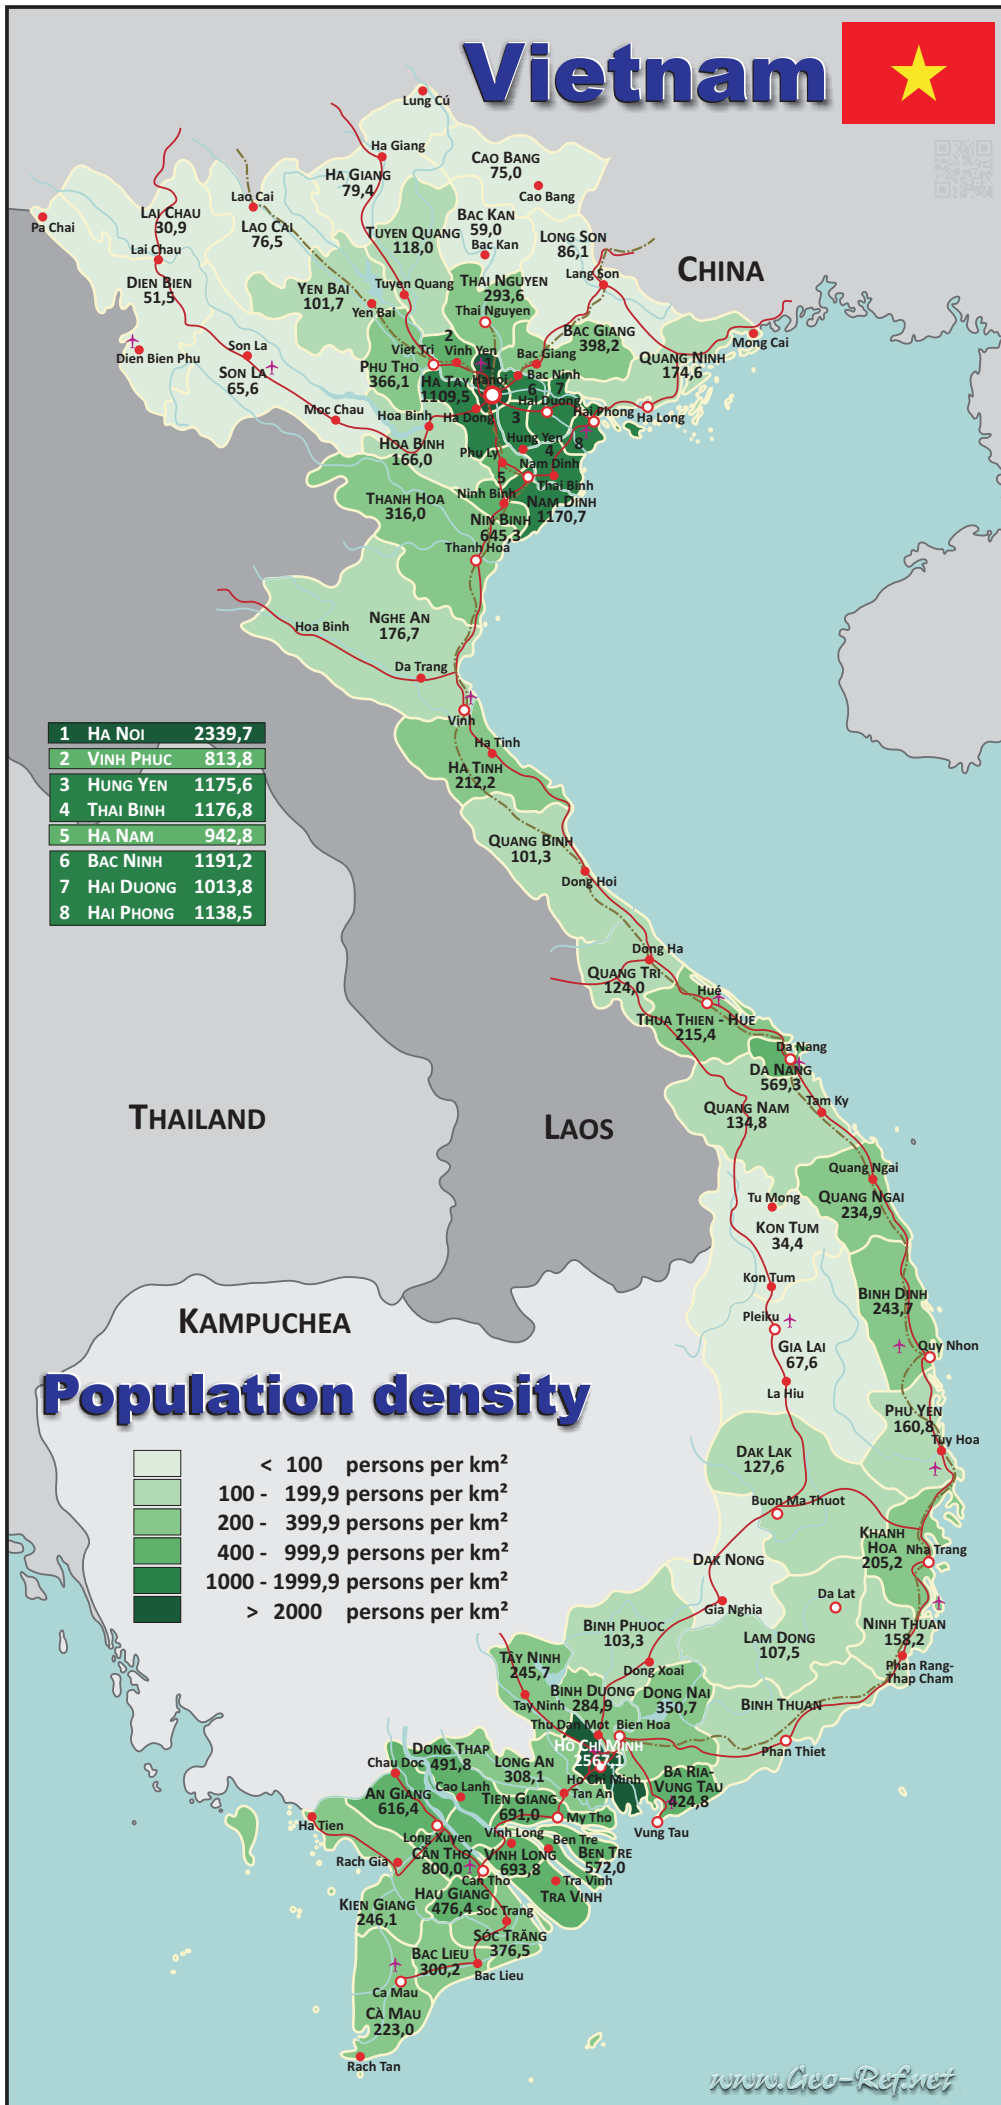

Vietnam

1	HA NOI	2339,7
2	VINH PHUC	813,8
3	HUNG YEN	1175,6
4	THAI BINH	1176,8
5	HA NAM	942,8
6	BAC NINH	1191,2
7	HAI DUONG	1013,8
8	HAI PHONG	1138,5

Population density

	< 100 persons per km ²
	100 - 199,9 persons per km ²
	200 - 399,9 persons per km ²
	400 - 999,9 persons per km ²
	1000 - 1999,9 persons per km ²
	> 2000 persons per km ²

About the maps on www.geo-ref.net

All maps published on this site are **free to use without costs, meanwhile the same are not modified**, especially concerning our own site logotype. This is valid for the PNG and the PDF-files.

We have published on the country page usually the population density of the country, the mostly interesting thematic map. But the real power of our offer consists in the display of your own data, drawing so your own maps with your results or relevant data.

So it works:

Please **visit the corresponding page for our detailed conditions of service and supply**. The price of a thematic map is visible on the corresponding country page.

Visit our page Services to find out about our additional services.