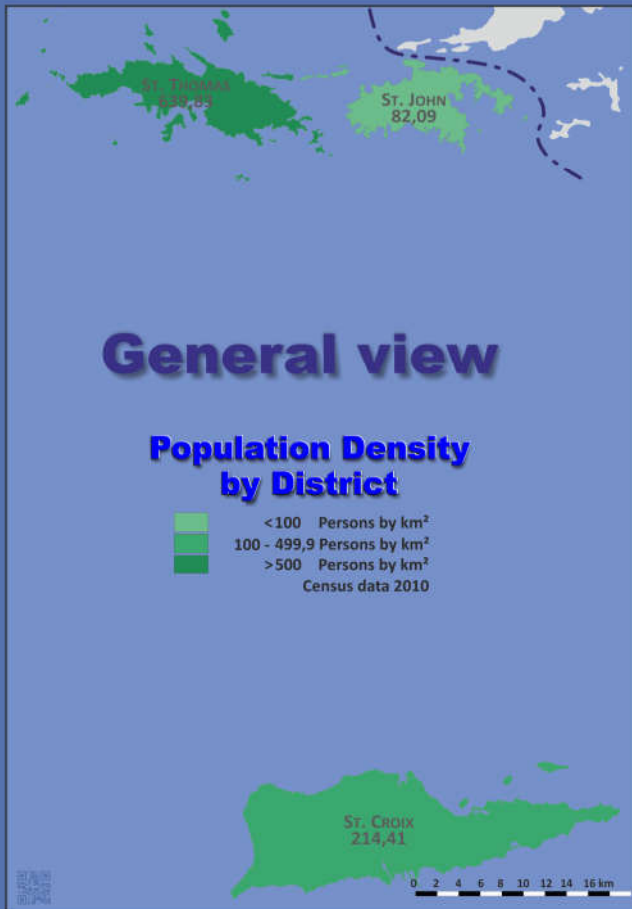

## Regional view

# US Virgin Islands

District	FIPS	Capital	Area km <sup>2</sup>	Population	Density Hab./km <sup>2</sup>
Saint Croix	010	Christiansted	236	50.601	214,41
Saint Thomas	030	Charlotte Amalie	80,7	51.634	639,83
Saint John	020	Cruz Bay	50,8	4.170	82,09
<b>Total</b>			<b>367,5</b>	<b>106.405</b>	<b>289,54</b>

### Population Density by District

We have published on the country page usually the population density of the country, the mostly interesting thematic map. But the real power of our offer consists in the display of your own data, drawing so your own maps with your results or relevant data.