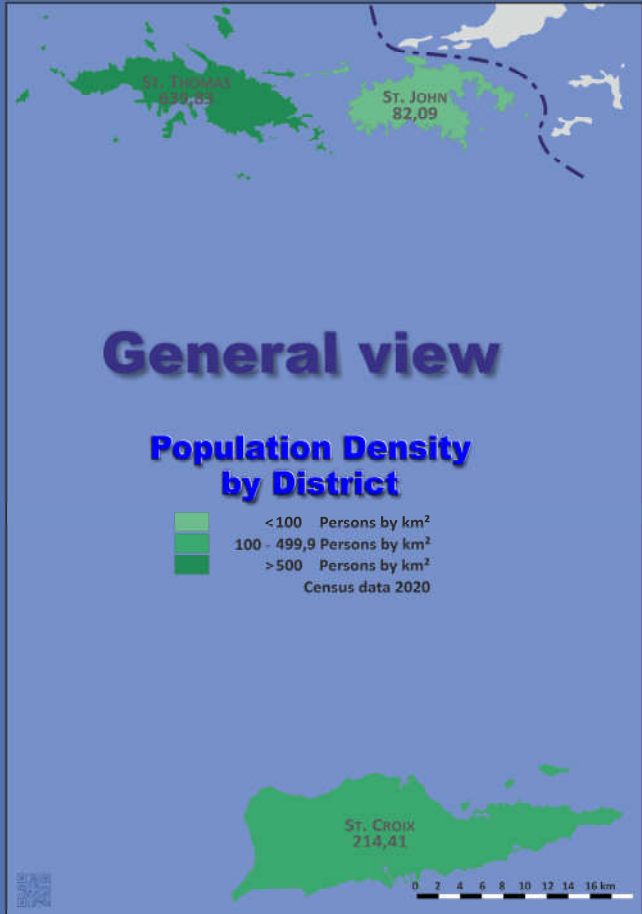

US Virgin Islands

District	FIPS	Capital	Area km²	Population	Density Hab./km²
Saint Croix	010	Christiansted	236,0	40.004	173,75
Saint Thomas	030	Charlotte Amalie	80,7	42.261	523,68
Saint John	020	Cruz Bay	50,8	3.881	76,40
Total			367,5	87.146	237,13

Data Census 2020