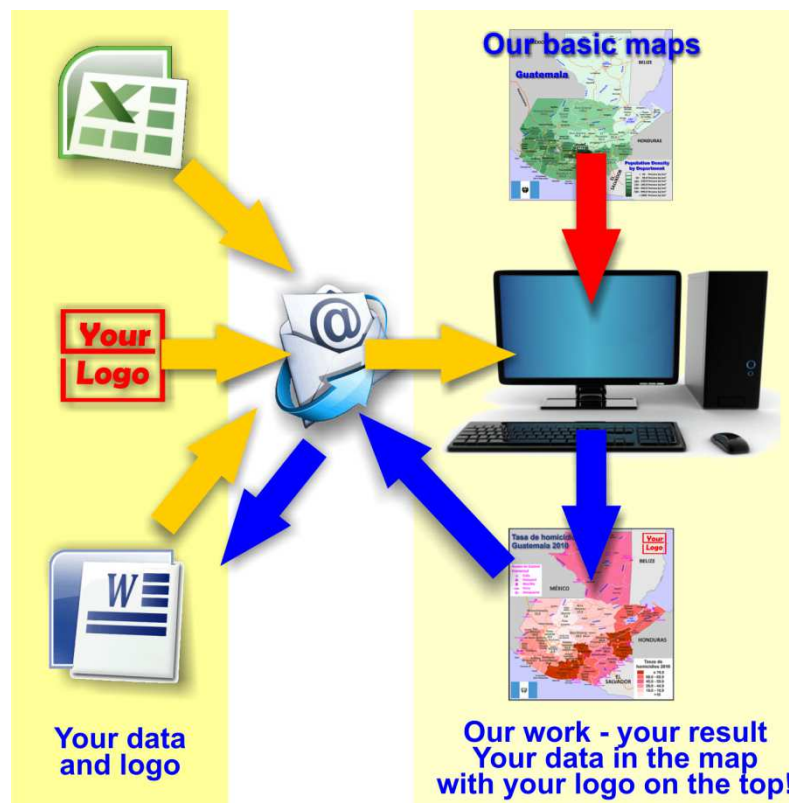

POLONIA

BELARUS

RUSSIA

SLOVAKIA

ROMANIA

MOLDAVIA

Transnistria

Regions and their population densities (Persons by km²):

About the maps on www.geo-ref.net

All maps published on this site are **free to use without costs, meanwhile the same are not modified**, especially concerning our own site logotype. This is valid for the PNG and the PDF-files.

We have published on the country page usually the population density of the country, the mostly interesting thematic map. But the real power of our offer consists in the display of your own data, drawing so your own maps with your results or relevant data.

So it works:

Please **visit the corresponding page for our detailed conditions of service and supply**. The price of a thematic map is visible on the corresponding country page.

Visit our page Services to find out about our additional services.