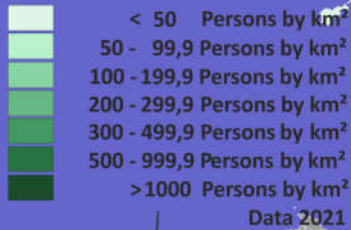

United Kingdom

of Great Britain and Northern Ireland

Population Density by District

About the maps on www.geo-ref.net

All maps published on this site are **free to use without costs, meanwhile the same are not modified**, especially concerning our own site logotype. This is valid for the PNG and the PDF-files.

We have published on the country page usually the population density of the country, the mostly interesting thematic map. But the real power of our offer consists in the display of your own data, drawing so your own maps with your results or relevant data.