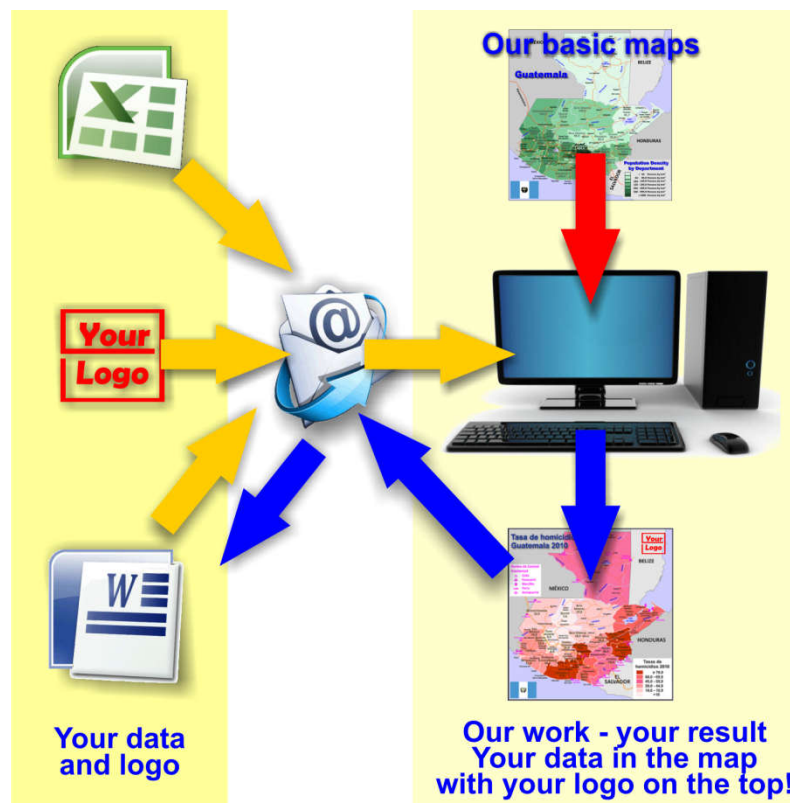

United Kingdom

of Great Britain and Northern Ireland

Population Density by District

About the maps on www.geo-ref.net

All maps published on this site are **free to use without costs, meanwhile the same are not modified**, especially concerning our own site logotype. This is valid for the PNG and the PDF-files.

We have published on the country page usually the population density of the country, the mostly interesting thematic map. But the real power of our offer consists in the display of your own data, drawing so your own maps with your results or relevant data.

So it works:

Please **visit the corresponding page for our detailed conditions of service and supply.** The price of a thematic map is visible on the corresponding country page.

Visit our page Services to find out about our additional services.