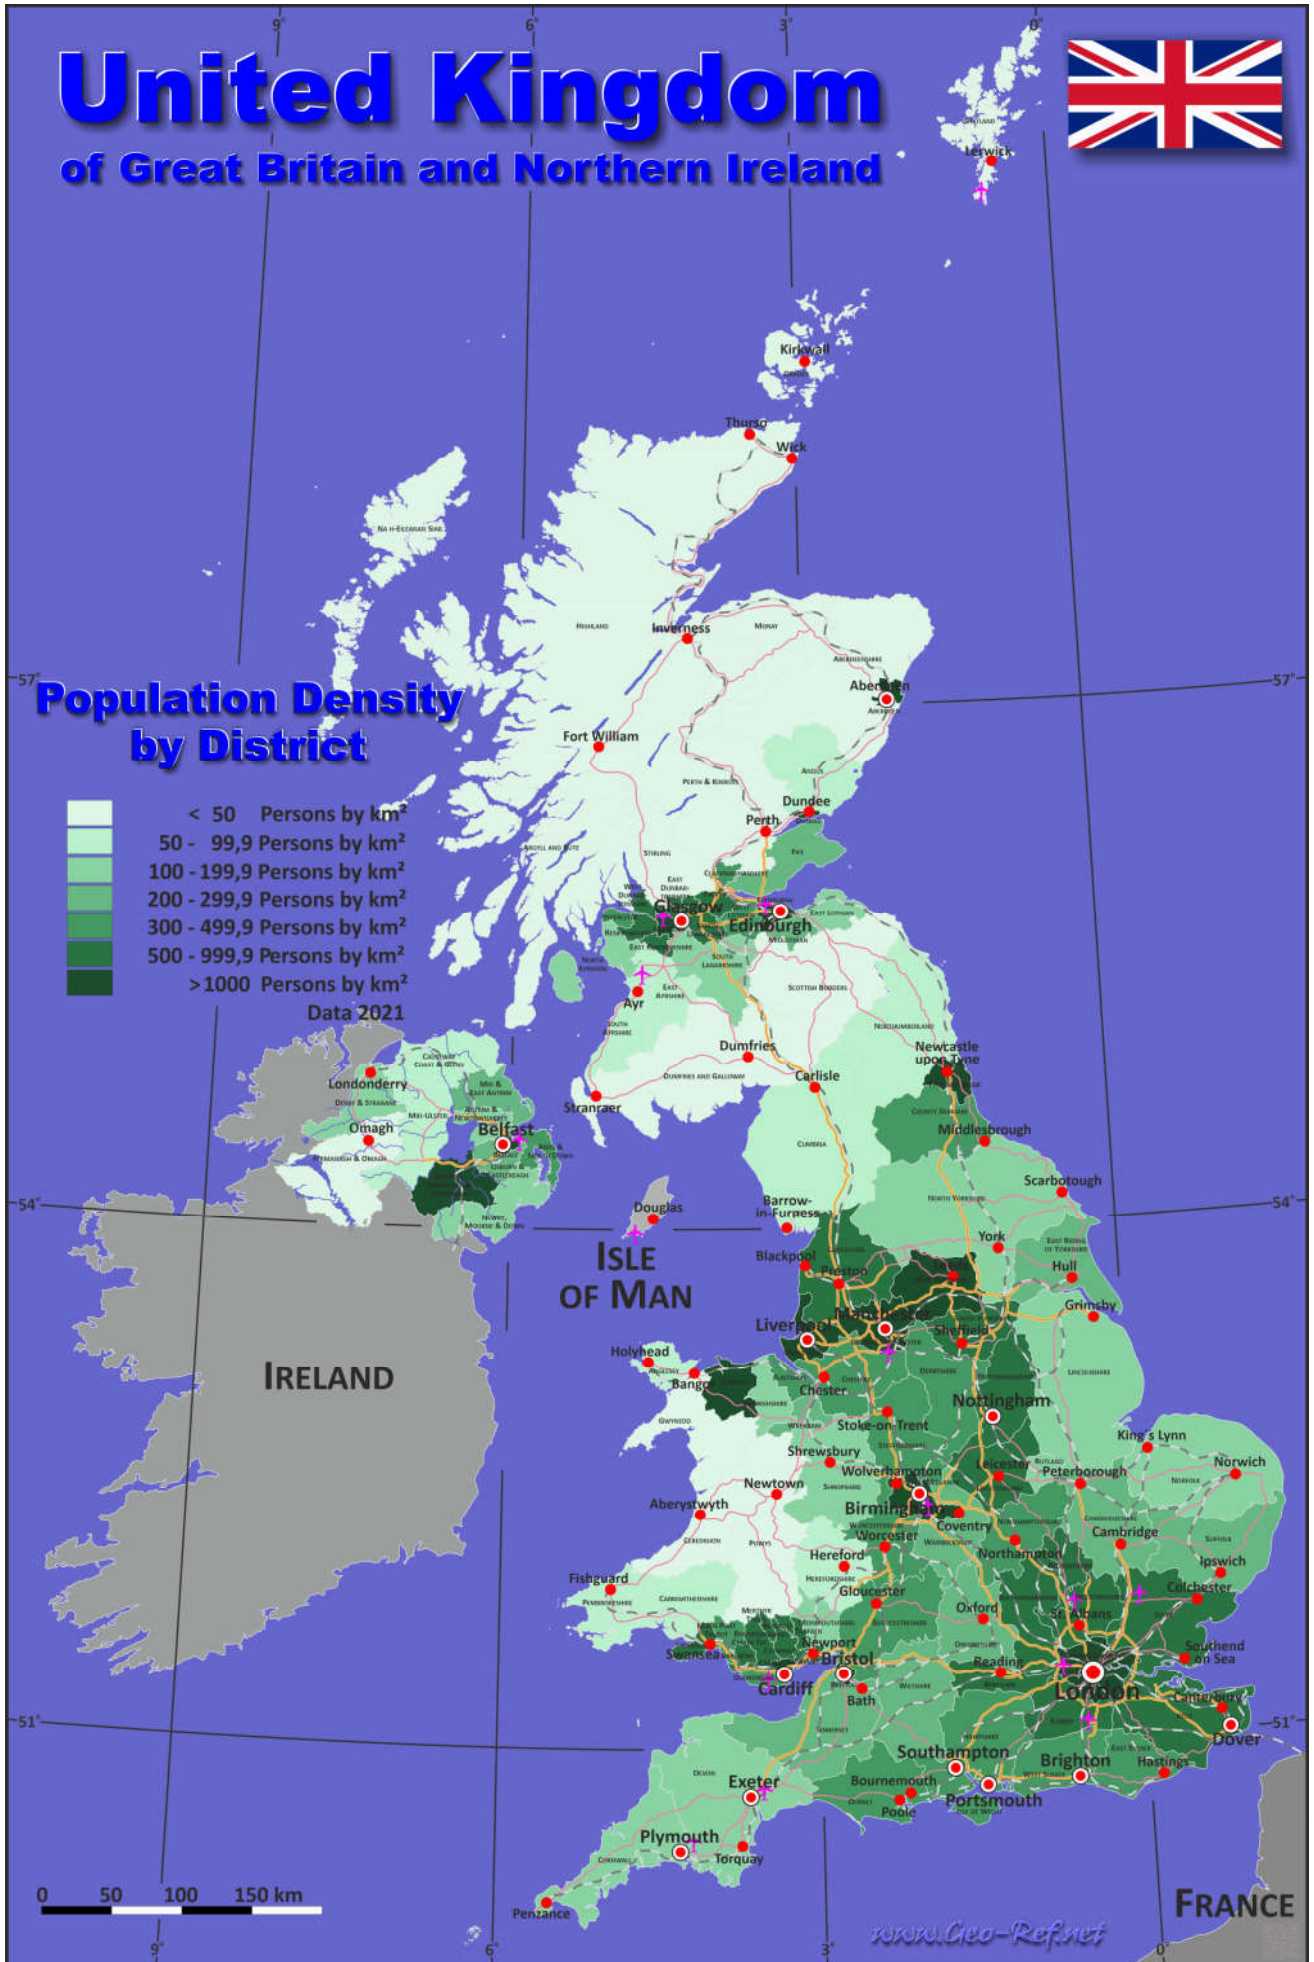

United Kingdom

of Great Britain and Northern Ireland

Population Density by District

About the maps on www.geo-ref.net

All maps published on this site are **free to use without costs, meanwhile the same are not modified**, especially concerning our own site logotype. This is valid for the PNG and the PDF-files.

We have published on the country page usually the population density of the country, the mostly interesting thematic map. But the real power of our offer consists in the display of your own data, drawing so your own maps with your results or relevant data.

So it works:

Please **visit the corresponding page for our detailed conditions of service and supply.** The price of a thematic map is visible on the corresponding country page.

Visit our page Services to find out about our additional services.