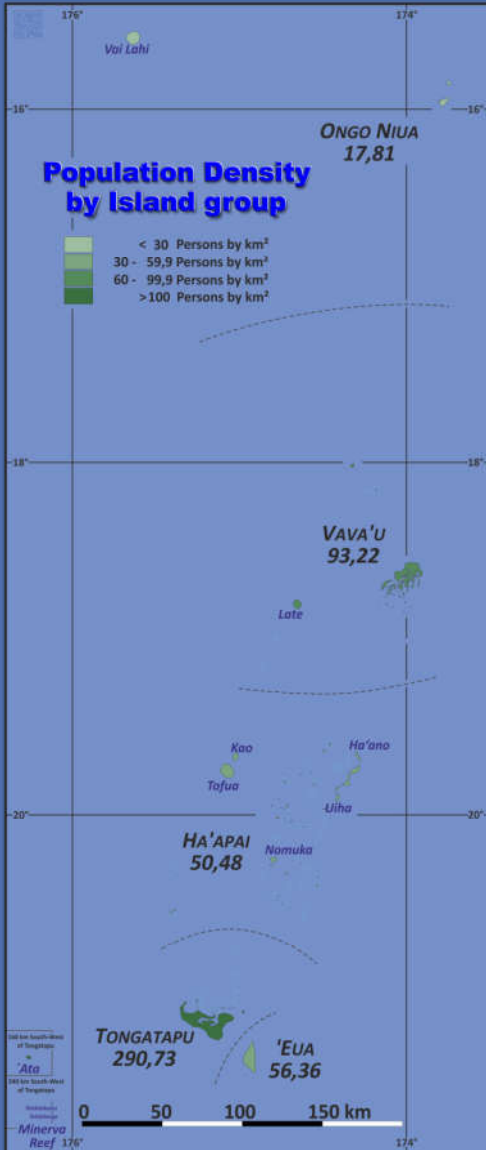

# Tonga

www.Creo-Ref.net

## About the maps on [www.geo-ref.net](http://www.geo-ref.net)

All maps published on this site are **free to use without costs, meanwhile the same are not modified**, especially concerning our own site logotype. This is valid for the PNG and the PDF-files.

We have published on the country page usually the population density of the country, the mostly interesting thematic map. But the real power of our offer consists in the display of your own data, drawing so your own maps with your results or relevant data.