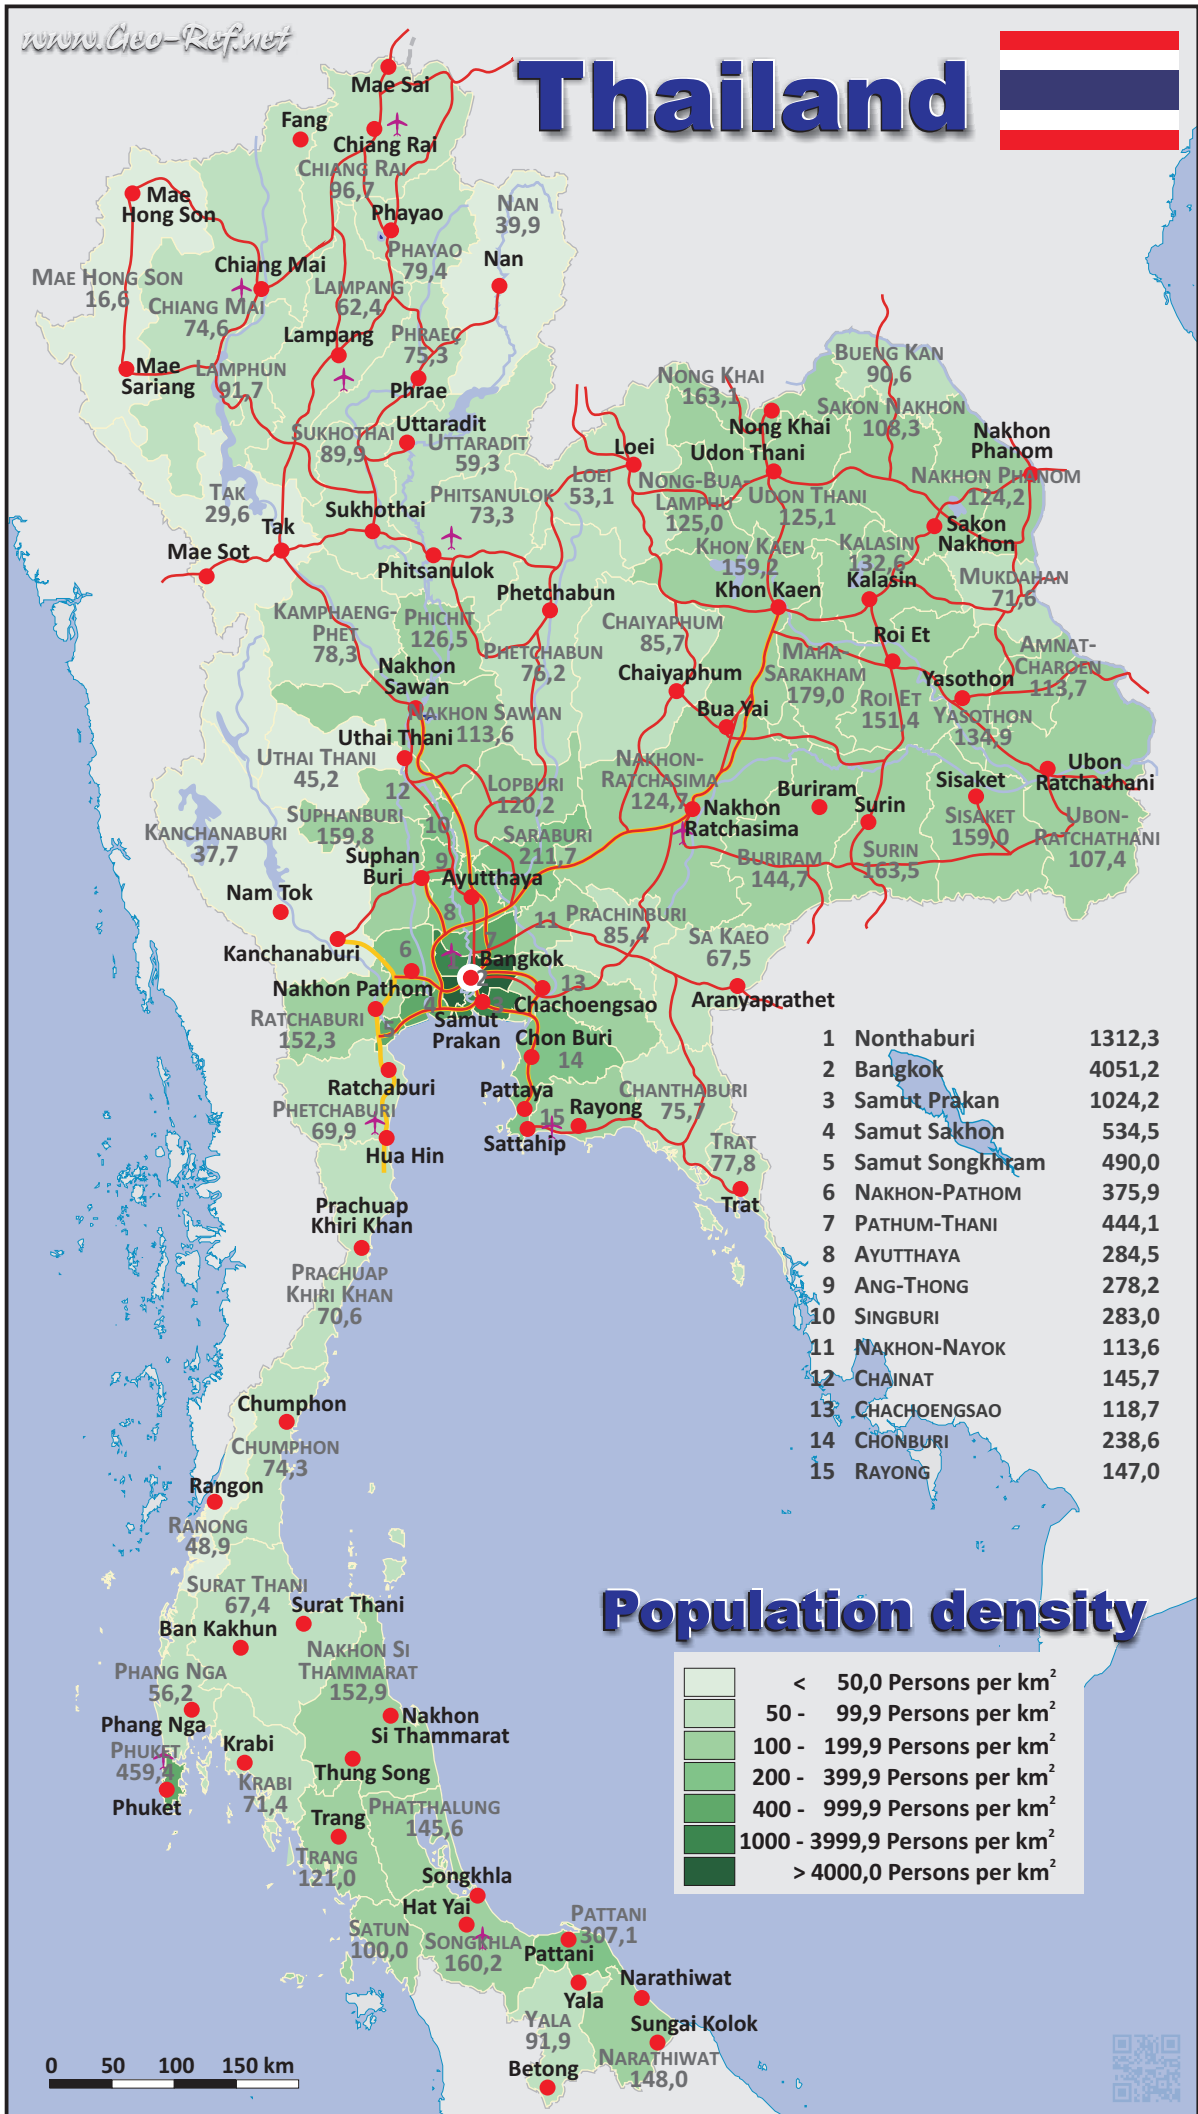

Thailand

1	Nonthaburi	1312,3
2	Bangkok	4051,2
3	Samut Prakan	1024,2
4	Samut Sakhon	534,5
5	Samut Songkhram	490,0
6	NAKHON-PATHOM	375,9
7	PATHUM-THANI	444,1
8	AYUTTHAYA	284,5
9	ANG-THONG	278,2
10	SINGBURI	283,0
11	NAKHON-NAYOK	113,6
12	CHAINAT	145,7
13	CHACHOENGSAO	118,7
14	CHONBURI	238,6
15	RAYONG	147,0

Population density

About the maps on www.geo-ref.net

All maps published on this site are **free to use without costs, meanwhile the same are not modified**, especially concerning our own site logotype. This is valid for the PNG and the PDF-files.

We have published on the country page usually the population density of the country, the mostly interesting thematic map. But the real power of our offer consists in the display of your own data, drawing so your own maps with your results or relevant data.

So it works:

Please **visit the corresponding page for our detailed conditions of service and supply**. The price of a thematic map is visible on the corresponding country page.

Visit our page Services to find out about our additional services.