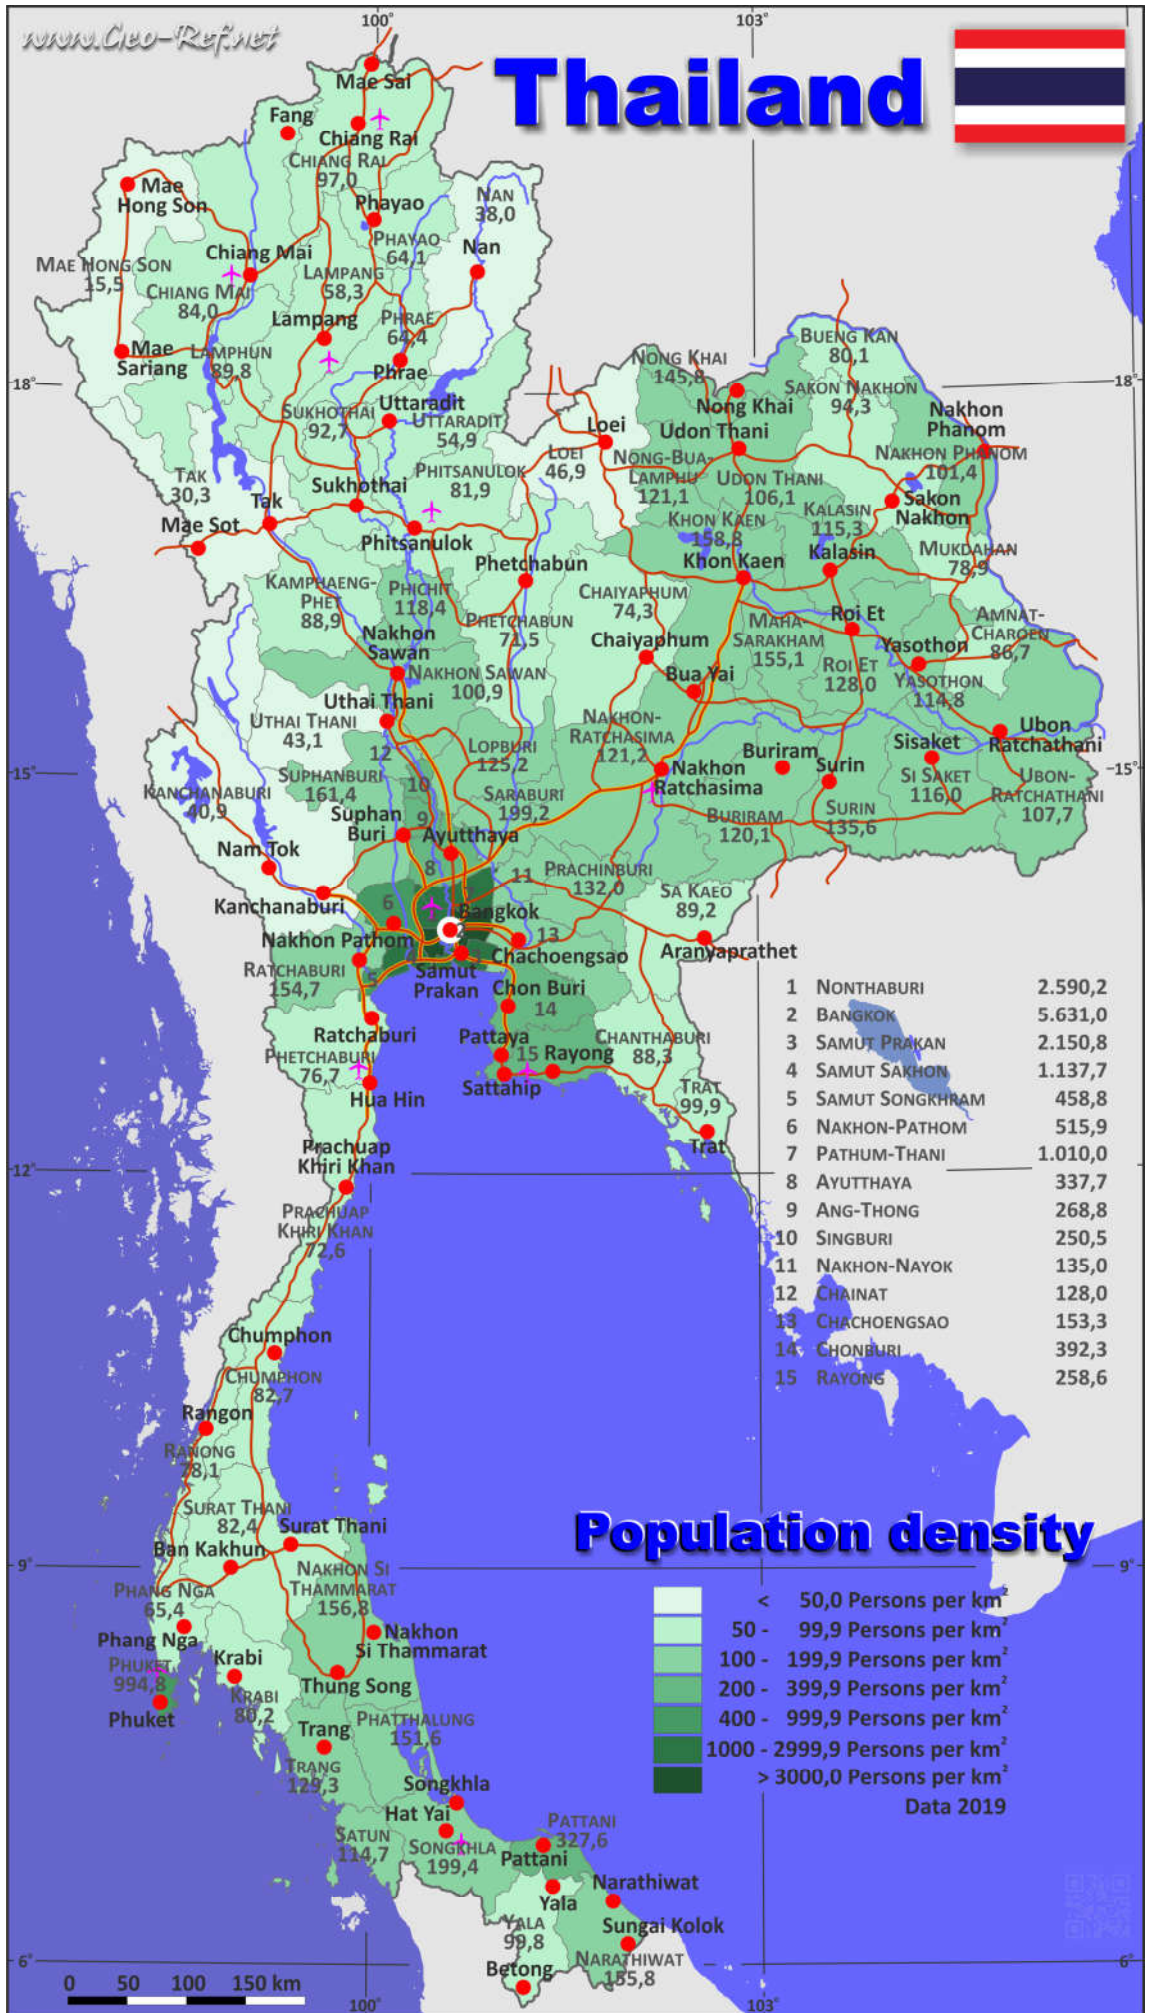

Thailand

About the maps on www.geo-ref.net

All maps published on this site are **free to use without costs, meanwhile the same are not modified**, especially concerning our own site logotype. This is valid for the PNG and the PDF-files.

We have published on the country page usually the population density of the country, the mostly interesting thematic map. But the real power of our offer consists in the display of your own data, drawing so your own maps with your results or relevant data.

So it works:

Please **visit the corresponding page for our detailed conditions of service and supply**. The price of a thematic map is visible on the corresponding country page.

Visit our page Services to find out about our additional services.