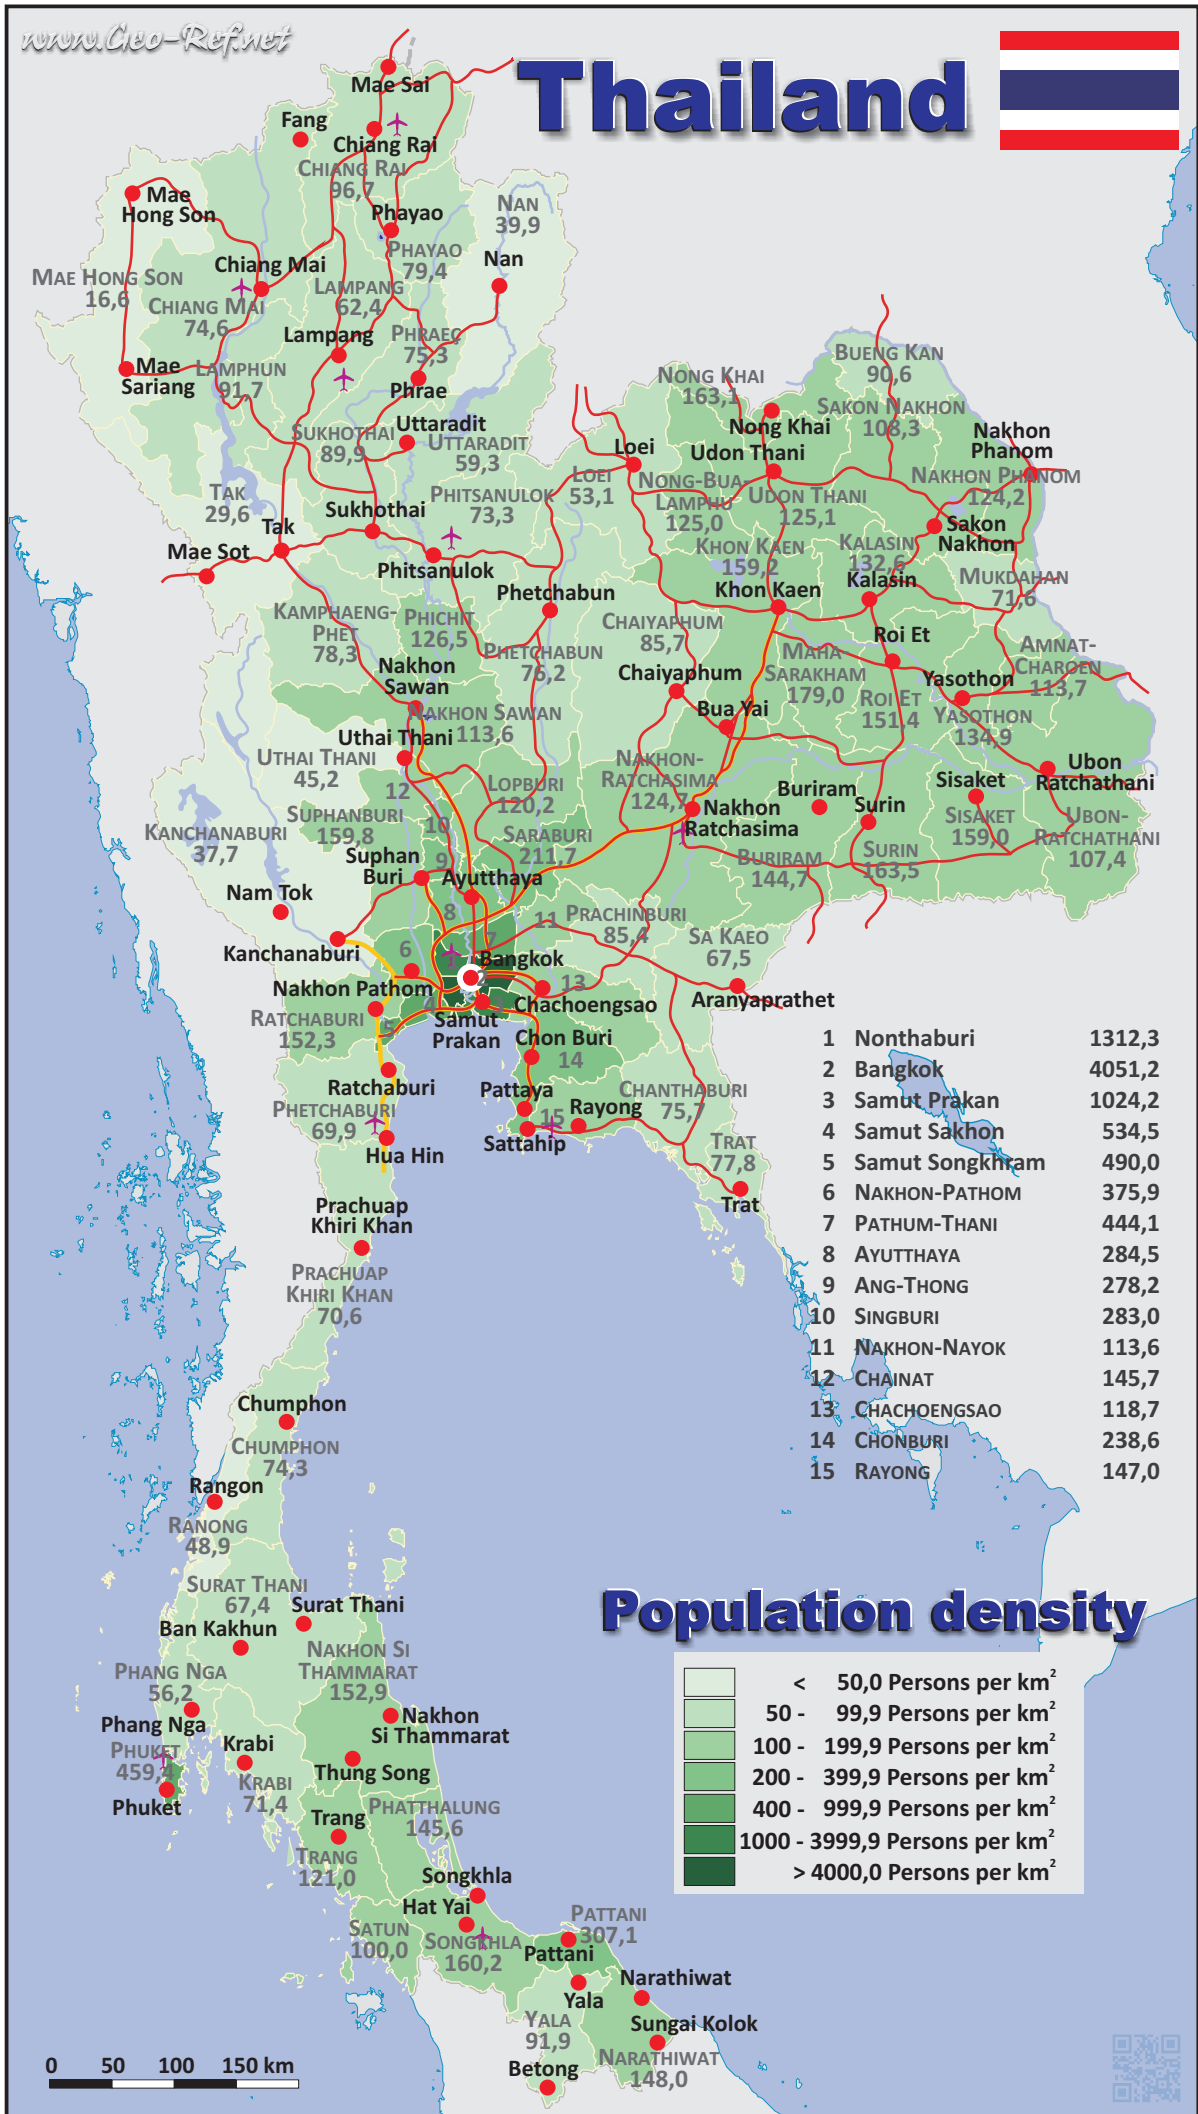

# Thailand

1	Nonthaburi	1312,3
2	Bangkok	4051,2
3	Samut Prakan	1024,2
4	Samut Sakhon	534,5
5	Samut Songkhram	490,0
6	NAKHON-PATHOM	375,9
7	PATHUM-THANI	444,1
8	AYUTTHAYA	284,5
9	ANG-THONG	278,2
10	SINGBURI	283,0
11	NAKHON-NAYOK	113,6
12	CHAINAT	145,7
13	CHACHOENGSAO	118,7
14	CHONBURI	238,6
15	RAYONG	147,0

## Population density

	< 50,0 Persons per km <sup>2</sup>
	50 - 99,9 Persons per km <sup>2</sup>
	100 - 199,9 Persons per km <sup>2</sup>
	200 - 399,9 Persons per km <sup>2</sup>
	400 - 999,9 Persons per km <sup>2</sup>
	1000 - 3999,9 Persons per km <sup>2</sup>
	> 4000,0 Persons per km <sup>2</sup>

0 50 100 150 km

We have published on the country page usually the population density of the country, the mostly interesting thematic map. But the real power of our offer consists in the display of your own data, drawing so your own maps with your results or relevant data.