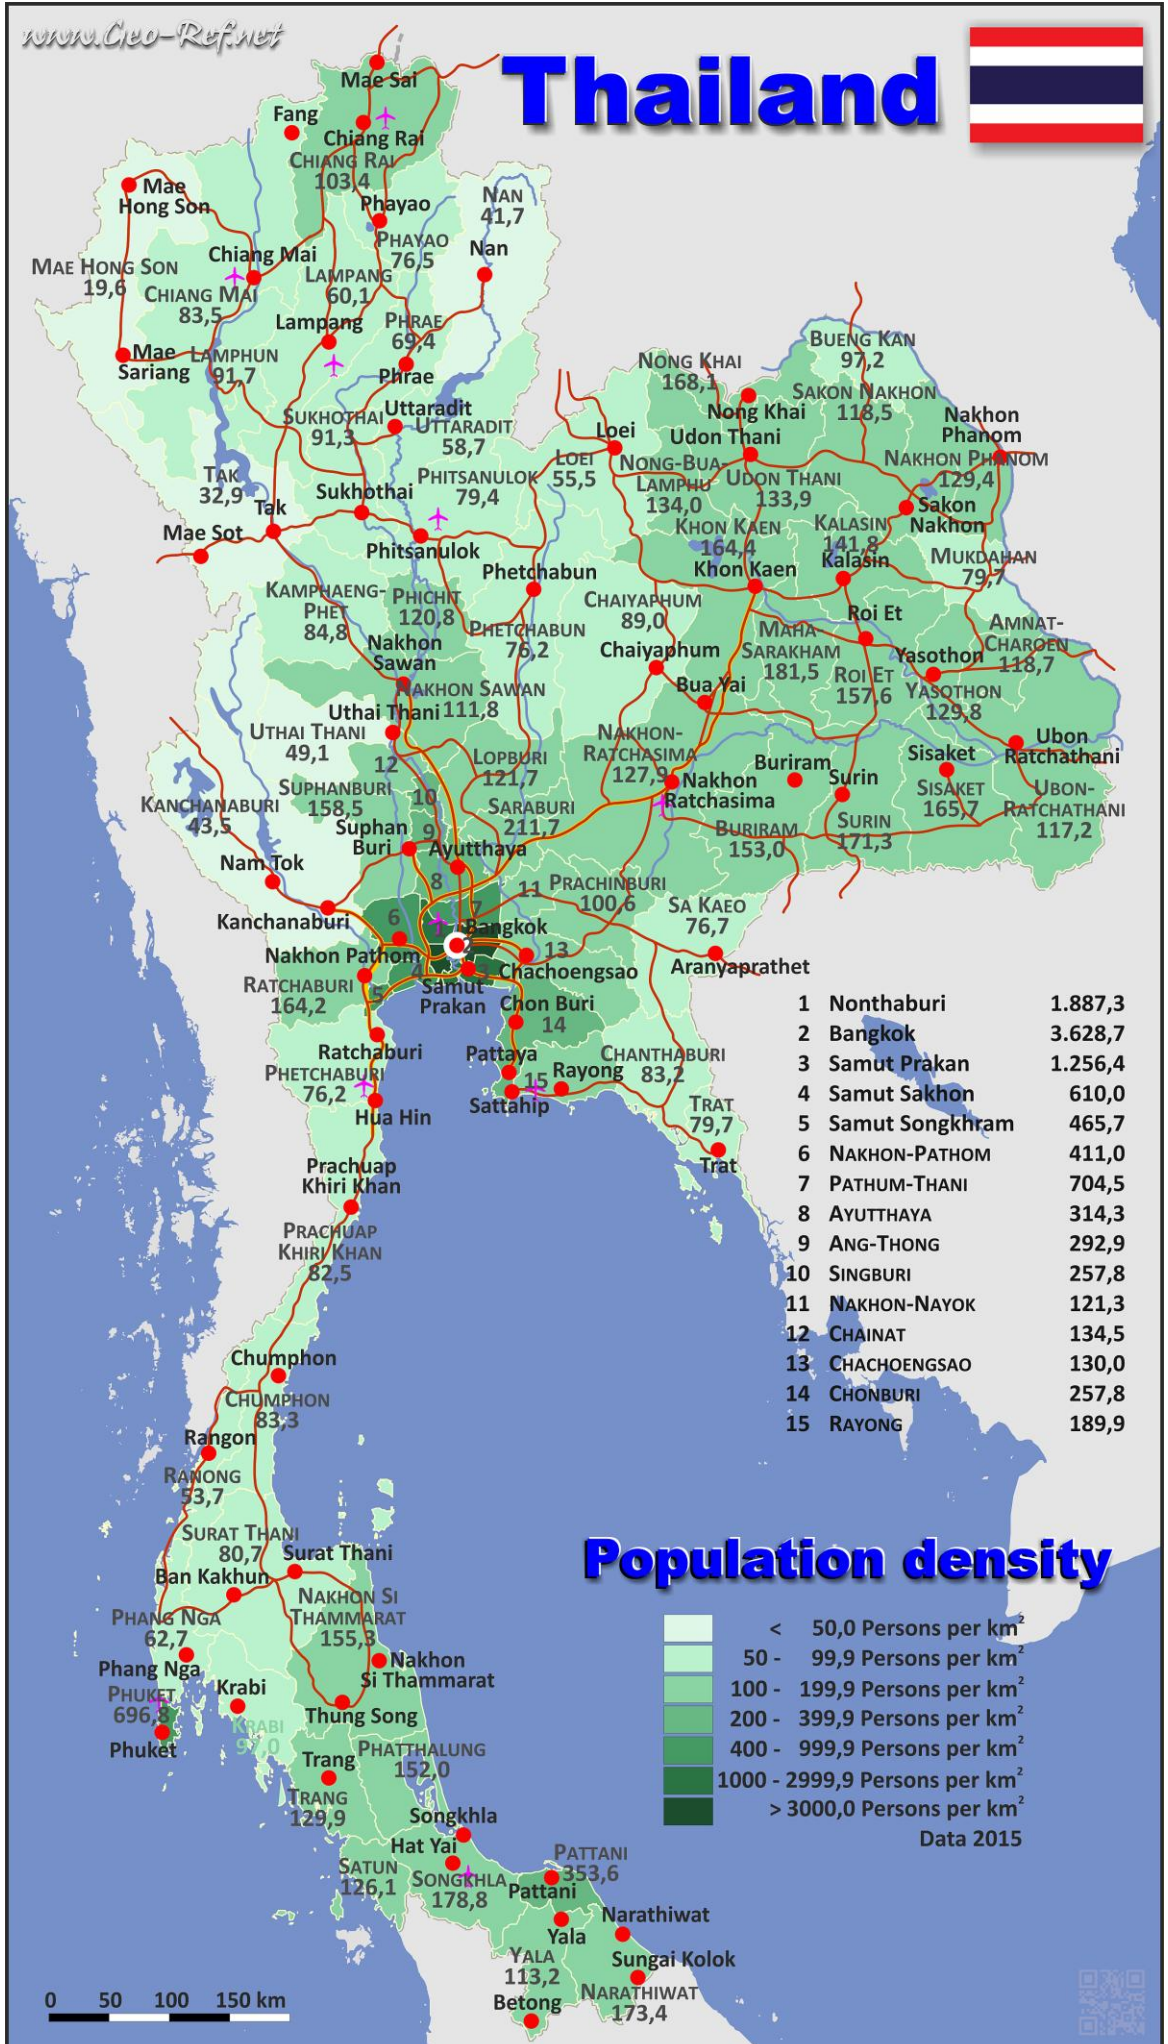

# Thailand

1	Nonthaburi	1.887,3
2	Bangkok	3.628,7
3	Samut Prakan	1.256,4
4	Samut Sakhon	610,0
5	Samut Songkhram	465,7
6	NAKHON-PATHOM	411,0
7	PATHUM-THANI	704,5
8	AYUTTHAYA	314,3
9	ANG-THONG	292,9
10	SINGBURI	257,8
11	NAKHON-NAYOK	121,3
12	CHAINAT	134,5
13	CHACHOENGSAO	130,0
14	CHONBURI	257,8
15	RAYONG	189,9

## Population density

Data 2015

0 50 100 150 km

We have published on the country page usually the population density of the country, the mostly interesting thematic map. But the real power of our offer consists in the display of your own data, drawing so your own maps with your results or relevant data.