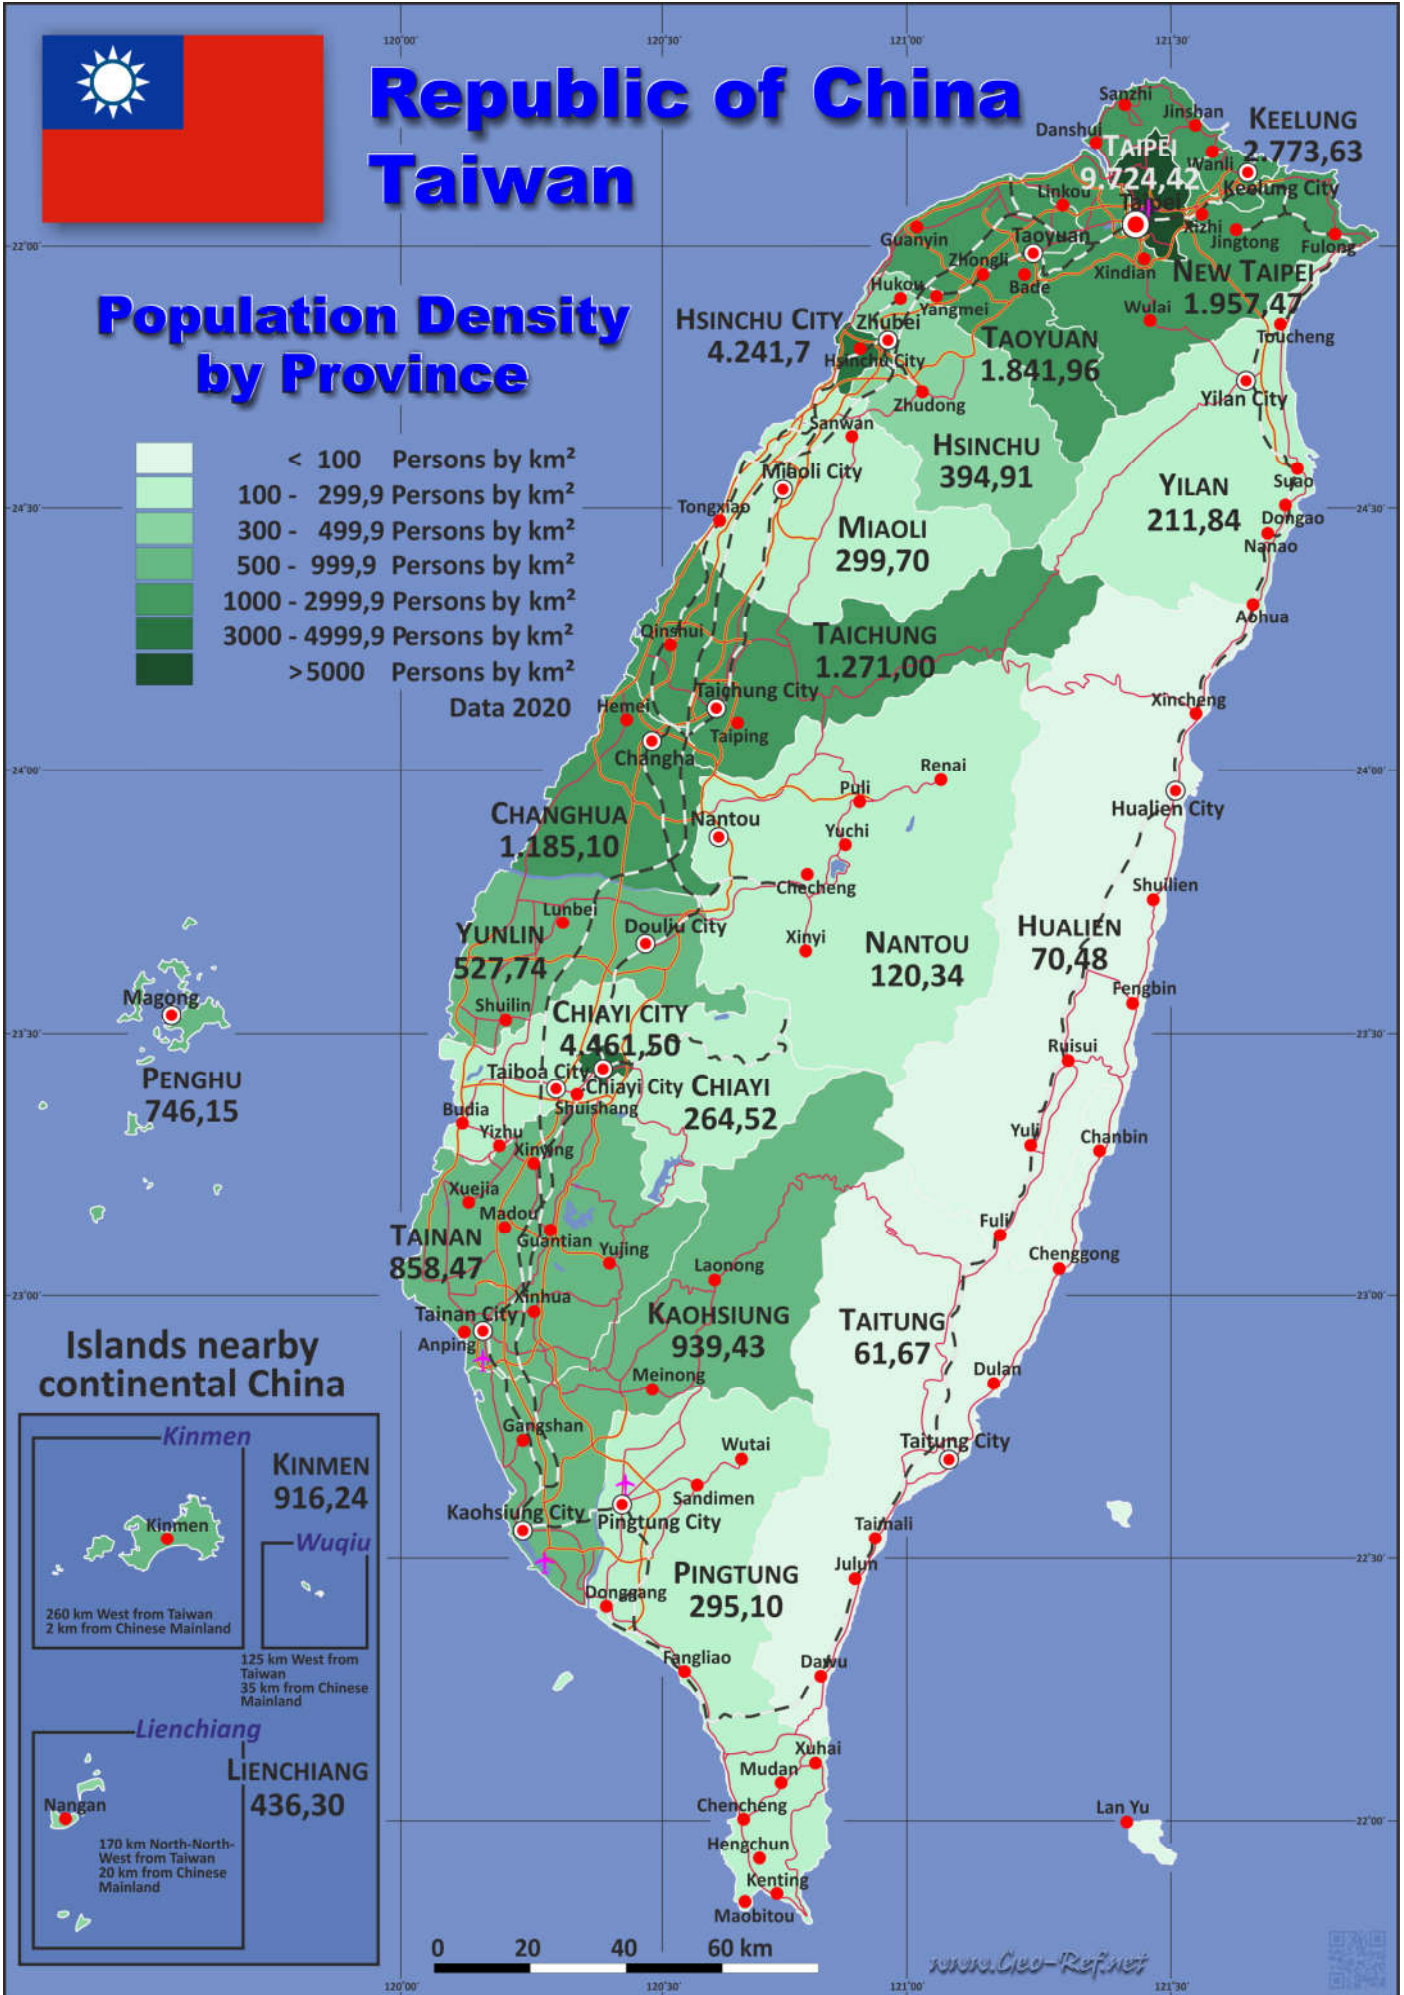

# Republic of China Taiwan

## Population Density by Province

Data 2020

### Islands nearby continental China

www.Ceo-Ref.net

We have published on the country page usually the population density of the country, the mostly interesting thematic map. But the real power of our offer consists in the display of your own data, drawing so your own maps with your results or relevant data.