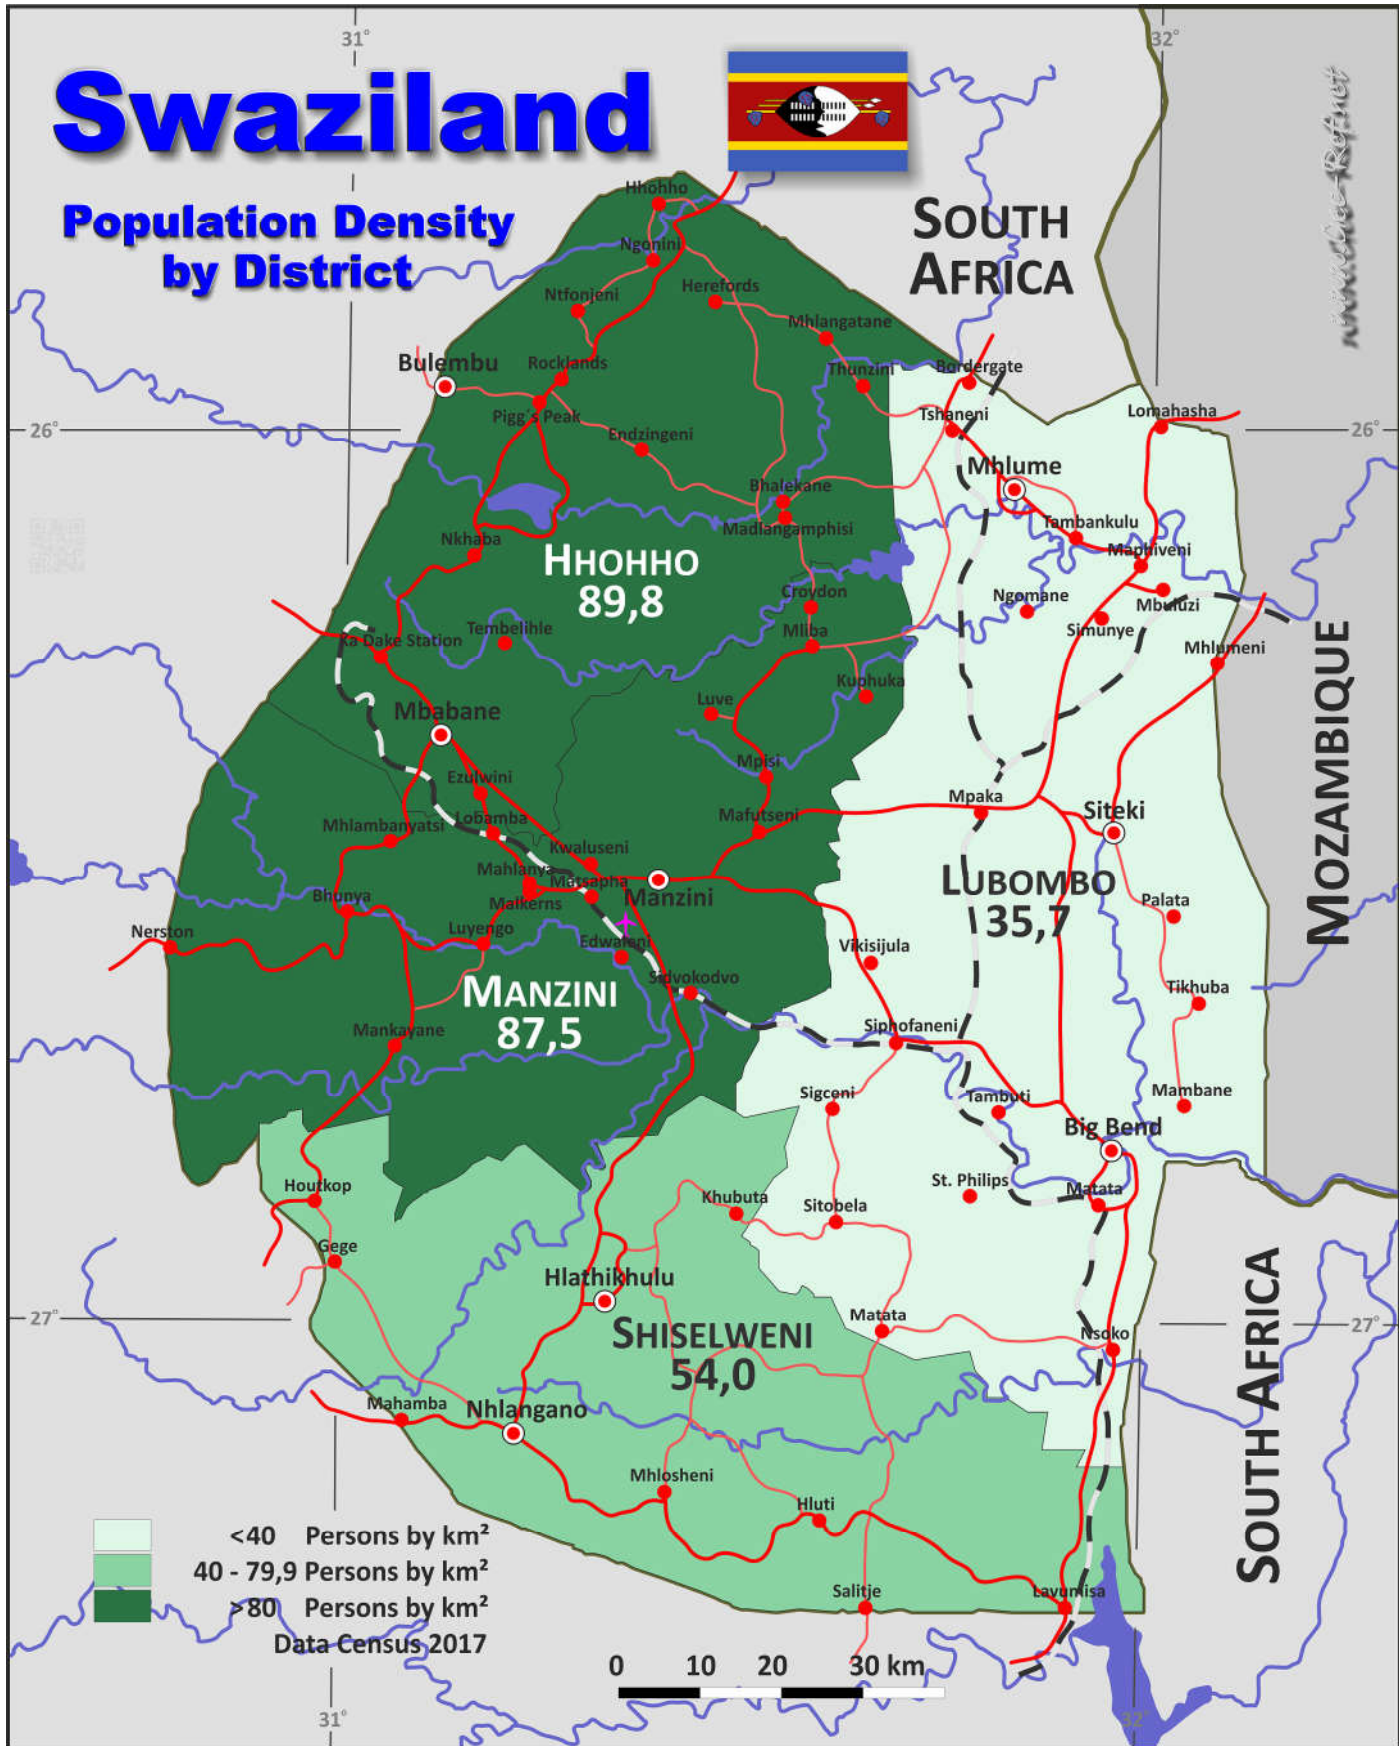

Swaziland

Population Density by District

About the maps on www.geo-ref.net

All maps published on this site are **free to use without costs, meanwhile the same are not modified**, especially concerning our own site logotype. This is valid for the PNG and the PDF-files.

We have published on the country page usually the population density of the country, the mostly interesting thematic map. But the real power of our offer consists in the display of your own data, drawing so your own maps with your results or relevant data.

So it works:

Please **visit the corresponding page for our detailed conditions of service and supply**. The price of a thematic map is visible on the corresponding country page.

Visit our page Services to find out about our additional services.