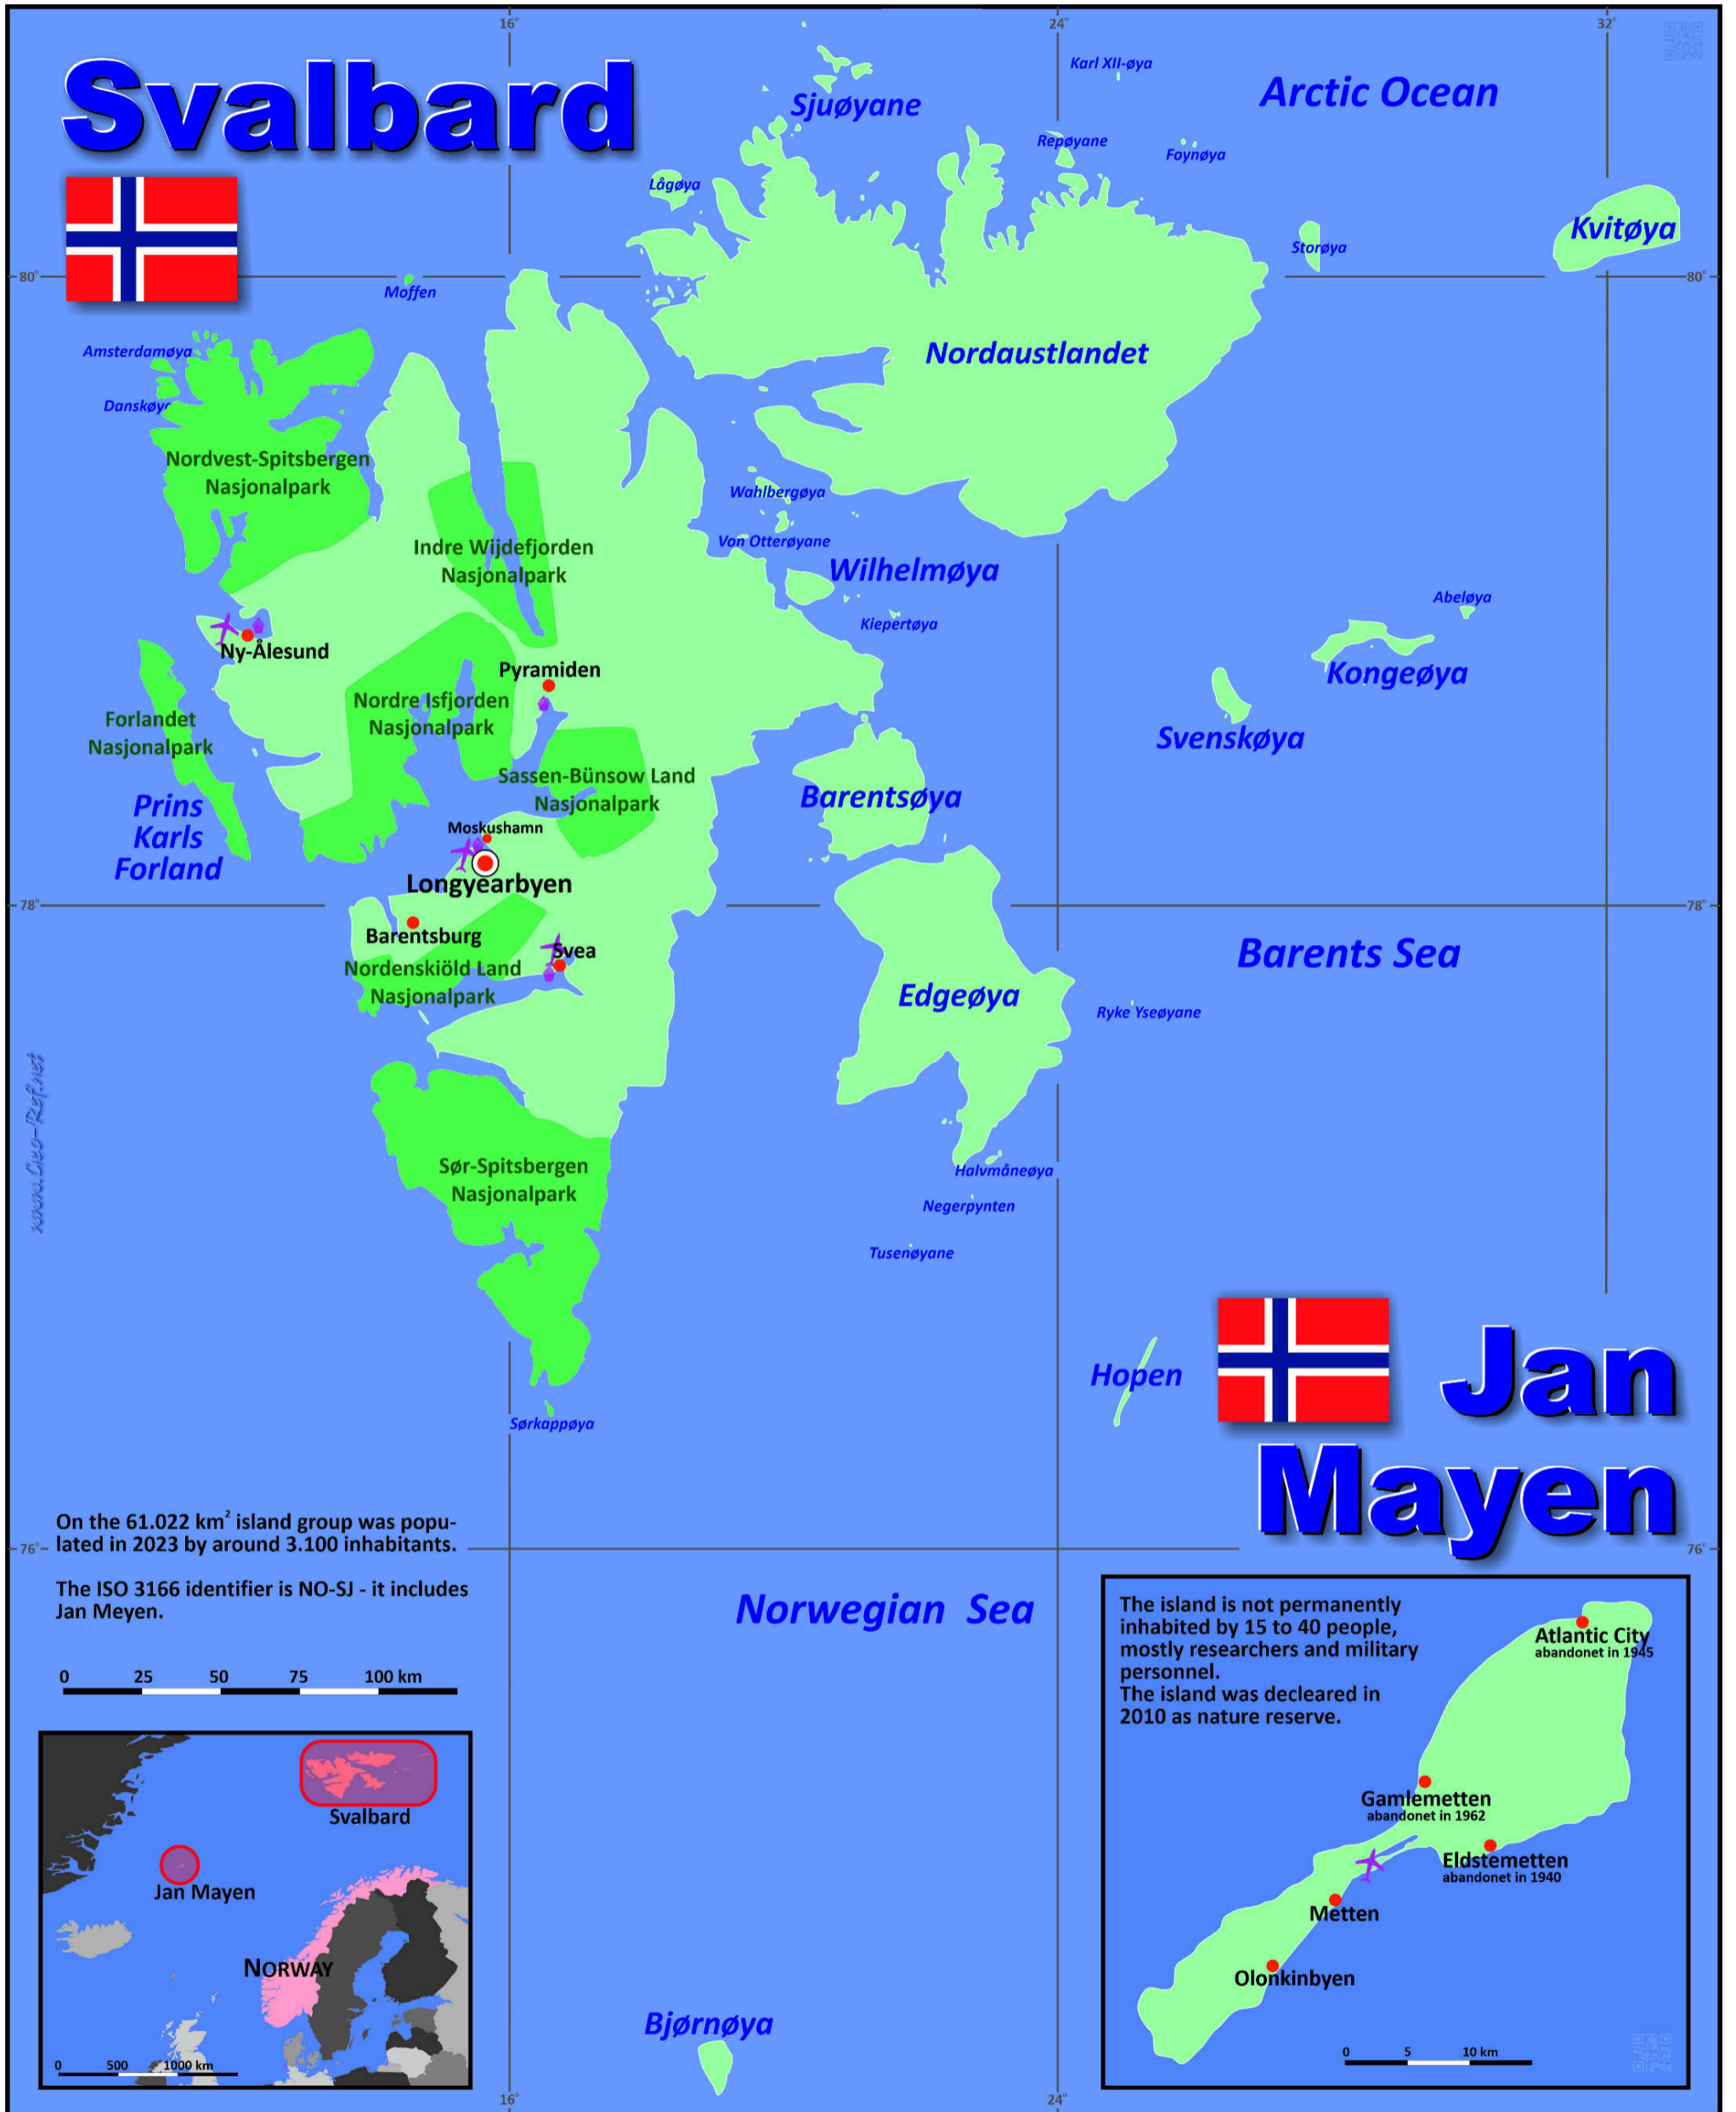

# Svalbard

# Jan Mayen

On the 61.022 km<sup>2</sup> island group was populated in 2023 by around 3.100 inhabitants.

The ISO 3166 identifier is NO-SJ - it includes Jan Meyen.