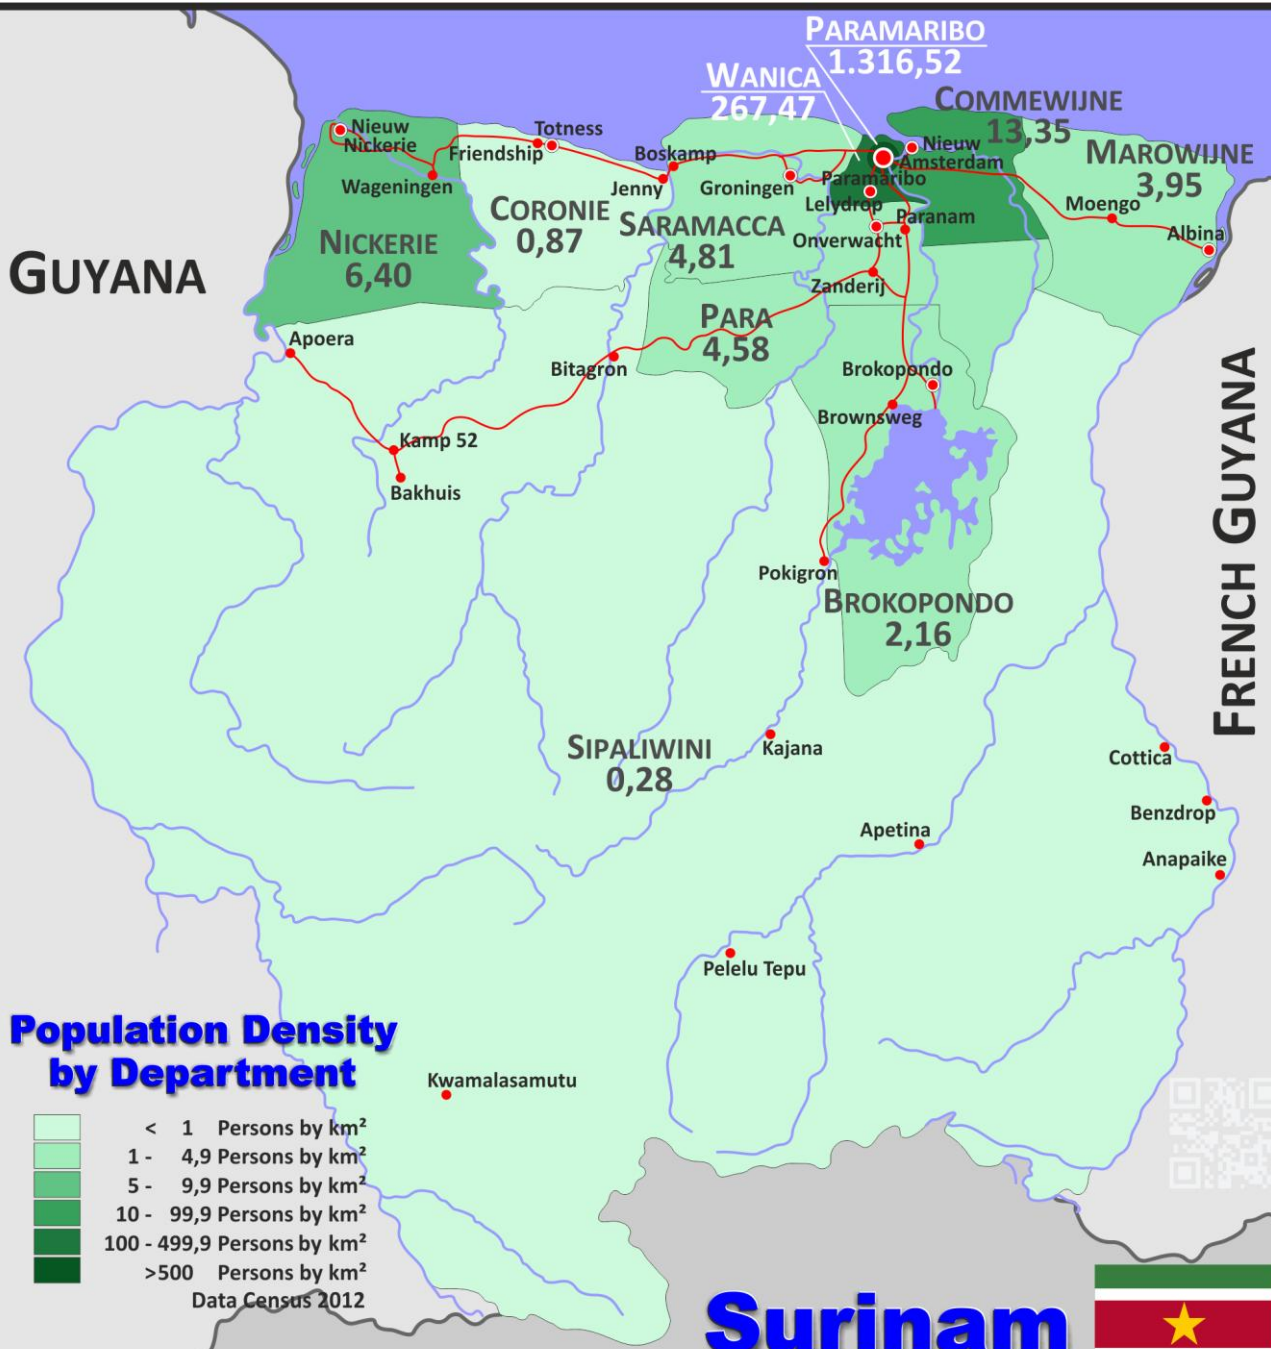

GUYANA

FRENCH GUYANA

BRAZIL

0 50 100 150 km

**Population Density by Department**

- < 1 Persons by km<sup>2</sup>
- 1 - 4,9 Persons by km<sup>2</sup>
- 5 - 9,9 Persons by km<sup>2</sup>
- 10 - 99,9 Persons by km<sup>2</sup>
- 100 - 499,9 Persons by km<sup>2</sup>
- >500 Persons by km<sup>2</sup>

## About the maps on [www.geo-ref.net](http://www.geo-ref.net)

All maps published on this site are **free to use without costs, meanwhile the same are not modified**, especially concerning our own site logotype. This is valid for the PNG and the PDF-files.

We have published on the country page usually the population density of the country, the mostly interesting thematic map. But the real power of our offer consists in the display of your own data, drawing so your own maps with your results or relevant data.

So it works:

Please **visit the corresponding page for our detailed conditions of service and supply**. The price of a thematic map is visible on the corresponding country page.

**Visit our page Services to find out about our additional services.**