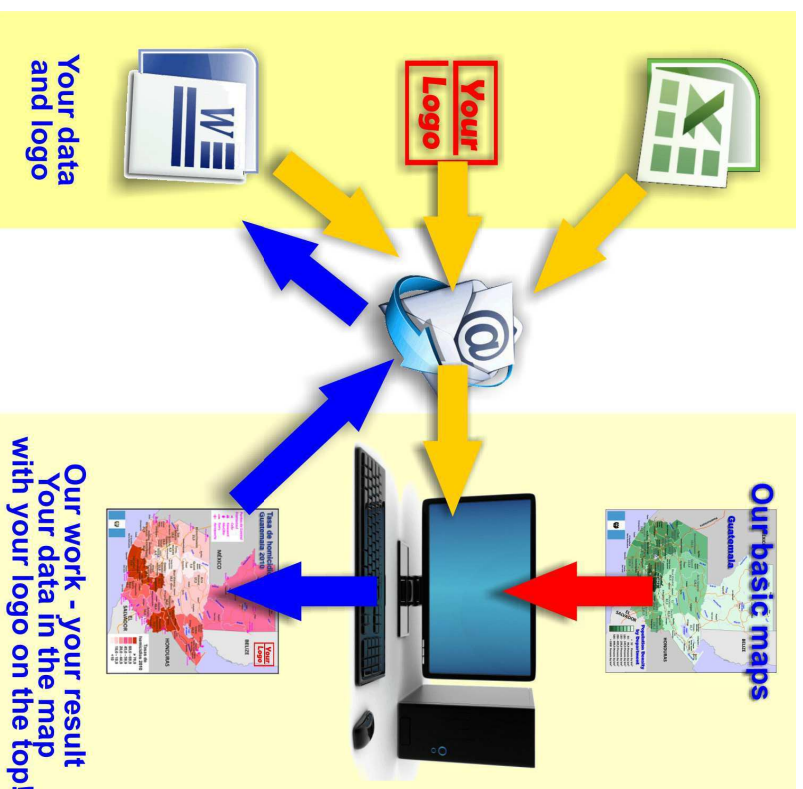

About the maps on www.geo-ref.net

All maps published on this site are **free to use without costs, meanwhile the same are not modified**, especially concerning our own site logotype. This is valid for the PNG and the PDF-files.

We have published on the country page usually the population density of the country, the mostly interesting thematic map. But the real power of our offer consists in the display of our own data, drawing so your own maps with your results or relevant data.

So it works:

Please **visit the corresponding page for our detailed conditions of service and supply**. The price of a thematic map is visible on the corresponding country page.

[Visit our page Services to find out about our additional services.](#)

Your Team from

www.Geo-Ref.net