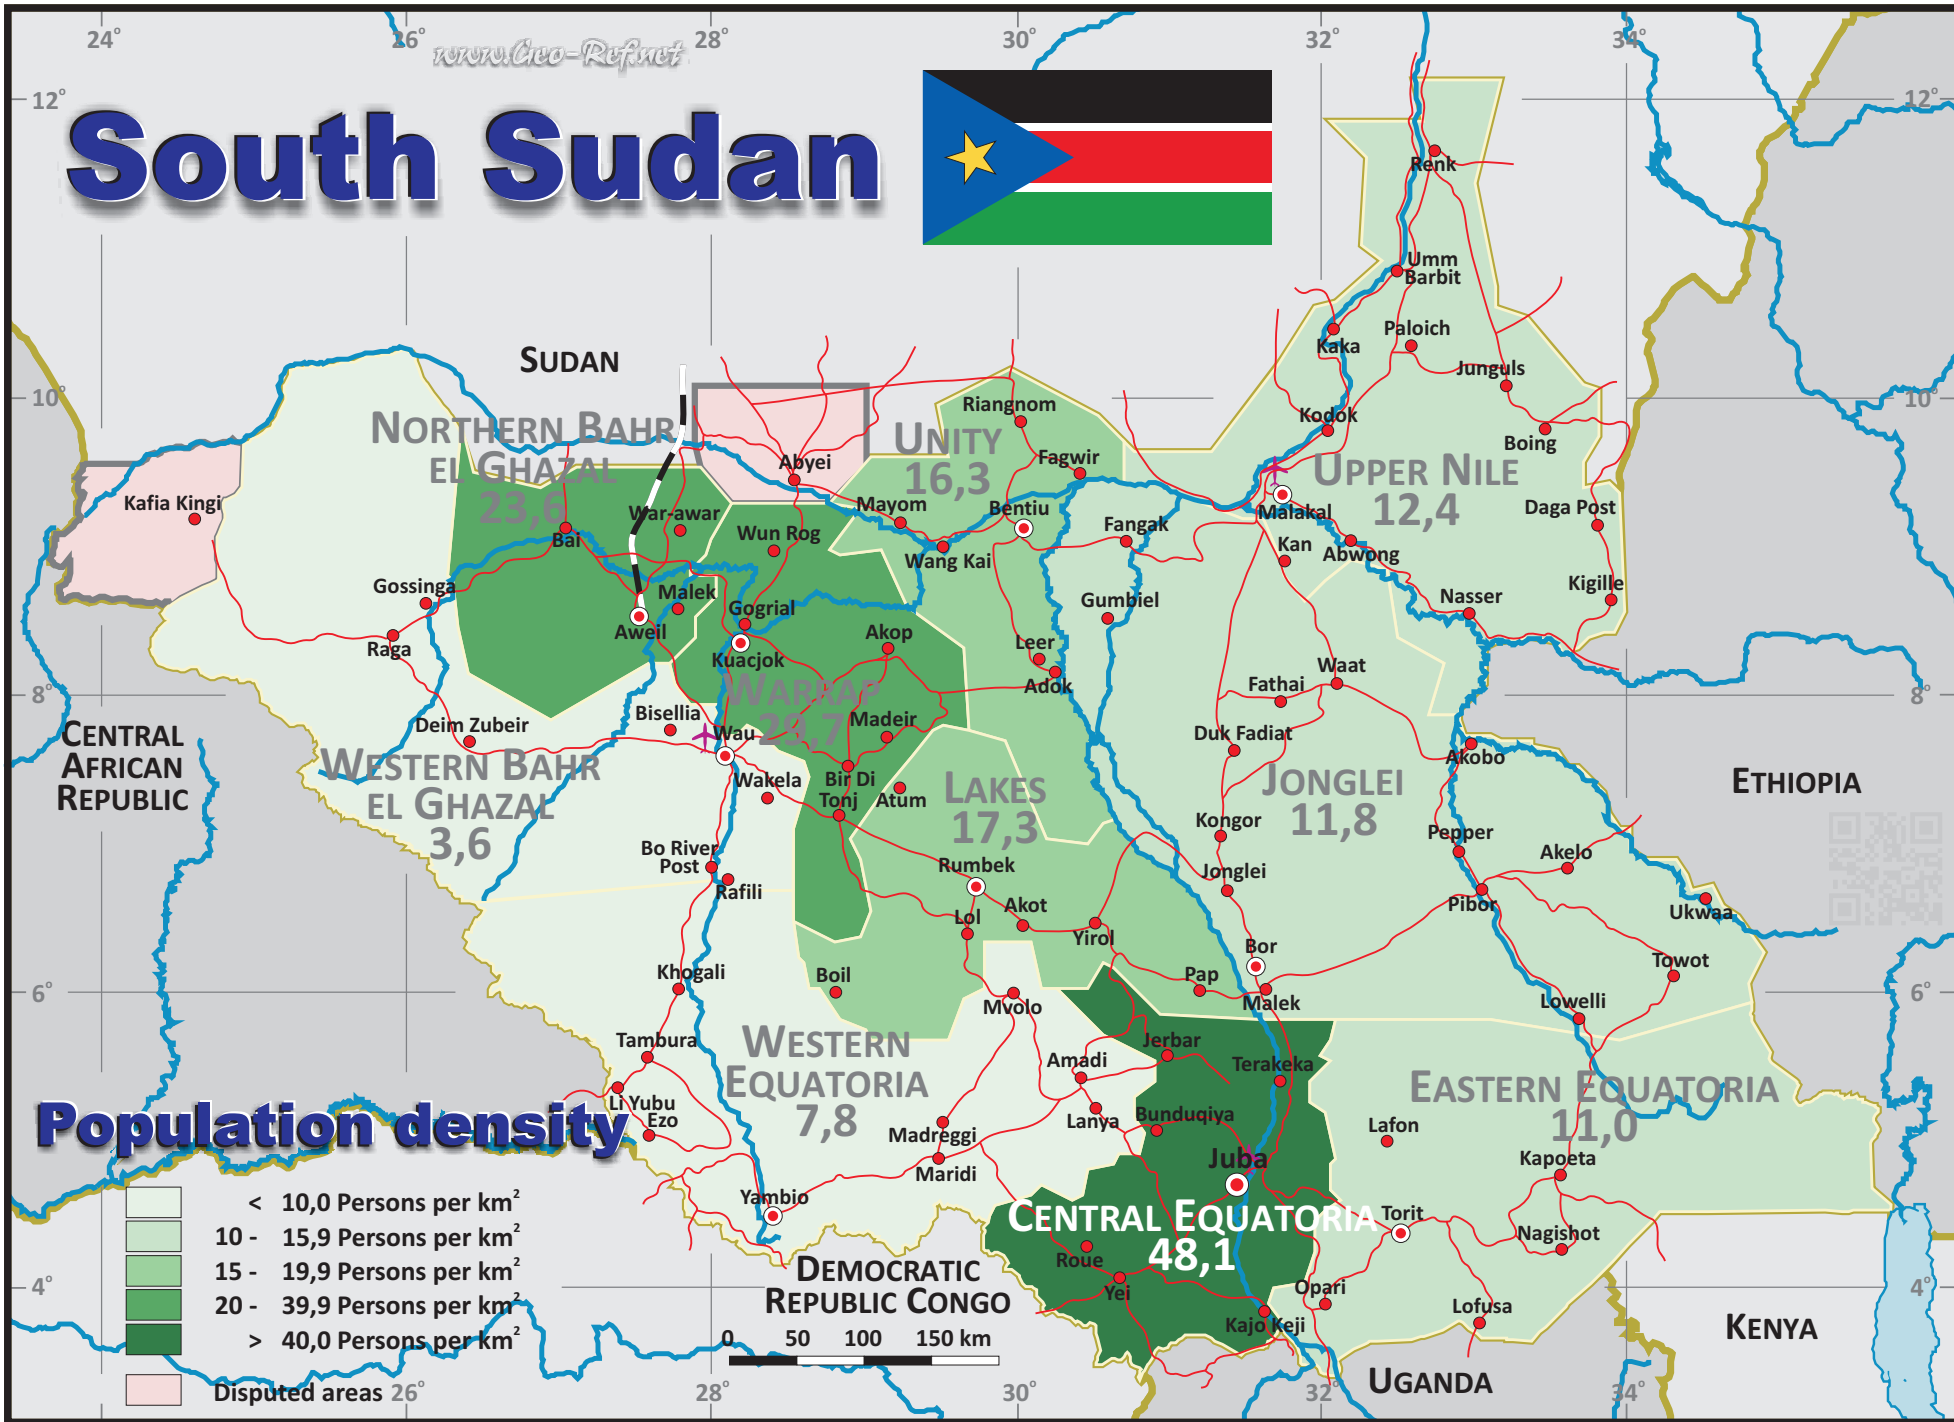

South Sudan

www.Ceo-Ref.net

Population density

- < 10,0 Persons per km²
- 10 - 15,9 Persons per km²
- 15 - 19,9 Persons per km²
- 20 - 39,9 Persons per km²
- > 40,0 Persons per km²
- Disputed areas 26°

0 50 100 150 km

About the maps on www.geo-ref.net

All maps published on this site are **free to use without costs, meanwhile the same are not modified**, especially concerning our own site logotype. This is valid for the PNG and the PDF-files.

We have published on the country page usually the population density of the country, the mostly interesting thematic map. But the real power of our offer consists in the display of our own data, drawing so your own maps with your results or relevant data.