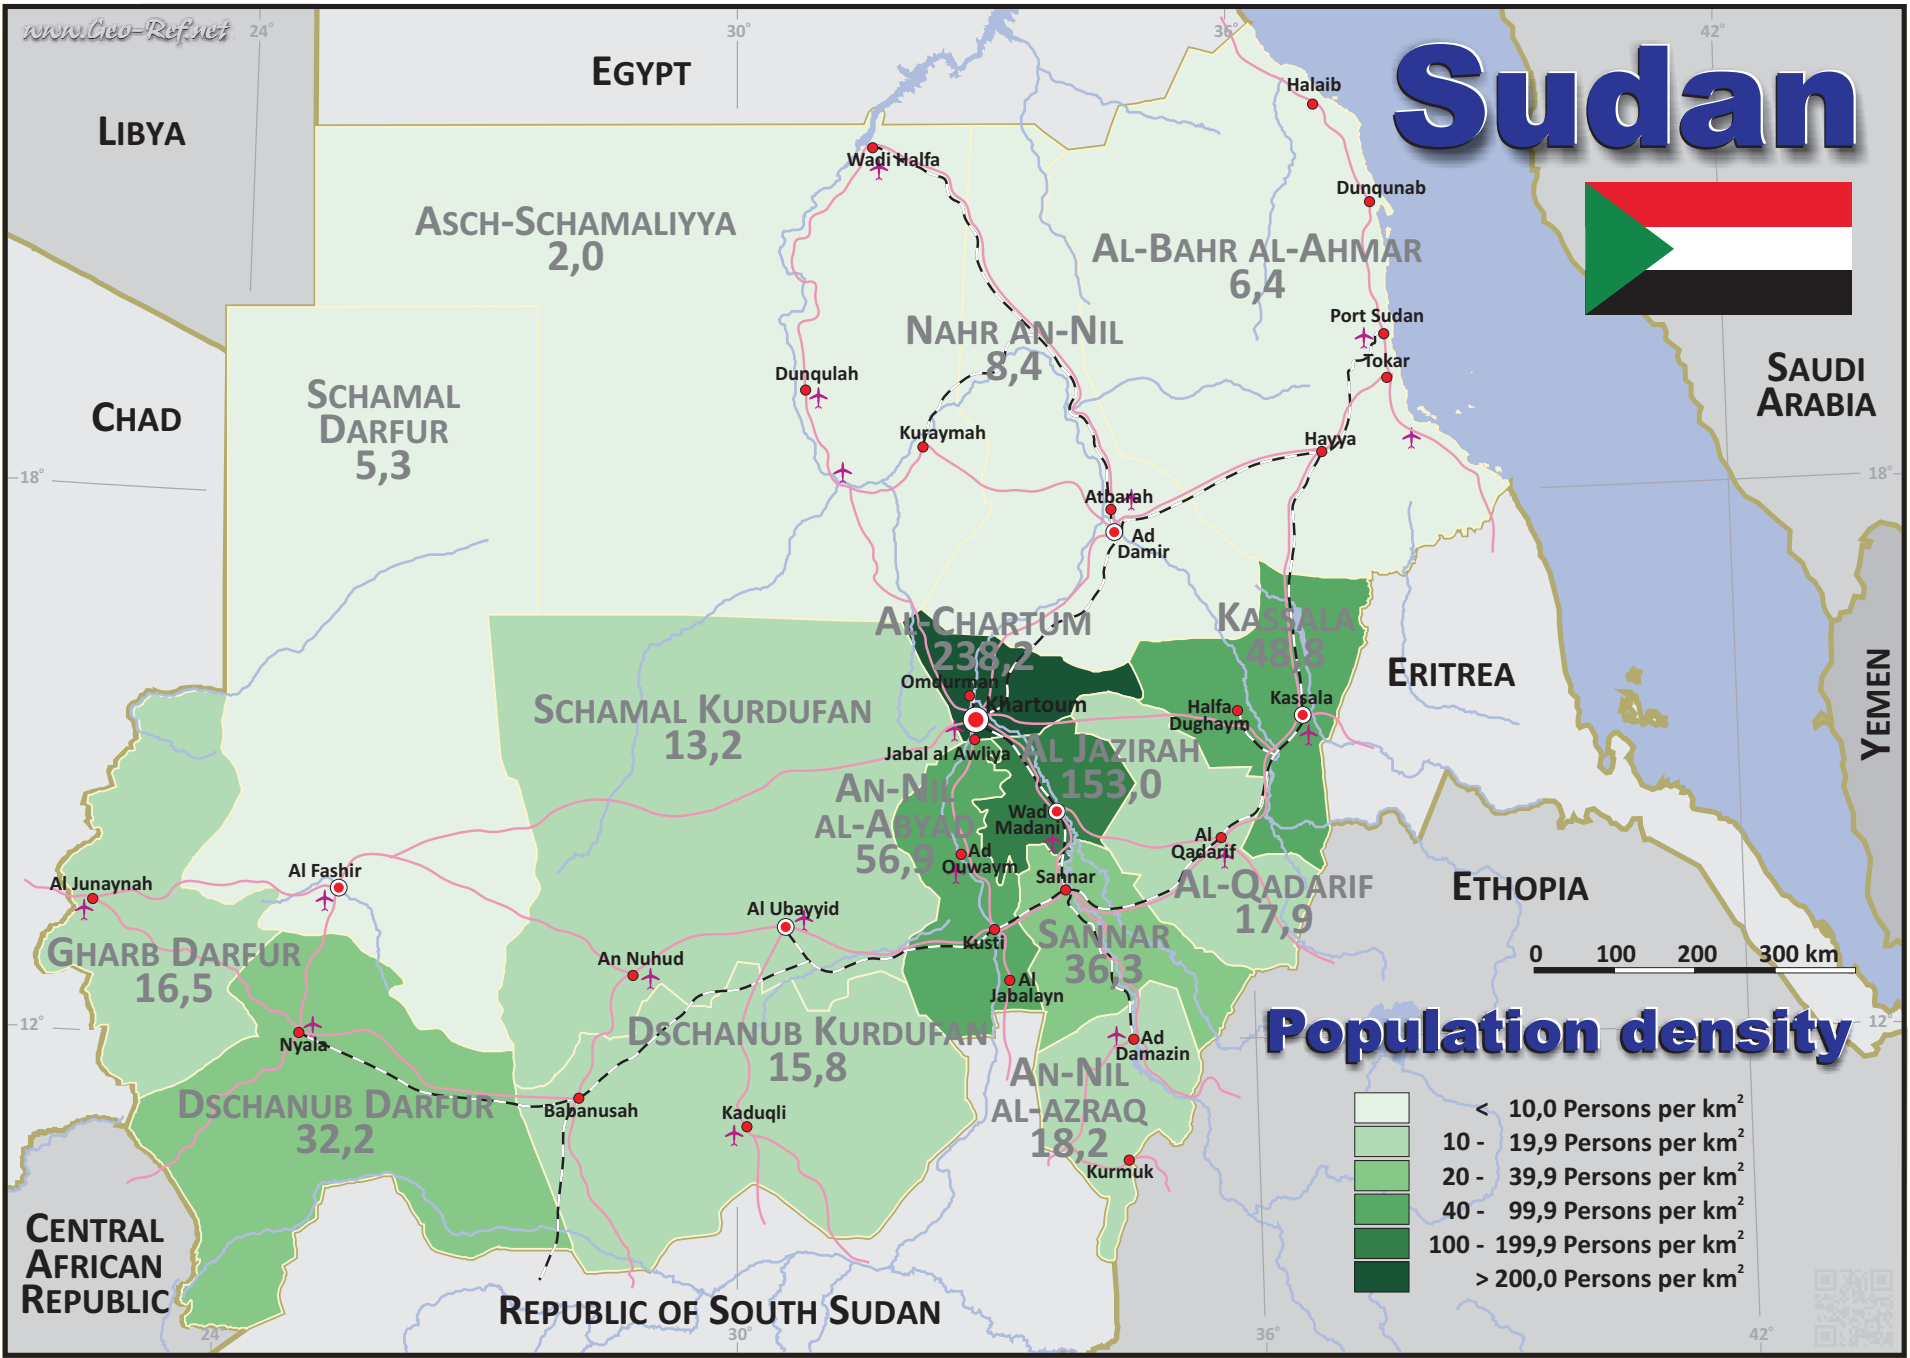

Sudan

Population density

- < 10,0 Persons per km²
- 10 - 19,9 Persons per km²
- 20 - 39,9 Persons per km²
- 40 - 99,9 Persons per km²
- 100 - 199,9 Persons per km²
- > 200,0 Persons per km²

About the maps on www.geo-ref.net

All maps published on this site are **free to use without costs, meanwhile the same are not modified**, especially concerning our own site logotype. This is valid for the PNG and the PDF-files.

We have published on the country page usually the population density of the country, the mostly interesting thematic map. But the real power of our offer consists in the display of our own data, drawing so your own maps with your results or relevant data.