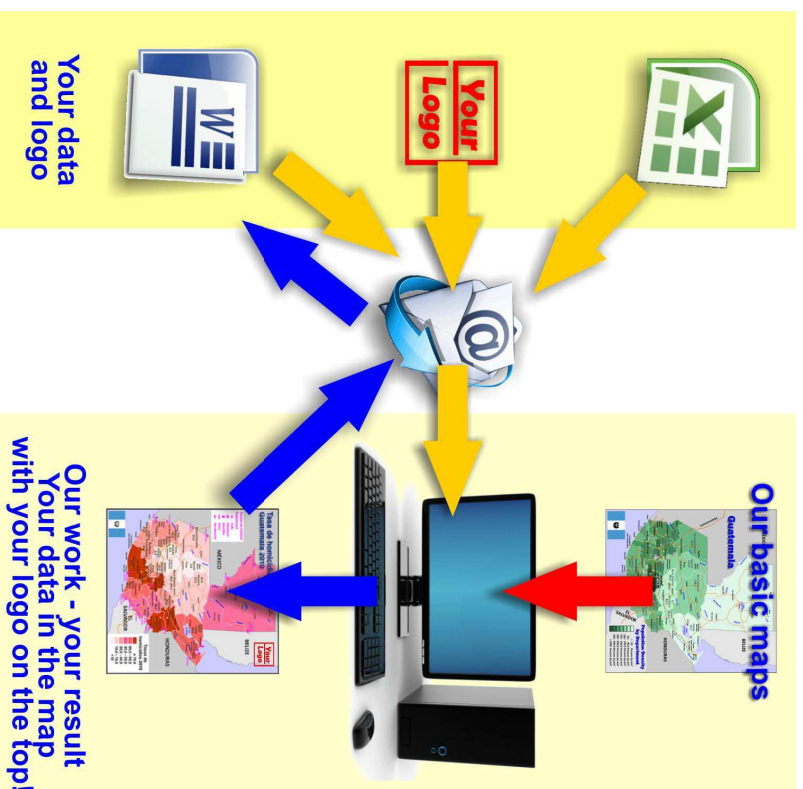

Sudan

Population density

- < 10,0 Persons per km²
- 10 - 19,9 Persons per km²
- 20 - 39,9 Persons per km²
- 40 - 99,9 Persons per km²
- 100 - 199,9 Persons per km²
- > 200,0 Persons per km²

About the maps on www.geo-ref.net

All maps published on this site are **free to use without costs, meanwhile the same are not modified**, especially concerning our own site logotype. This is valid for the PNG and the PDF-files.

We have published on the country page usually the population density of the country, the mostly interesting thematic map. But the real power of our offer consists in the display of our own data, drawing so your own maps with your results or relevant data.

So it works:

Please **visit the corresponding page for our detailed conditions of service and supply.** The price of a thematic map is visible on the corresponding country page.

[Visit our page Services to find out about our additional services.](#)