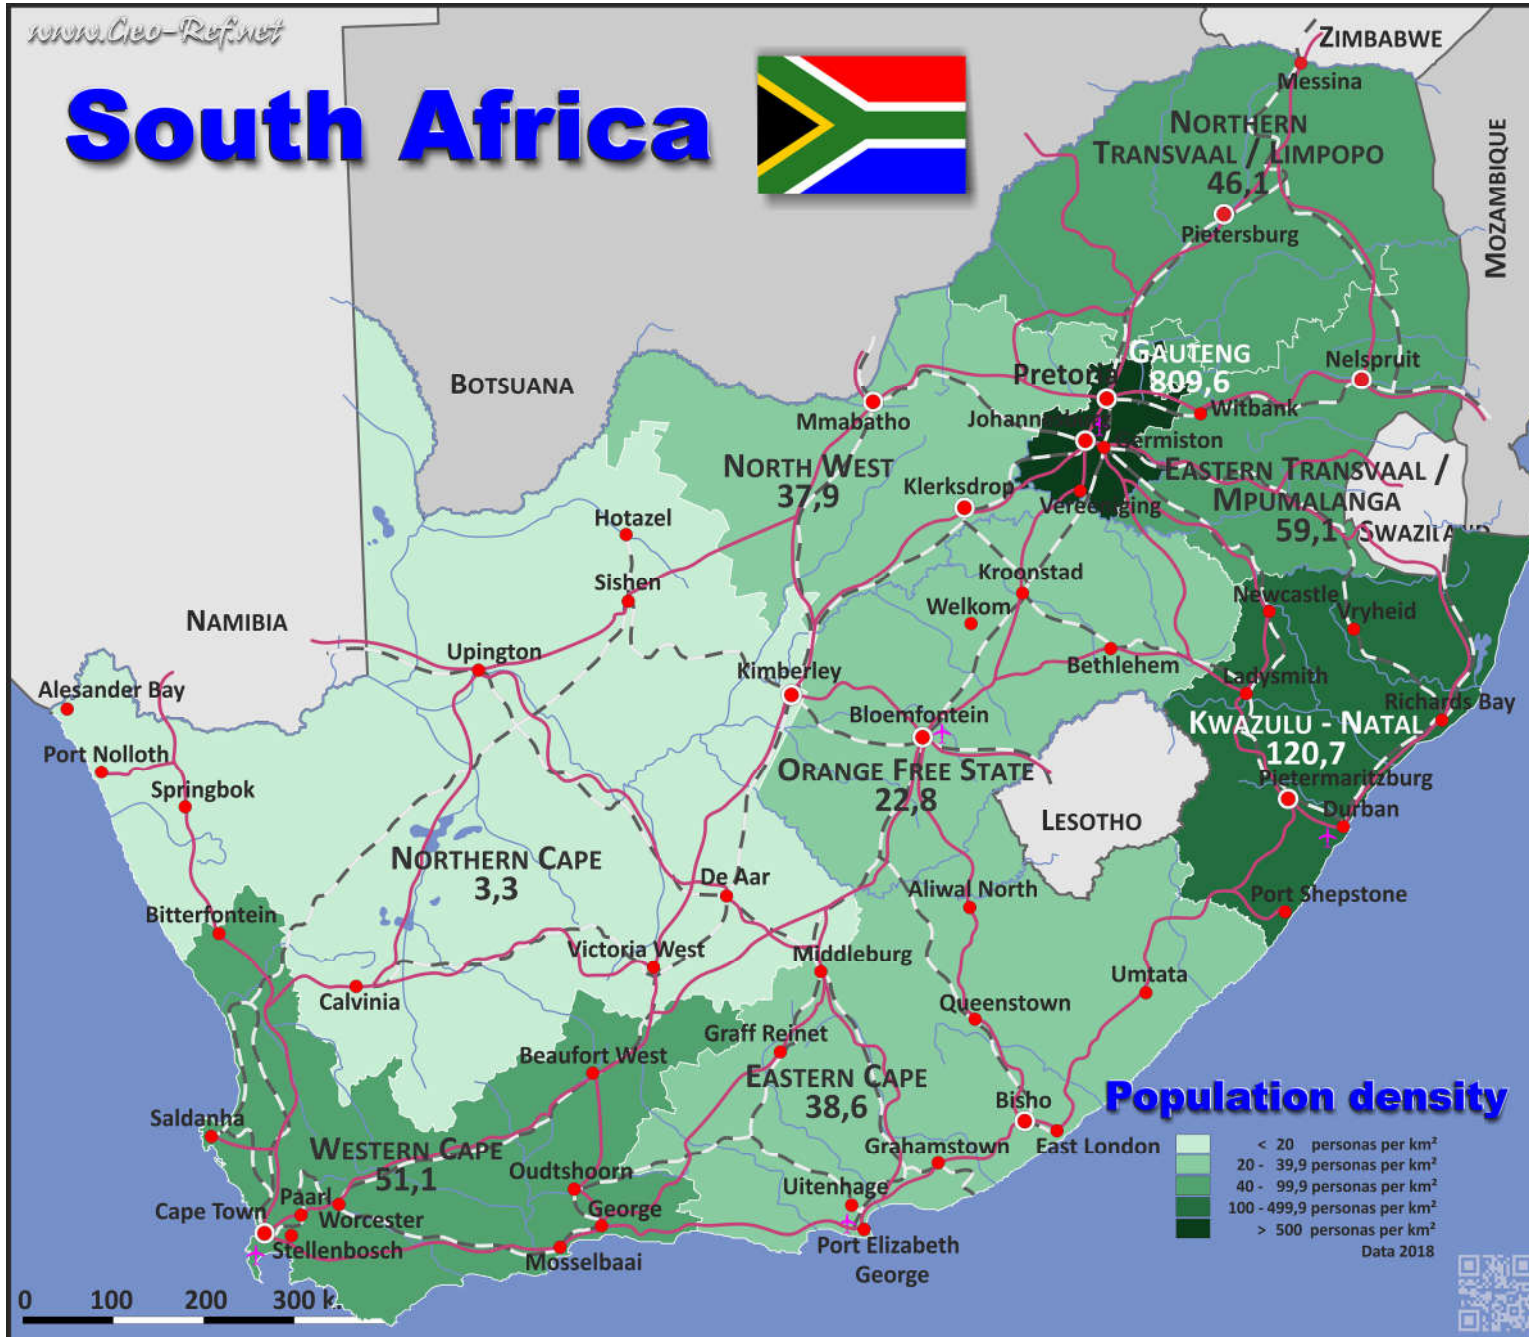

South Africa

About the maps on www.geo-ref.net

All maps published on this site are **free to use without costs, meanwhile the same are not modified**, especially concerning our own site logotype. This is valid for the PNG and the PDF-files.

We have published on the country page usually the population density of the country, the mostly interesting thematic map. But the real power of our offer consists in the display of your own data, drawing so your own maps with your results or relevant data.