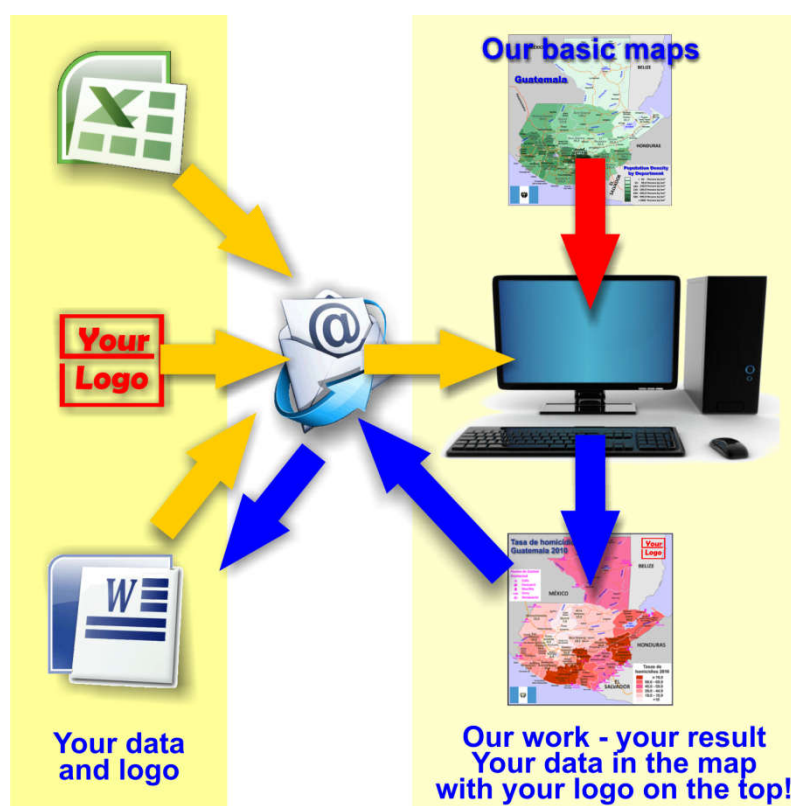

About the maps on www.geo-ref.net

Each map published on our web site is free to use without costs, meanwhile the same is not modified, especially concerning our own site logotype. This is valid for all published PNG and the PDF-files.

We have published on the country page usually the population density of the country, the mostly interesting thematic map. But the real power of our offer consists in the display of your own data, drawing so your own maps with your results or relevant data.

The so generated thematic maps you can order as illustrations for reports and publications, in huger format for maps – mostly till A0 format. Also for the inclusion in PowerPoint presentations we can offer the maps, as bitmap or in vector format

So it works:

Please visit the corresponding page for our detailed conditions of service and supply. The price of a thematic map is visible on the corresponding country page. Visit our page Services to find out about our additional services. Your Team from

www.Geo-Ref.net