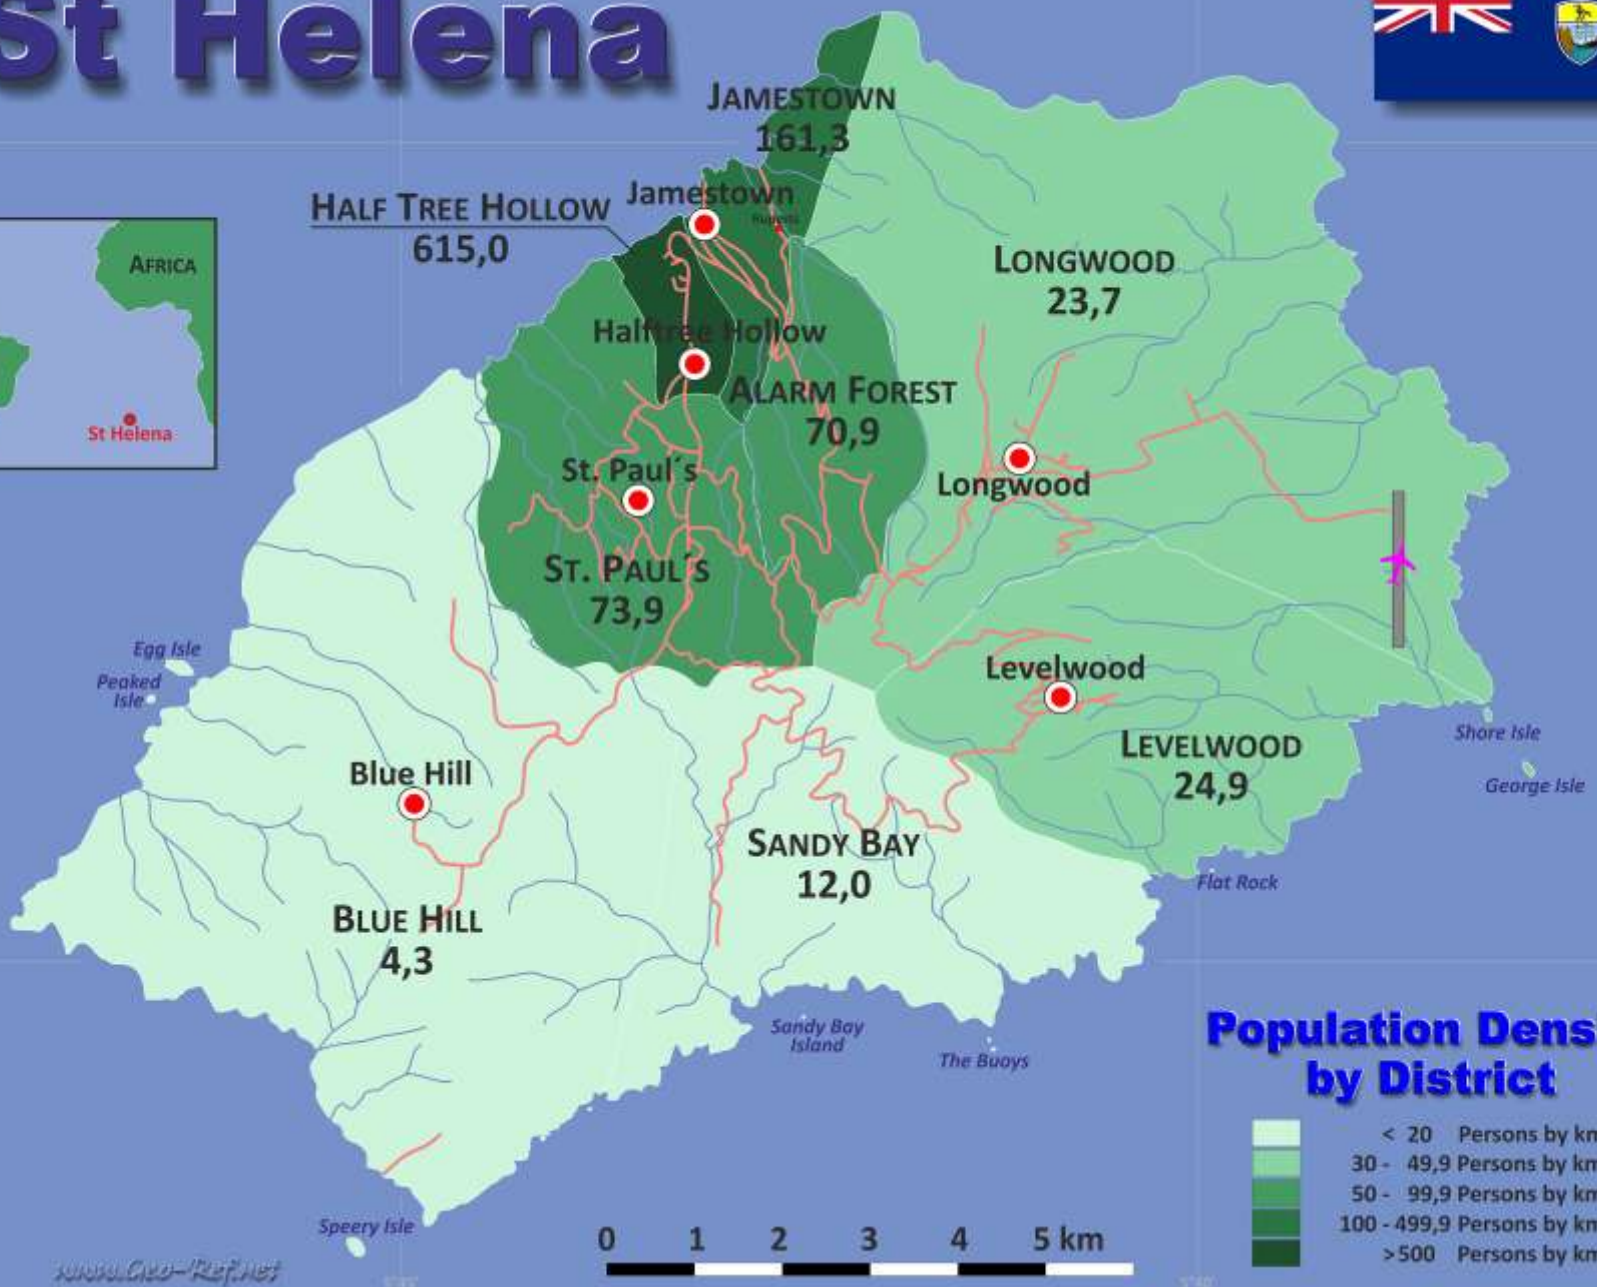

St Helena

Population Density by District

About the maps on www.geo-ref.net

All maps published on this site are **free to use without costs, meanwhile the same are not modified**, especially concerning our own site logotype. This is valid for the PNG and the PDF-files.

We have published on the country page usually the population density of the country, the mostly interesting thematic map. But the real power of our offer consists in the display of your own data, drawing so your own maps with your results or relevant data.

So it works:

Please **visit the corresponding page for our detailed conditions of service and supply**. The price of a thematic map is visible on the corresponding country page.

Visit our page Services to find out about our additional services.