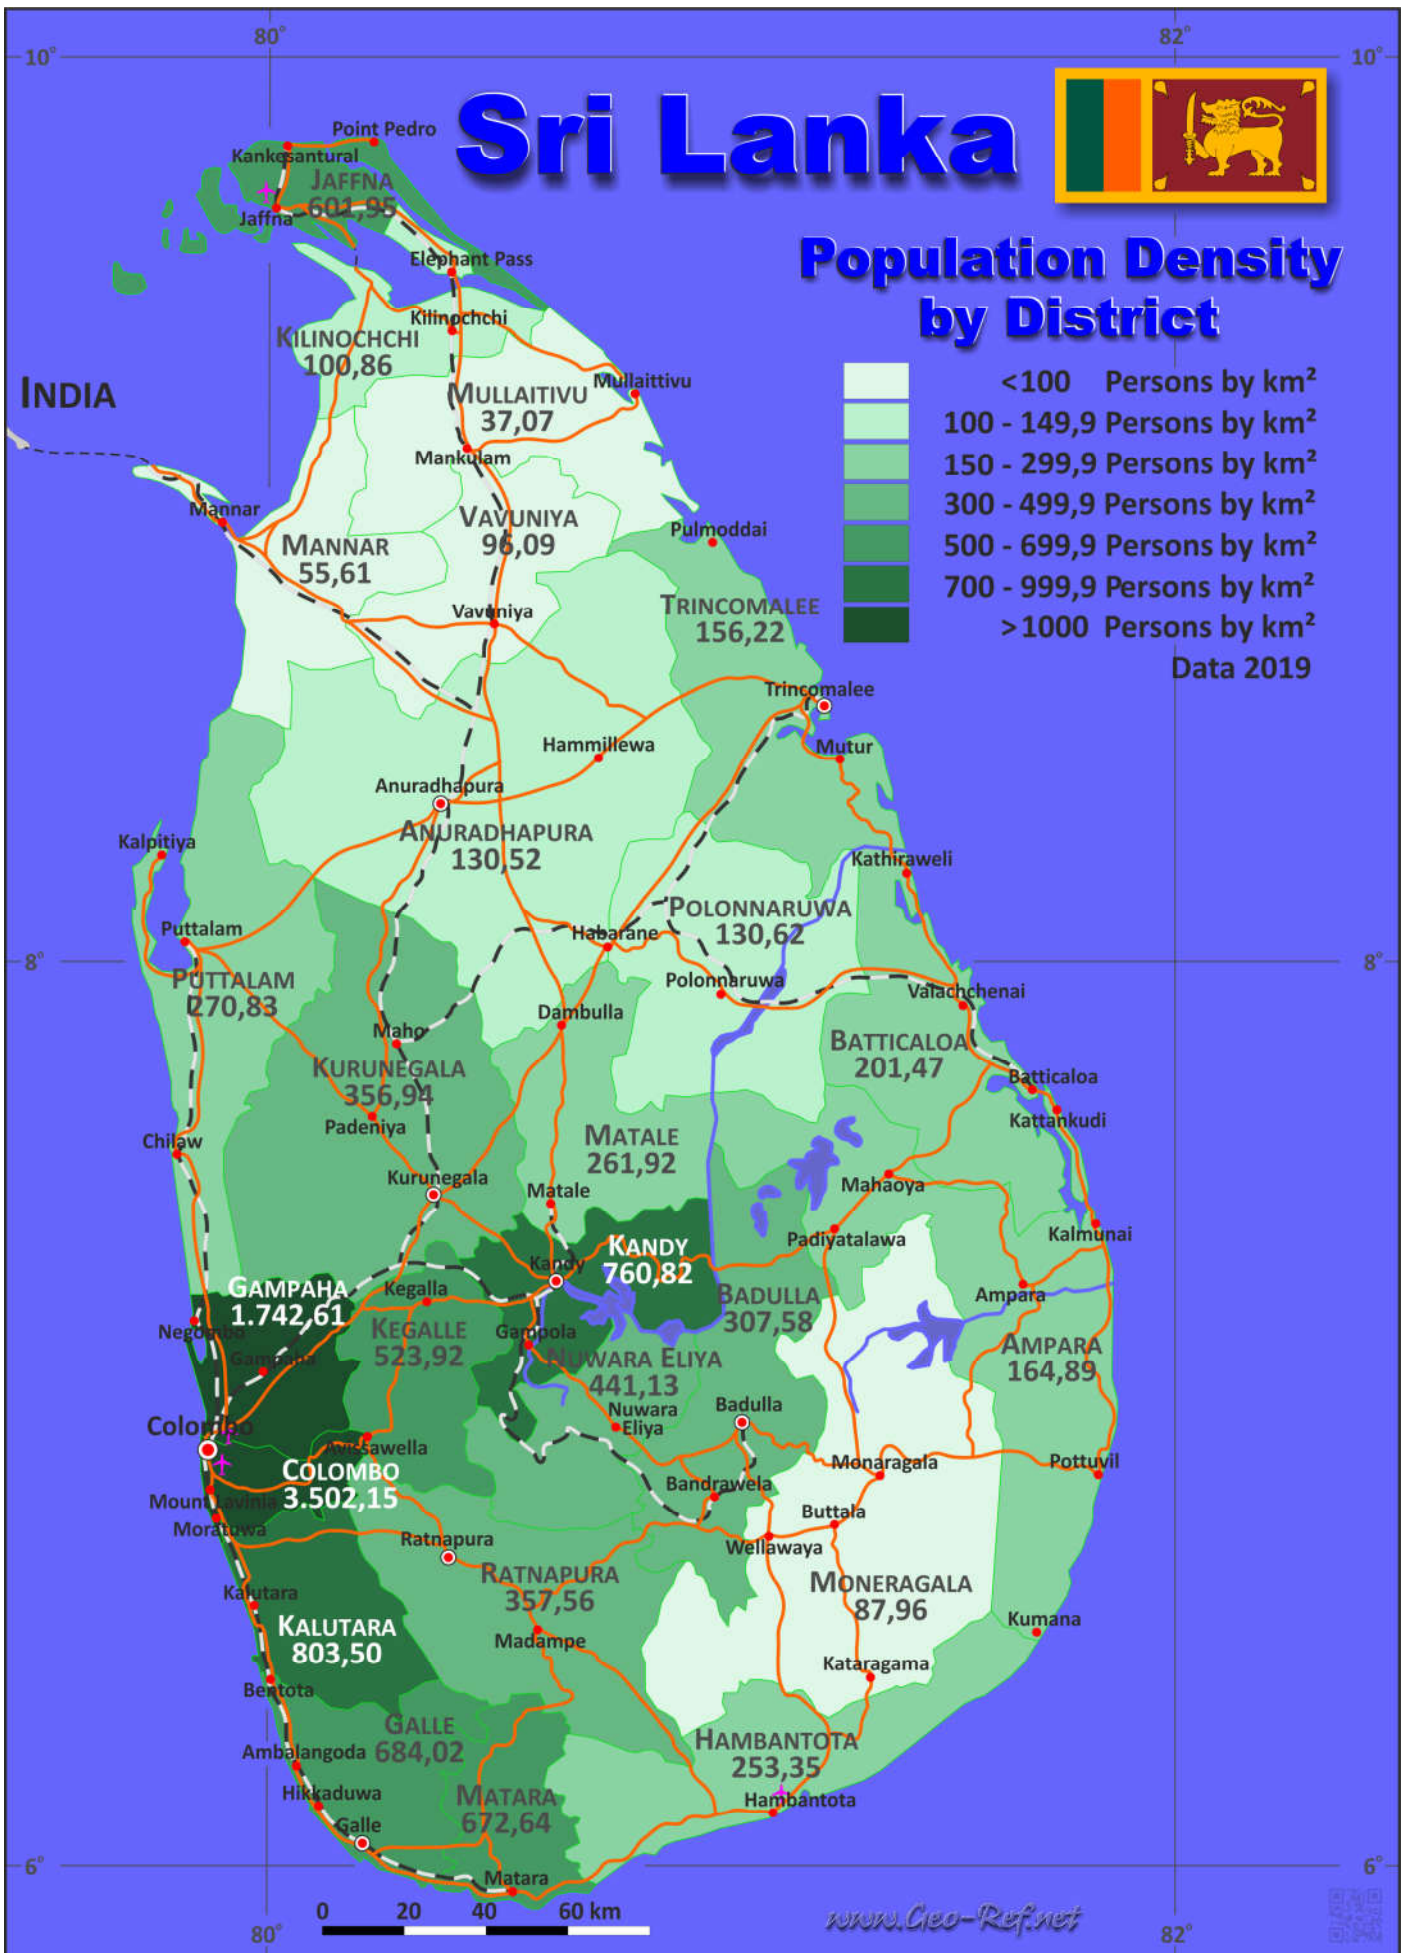

Sri Lanka

Population Density by District

Data 2019

About the maps on www.geo-ref.net

All maps published on this site are **free to use without costs, meanwhile the same are not modified**, especially concerning our own site logotype. This is valid for the PNG and the PDF-files.

We have published on the country page usually the population density of the country, the mostly interesting thematic map. But the real power of our offer consists in the display of your own data, drawing so your own maps with your results or relevant data.

So it works:

Please **visit the corresponding page for our detailed conditions of service and supply**. The price of a thematic map is visible on the corresponding country page.

Visit our page Services to find out about our additional services.