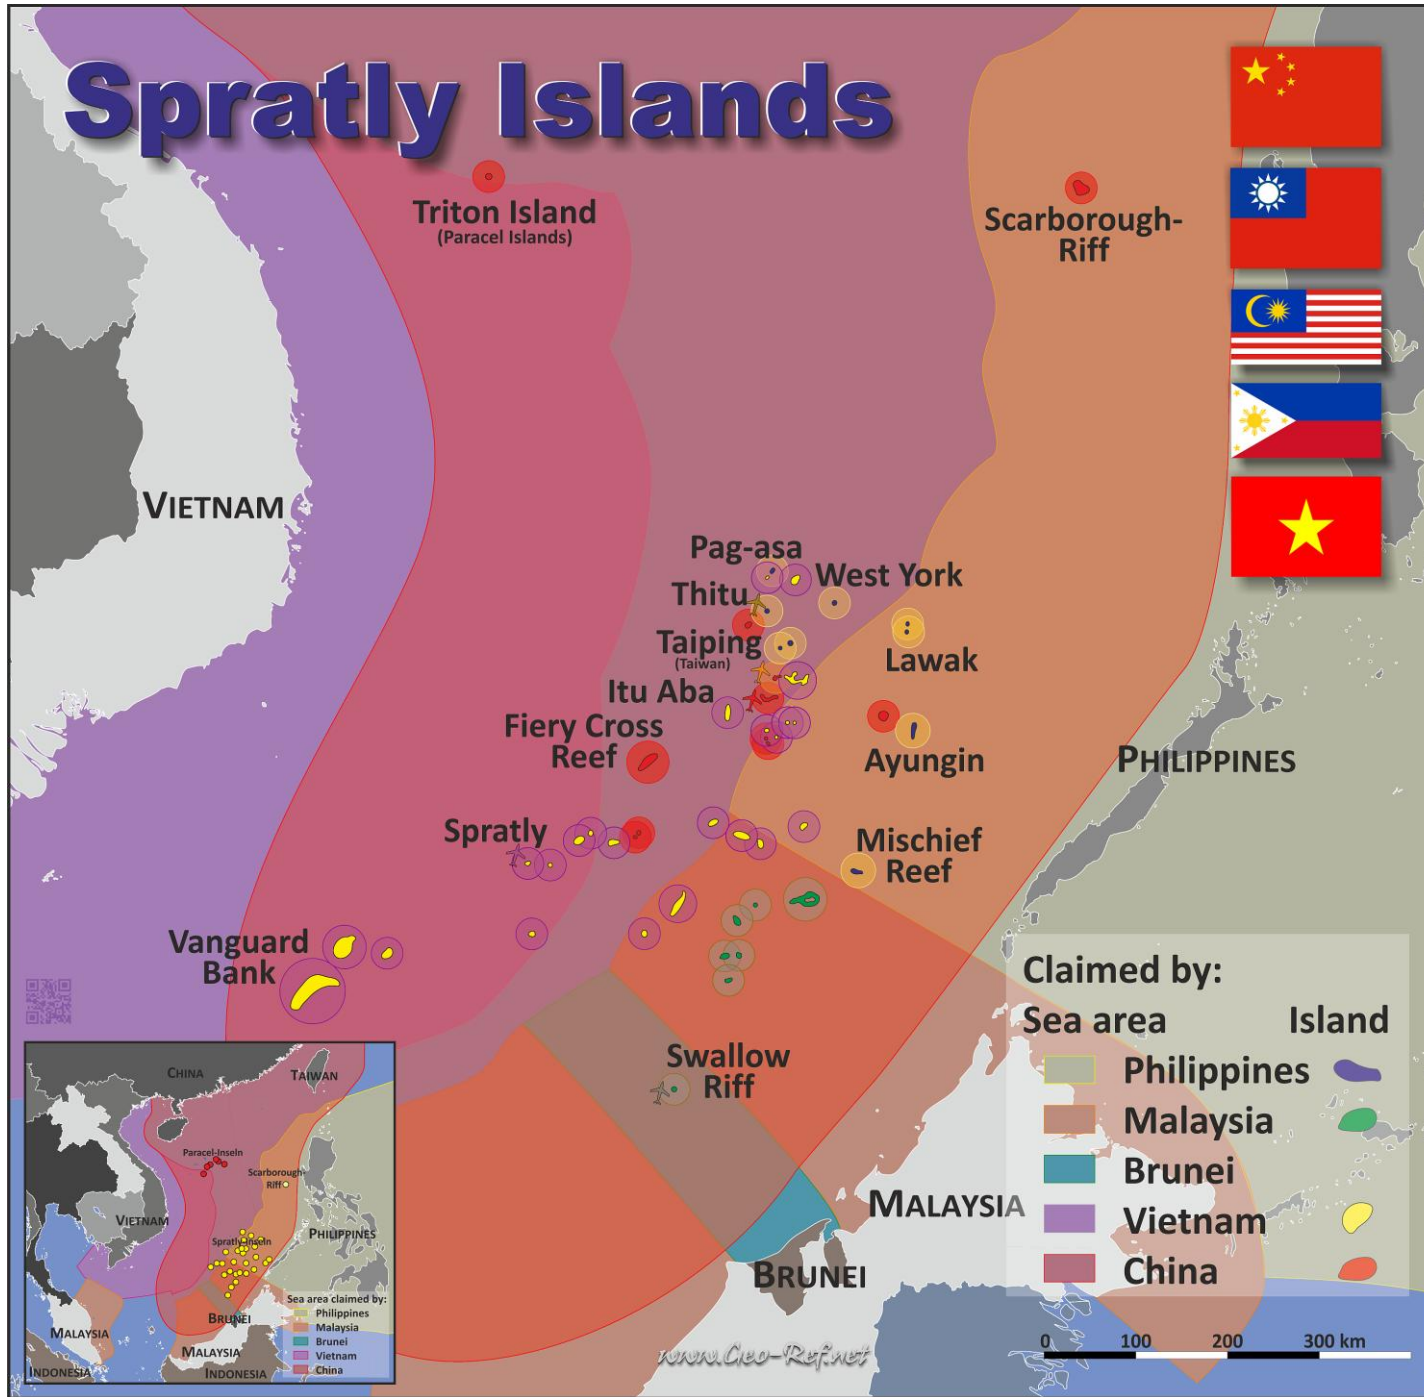

Spratly Islands

About the maps on www.geo-ref.net

All maps published on this site are **free to use without costs, meanwhile the same are not modified**, especially concerning our own site logotype. This is valid for the PNG and the PDF-files.

We have published on the country page usually the population density of the country, the mostly interesting thematic map. But the real power of our offer consists in the display of your own data, drawing so your own maps with your results or relevant data.