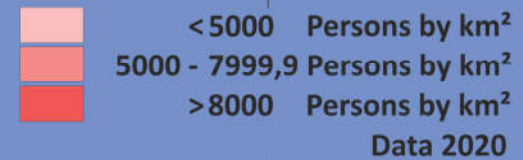

www.Ceo-Ref.net

INDONESIA