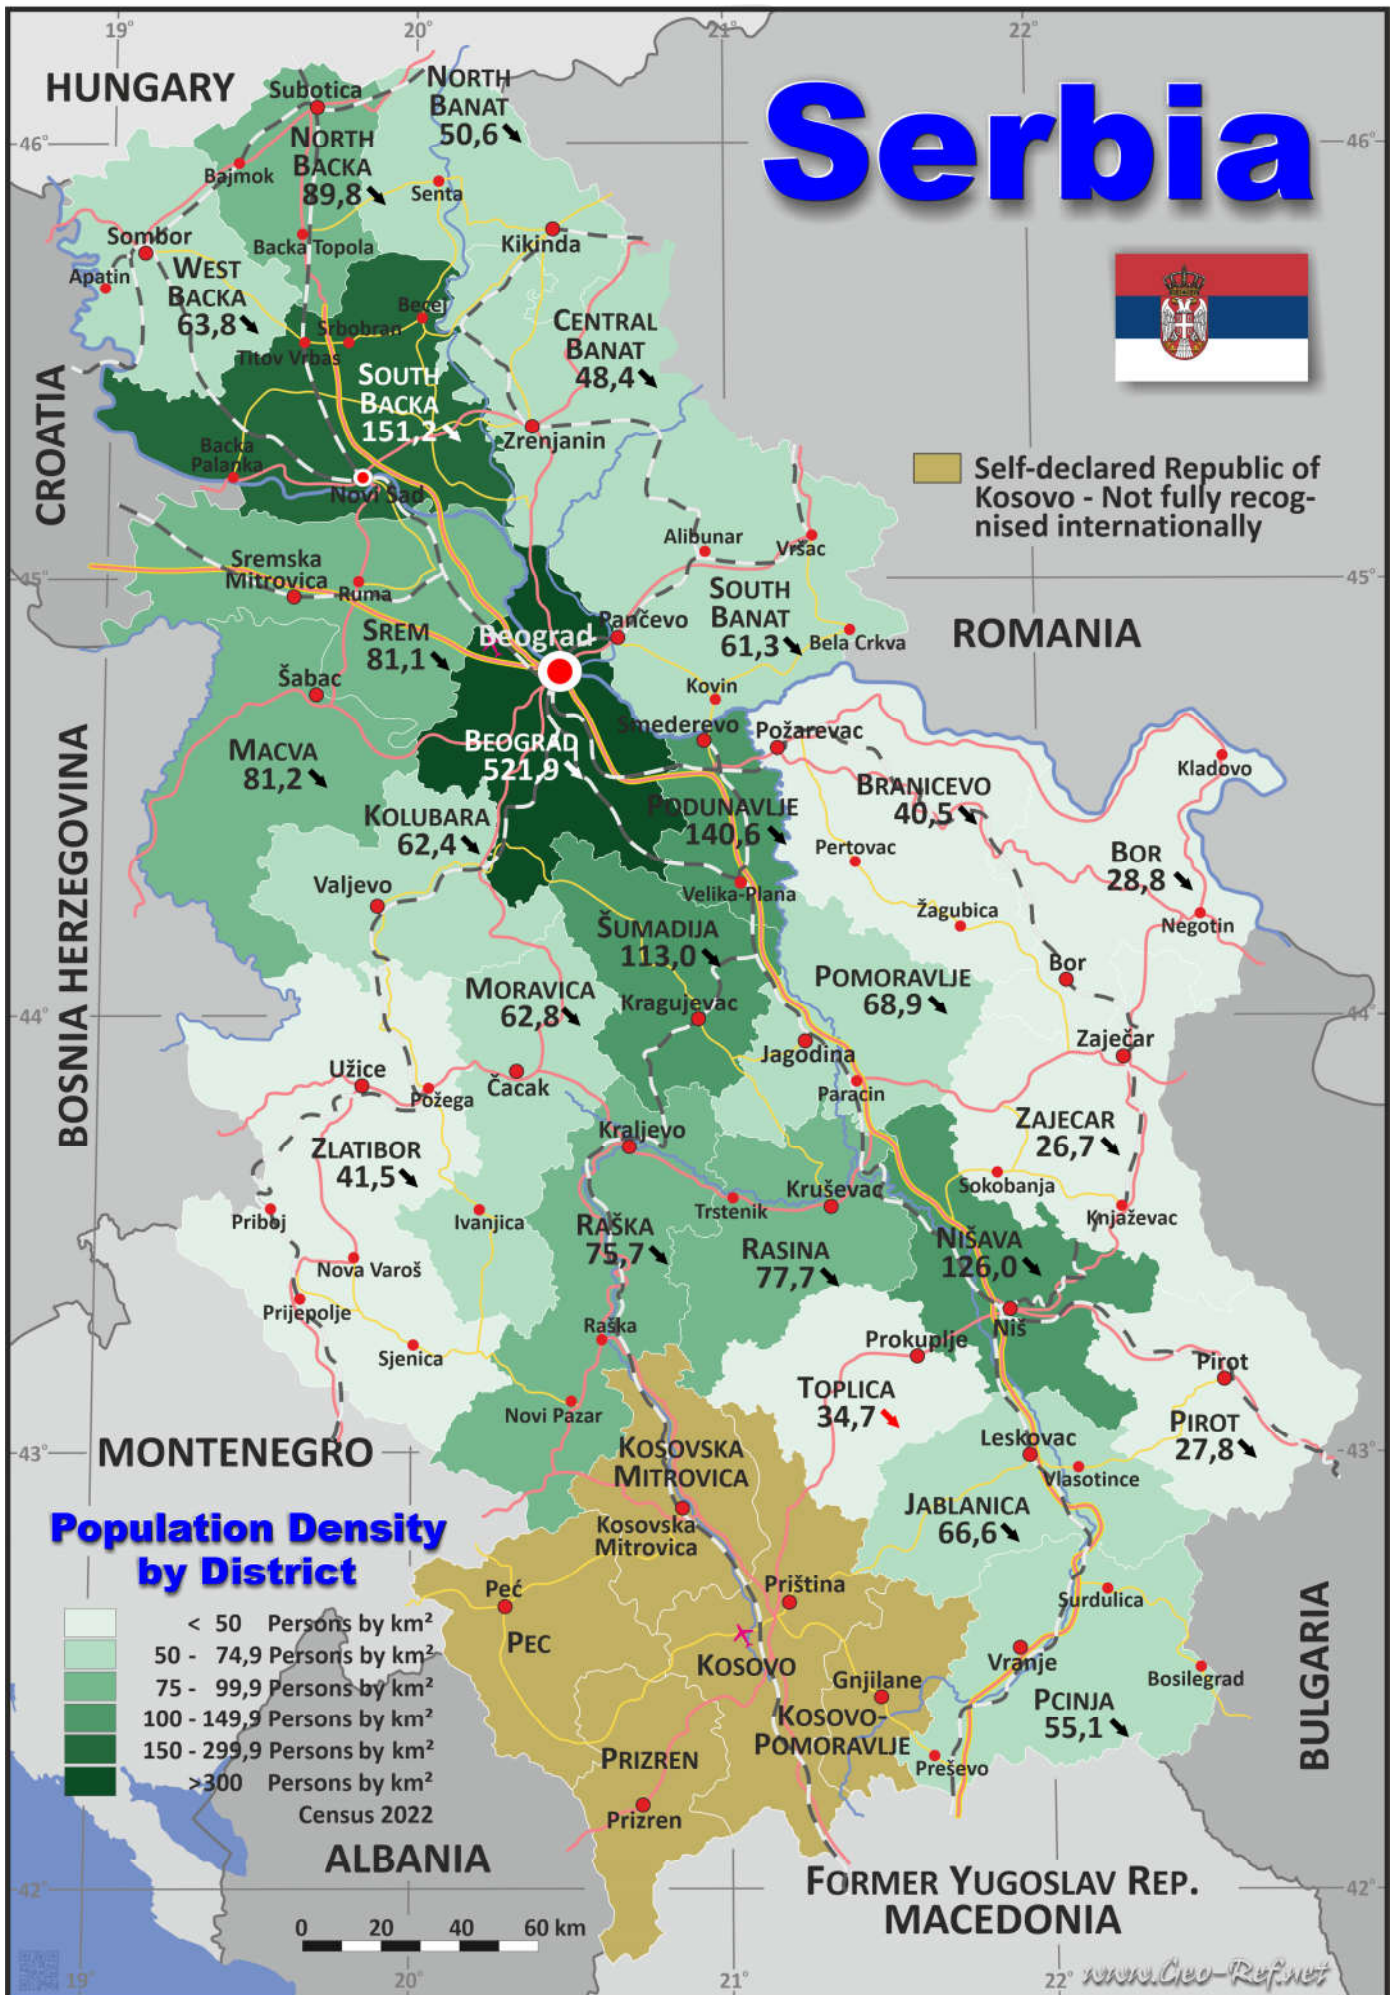

Serbia

Self-declared Republic of Kosovo - Not fully recognised internationally

Administrative division Serbia

Division by Province

Census 2022

Region	ISO 3166-2	Capital	Area km ²	Population	Density Persons/km ²
Kosovo ¹	RS-KM	Pristina	10.939	-	-
Serbia Central	-	Belgrad	55.987	4.906.773	87,6
Voivodina	RS-VO	Novi Sad	21.536	1.740.230	80,8
Total			88.462	6.647.003	75,1

¹ The Kosovo Province is since 2008 self-declared independent, but from Serbia still reclaimed as part of Serbia. Kosovo is still not internationally recognized, including any EU and NATO member states.

Division by District

Census 2022

District	ISO 3166-2	Province	Capital	Area km ²	Population	Density Persons/km ²
Backa North	RS-01	Voivodina	Subotica	1.784	160.163	89,8
Backa South	RS-06	Voivodina	Novi Sad	4.016	607.178	151,2
Backa West	RS-05	Voivodina	Sombor	2.420	154.491	63,8
Banat Central	RS-02	Voivodina	Zrenjanin	3.256	157.711	48,4
Banat North	RS-03	Voivodina	Kikinda	2.329	117.896	50,6
Banat South	RS-04	Voivodina	Pancevo	4.245	260.244	61,3
Belgrad	RS-00	Serbia Central	Belgrado	3.222	1.681.405	521,9
Bor	RS-14	Serbia Central	Bor	3.507	101.100	28,8
Branicevo	RS-11	Serbia Central	Pozarevac	3.865	156.367	40,5
Jablanica	RS-23	Serbia Central	Leskovac	2.769	184.502	66,6
Kolubara	RS-09	Serbia Central	Valjevo	2.474	154.497	62,4
Kosovo (district)	RS-25	Kosovo ¹	Pristina	3.117	-	-
Kosovo-Mitrovica	RS-28	Kosovo ¹	Kosovska Mitrovica	2.050	-	-
Kosovo-Pomoravlje	RS-29	Kosovo ¹	Gnjilane	1.412	-	-
Macva	RS-08	Serbia Central	Sabac	3.268	265.377	81,2
Moravica	RS-17	Serbia Central	Cacak	3.016	189.281	62,8
Nisava	RS-20	Serbia Central	Nis	2.729	343.950	126,0
Pcinja	RS-24	Serbia Central	Vranje	3.520	193.802	55,1
Peć	RS-26	Kosovo ¹	Pec	2.450	-	-