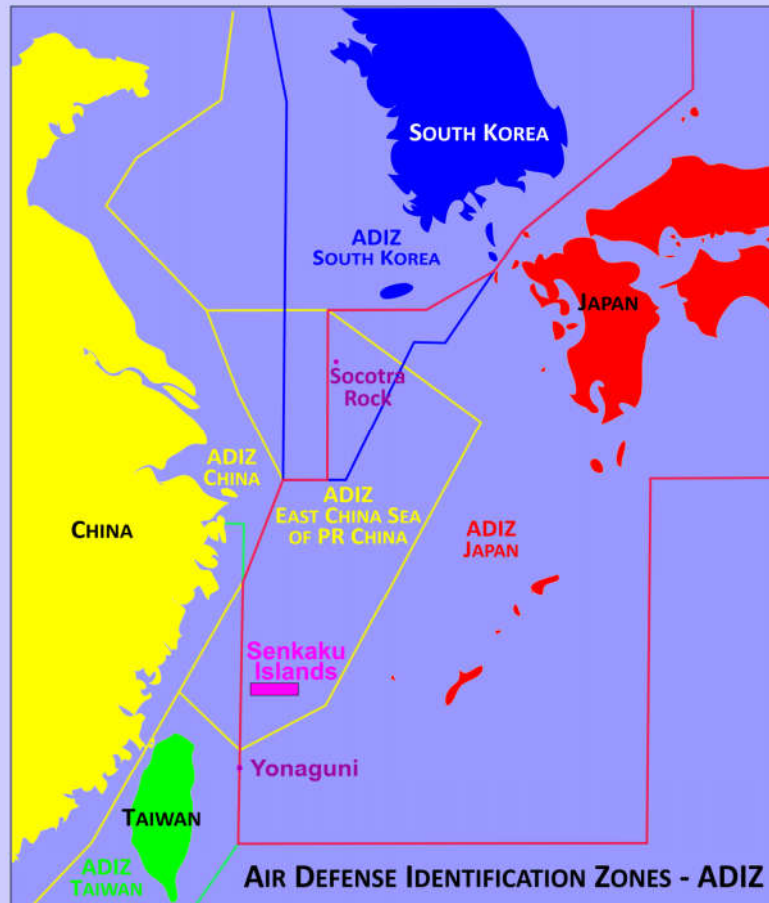

Senkaku / Diaoyu Islands

The islands are currently under Japanese administration. However, China and Taiwan also claim these islands.

Japan	Taiwan	China	Area km ²	Coordinates	Type
1 Kitakojima	Beixiao	Beixiao Dao	0,327	25°43'47"N 123°32'29"E	
2 Kuba-shima	Huángwēi Yū	Huángwēi Yū	0,909	25°55'26"N 123°40'55"E	
3 Minamikojima	Nanxiao	Nanxiao Dao	0,459	25°43'25"N 123°33'00"E	
4 Okinokitaiva	Chongbeiyan	Bei Yū	0,018	25°46'45"N 123°32'30"E	Reef
5 Okinominamiwa	Chongnanyan	Nan Yū	0,005	25°45'19"N 123°34'01"E	Reef
6 Taishō-tō	Chiwēi Yū	Chiwēi Yū	0,061	25°55'20"N 124°33'28"E	
7 Tobise Island	Feilai	Fei Yū	0,001	25°44'08"N 123°30'22"E	Reef
8 Uotsuri-shima	Diàoyútái	Diàoyú Dǎo	4,320	25°44'39"N 123°28'21"E	

Country data Senkaku / Diaoyu Islands

Division by Island

Japan	Name in		Area km ²	Coordinates
	Taiwan	China		
Kitakojima	Beixiao	Beixiao Dao	0,327	25°43'47"N 123°32'29"E
Kuba-shima	Huángwěi Yǔ	Huángwěi Yǔ	0,909	25°55'26"N 123°40'55"E
Minamikojima	Nanxiao	Nanxiao Dao	0,459	25°43'25"N 123°33'00"E
Okinokitaiwa	Chongbeiyan	Bei Yu	0,018	25°46'45"N 123°32'30"E
Okinominamiwa	Chongnanyan	Nan Yu	0,005	25°45'19"N 123°34'01"E
Taishō-tō	Chìwěi Yǔ	Chìwěi Yǔ	0,061	25°55'20"N 124°33'28"E
Tobise Island	Feilai	Fei Yu	0,001	25°44'08"N 123°30'22"E
Uotsuri-shima	Diàoyútái	Diàoyú Dǎo	4,320	25°44'39"N 123°28'21"E
Total			6,100	

The islands are currently registered as uninhabited.

About the maps on www.geo-ref.net

All maps published on this site are **free to use without costs, meanwhile the same are not modified**, especially concerning our own site logotype. This is valid for the PNG and the PDF-files.

We have published on the country page usually the population density of the country, the mostly interesting thematic map. But the real power of our offer consists in the display of your own data, drawing so your own maps with your results or relevant data.