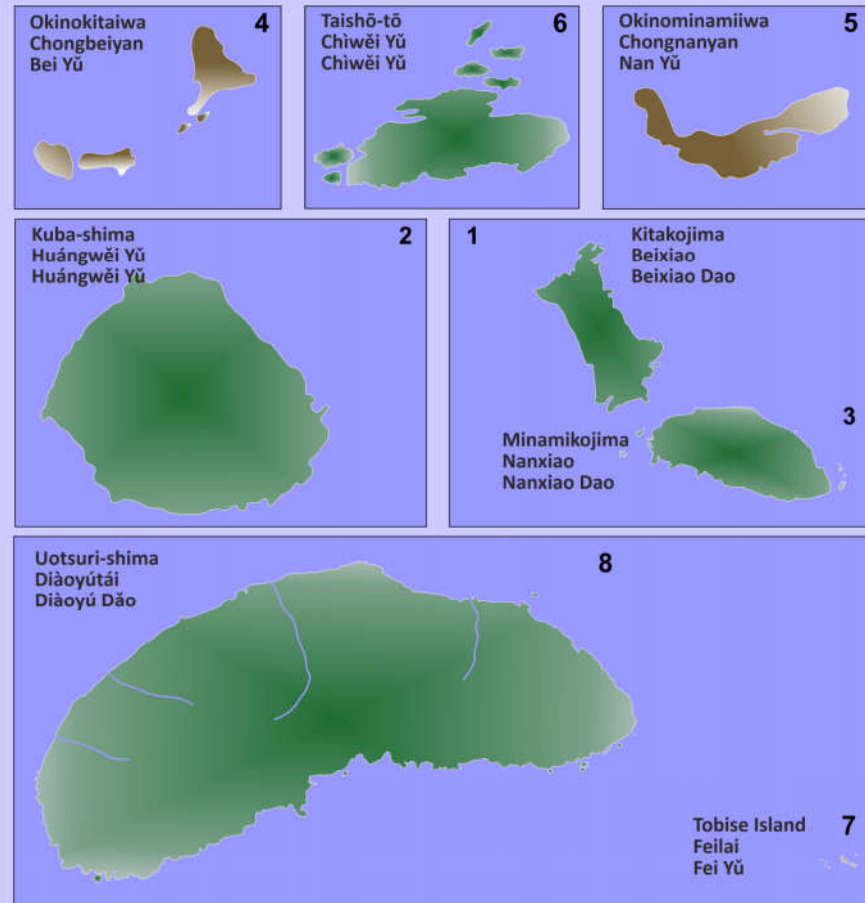

Senkaku / Diaoyu Islands

The islands are currently under Japanese administration. However, China and Taiwan also claim these islands.

Japan	Taiwan	China	Area km ²	Coordinates	Type
1 Kitakojima	Beixiao	Beixiao Dao	0,327	25°43'47"N 123°32'29"E	
2 Kuba-shima	Huángwēi Yū	Huángwēi Yū	0,909	25°55'26"N 123°40'55"E	
3 Minamikojima	Nanxiao	Nanxiao Dao	0,459	25°43'25"N 123°33'00"E	
4 Okinokitaiva	Chongbeiyan	Bei Yū	0,018	25°46'45"N 123°32'30"E	Reef
5 Okinominamiwa	Chongnanyan	Nan Yū	0,005	25°45'19"N 123°34'01"E	Reef
6 Taishō-tō	Chiwēi Yū	Chiwēi Yū	0,061	25°55'20"N 124°33'28"E	
7 Tobise Island	Feilai	Fei Yū	0,001	25°44'08"N 123°30'22"E	Reef
8 Uotsuri-shima	Diàoyútái	Diàoyú Dǎo	4,320	25°44'39"N 123°28'21"E	

Country data Senkaku / Diaoyu Islands

Division by Island

Japan	Name in		Area km ²	Coordinates
	Taiwan	China		
Kitakojima	Beixiao	Beixiao Dao	0,327	25°43'47"N 123°32'29"E
Kuba-shima	Huángwěi Yǔ	Huángwěi Yǔ	0,909	25°55'26"N 123°40'55"E
Minamikojima	Nanxiao	Nanxiao Dao	0,459	25°43'25"N 123°33'00"E
Okinokitaiwa	Chongbeiyan	Bei Yu	0,018	25°46'45"N 123°32'30"E
Okinominamiwa	Chongnanyan	Nan Yu	0,005	25°45'19"N 123°34'01"E
Taishō-tō	Chìwěi Yǔ	Chìwěi Yǔ	0,061	25°55'20"N 124°33'28"E
Tobise Island	Feilai	Fei Yu	0,001	25°44'08"N 123°30'22"E
Uotsuri-shima	Diàoyútái	Diàoyú Dǎo	4,320	25°44'39"N 123°28'21"E
Total			6,100	

The islands are currently registered as uninhabited.

About the maps on www.geo-ref.net

All maps published on this site are **free to use without costs, meanwhile the same are not modified**, especially concerning our own site logotype. This is valid for the PNG and the PDF-files.

We have published on the country page usually the population density of the country, the mostly interesting thematic map. But the real power of our offer consists in the display of your own data, drawing so your own maps with your results or relevant data.