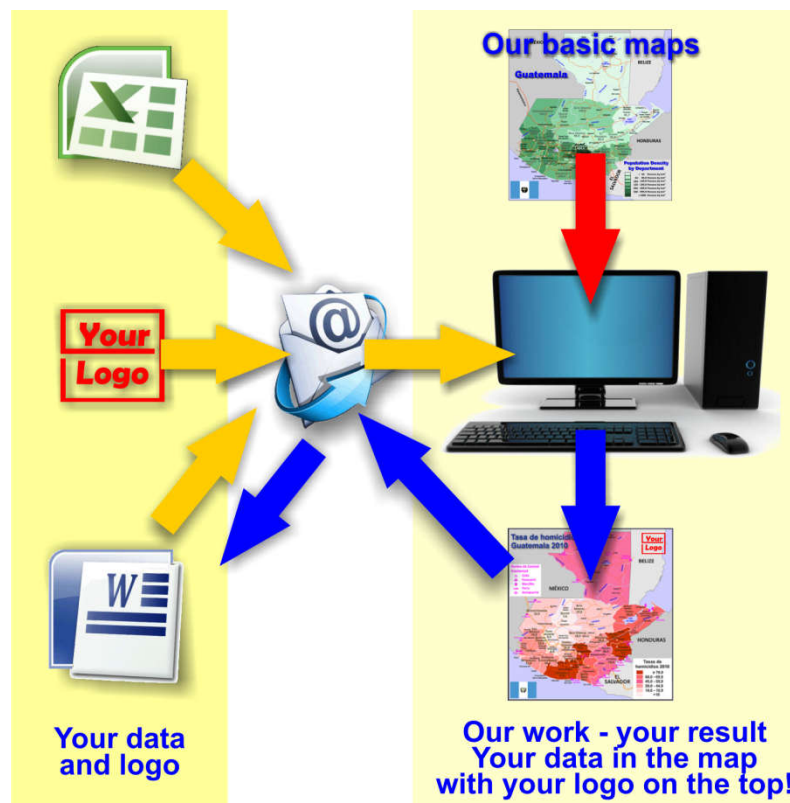

Saint Lucia

Population Density by District

www.Geo-Ref.net

60°50'

About the maps on www.geo-ref.net

All maps published on this site are **free to use without costs, meanwhile the same are not modified**, especially concerning our own site logotype. This is valid for the PNG and the PDF-files.

We have published on the country page usually the population density of the country, the mostly interesting thematic map. But the real power of our offer consists in the display of your own data, drawing so your own maps with your results or relevant data.

So it works:

Please **visit the corresponding page for our detailed conditions of service and supply**. The price of a thematic map is visible on the corresponding country page.

Visit our page Services to find out about our additional services.