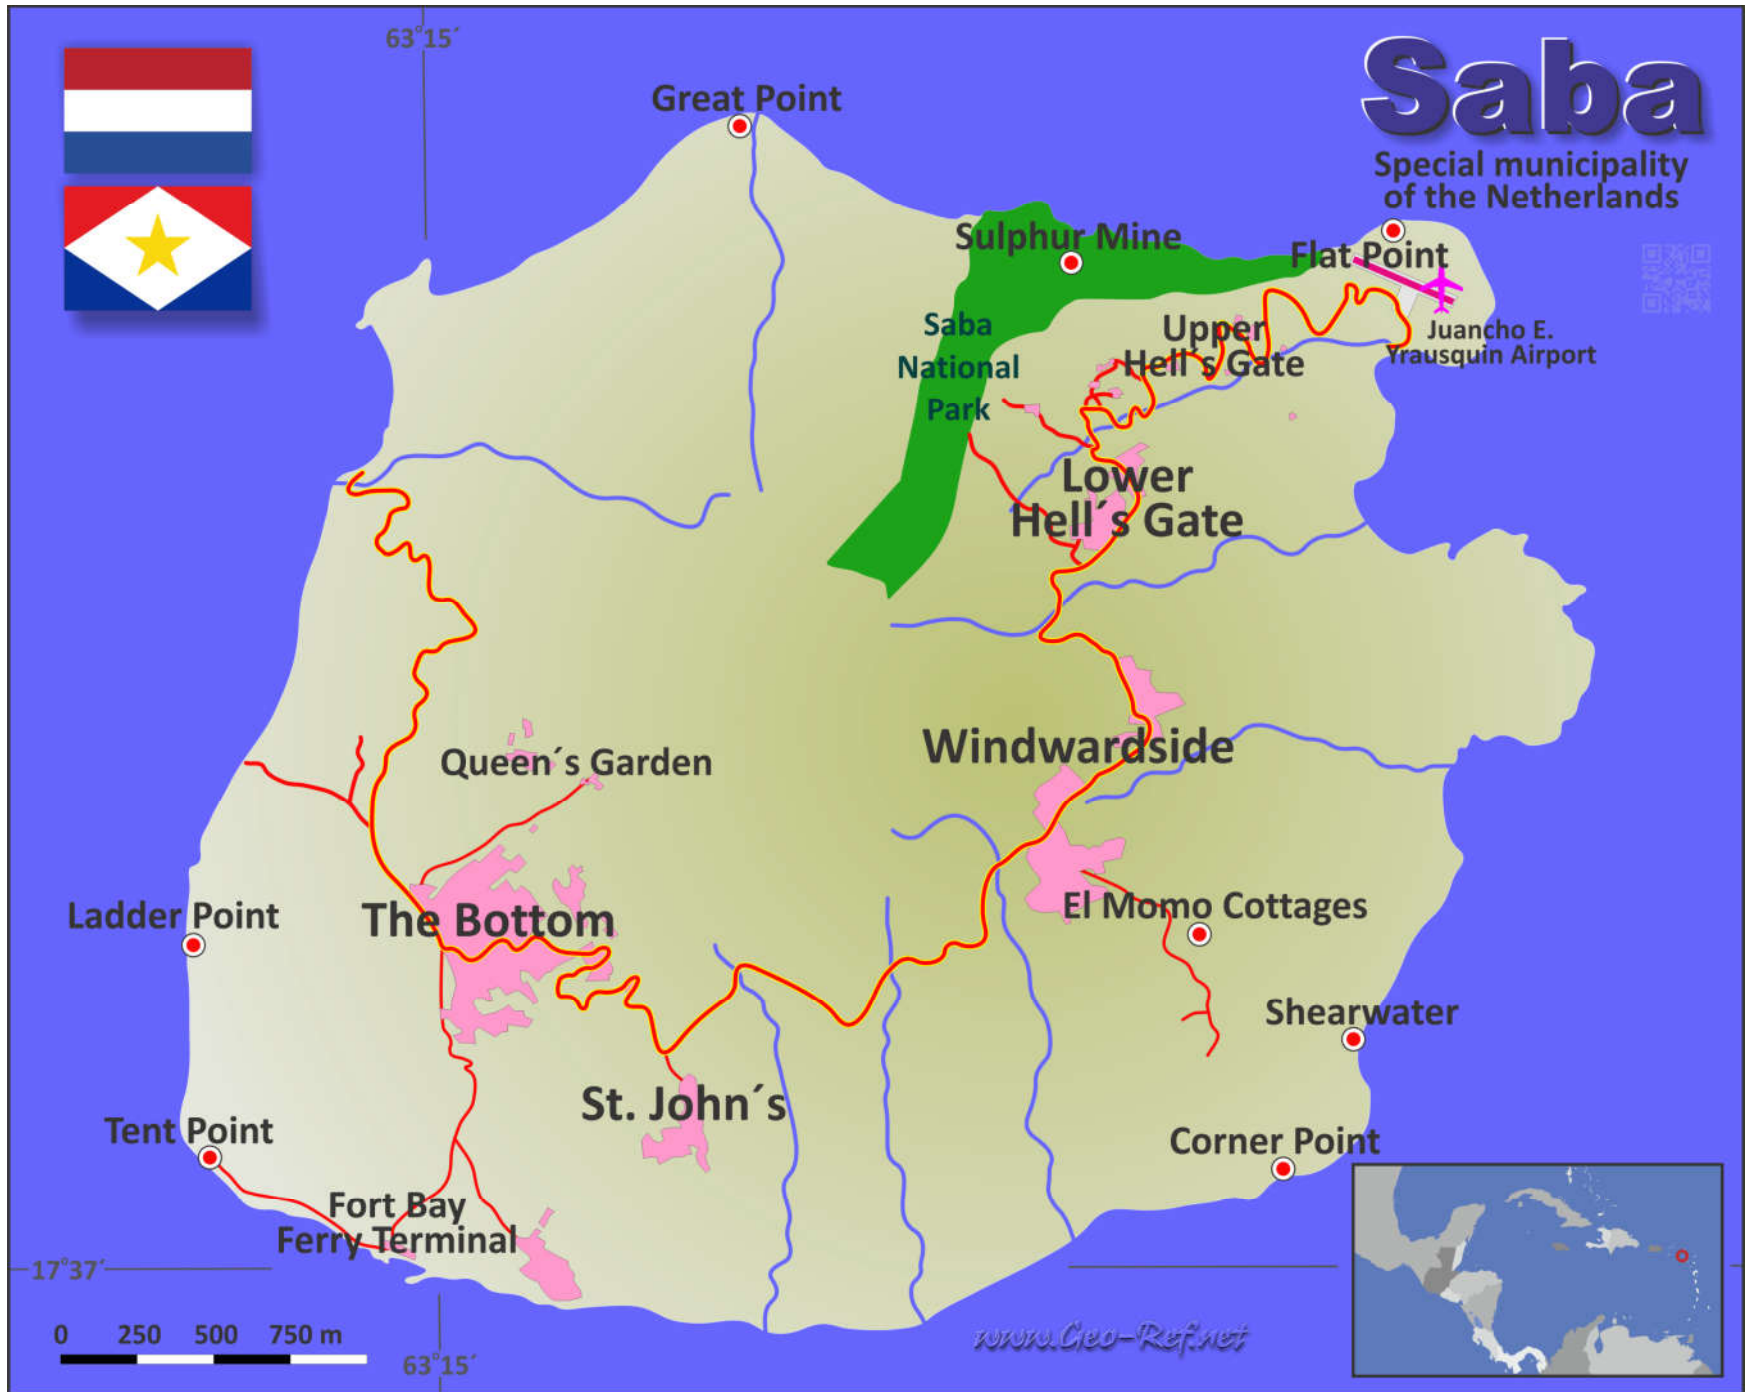

63°15'

Saba

Special municipality
of the Netherlands

17°37'

0 250 500 750 m

63°15'

www.Creo-Ref.net

About the maps on www.geo-ref.net

All maps published on this site are **free to use without costs, meanwhile the same are not modified**, especially concerning our own site logotype. This is valid for the PNG and the PDF-files.

We have published on the country page usually the population density of the country, the mostly interesting thematic map. But the real power of our offer consists in the display of your own data, drawing so your own maps with your results or relevant data.