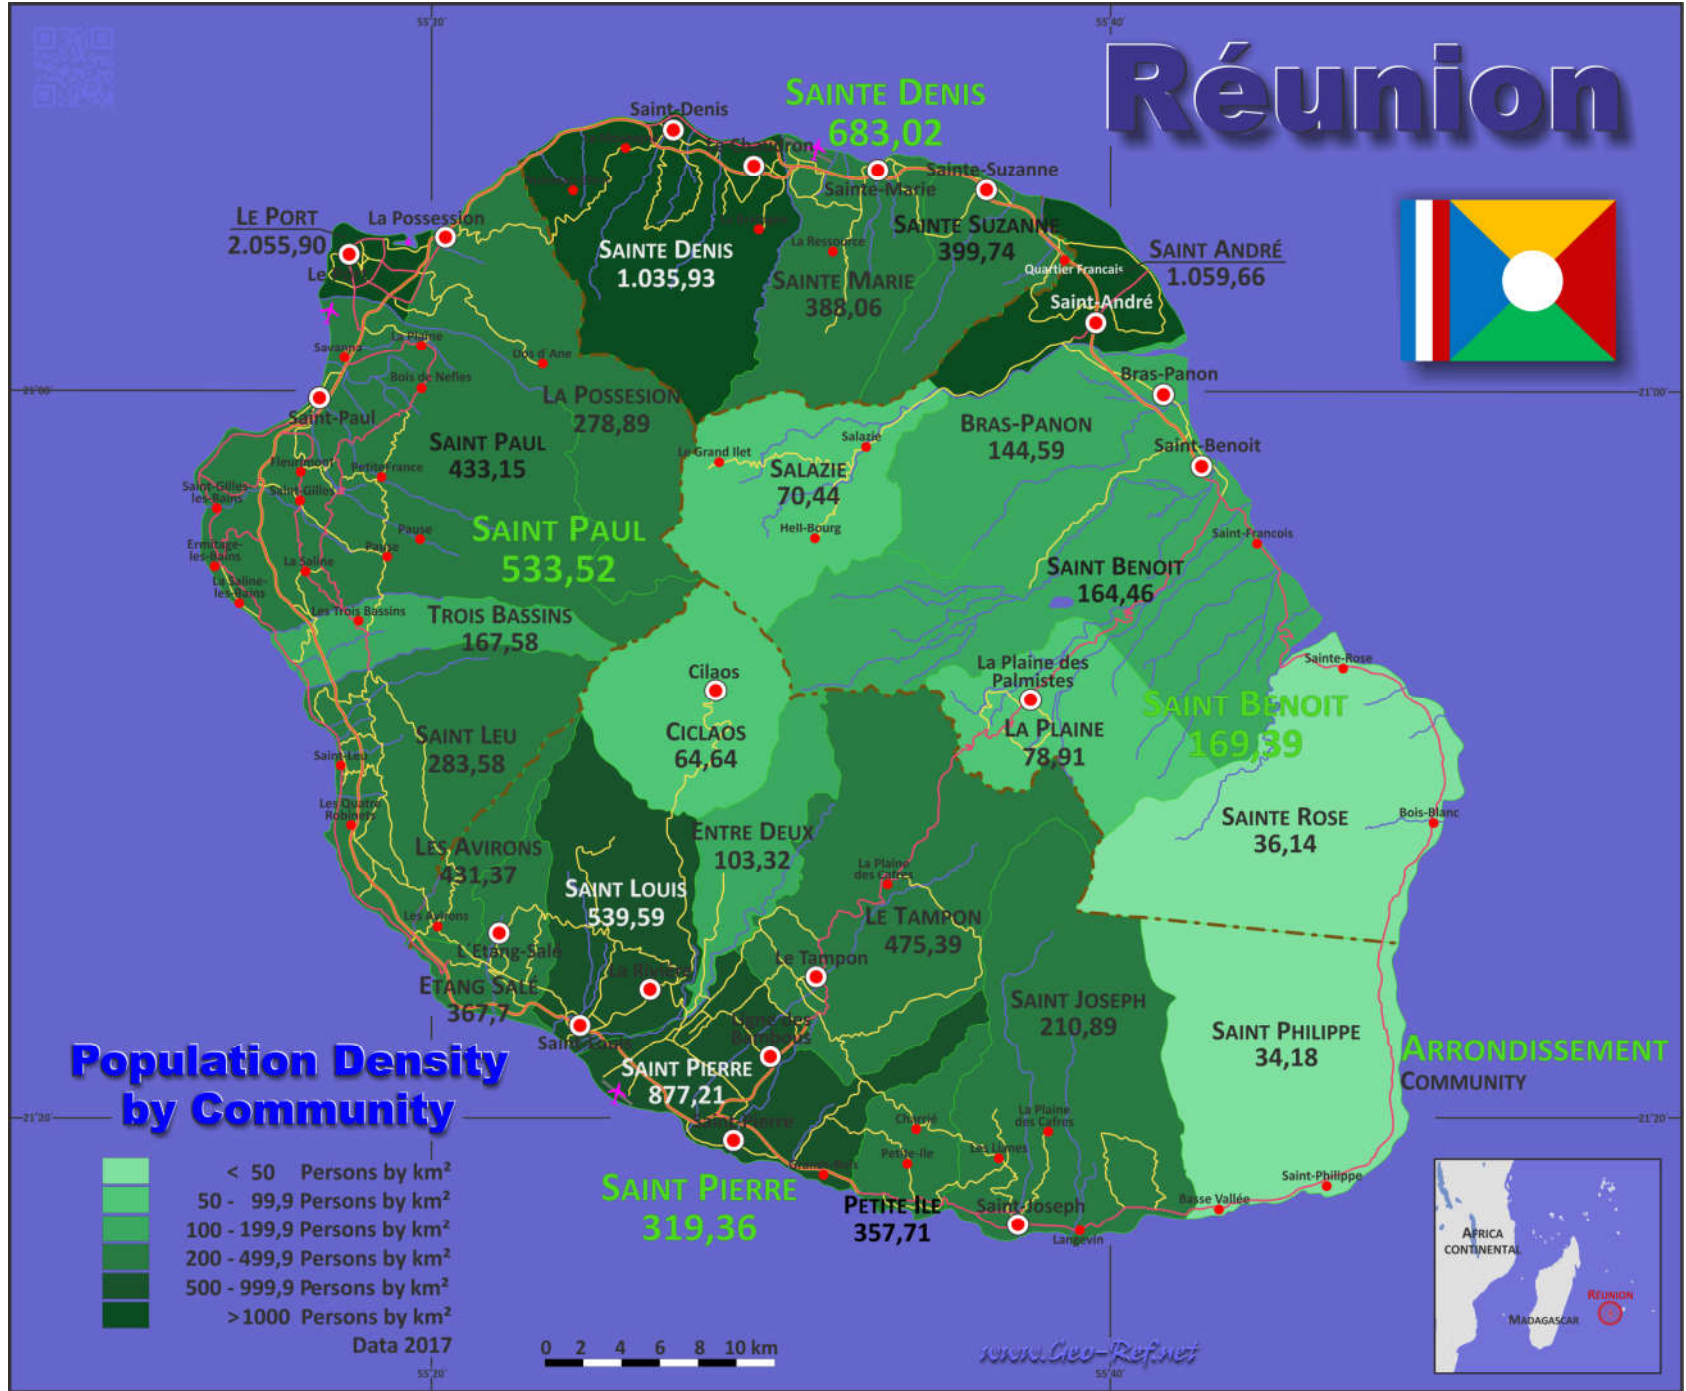

Réunion

Population Density by Community

- < 50 Persons by km²
- 50 - 99,9 Persons by km²
- 100 - 199,9 Persons by km²
- 200 - 499,9 Persons by km²
- 500 - 999,9 Persons by km²
- >1000 Persons by km²

Data 2017

www.Geo-Ref.net

ARRONDISSEMENT COMMUNITY

About the maps on www.geo-ref.net

All maps published on this site are **free to use without costs, meanwhile the same are not modified**, especially concerning our own site logotype. This is valid for the PNG and the PDF-files.

We have published on the country page usually the population density of the country, the mostly interesting thematic map. But the real power of our offer consists in the display of your own data, drawing so your own maps with your results or relevant data.

So it works:

Please **visit the corresponding page for our detailed conditions of service and supply**. The price of a thematic map is visible on the corresponding country page.

Visit our page Services to find out about our additional services.