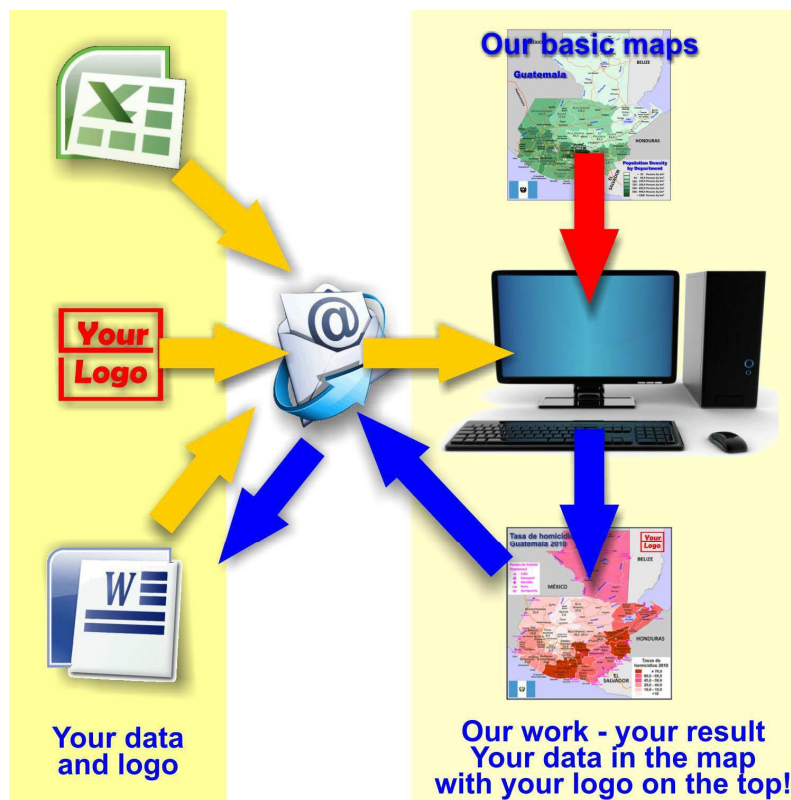

Peru

ECUADOR

COLOMBIA

BRAZIL

BOLIVIA

Population Density by Department

- < 10 Persons by km²
- 10 - 14,9 Persons by km²
- 15 - 19,9 Persons by km²
- 20 - 29,9 Persons by km²
- 30 - 49,9 Persons by km²
- 50 - 99,9 Persons by km²
- >100 Persons by km²

About the maps on www.geo-ref.net

All maps published on this site are **free to use without costs, meanwhile the same are not modified**, especially concerning our own site logotype. This is valid for the PNG and the PDF-files.

We have published on the country page usually the population density of the country, the mostly interesting thematic map. But the real power of our offer consists in the display of your own data, drawing so your own maps with your results or relevant data.

So it works:

Please **visit the corresponding page for our detailed conditions of service and supply**. The price of a thematic map is visible on the corresponding country page.

Visit our page Services to find out about our additional services.