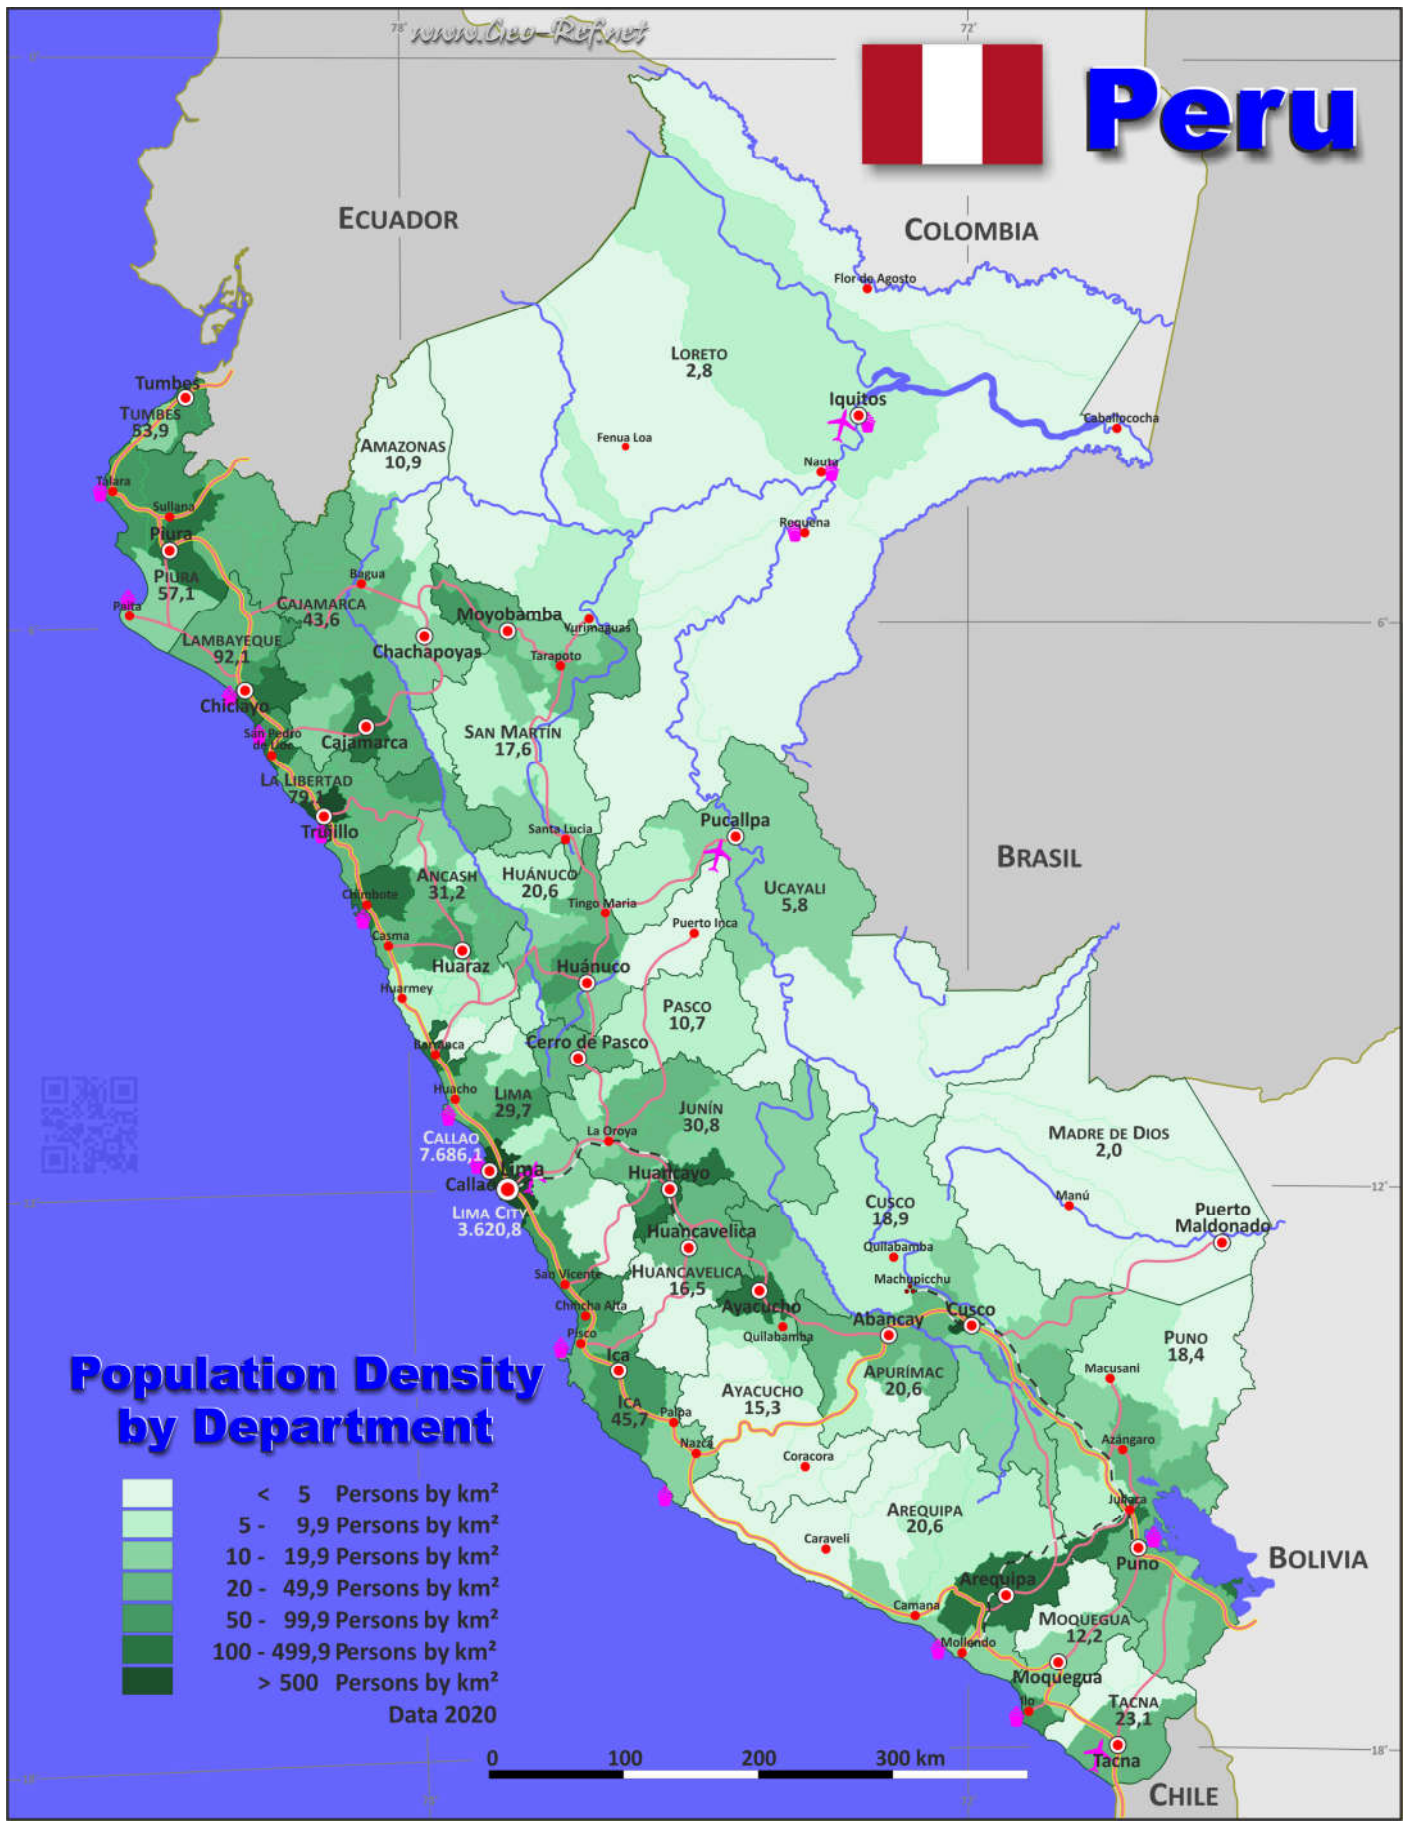

# Peru

ECUADOR

COLOMBIA

BRASIL

BOLIVIA

CHILE

## Population Density by Department

Color	Population Density Range (Persons by km <sup>2</sup> )
Lightest Green	< 5
Light Green	5 - 9,9
Medium-Light Green	10 - 19,9
Medium Green	20 - 49,9
Dark Green	50 - 99,9
Very Dark Green	100 - 499,9
Darkest Green	> 500

We have published on the country page usually the population density of the country, the mostly interesting thematic map. But the real power of our offer consists in the display of your own data, drawing so your own maps with your results or relevant data.

So it works:

Please **visit the corresponding page for our detailed conditions of service and supply**. The price of a thematic map is visible on the corresponding country page.

**Visit our page Services to find out about our additional services.**