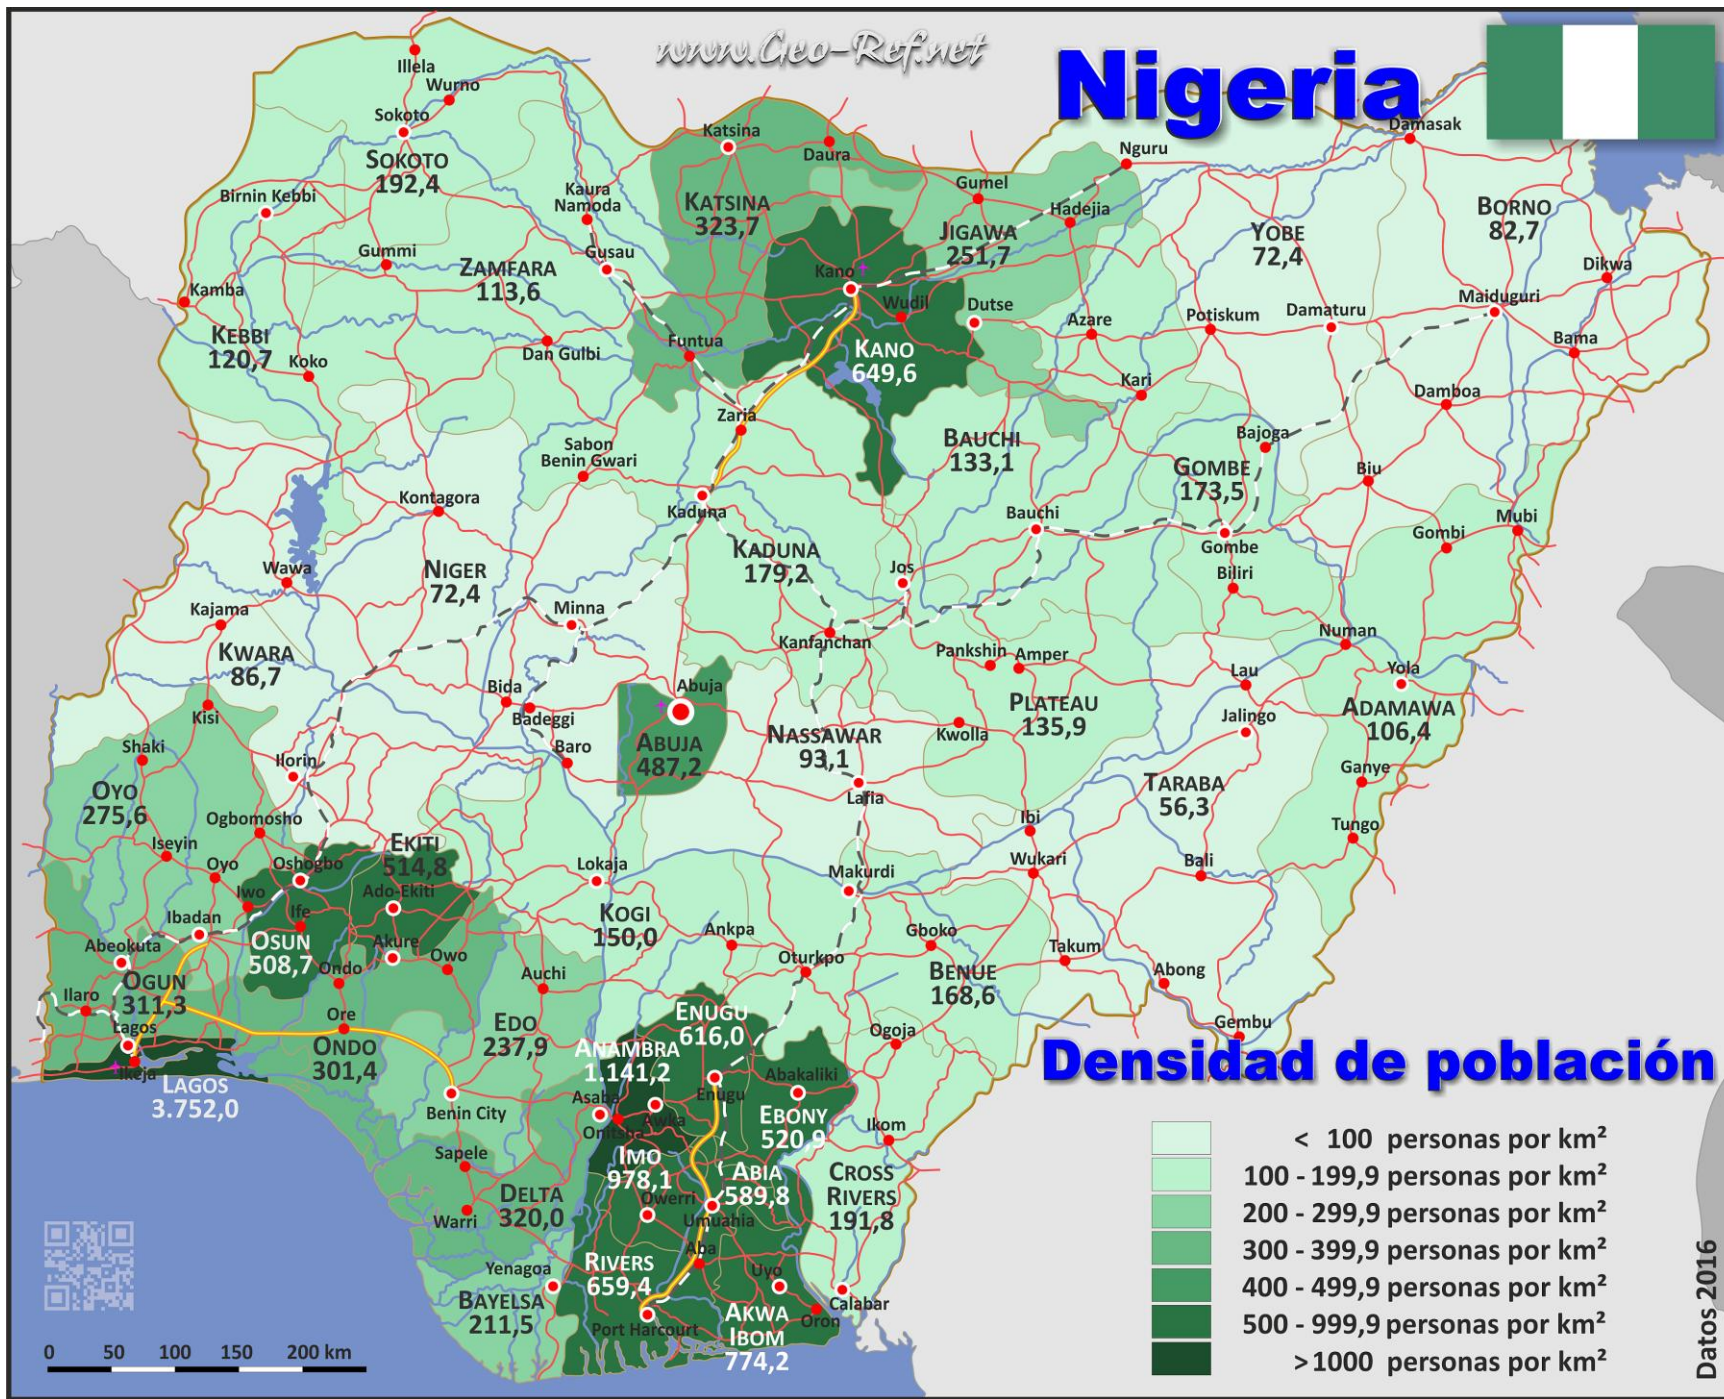

Nigeria

0 50 100 150 200 km

About the maps on www.geo-ref.net

All maps published on this site are **free to use without costs, meanwhile the same are not modified**, especially concerning our own site logotype. This is valid for the PNG and the PDF-files.

We have published on the country page usually the population density of the country, the mostly interesting thematic map. But the real power of our offer consists in the display of your own data, drawing so your own maps with your results or relevant data.