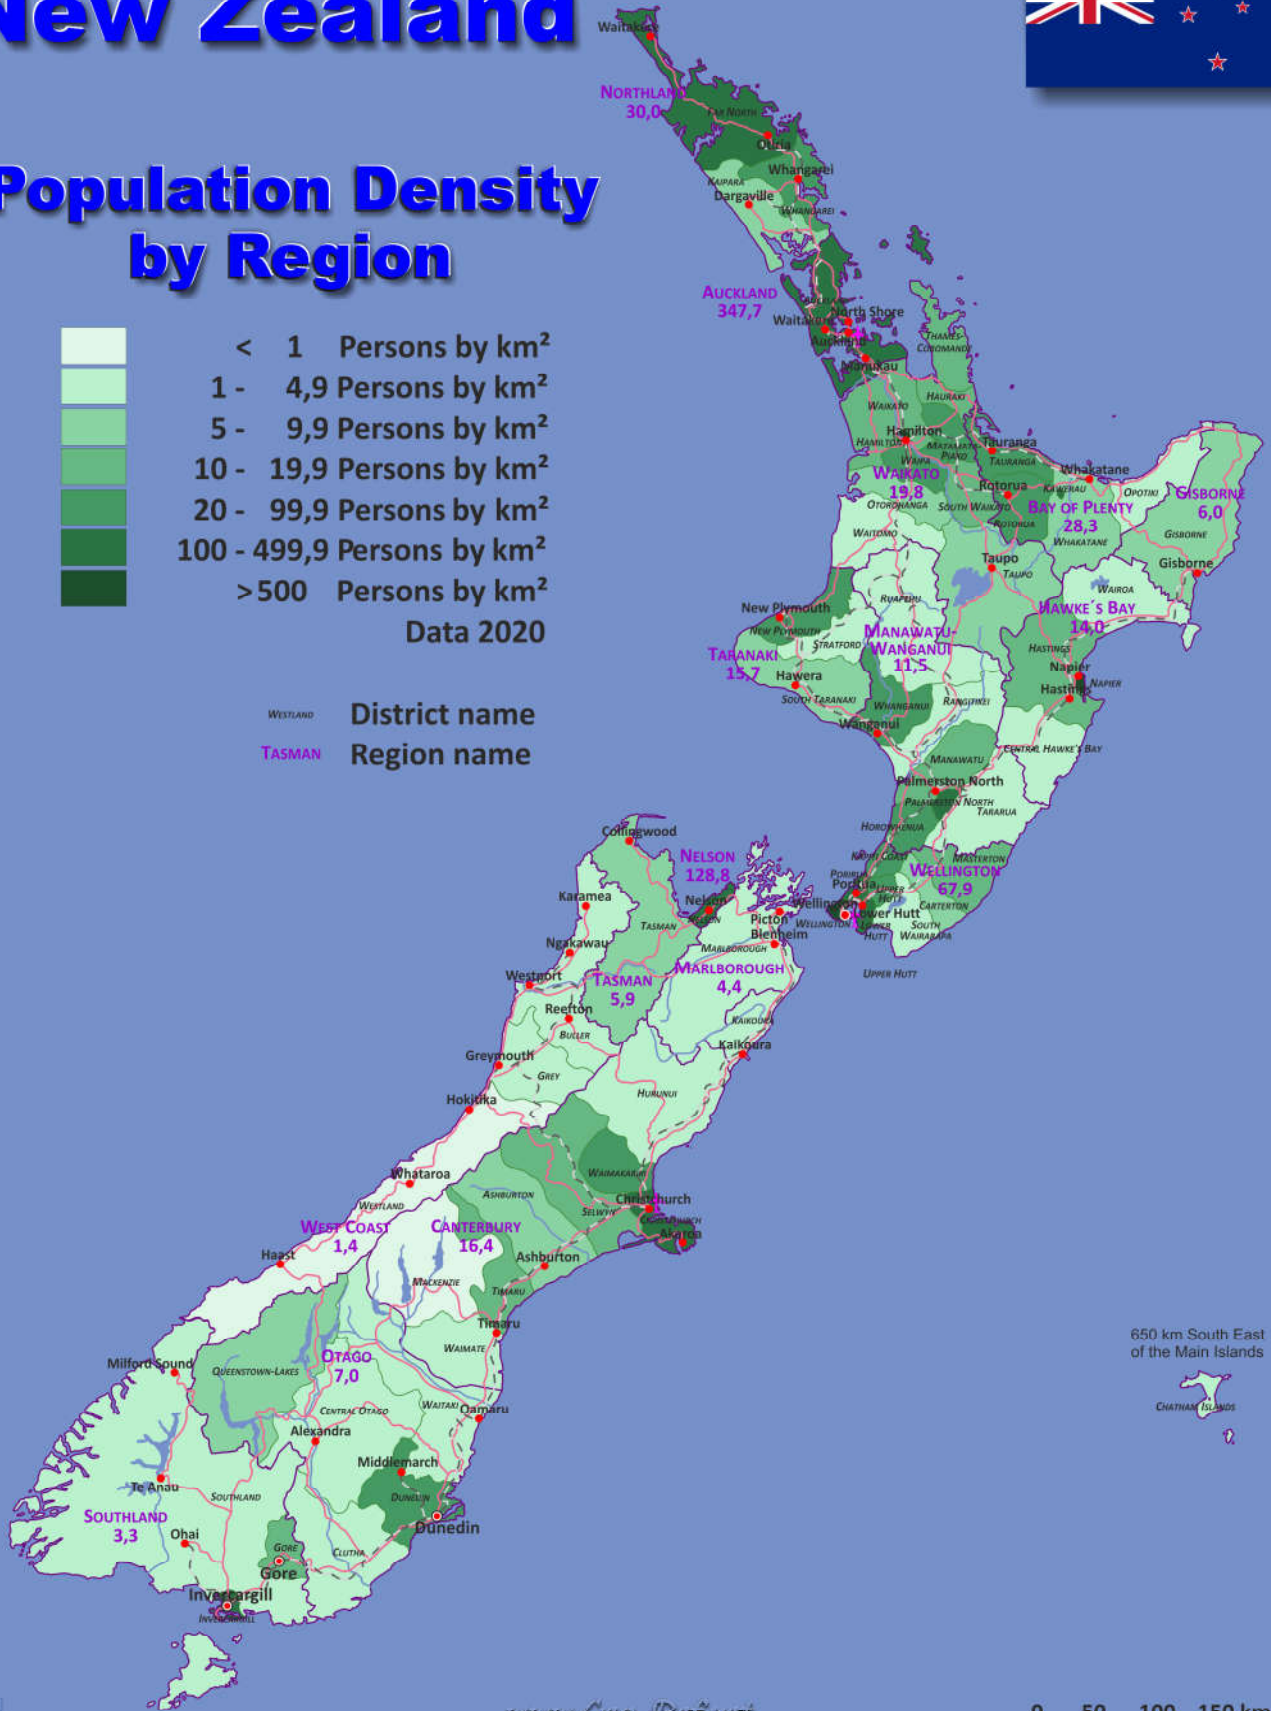

# New Zealand

## Population Density by Region

WESTLAND District name  
 TASMAN Region name

650 km South East of the Main Islands  
 CHATHAM ISLANDS

We have published on the country page usually the population density of the country, the mostly interesting thematic map. But the real power of our offer consists in the display of your own data, drawing so your own maps with your results or relevant data.

So it works:

Please **visit the corresponding page for our detailed conditions of service and supply**. The price of a thematic map is visible on the corresponding country page.

**Visit our page Services to find out about our additional services.**