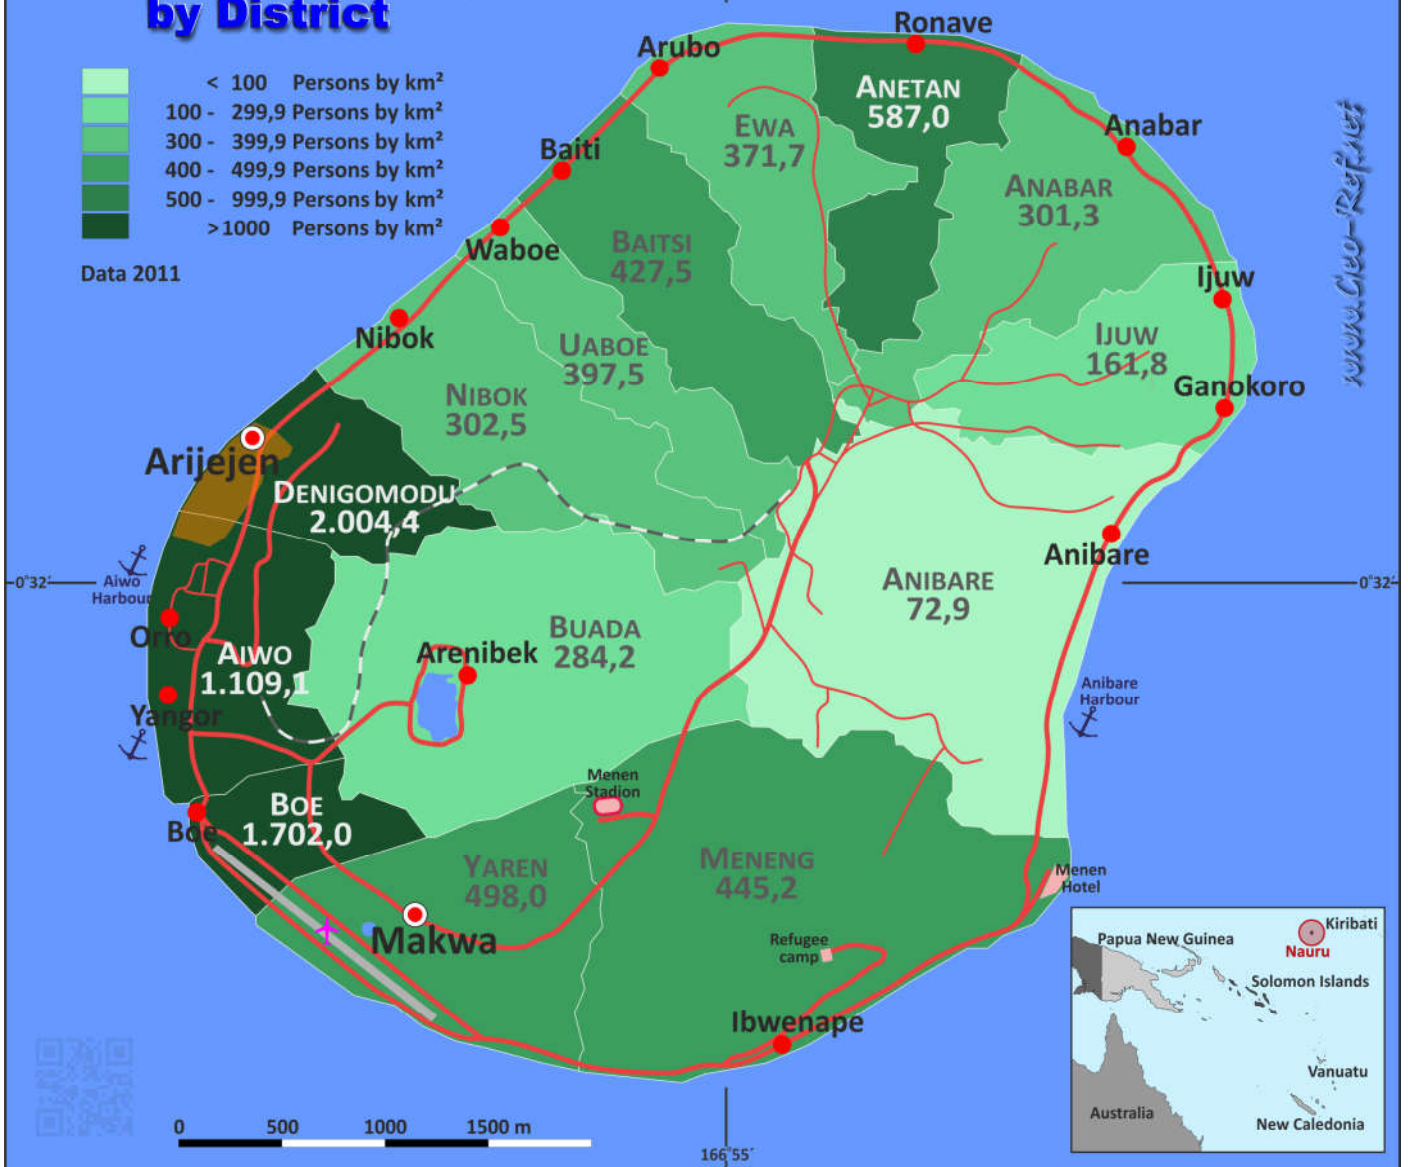

Nauru

Population Density by District

Data 2011

www.Cleo-Ref.net

About the maps on www.geo-ref.net

All maps published on this site are **free to use without costs, meanwhile the same are not modified**, especially concerning our own site logotype. This is valid for the PNG and the PDF-files.

We have published on the country page usually the population density of the country, the mostly interesting thematic map. But the real power of our offer consists in the display of your own data, drawing so your own maps with your results or relevant data.

So it works:

Please **visit the corresponding page for our detailed conditions of service and supply**. The price of a thematic map is visible on the corresponding country page.

Visit our page Services to find out about our additional services.