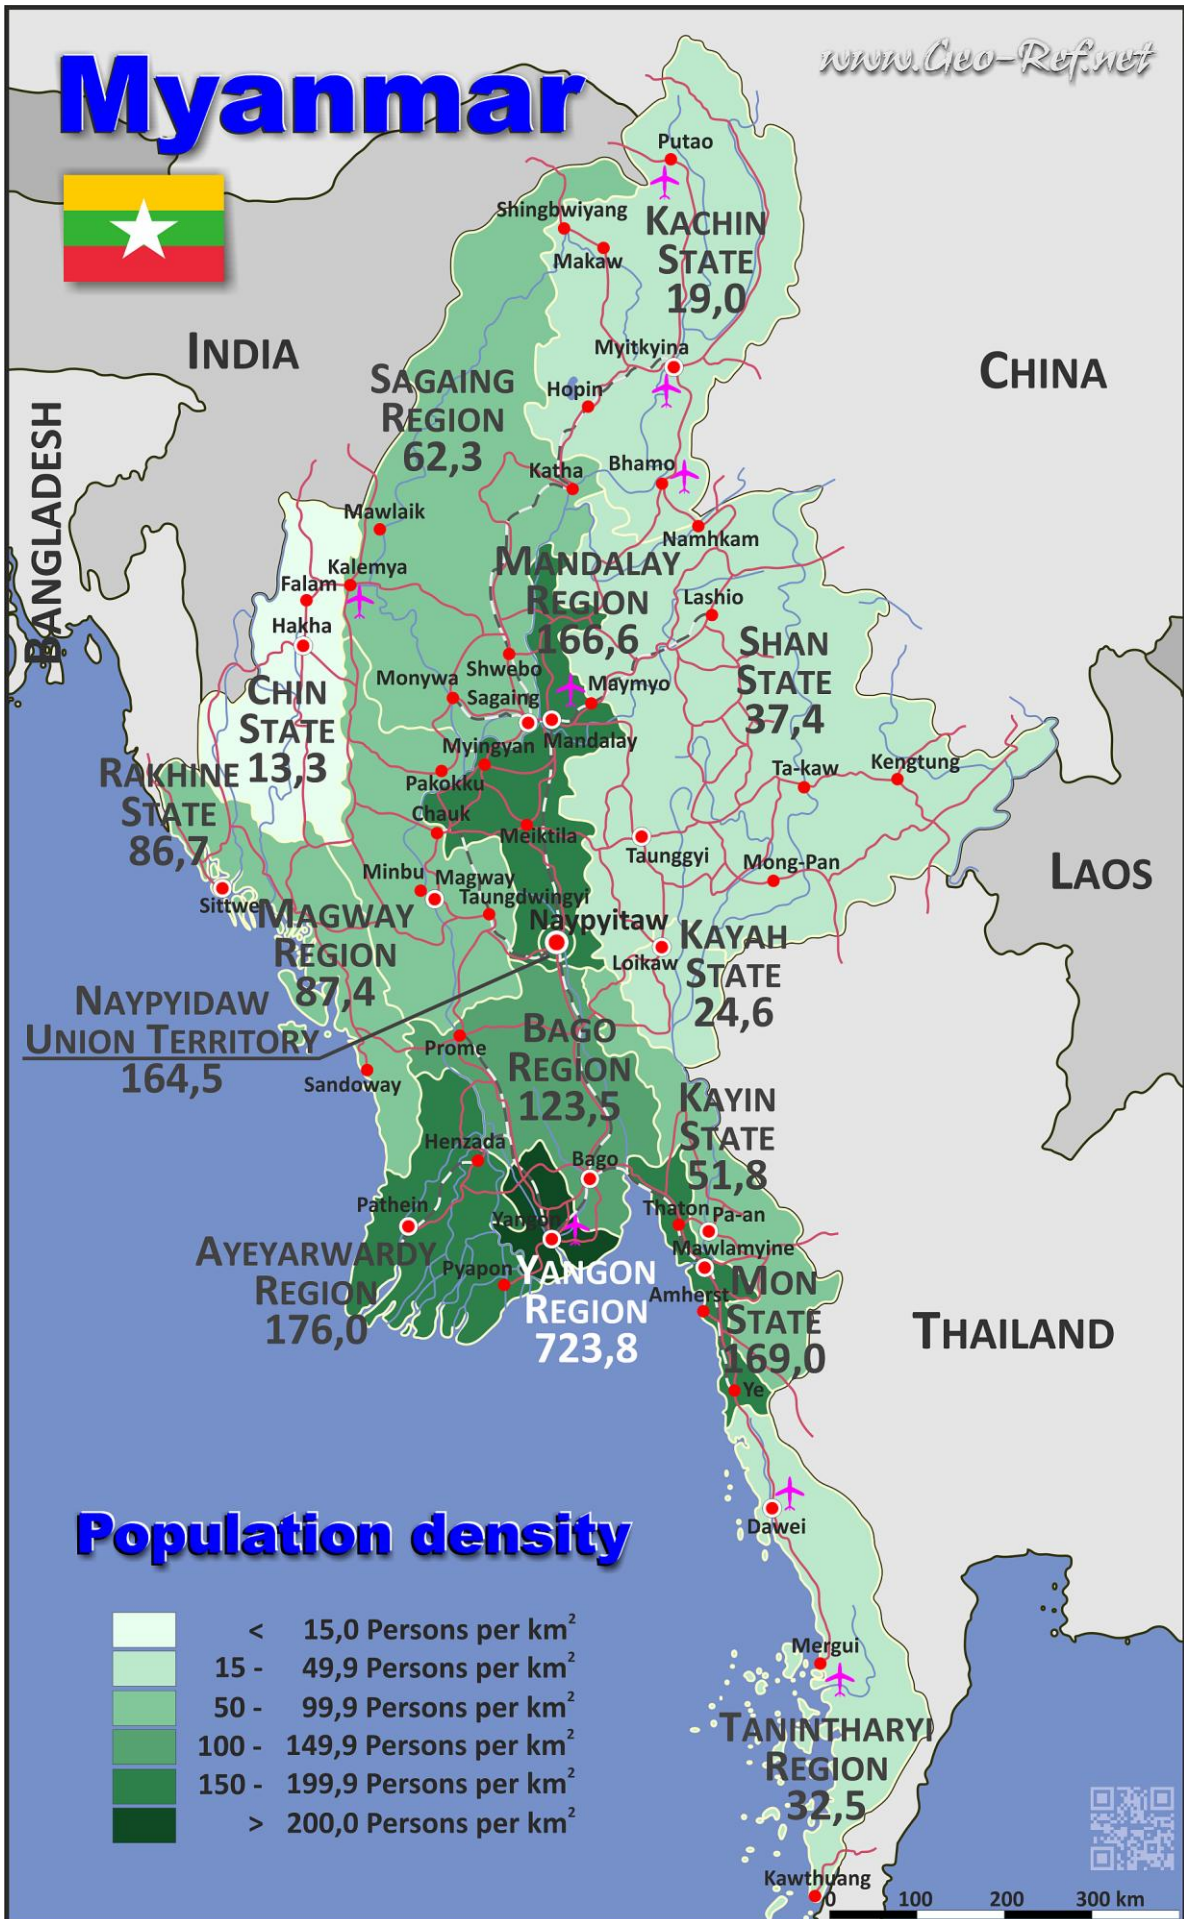

## Population density

	< 15,0 Persons per km <sup>2</sup>
	15 - 49,9 Persons per km <sup>2</sup>
	50 - 99,9 Persons per km <sup>2</sup>
	100 - 149,9 Persons per km <sup>2</sup>
	150 - 199,9 Persons per km <sup>2</sup>
	> 200,0 Persons per km <sup>2</sup>

0 100 200 300 km

We have published on the country page usually the population density of the country, the mostly interesting thematic map. But the real power of our offer consists in the display of your own data, drawing so your own maps with your results or relevant data.