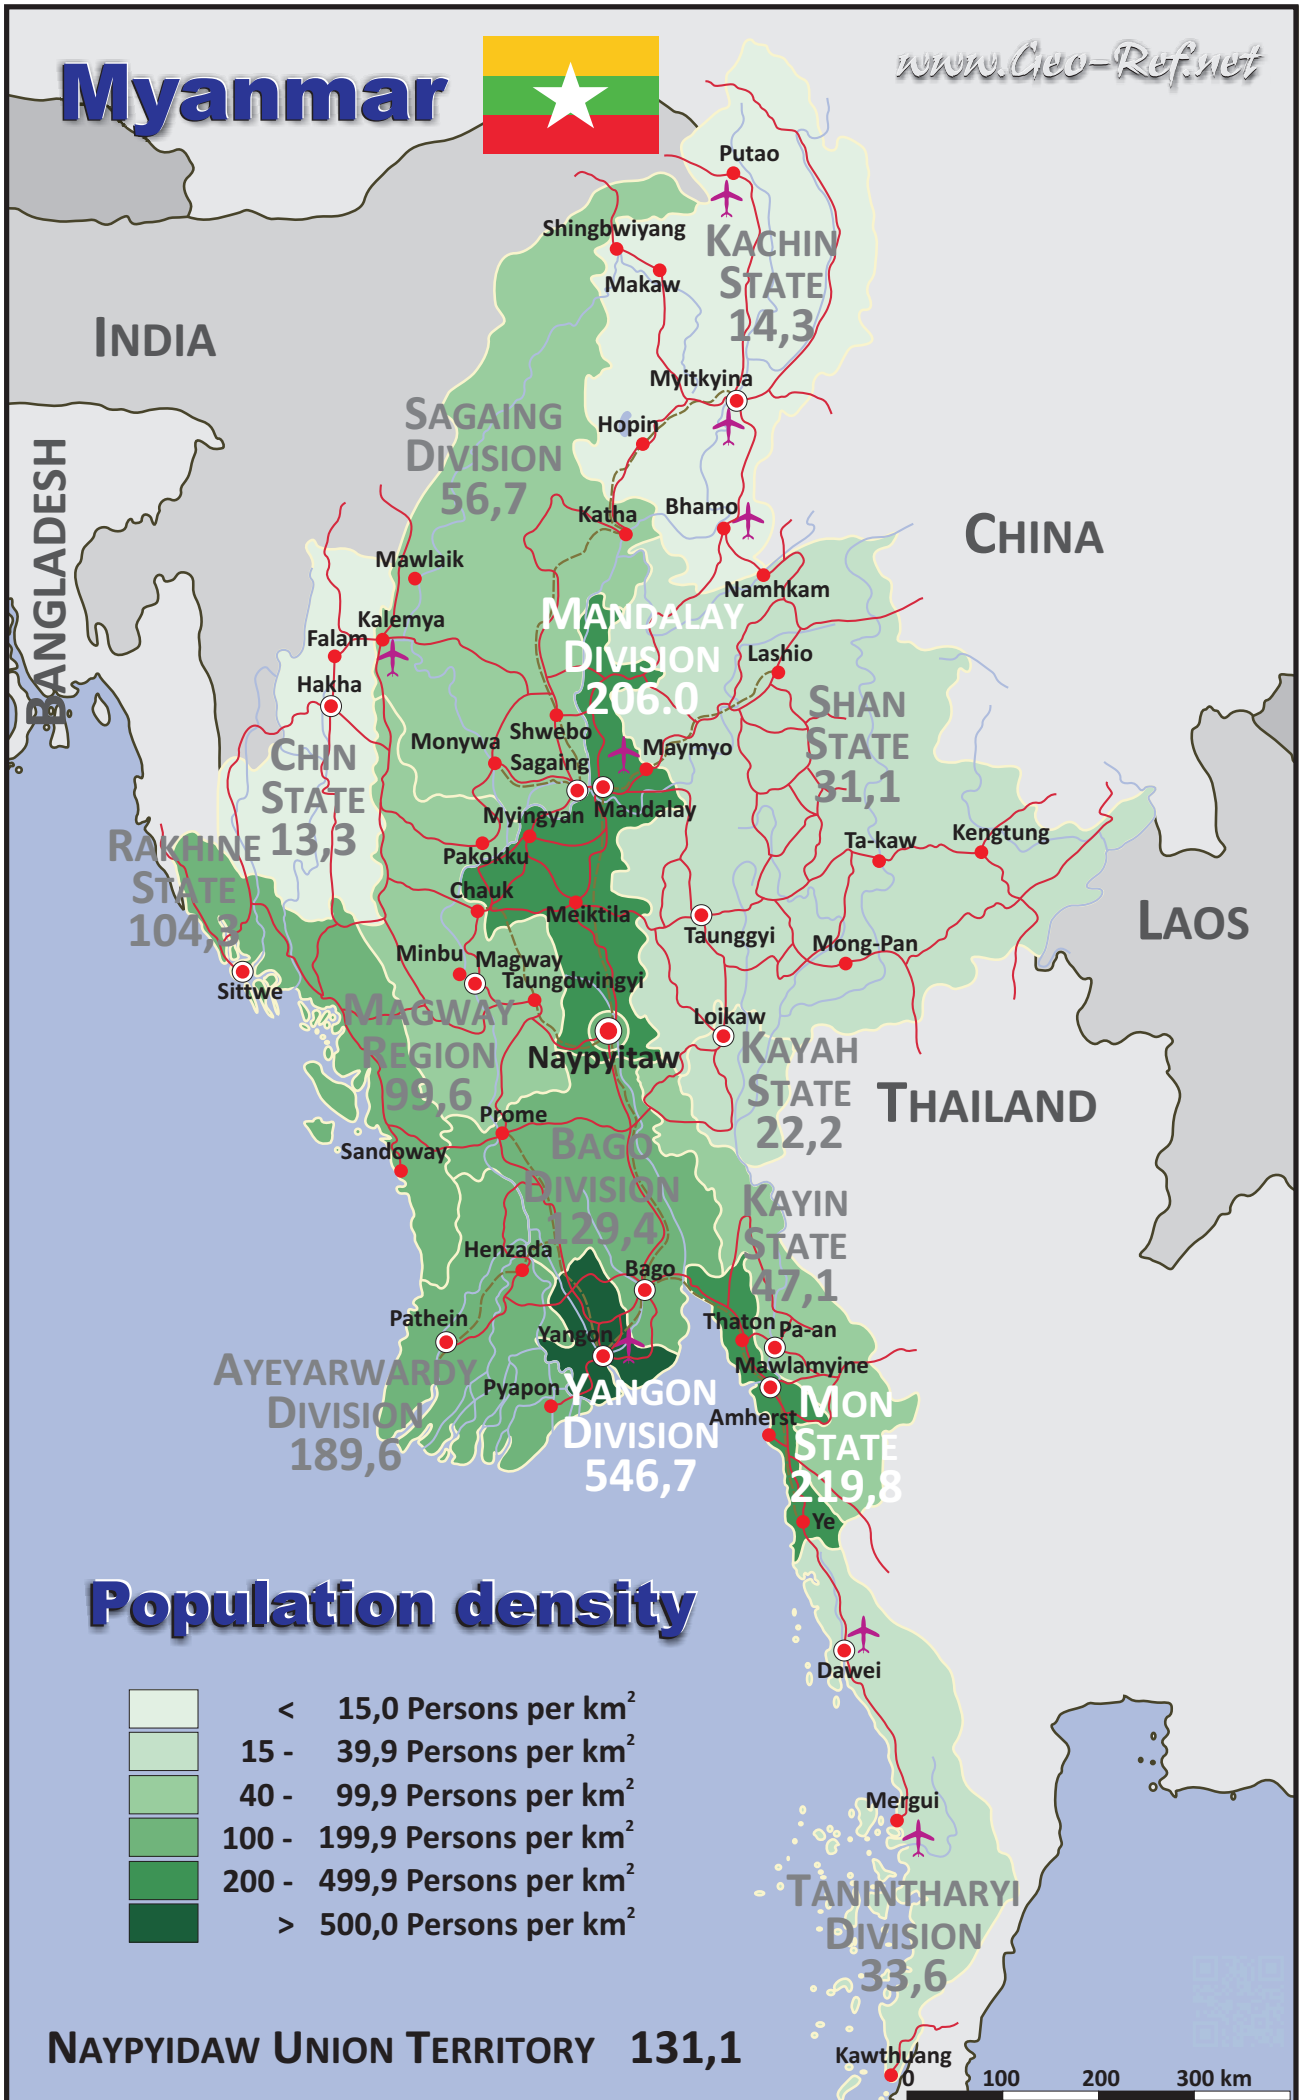

## Population density

	< 15,0 Persons per km <sup>2</sup>
	15 - 39,9 Persons per km <sup>2</sup>
	40 - 99,9 Persons per km <sup>2</sup>
	100 - 199,9 Persons per km <sup>2</sup>
	200 - 499,9 Persons per km <sup>2</sup>
	> 500,0 Persons per km <sup>2</sup>

**NAYPYIDAW UNION TERRITORY 131,1**

100 200 300 km

We have published on the country page usually the population density of the country, the mostly interesting thematic map. But the real power of our offer consists in the display of your own data, drawing so your own maps with your results or relevant data.