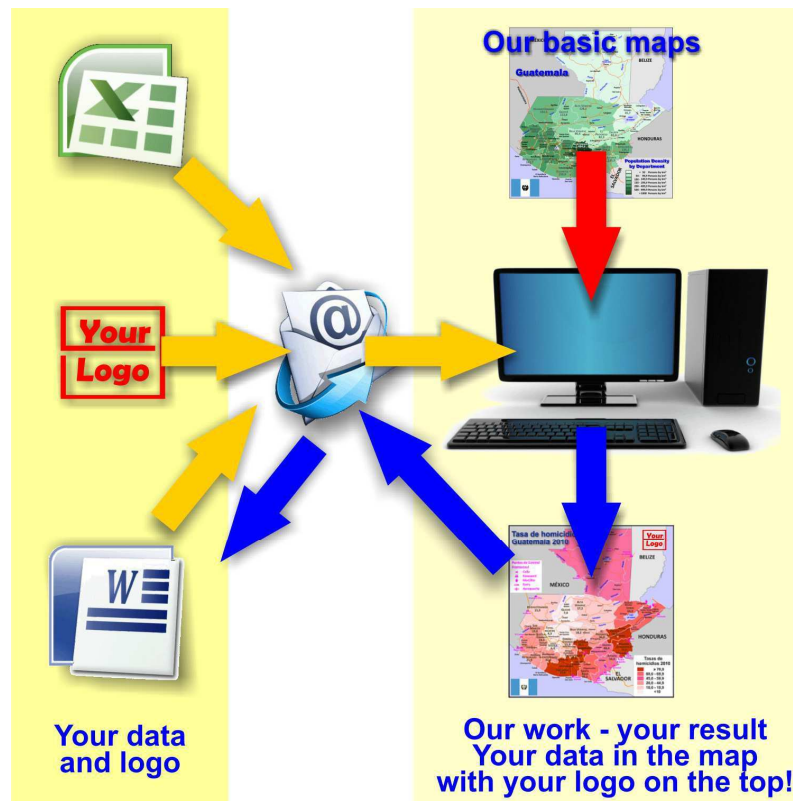

# Mozambique

[www.Cleo-Ref.net](http://www.Cleo-Ref.net)

## About the maps on [www.geo-ref.net](http://www.geo-ref.net)

All maps published on this site are **free to use without costs, meanwhile the same are not modified**, especially concerning our own site logotype. This is valid for the PNG and the PDF-files.

We have published on the country page usually the population density of the country, the mostly interesting thematic map. But the real power of our offer consists in the display of your own data, drawing so your own maps with your results or relevant data.

So it works:

Please **visit the corresponding page for our detailed conditions of service and supply**. The price of a thematic map is visible on the corresponding country page.

**Visit our page Services to find out about our additional services.**