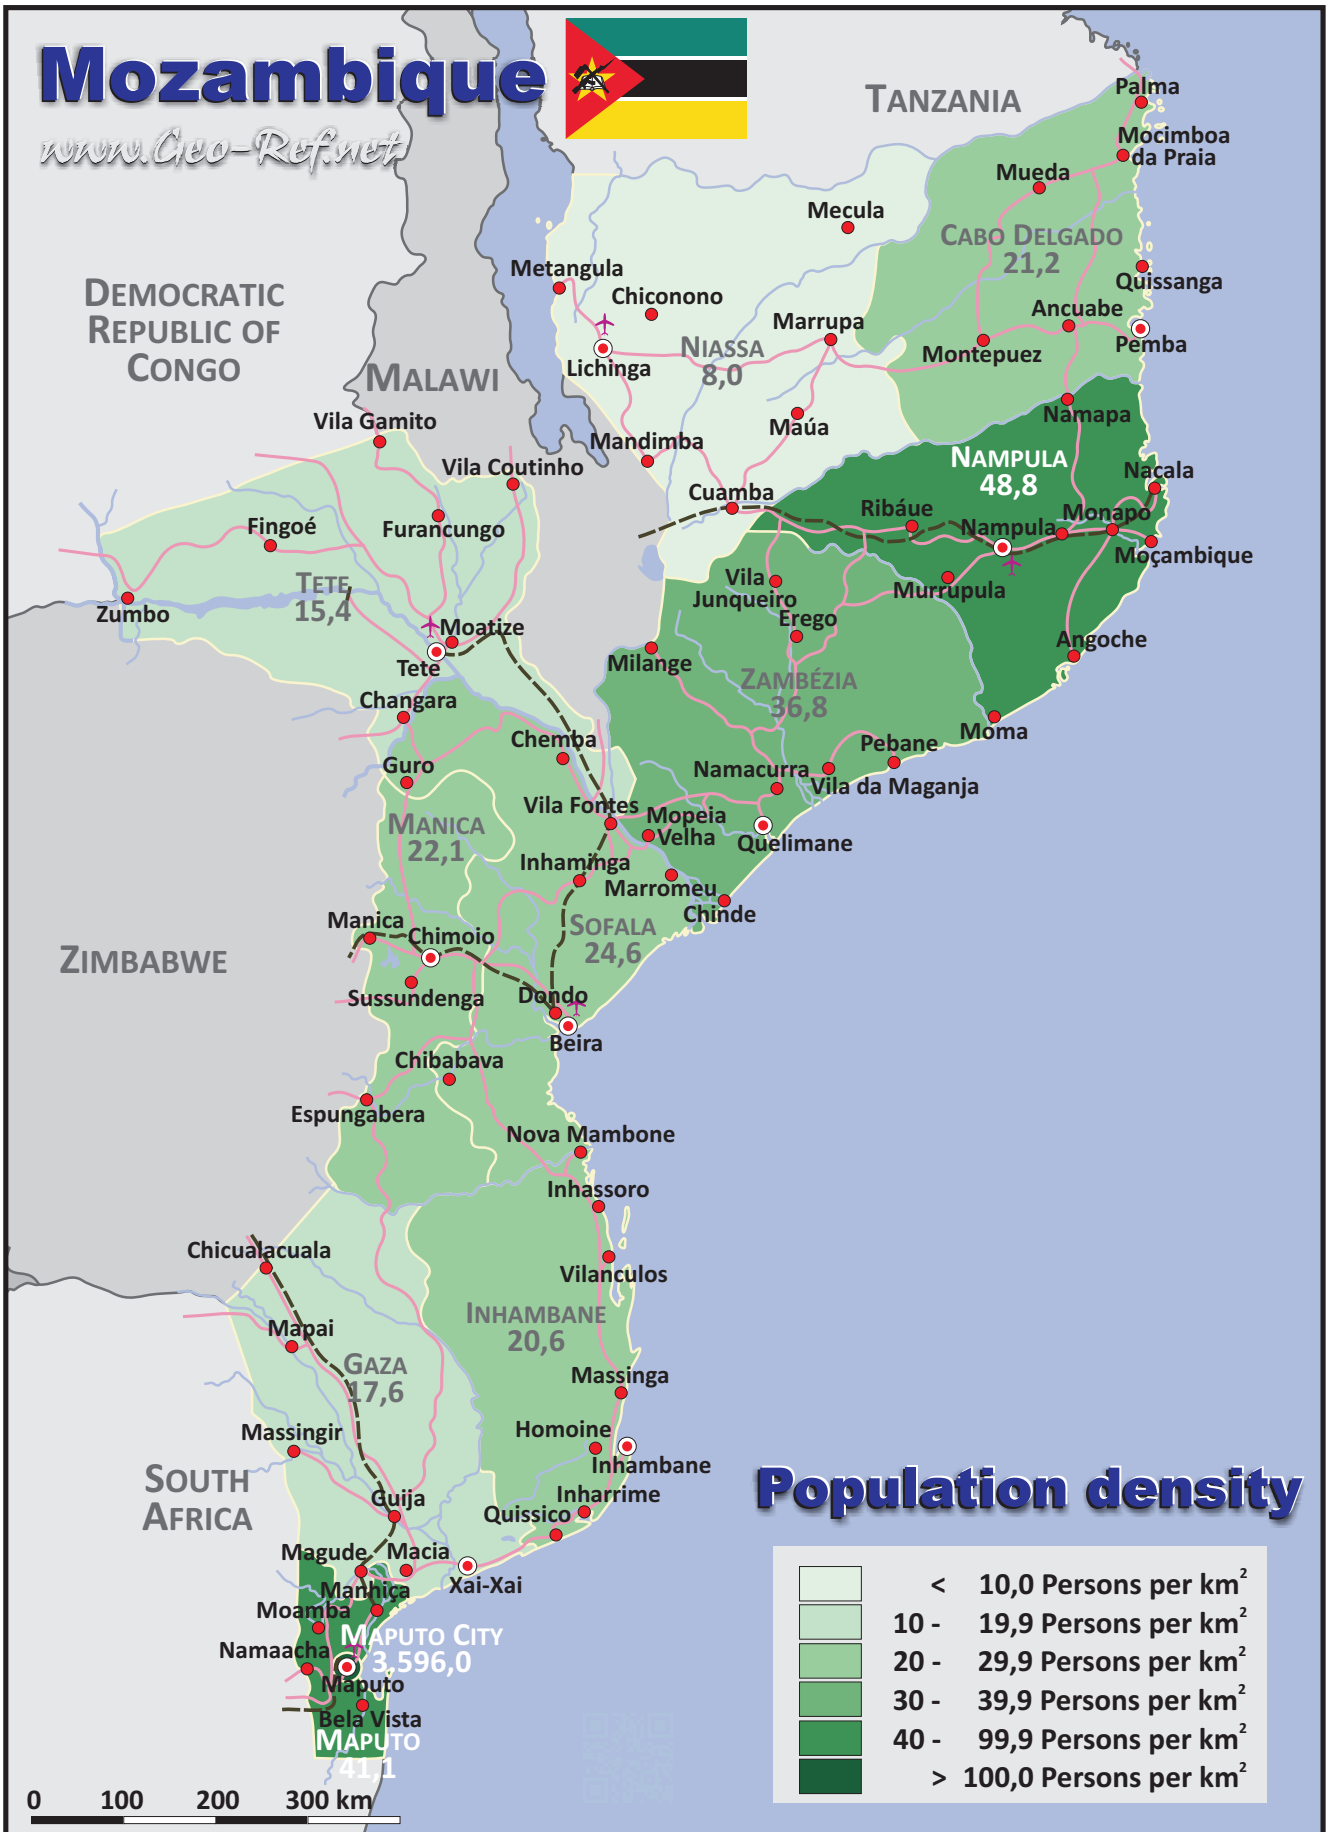

# Mozambique

[www.Cleo-Ref.net](http://www.Cleo-Ref.net)

## About the maps on [www.geo-ref.net](http://www.geo-ref.net)

All maps published on this site are **free to use without costs, meanwhile the same are not modified**, especially concerning our own site logotype. This is valid for the PNG and the PDF-files.

We have published on the country page usually the population density of the country, the mostly interesting thematic map. But the real power of our offer consists in the display of your own data, drawing so your own maps with your results or relevant data.