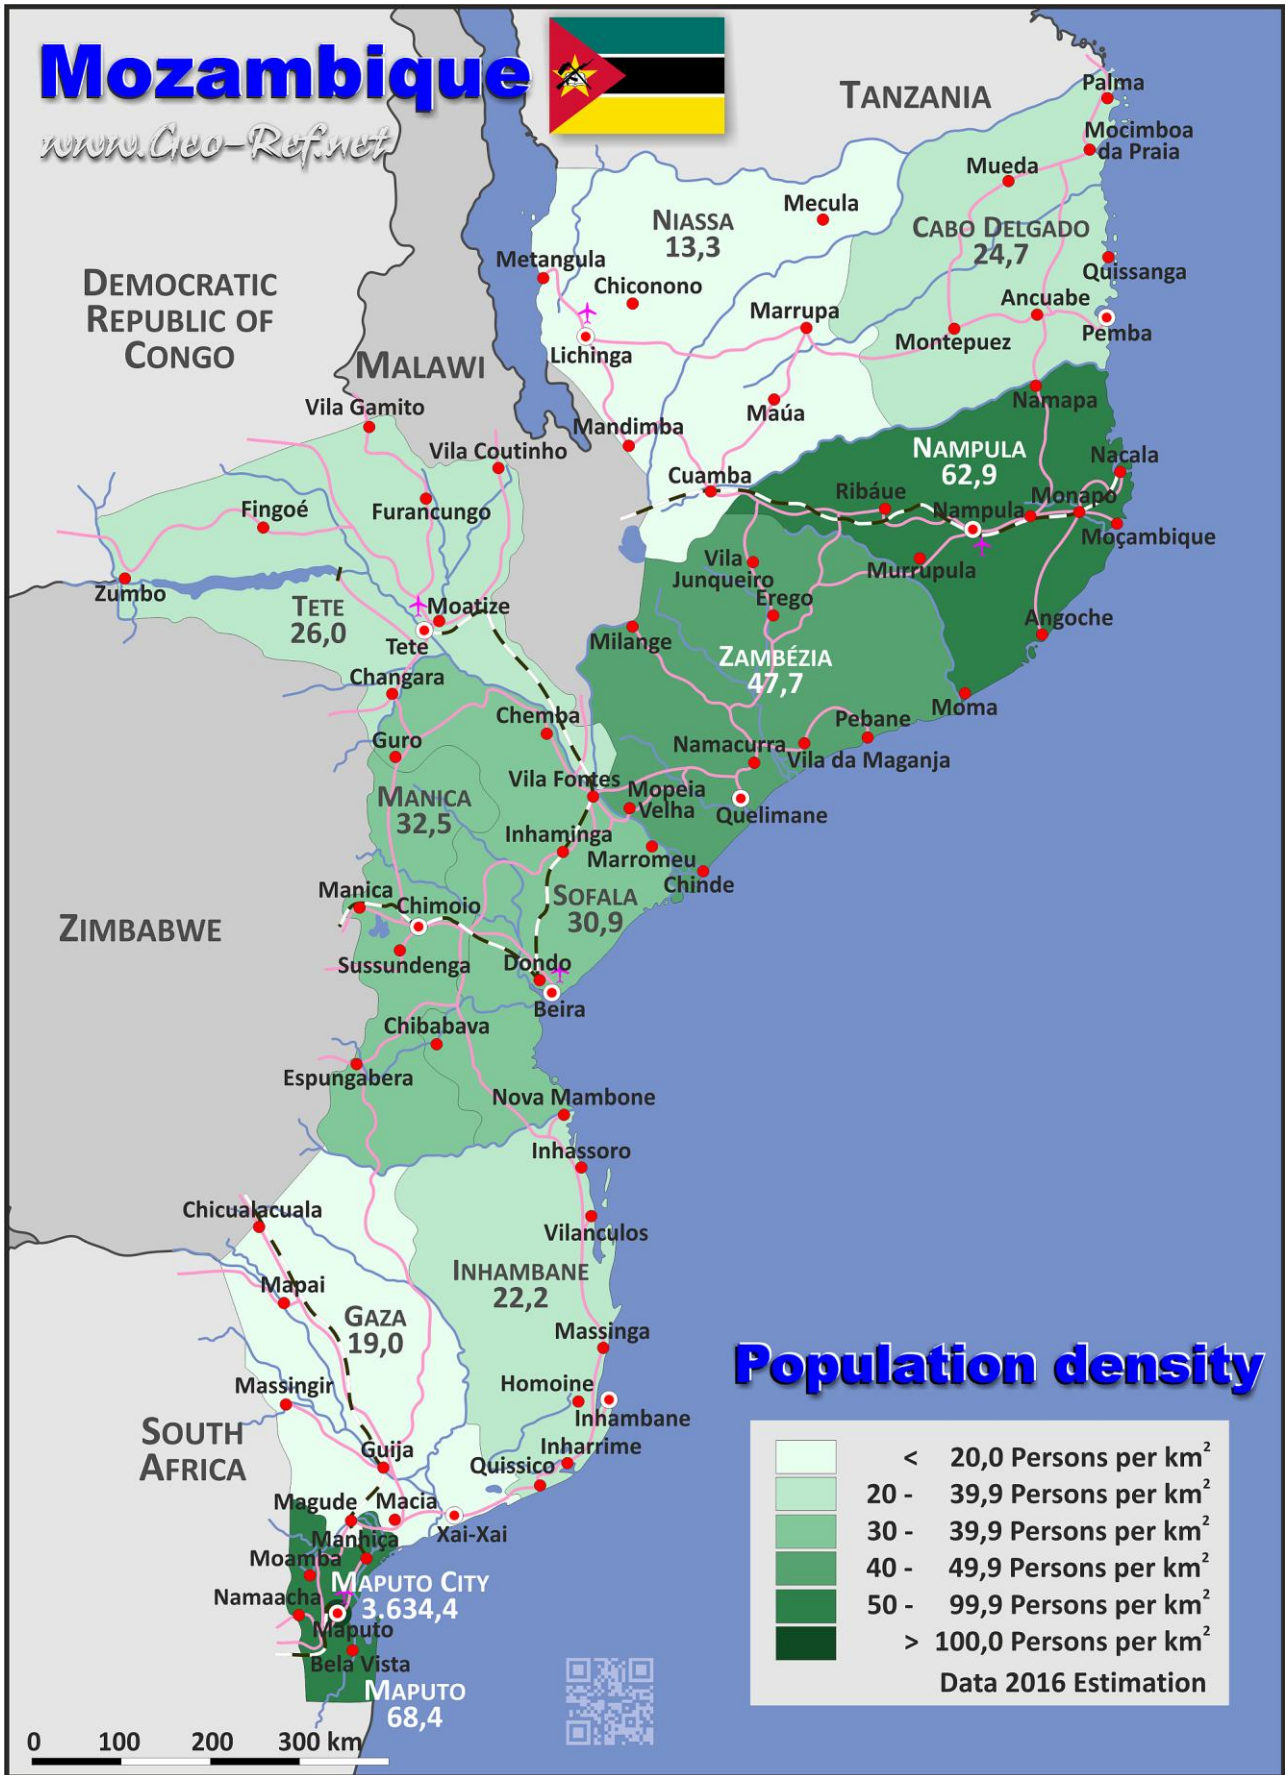

Mozambique

www.Ceo-Ref.net

0 100 200 300 km

About the maps on www.geo-ref.net

All maps published on this site are **free to use without costs, meanwhile the same are not modified**, especially concerning our own site logotype. This is valid for the PNG and the PDF-files.

We have published on the country page usually the population density of the country, the mostly interesting thematic map. But the real power of our offer consists in the display of your own data, drawing so your own maps with your results or relevant data.

So it works:

Please **visit the corresponding page for our detailed conditions of service and supply**. The price of a thematic map is visible on the corresponding country page.

Visit our page Services to find out about our additional services.