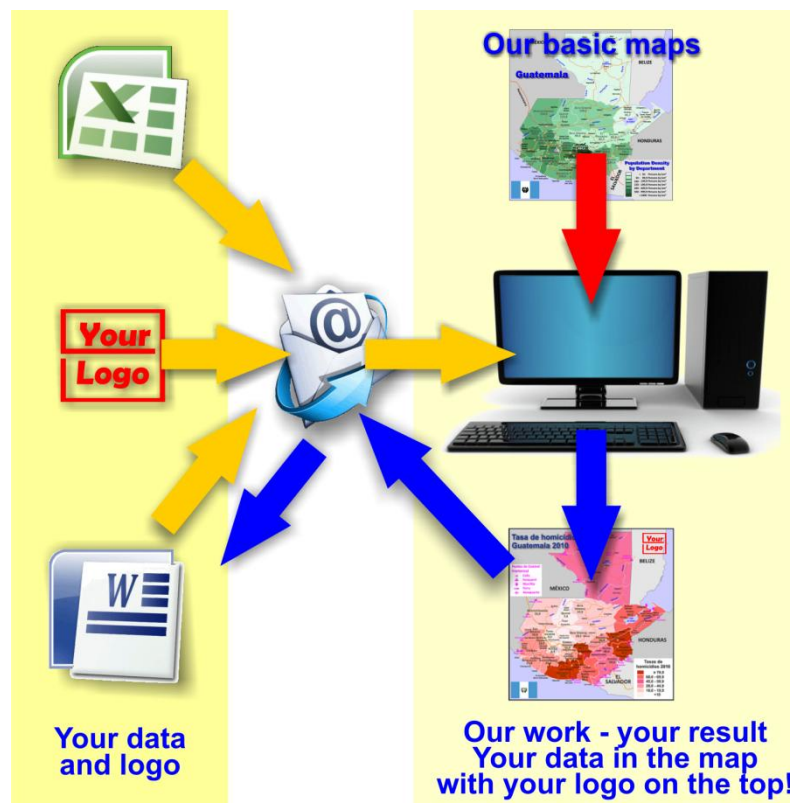

www.Ceo-Ref.net

About the maps on www.geo-ref.net

All maps published on this site are **free to use without costs, meanwhile the same are not modified**, especially concerning our own site logotype. This is valid for the PNG and the PDF-files.

We have published on the country page usually the population density of the country, the mostly interesting thematic map. But the real power of our offer consists in the display of your own data, drawing so your own maps with your results or relevant data.

So it works:

Please **visit the corresponding page for our detailed conditions of service and supply**. The price of a thematic map is visible on the corresponding country page.

Visit our page Services to find out about our additional services.