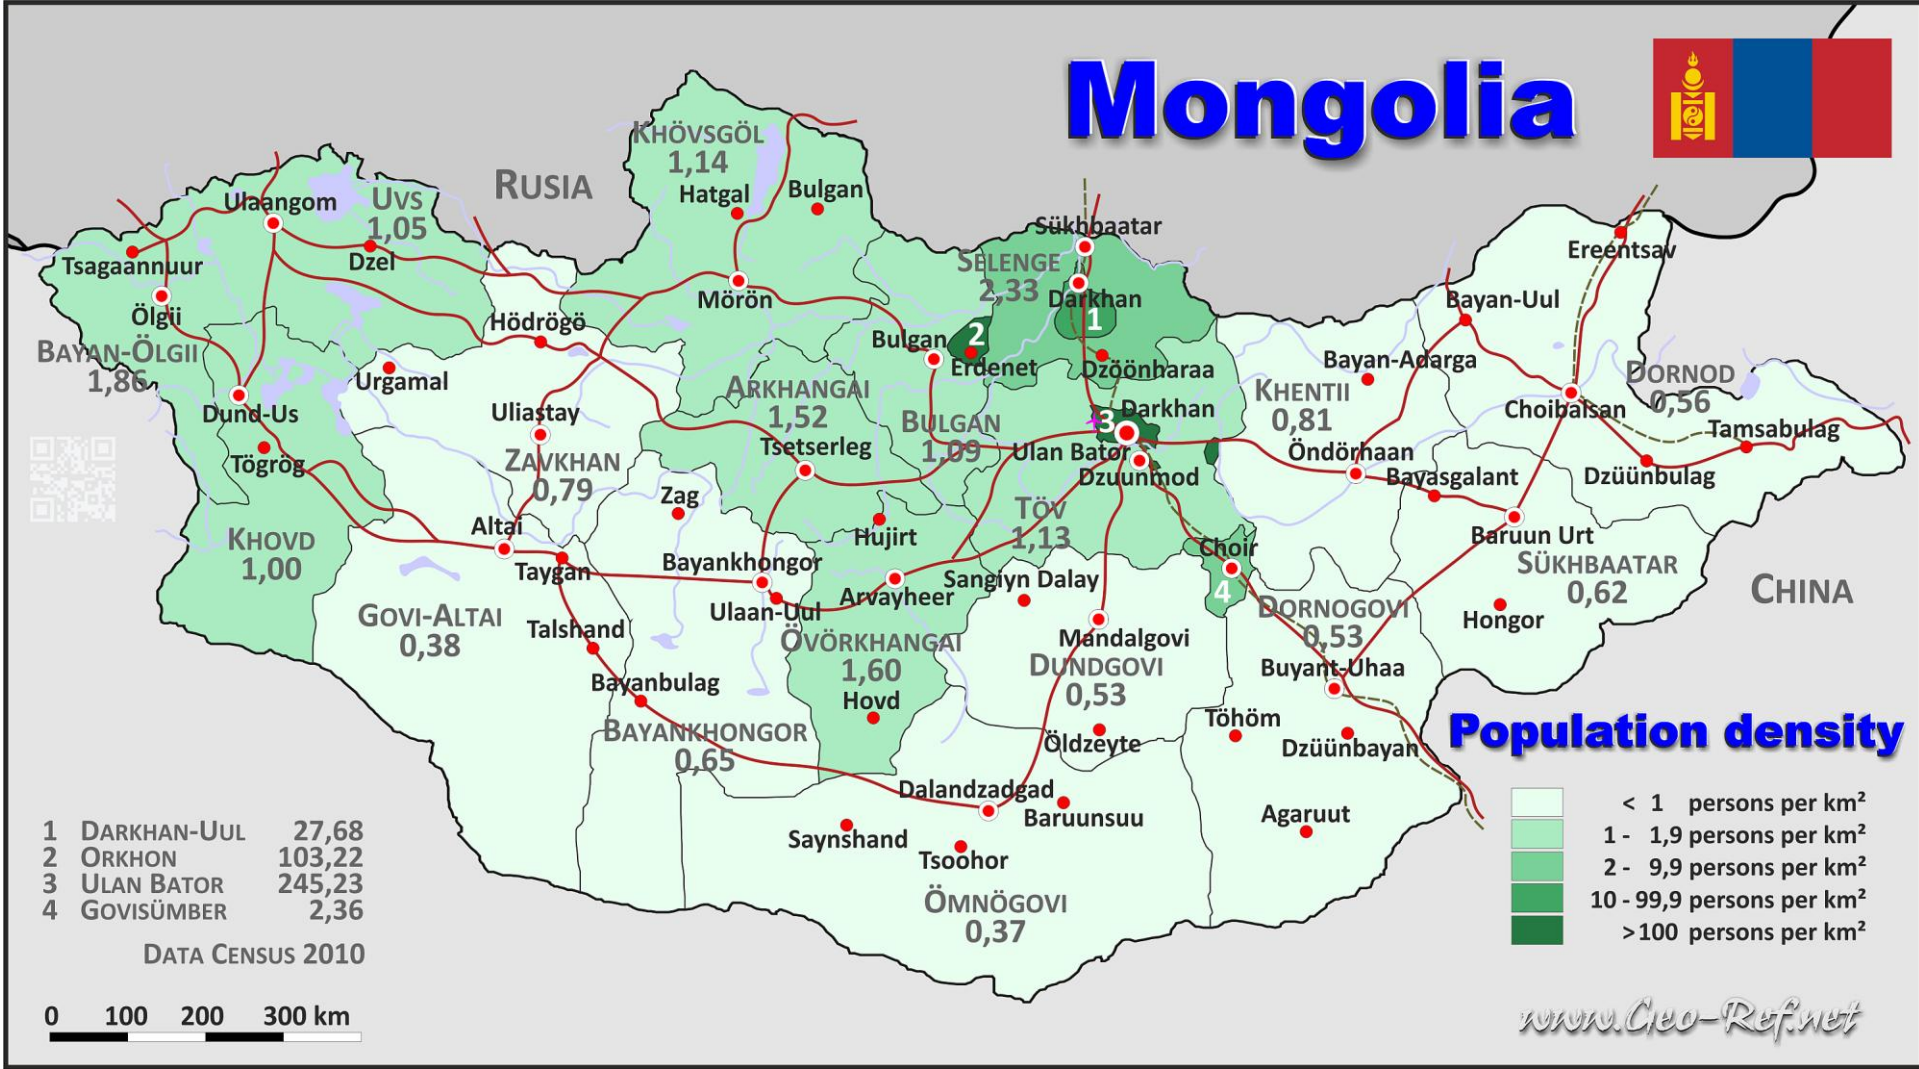

# Mongolia

1	DARKHAN-UUL	27,68
2	ORKHON	103,22
3	ULAN BATOR	245,23
4	GOVISÜMBER	2,36

DATA CENSUS 2010

0 100 200 300 km

## Population density

	< 1 persons per km <sup>2</sup>
	1 - 1,9 persons per km <sup>2</sup>
	2 - 9,9 persons per km <sup>2</sup>
	10 - 99,9 persons per km <sup>2</sup>
	> 100 persons per km <sup>2</sup>

We have published on the country page usually the population density of the country, the mostly interesting thematic map. But the real power of our offer consists in the display of your own data, drawing so your own maps with your results or relevant data.