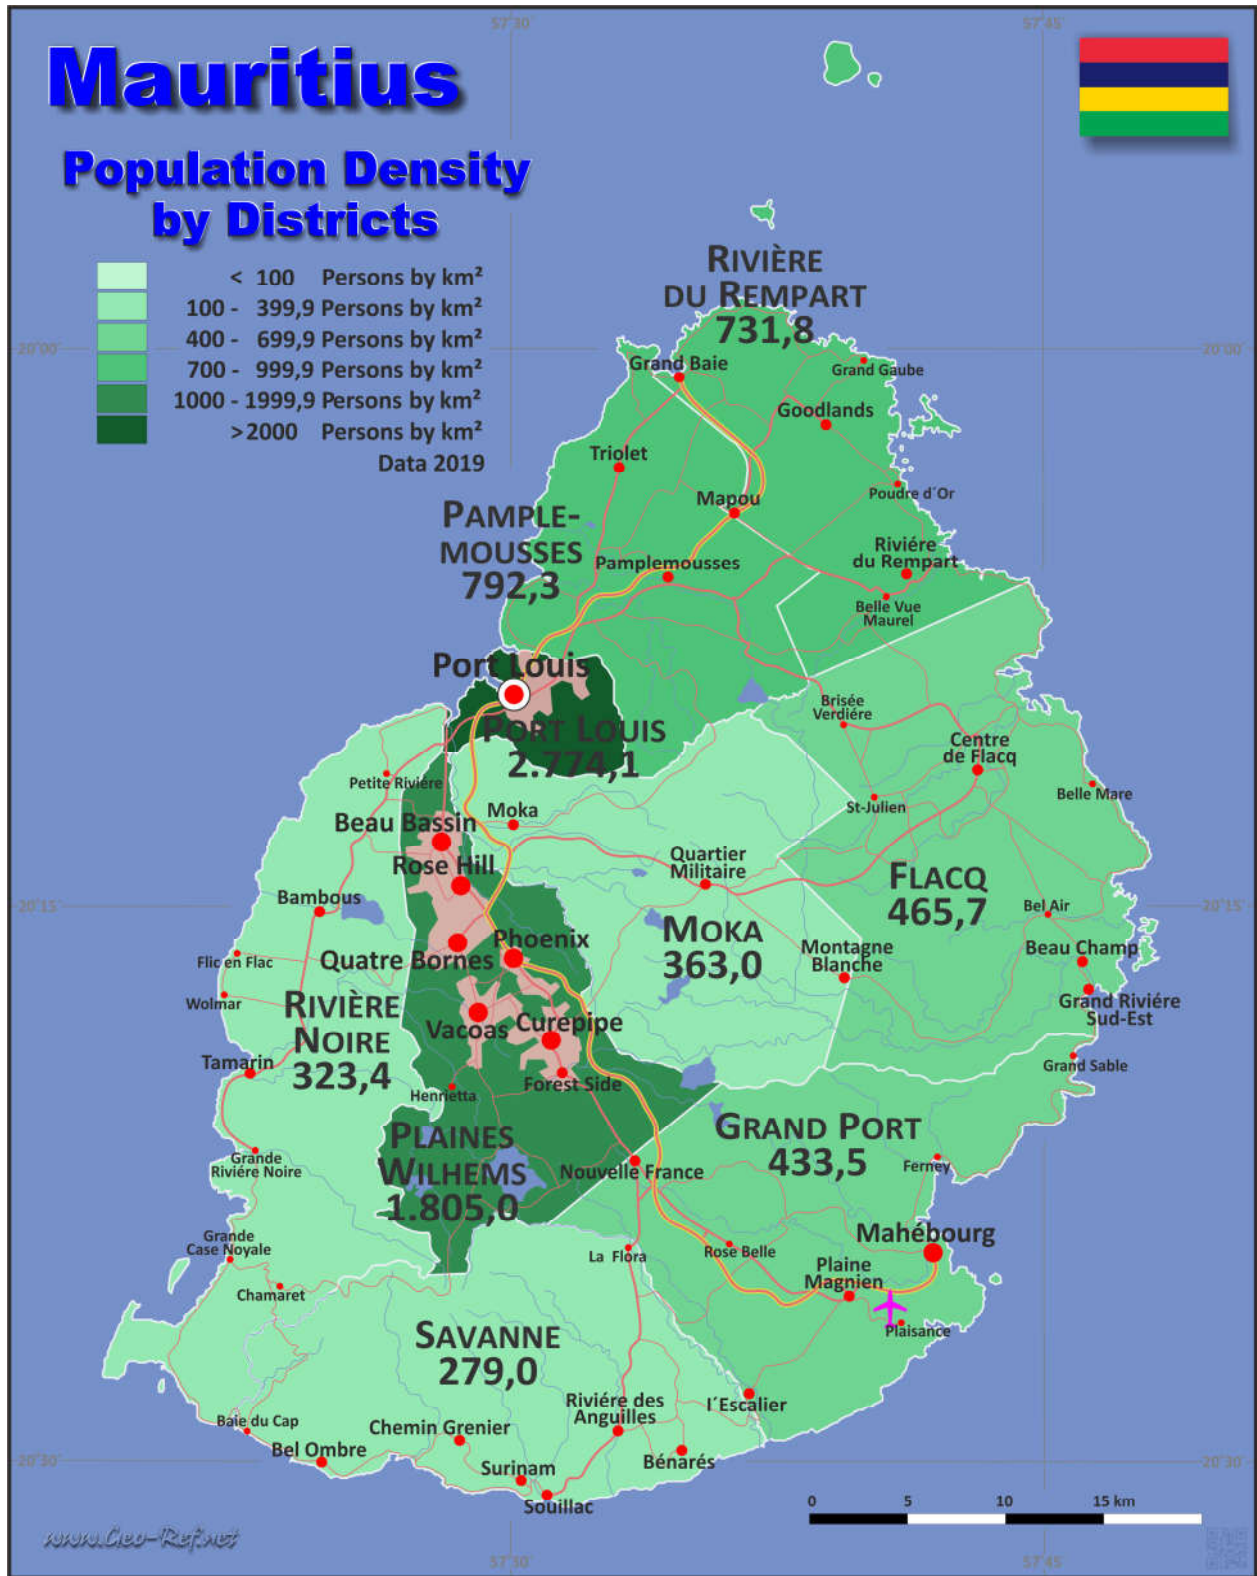

# Mauritius

## Population Density by Districts

We have published on the country page usually the population density of the country, the mostly interesting thematic map. But the real power of our offer consists in the display of your own data, drawing so your own maps with your results or relevant data.

So it works:

Please **visit the corresponding page for our detailed conditions of service and supply**. The price of a thematic map is visible on the corresponding country page.

**Visit our page Services to find out about our additional services.**