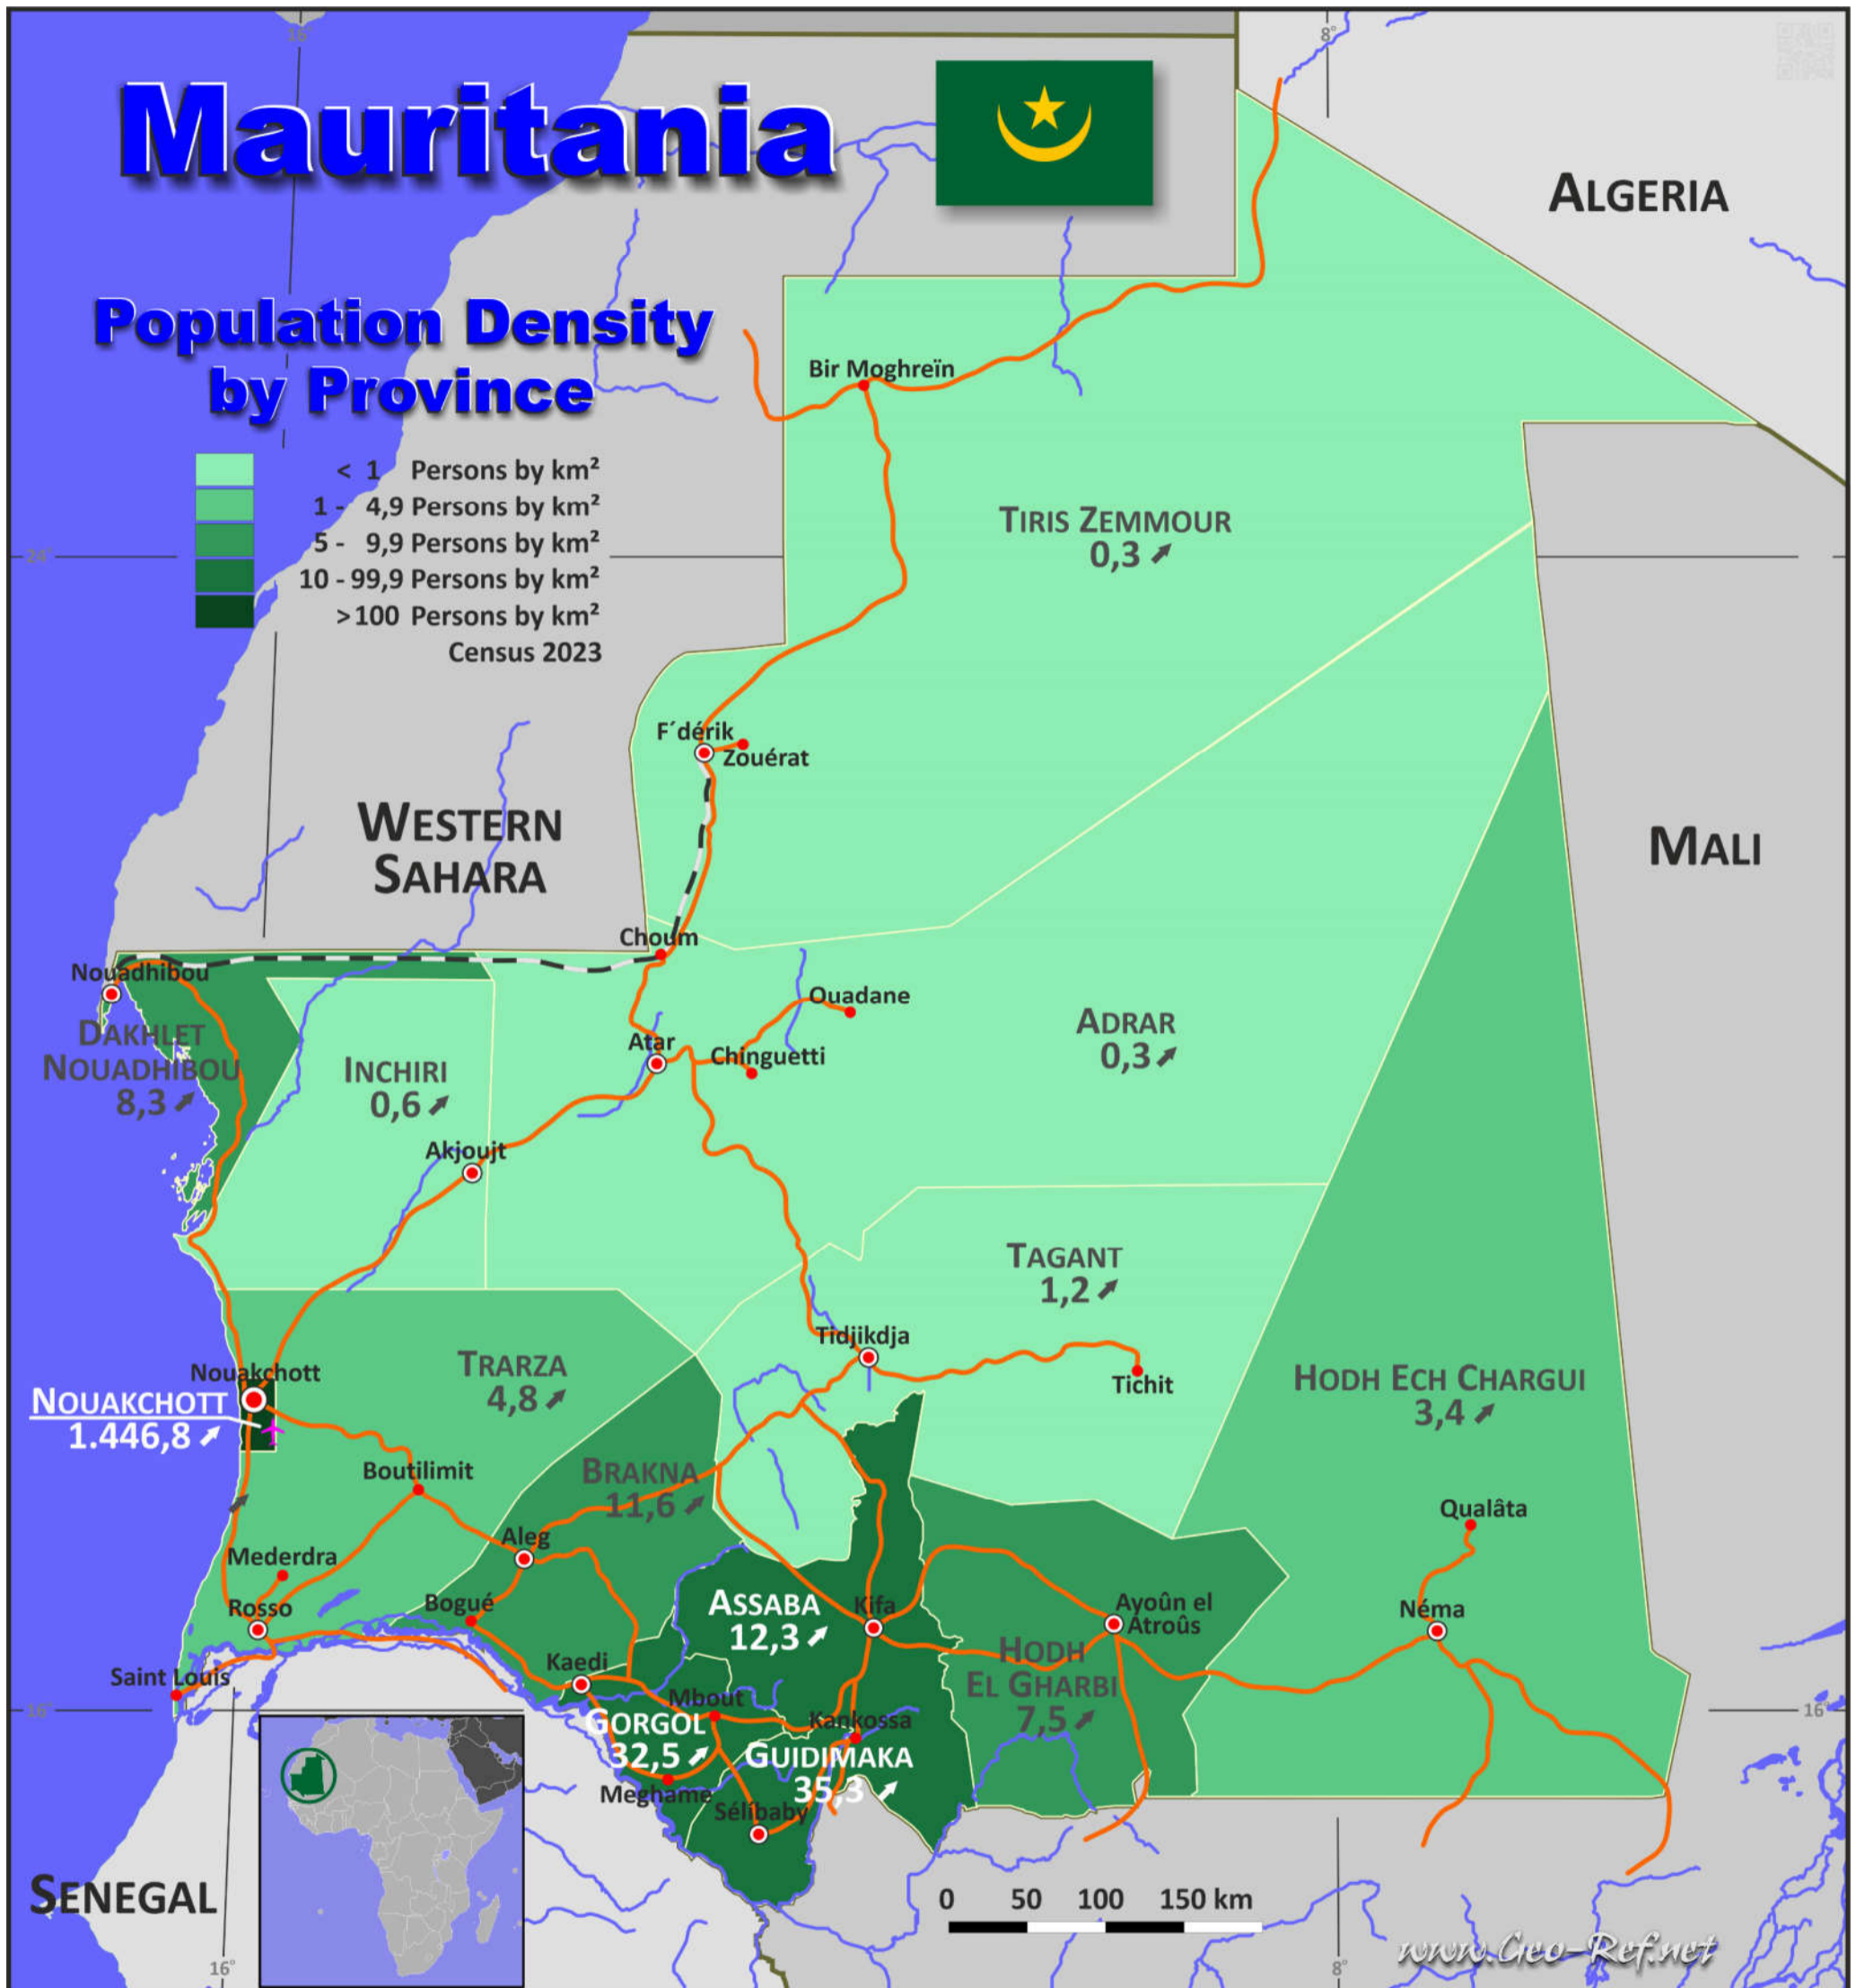

Mauritania

ALGERIA

Population Density by Province

Administrative division Mauretania

Division by Region

Census 2023

Region	ISO 3166-2	Arabic	Capital	Area km ²	Population	Density Persons/km ²
Adrar	MR-07	ادرار	Atar	215.300	71.623	0,3
Assaba	MR-03	العصابة	Kiffa	36.600	451.804	12,3
Brakna	MR-05	براكنة	Aleg	33.800	391.310	11,6
Dakhlet Nouadhibou	MR-08	داخلت انواذيبو	Nouadhibou	22.300	184.459	8,3
Gorgol	MR-04	غورغول	Kaédi	13.600	442.490	32,5
Guidimaka	MR-10	غيدماغا	Sélibaby	10.300	363.075	35,3
Hodh Ech Chargui	MR-01	الحوض الشرقي	Néma	182.700	625.643	3,4
Hodh El Gharbi	MR-02	الحوض الغربي	Aioun el Atrouss	53.400	403.089	7,5
Inchiri	MR-12	انشيري	Akjoujt	46.800	29.484	0,6
Nouakchott	MR-NKC	انواكشوط	Nouakchott	1.000	1.446.761	1.446,8
Tagant	MR-00	تكانت	Tidjikdja	95.200	114.760	1,2
Tiris Zemmour	MR-11	تيرس زمور	Zouérate	252.900	79.129	0,3
Trarza	MR-06	اترارزه	Rosso	67.800	323.903	4,8
Total				1.031.700	4.927.530	4,8

About the maps on www.geo-ref.net

Each map published on our web site is free to use without costs, meanwhile the same is not modified, especially concerning our own site logotype. This is valid for all published PNG and the PDF-files.

We have published on the country page usually the population density of the country, the mostly interesting thematic map. But the real power of our offer consists in the display of your own data, drawing so your own maps with your results or relevant data.

The so generated thematic maps you can order as illustrations for reports and publications, in huger format for maps – mostly till A0 format. Also for the inclusion in PowerPoint presentations we can offer the maps, as bitmap or in vector format