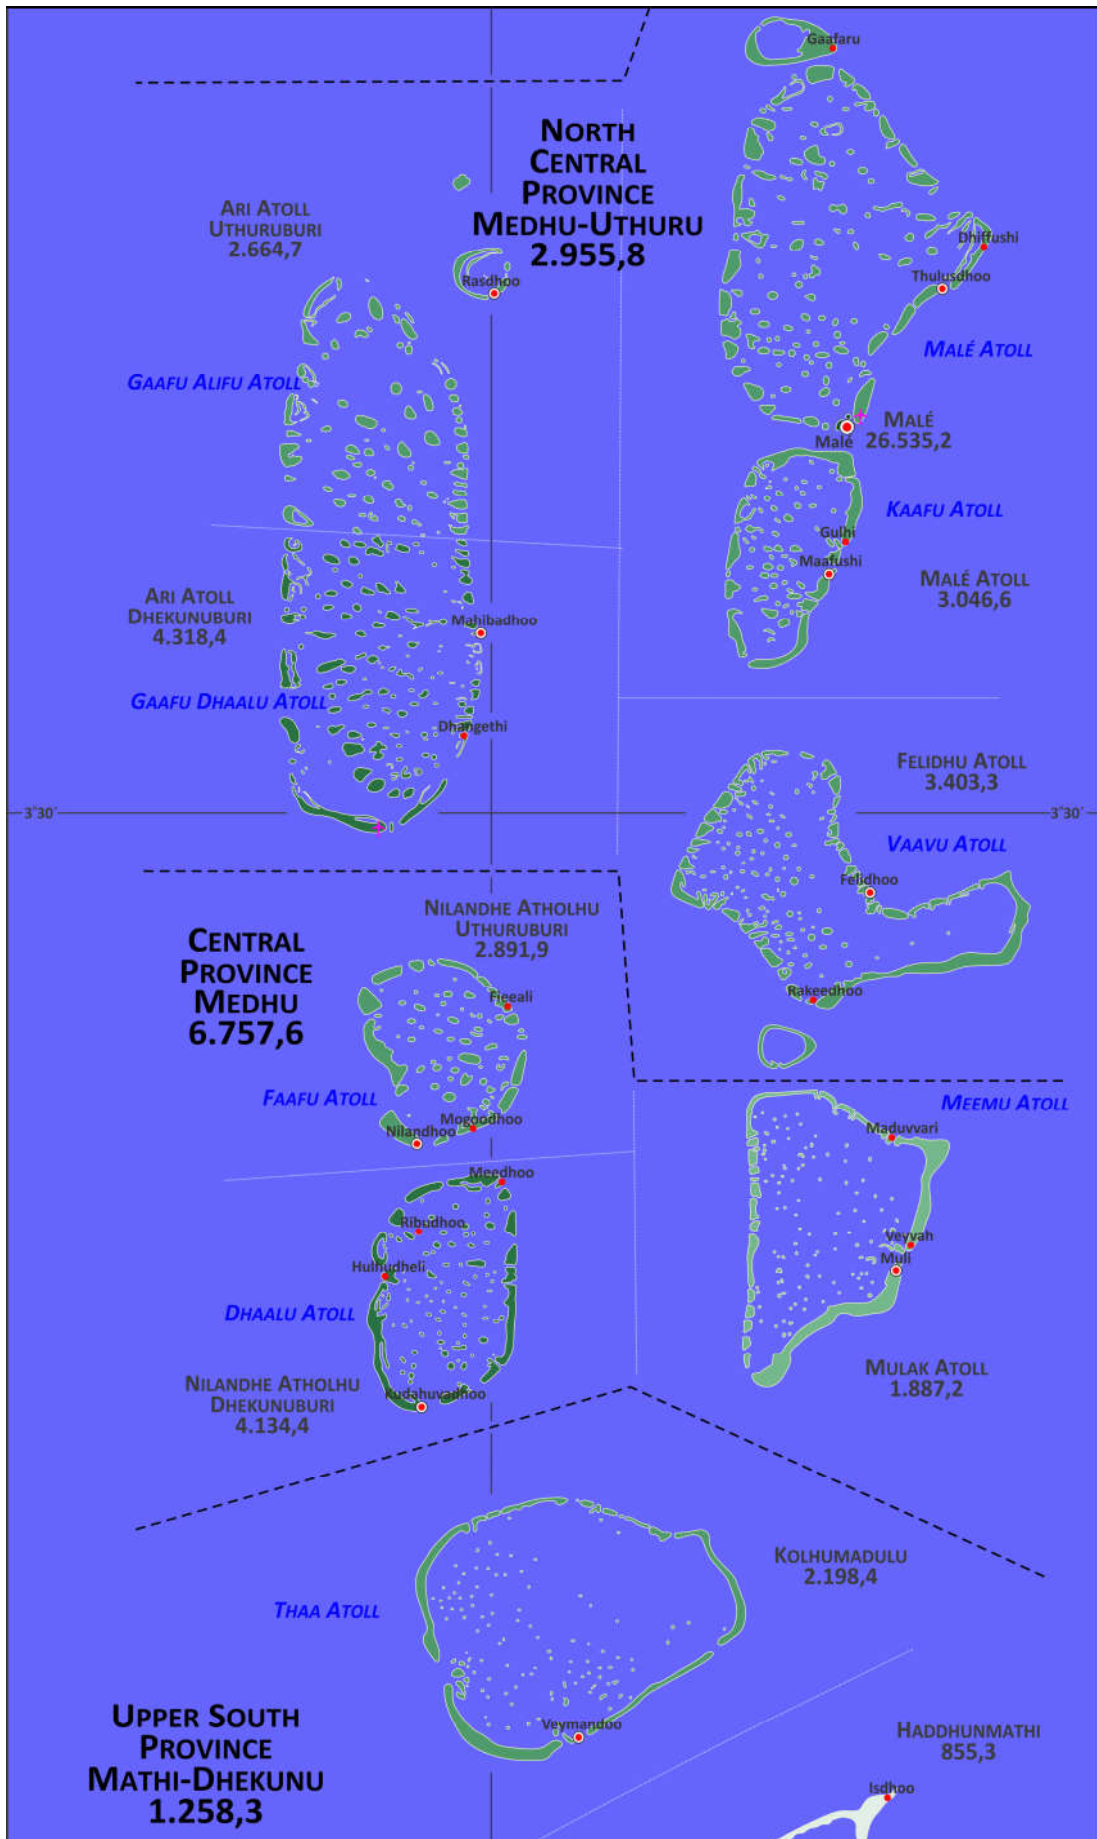

Maldives

Population Density by Districts

0°00' 0°00'

SOUTH PROVINCE DHEKUNU 1.951,6

73°00'

About the maps on www.geo-ref.net

All maps published on this site are **free to use without costs, meanwhile the same are not modified**, especially concerning our own site logotype. This is valid for the PNG and the PDF-files.

We have published on the country page usually the population density of the country, the mostly interesting thematic map. But the real power of our offer consists in the display of your own data, drawing so your own maps with your results or relevant data.

So it works:

Please **visit the corresponding page for our detailed conditions of service and supply**. The price of a thematic map is visible on the corresponding country page.

Visit our page Services to find out about our additional services.

Your Team from

www.Geo-Ref.net