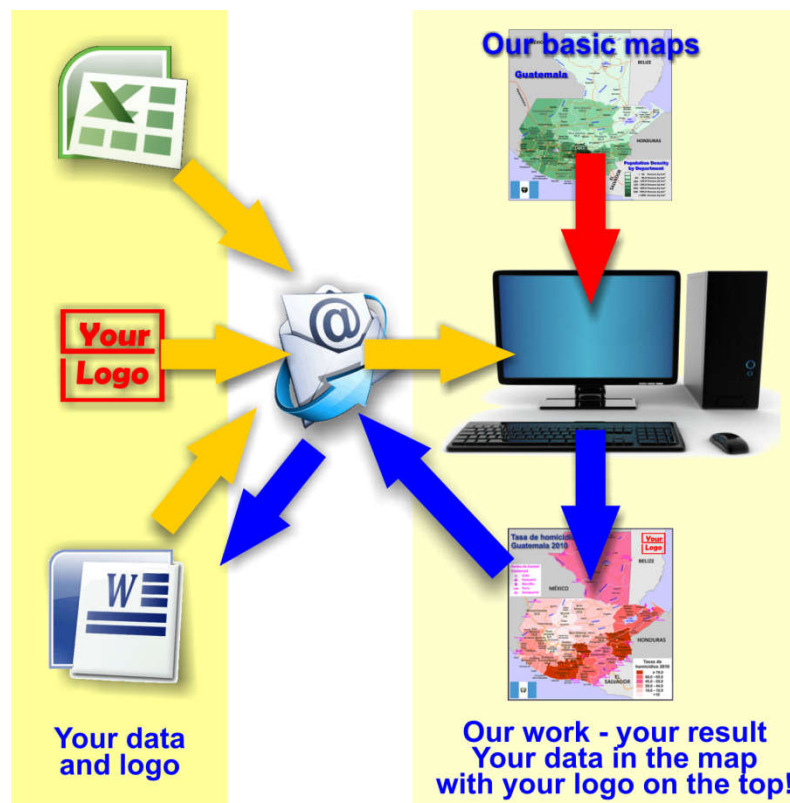

Maldives

Population Density by Districts

0°00' 0°00'

SOUTH PROVINCE DHEKUNU 1.951,6

73°00'

About the maps on www.geo-ref.net

All maps published on this site are **free to use without costs, meanwhile the same are not modified**, especially concerning our own site logotype. This is valid for the PNG and the PDF-files.

We have published on the country page usually the population density of the country, the mostly interesting thematic map. But the real power of our offer consists in the display of your own data, drawing so your own maps with your results or relevant data.

So it works:

Please **visit the corresponding page for our detailed conditions of service and supply**. The price of a thematic map is visible on the corresponding country page.

Visit our page Services to find out about our additional services.