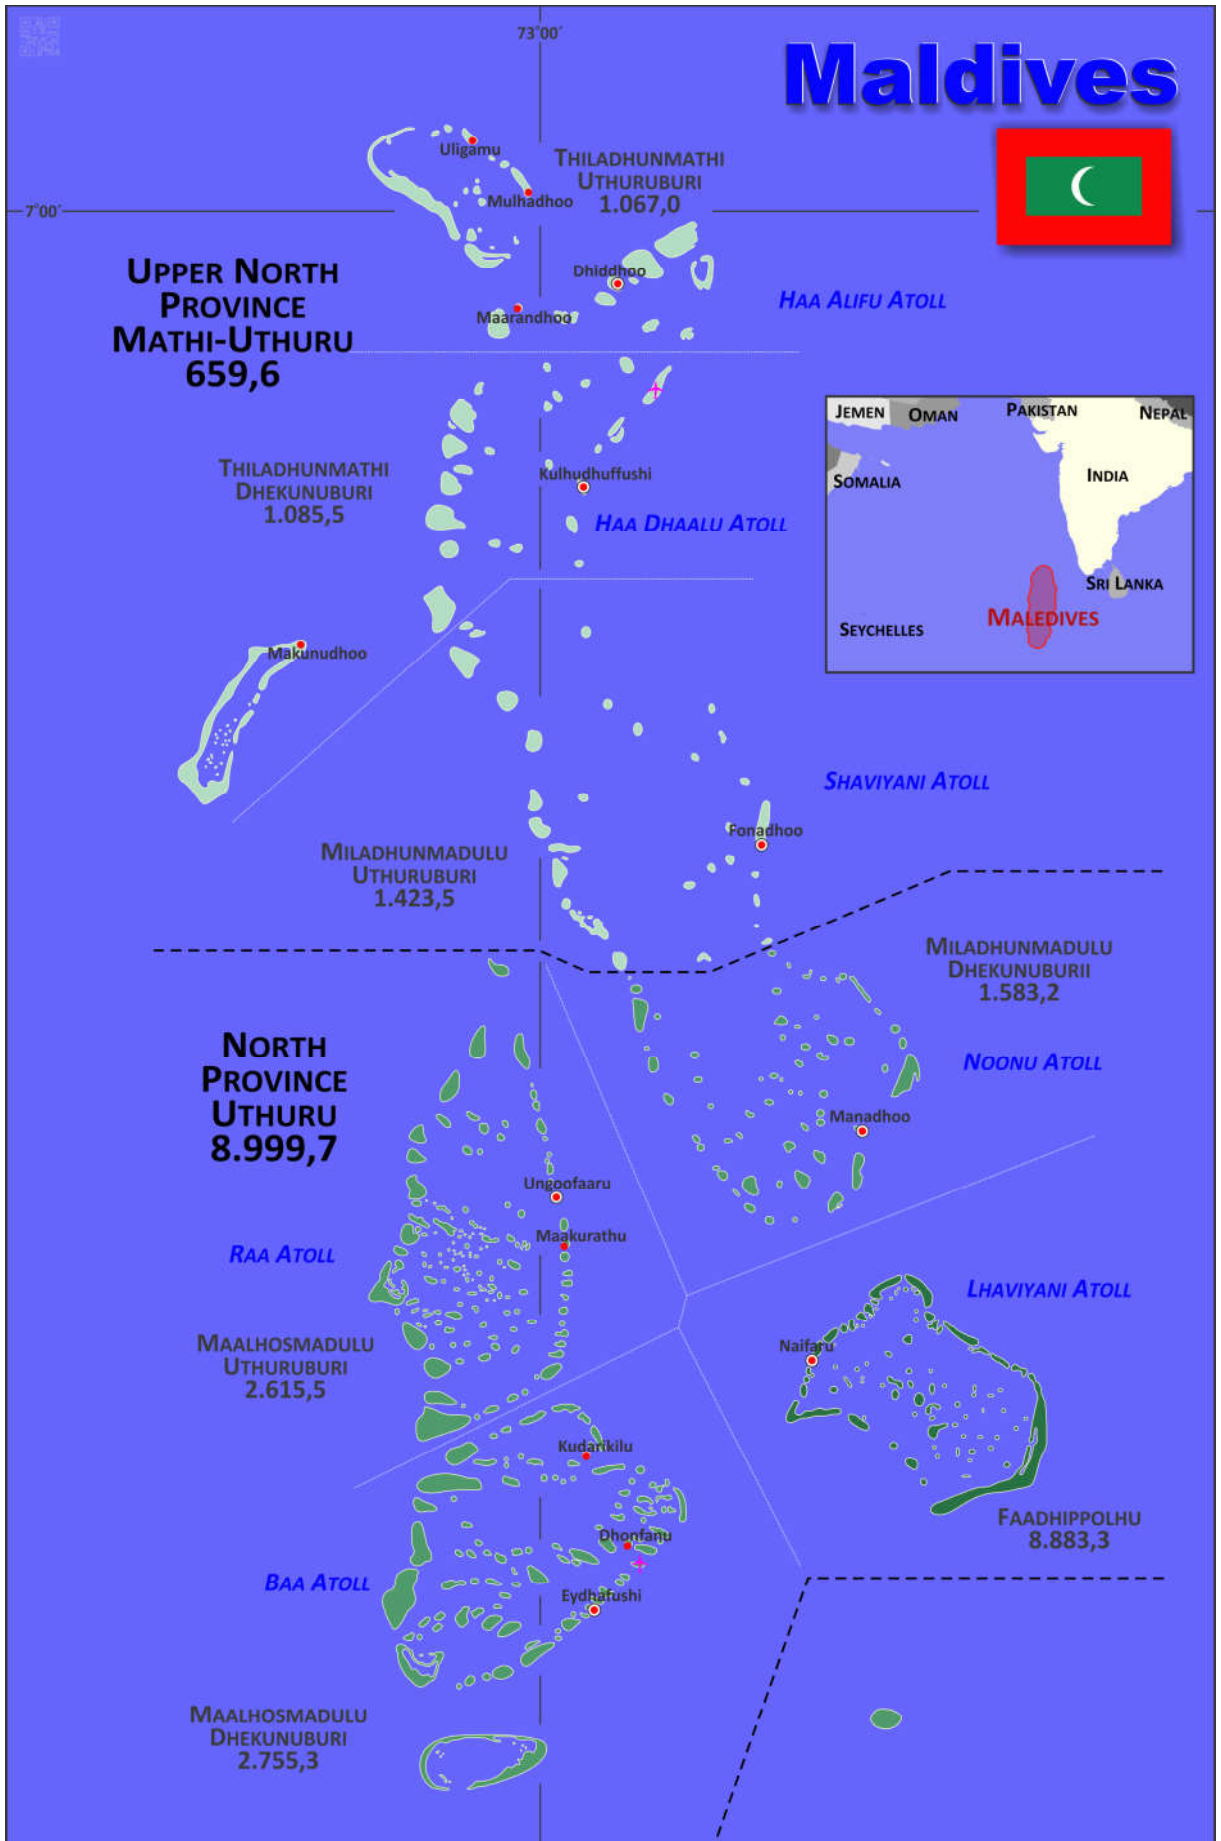

Maldives

Population Density by Districts

0°00' 0°00'

SOUTH PROVINCE DHEKUNU 1.951,6

73°00'

About the maps on www.geo-ref.net

All maps published on this site are **free to use without costs, meanwhile the same are not modified**, especially concerning our own site logotype. This is valid for the PNG and the PDF-files.

We have published on the country page usually the population density of the country, the mostly interesting thematic map. But the real power of our offer consists in the display of your own data, drawing so your own maps with your results or relevant data.

So it works:

Please **visit the corresponding page for our detailed conditions of service and supply**. The price of a thematic map is visible on the corresponding country page.

Visit our page Services to find out about our additional services.