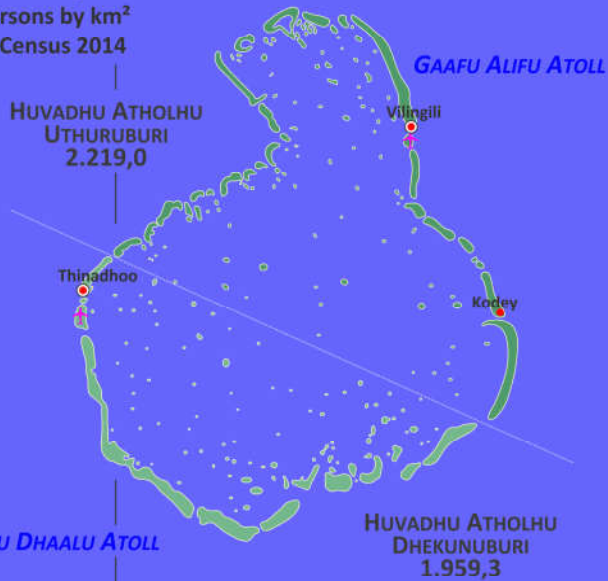

Maldives

Population Density by Districts

0°00' 0°00'

SOUTH PROVINCE DHEKUNU 1.951,6

73°00'

About the maps on www.geo-ref.net

All maps published on this site are **free to use without costs, meanwhile the same are not modified**, especially concerning our own site logotype. This is valid for the PNG and the PDF-files.

We have published on the country page usually the population density of the country, the mostly interesting thematic map. But the real power of our offer consists in the display of your own data, drawing so your own maps with your results or relevant data.