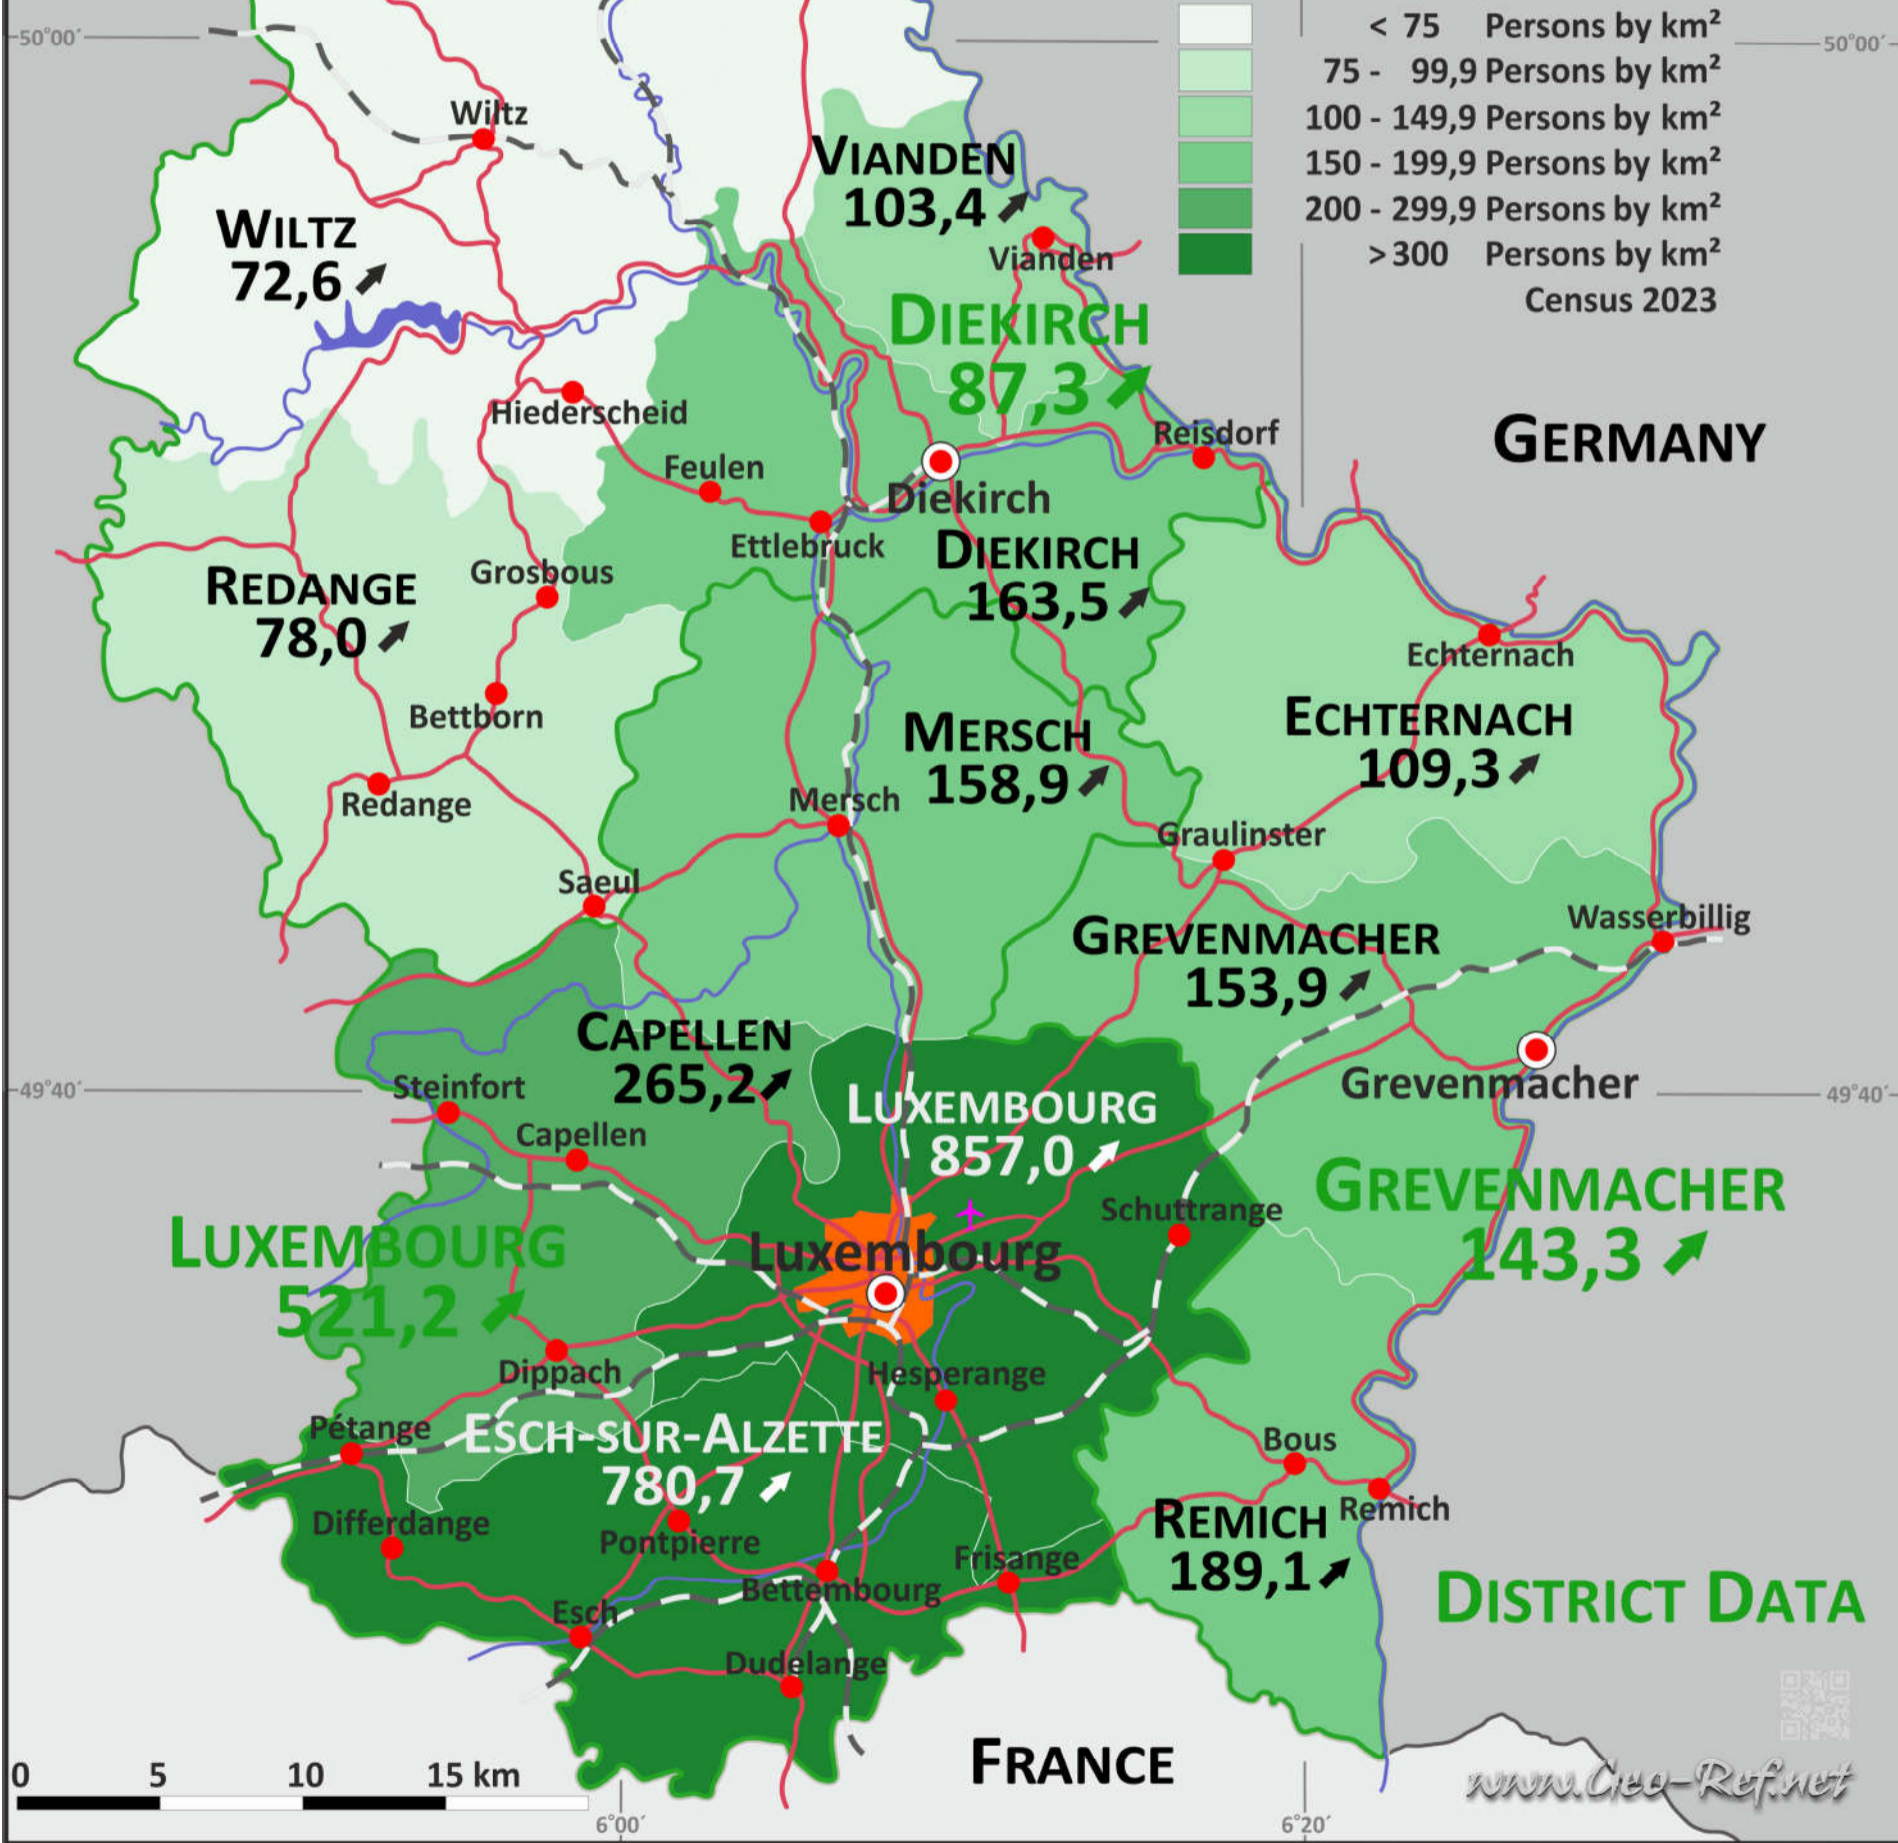

BELGIUM

Luxembourg

Population Density by Canton

Administrative division Luxembourg

Division by District

Estimation 2023

District	ISO 3166-2	Capital	Area km ²	Population	Density Persons/km ²
Diekirch	LU-D	Diekirch	1.132,8	101.514	89,6
Grevenmacher	LU-G	Grevenmacher	524,8	76.990	146,7
Luxembourg	LU-L	Luxembourg	904,3	482.305	533,3
Total			2.561,9	660.809	257,9

Division by Canton

Estimation 2023

Canton	ISO 3166-2	District	Capital	Area km ²	Population	Density Persons/km ²
Capellen	LU-09	Luxembourg	Capellen	199,2	52.828	265,2
Clervaux	LU-01	Diekirch	Clervaux	331,8	20.687	62,4
Diekirch	LU-02	Diekirch	Diekirch	214,9	35.150	163,5
Echternach	LU-06	Grevenmacher	Echternach	185,5	20.280	109,3
Esch-sur-Alzette	LU-10	Luxembourg	Esch-sur-Alzette	242,8	189.540	780,7
Grevenmacher	LU-07	Grevenmacher	Grevenmacher	211,4	32.524	153,9
Luxembourg	LU-11	Luxembourg	Luxembourg	238,5	204.358	857,0
Mersch	LU-12	Luxembourg	Mersch	223,9	35.579	158,9
Redange	LU-03	Diekirch	Redange	267,5	20.874	78,0
Remich	LU-08	Grevenmacher	Remich	127,9	24.186	189,1
Vianden	LU-04	Diekirch	Vianden	54,1	5.594	103,4
Wiltz	LU-05	Diekirch	Wiltz	264,6	19.209	72,6
Total				2.561,9	660.809	257,9

About the maps on www.geo-ref.net

Each map published on our web site is free to use without costs, meanwhile the same is not modified, especially concerning our own site logotype. This is valid for all published PNG and the PDF-files.

We have published on the country page usually the population density of the country, the mostly interesting thematic map. But the real power of our offer consists in the display of your own data, drawing so your own maps with your results or relevant data.