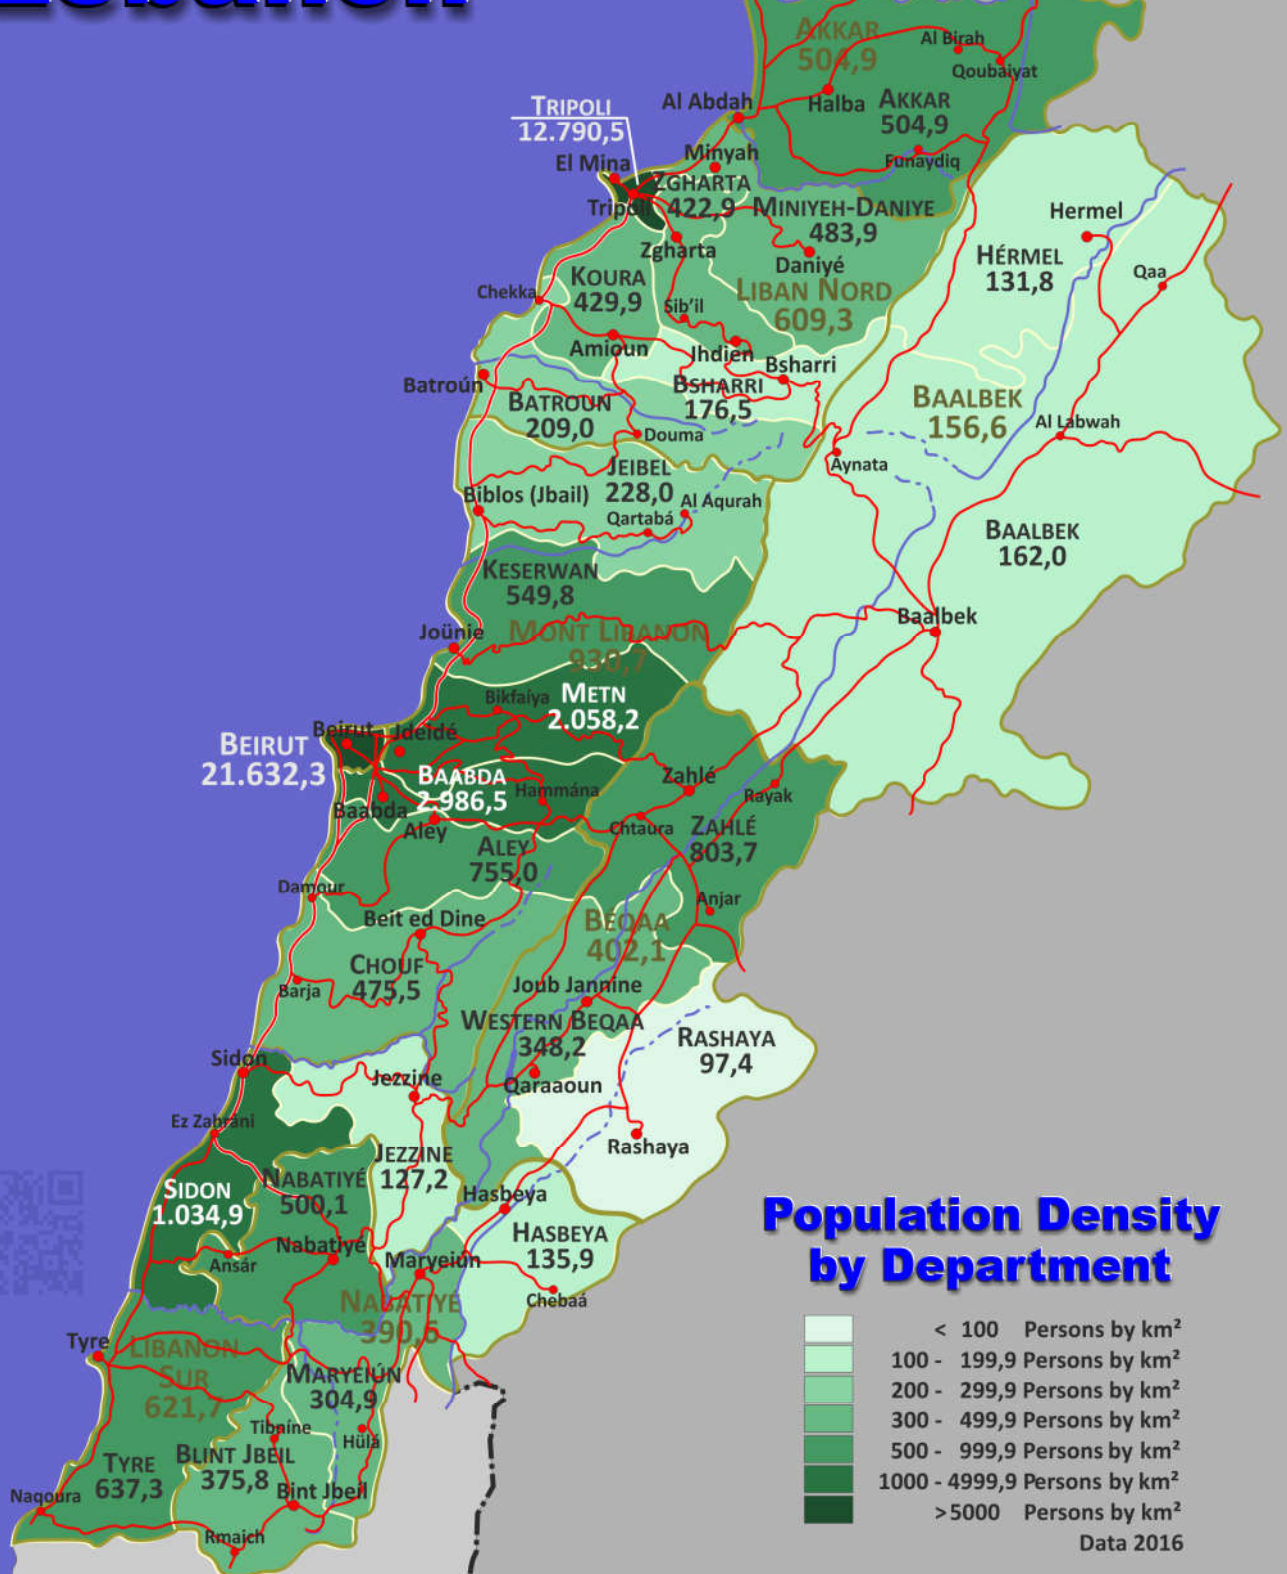

Lebanon

SYRIA

Population Density by Department

Data 2016

ISRAEL

www.CEO-Ref.net

About the maps on www.geo-ref.net

All maps published on this site are **free to use without costs, meanwhile the same are not modified**, especially concerning our own site logotype. This is valid for the PNG and the PDF-files.

We have published on the country page usually the population density of the country, the mostly interesting thematic map. But the real power of our offer consists in the display of your own data, drawing so your own maps with your results or relevant data.

So it works:

Please **visit the corresponding page for our detailed conditions of service and supply**. The price of a thematic map is visible on the corresponding country page.

Visit our page Services to find out about our additional services.