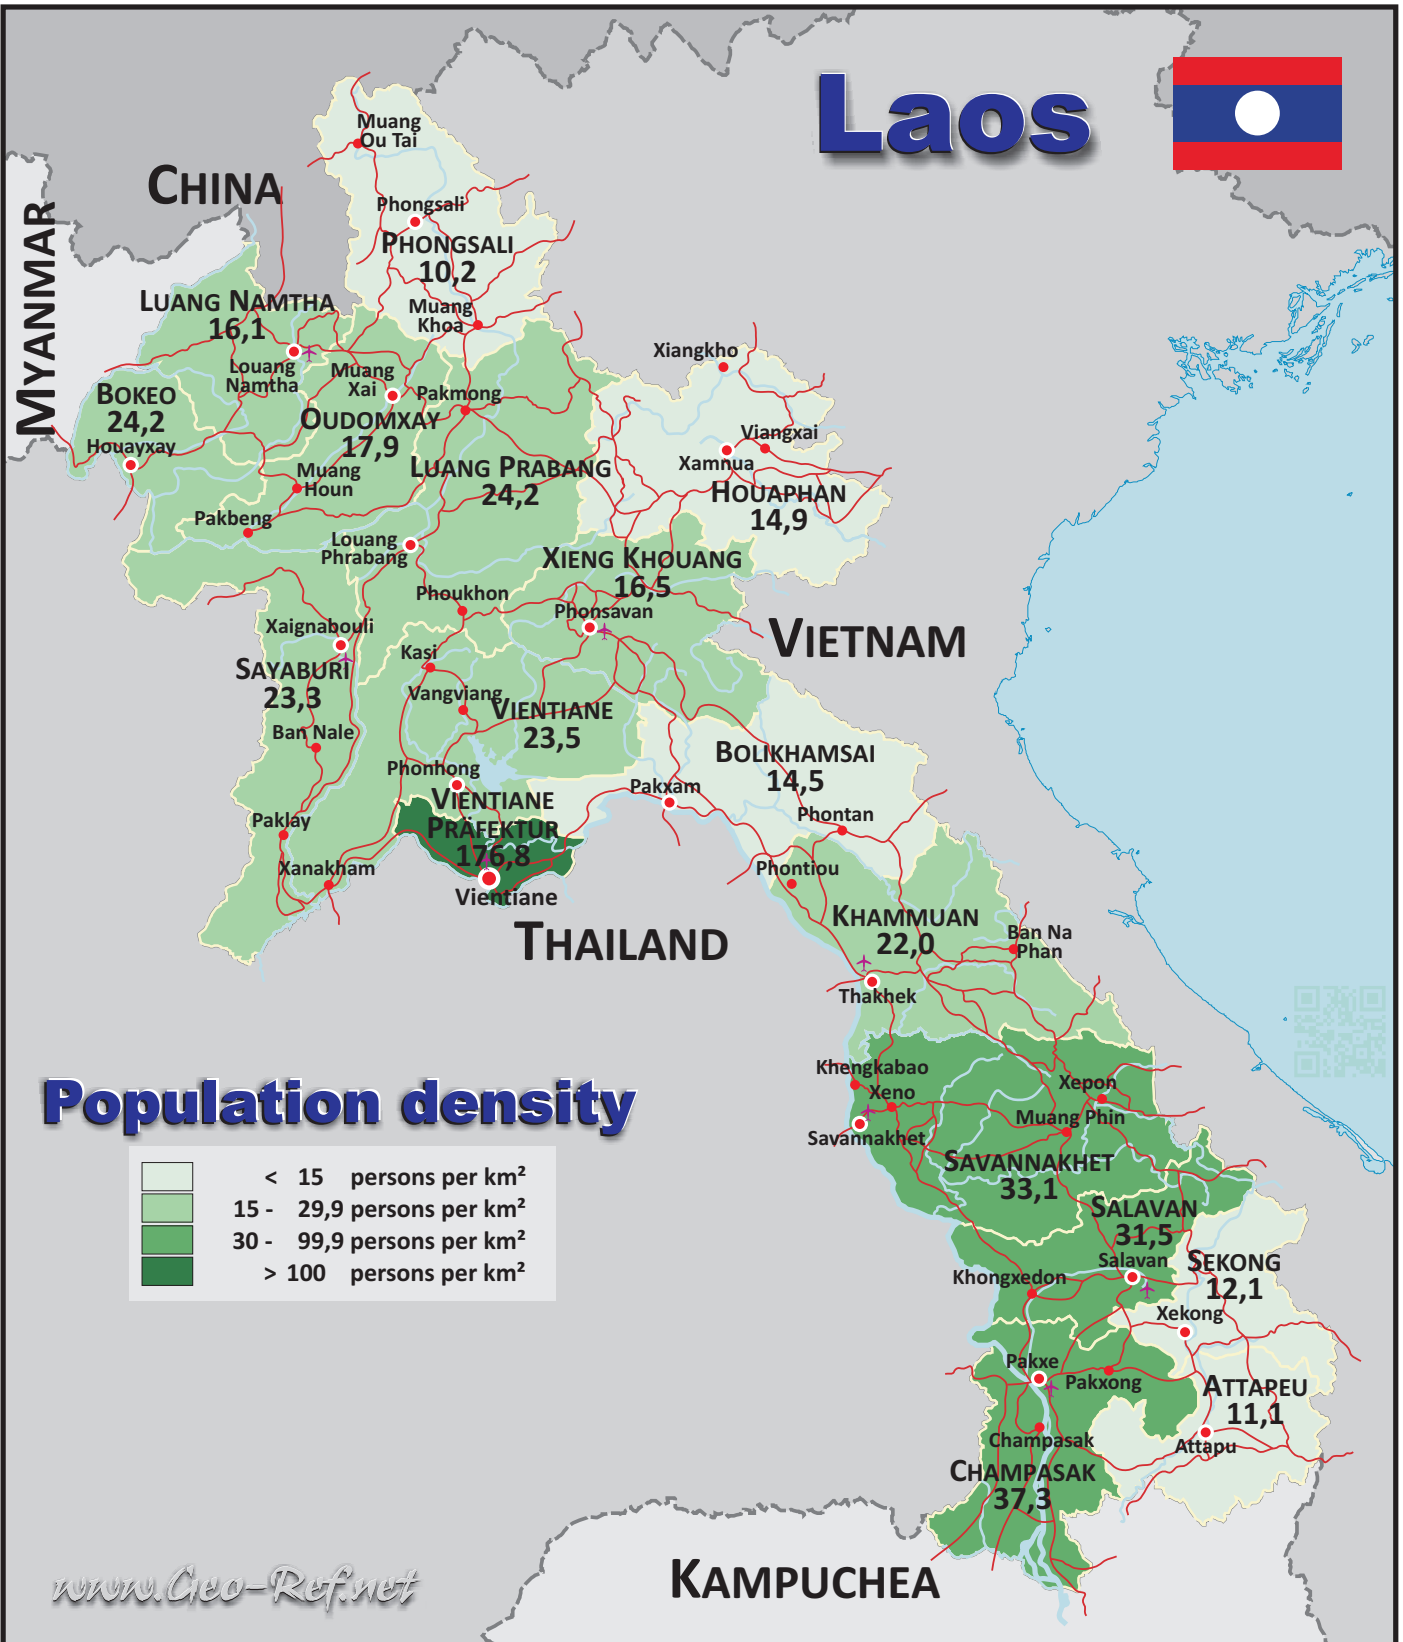

Laos

Population density

	< 15 persons per km ²
	15 - 29,9 persons per km ²
	30 - 99,9 persons per km ²
	> 100 persons per km ²

About the maps on www.geo-ref.net

All maps published on this site are **free to use without costs, meanwhile the same are not modified**, especially concerning our own site logotype. This is valid for the PNG and the PDF-files.

We have published on the country page usually the population density of the country, the mostly interesting thematic map. But the real power of our offer consists in the display of your own data, drawing so your own maps with your results or relevant data.

So it works:

Please **visit the corresponding page for our detailed conditions of service and supply**. The price of a thematic map is visible on the corresponding country page.

Visit our page Services to find out about our additional services.