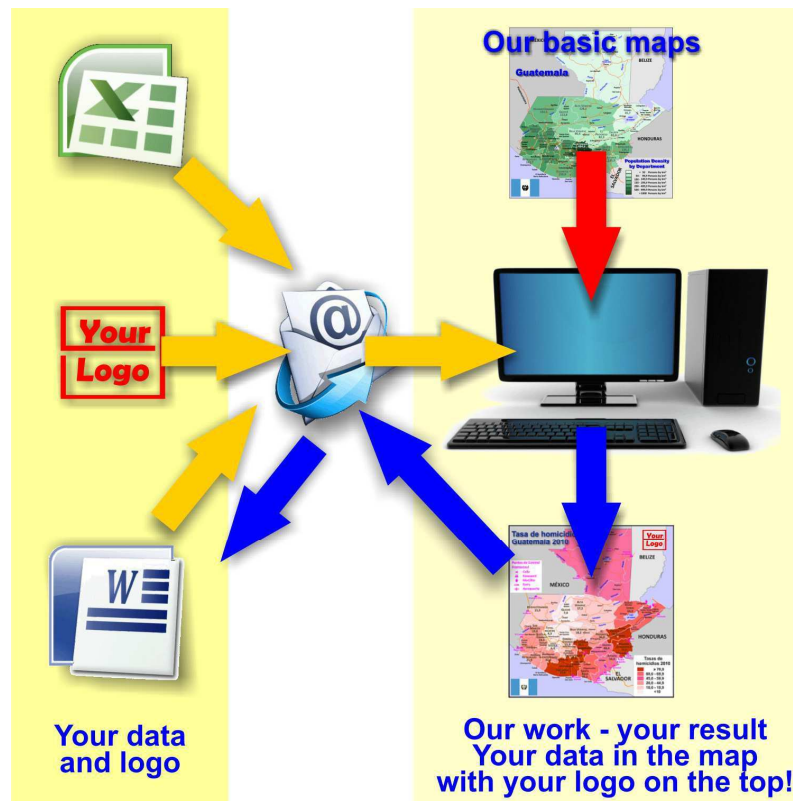

Laos

Population density

	< 15 persons per km ²
	15 - 29,9 persons per km ²
	30 - 99,9 persons per km ²
	> 100 persons per km ²

About the maps on www.geo-ref.net

All maps published on this site are **free to use without costs, meanwhile the same are not modified**, especially concerning our own site logotype. This is valid for the PNG and the PDF-files.

We have published on the country page usually the population density of the country, the mostly interesting thematic map. But the real power of our offer consists in the display of your own data, drawing so your own maps with your results or relevant data.

So it works:

Please **visit the corresponding page for our detailed conditions of service and supply**. The price of a thematic map is visible on the corresponding country page.

Visit our page Services to find out about our additional services.