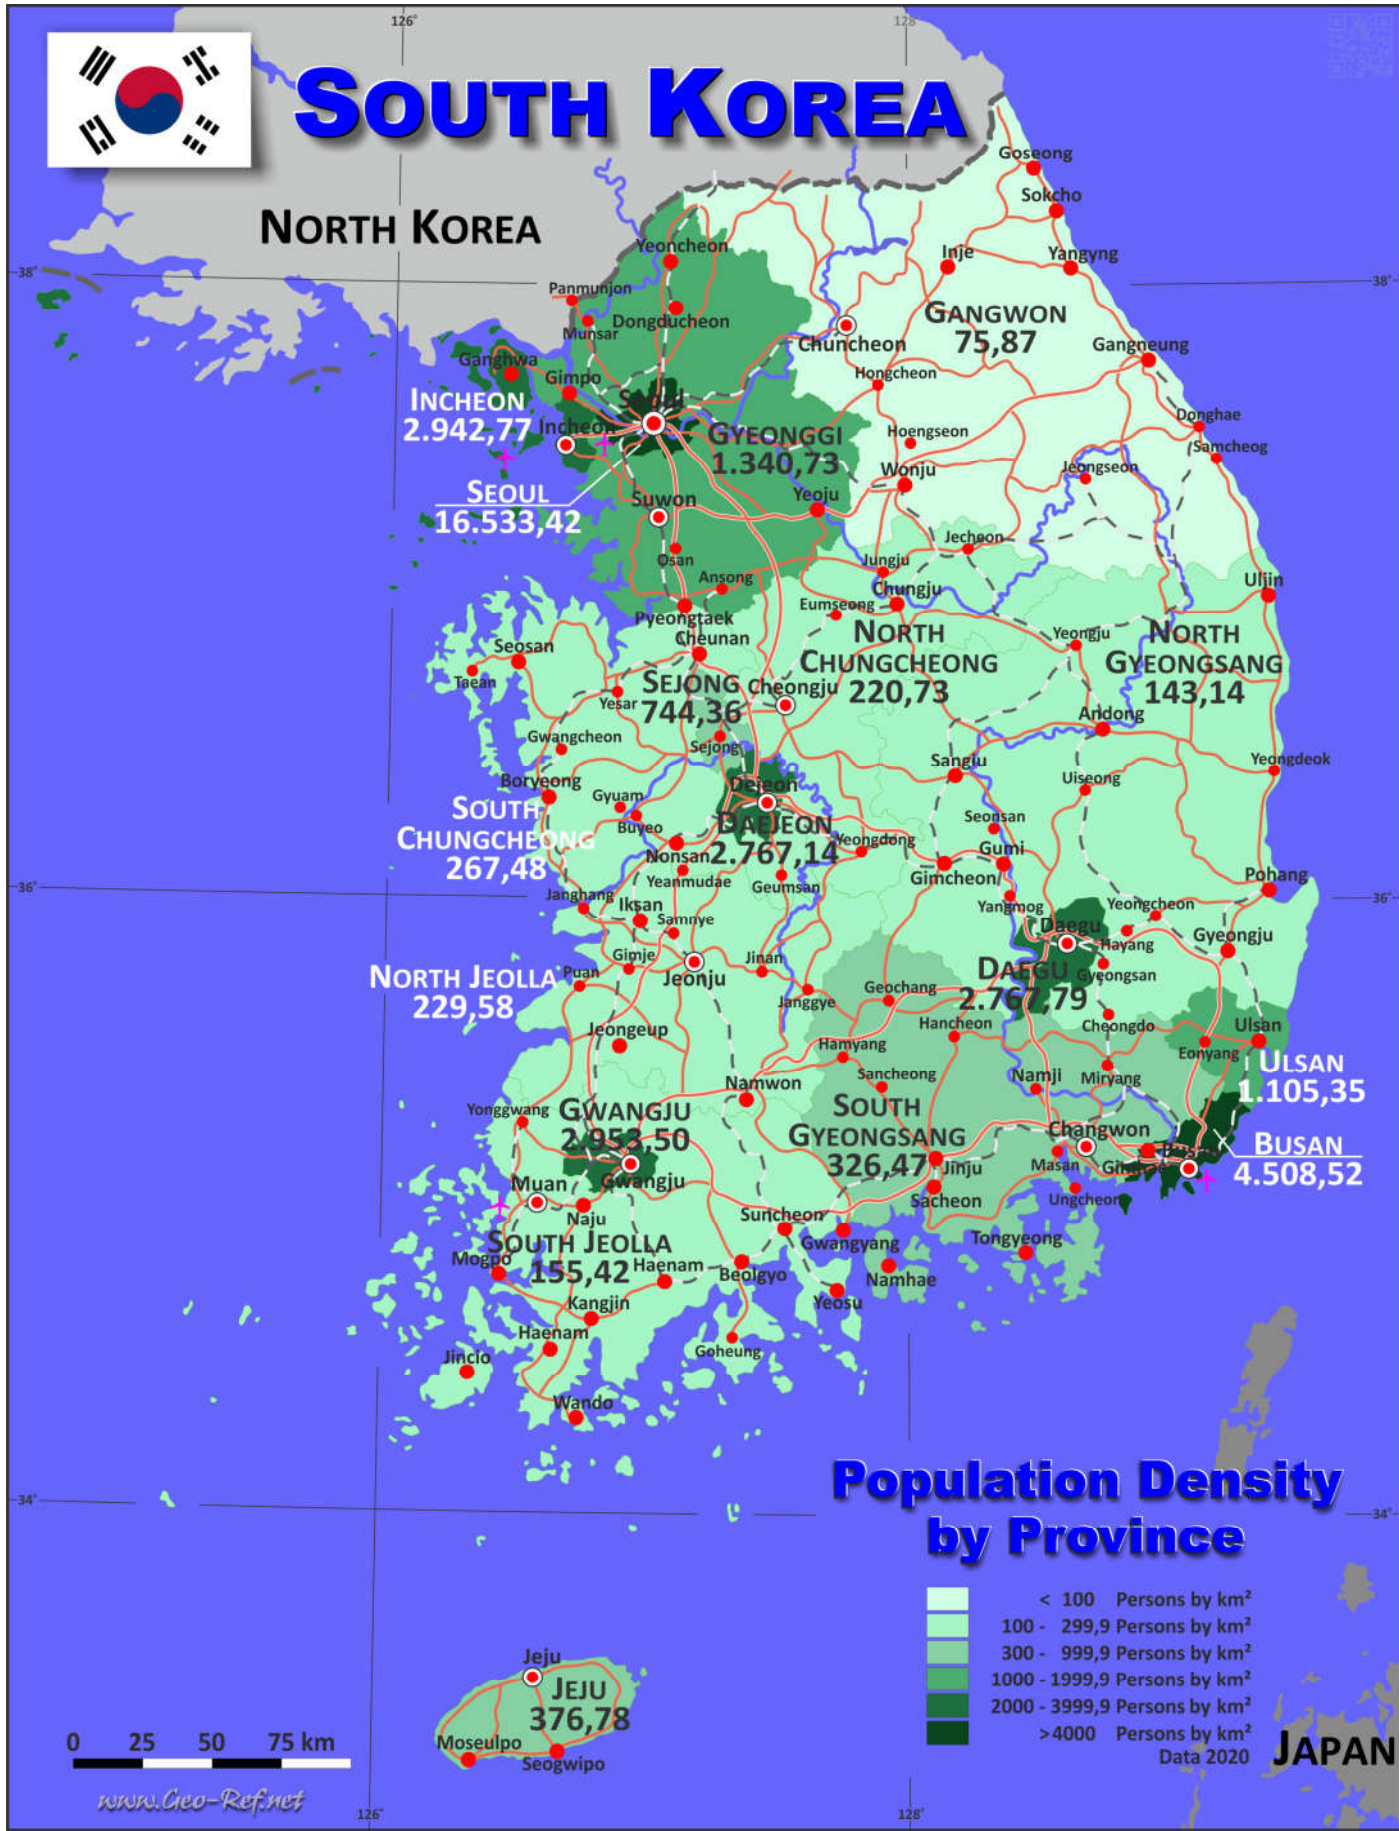

# SOUTH KOREA

NORTH KOREA

JAPAN

## About the maps on [www.geo-ref.net](http://www.geo-ref.net)

All maps published on this site are **free to use without costs, meanwhile the same are not modified**, especially concerning our own site logotype. This is valid for the PNG and the PDF-files.

We have published on the country page usually the population density of the country, the mostly interesting thematic map. But the real power of our offer consists in the display of your own data, drawing so your own maps with your results or relevant data.