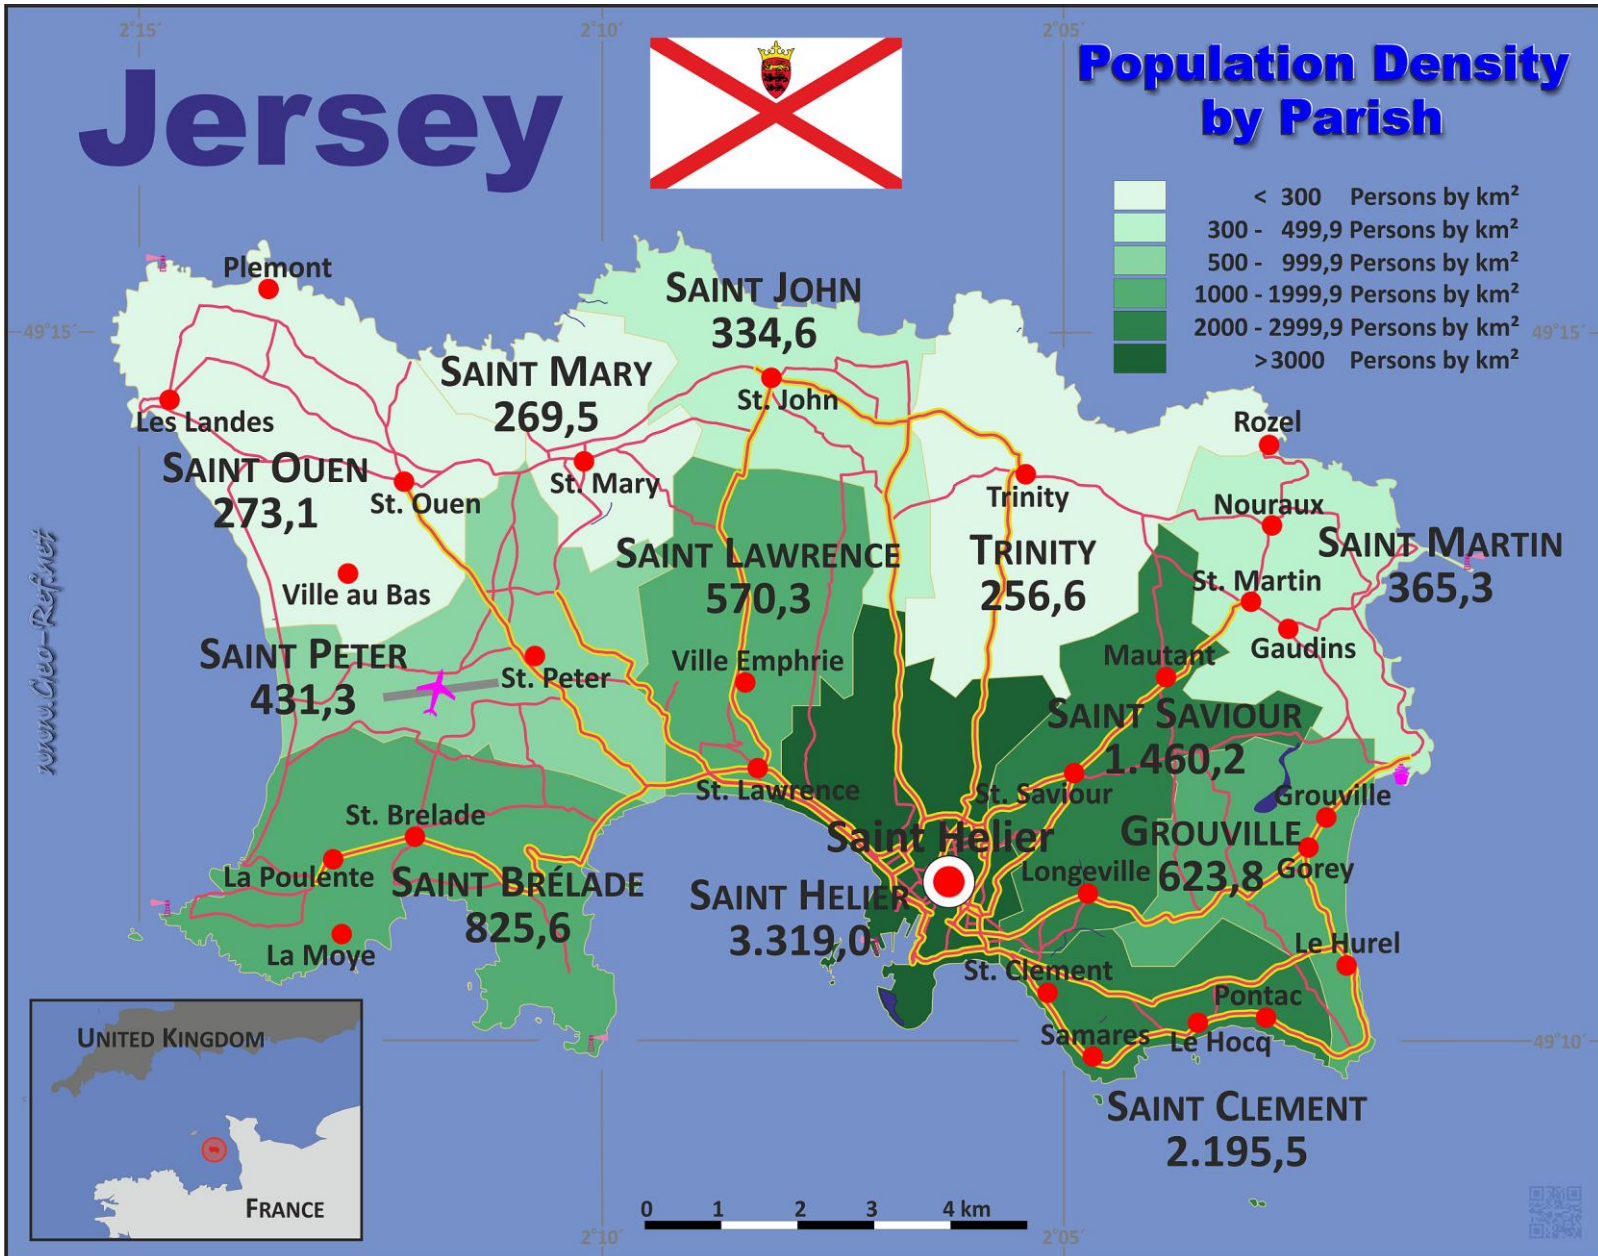

Jersey

Population Density by Parish

About the maps on www.geo-ref.net

All maps published on this site are **free to use without costs, meanwhile the same are not modified**, especially concerning our own site logotype. This is valid for the PNG and the PDF-files.

We have published on the country page usually the population density of the country, the mostly interesting thematic map. But the real power of our offer consists in the display of your own data, drawing so your own maps with your results or relevant data.