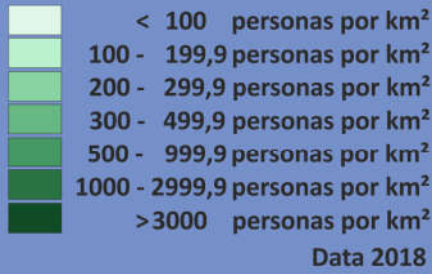

# Japón

CHINA

RUSSIA

COREA NORTE

COREA SUR

## Densidad de población

HOKKAIDO

HONSHU

SHIKOKU

KYUSHU

KAGOSHIMA

OKINAWA

0 100 200 300 400 km

We have published on the country page usually the population density of the country, the mostly interesting thematic map. But the real power of our offer consists in the display of your own data, drawing so your own maps with your results or relevant data.