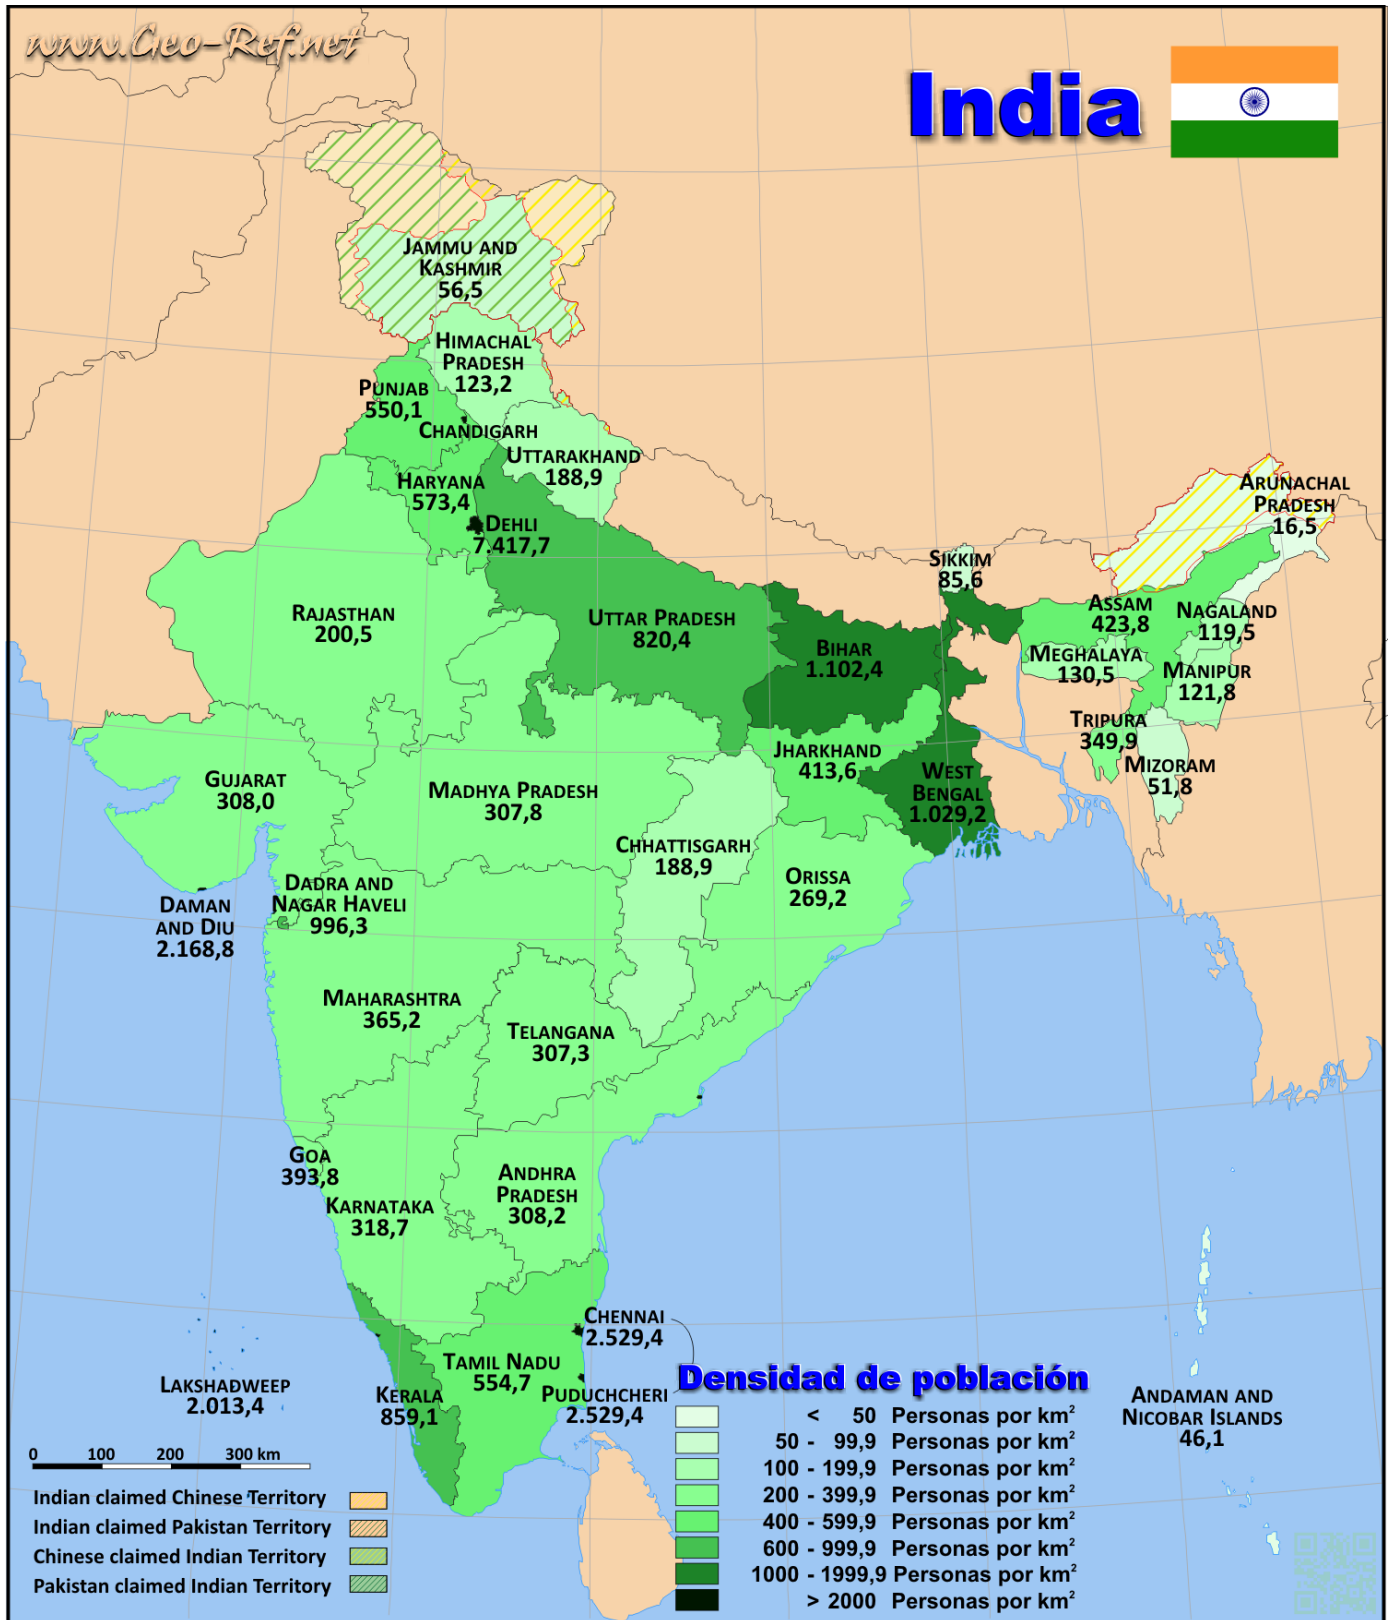

# India

State	Population Density (Personas por km <sup>2</sup> )
Jammu and Kashmir	56,5
Himachal Pradesh	123,2
Punjab	550,1
Chandigarh	
Uttarakhand	188,9
Haryana	573,4
Dehli	7.417,7
Rajasthan	200,5
Uttar Pradesh	820,4
Bihar	1.102,4
Sikkim	85,6
Arunachal Pradesh	16,5
Assam	423,8
Nagaland	119,5
Meghalaya	130,5
Manipur	121,8
Tripura	349,9
Mizoram	51,8
West Bengal	1.029,2
Jharkhand	413,6
Orissa	269,2
Chhattisgarh	188,9
Madhya Pradesh	307,8
Gujarat	308,0
Daman and Diu	2.168,8
Dadra and Nagar Haveli	996,3
Maharashtra	365,2
Telangana	307,3
Goa	393,8
Karnataka	318,7
Andhra Pradesh	308,2
Chennai	2.529,4
Tamil Nadu	554,7
Puduchcheri	2.529,4
Kerala	859,1
Lakshadweep	2.013,4
Andaman and Nicobar Islands	46,1

## About the maps on [www.geo-ref.net](http://www.geo-ref.net)

All maps published on this site are **free to use without costs, meanwhile the same are not modified**, especially concerning our own site logotype. This is valid for the PNG and the PDF-files.

We have published on the country page usually the population density of the country, the mostly interesting thematic map. But the real power of our offer consists in the display of your own data, drawing so your own maps with your results or relevant data.