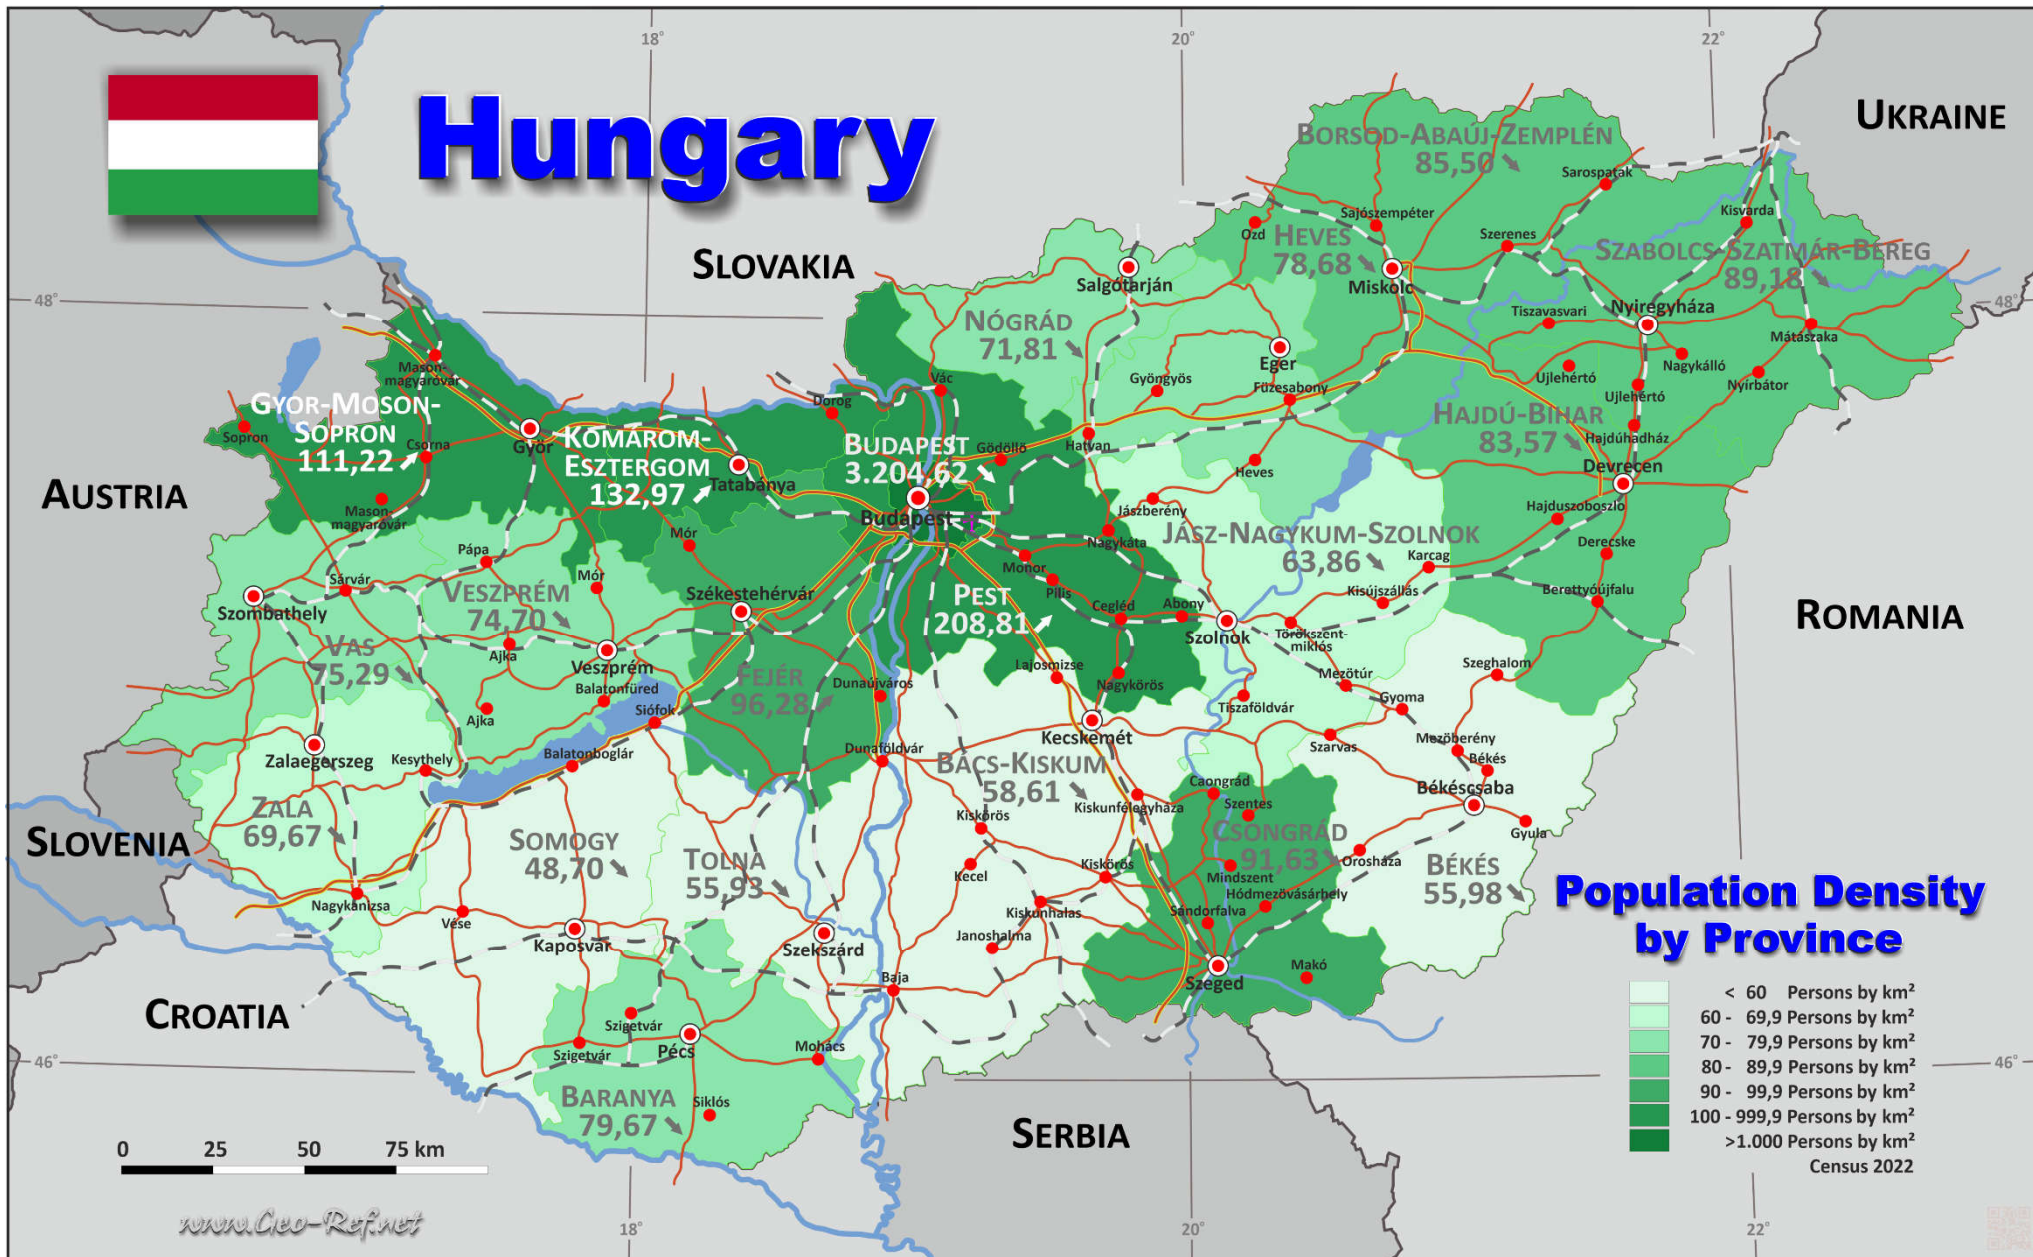

Hungary

Administrative division Hungary

Division by District

Census 2022

District	ISO 3166-2	Capital	Area km ²	Population	Density Persons/km ²
Bacs-Kiskun	HU-BK	Kecskemet	8.445	494.952	58,61
Baranya	HU-BE	Pecs	4.430	352.942	79,67
Bekes	HU-BE	Bekescsaba	5.630	315.143	55,98
Borsod-Abauj-Zemlen	HU-BY	Miskolc	7.247	619.593	85,50
Budapest	HU-BU	-	525	1.682.426	3.204,62
Csongrad	HU-CS	Szeged	4.263	390.630	91,63
Fejer	HU-FE	Szekesfehervar	4.358	419.589	96,28
Gyor-Moson-Sopron	HU-GS	Gyor	4.208	467.995	111,22
Hajdu-Bihar	HU-HB	Debrecen	6.211	519.035	83,57
Heves	HU-HE	Eger	3.637	286.142	78,68
Jasz-Nagykun-Szolnok	HU-JN	Szolnok	5.582	356.457	63,86
Komarom-Esztergom	HU-KE	Tatabanya	2.264	301.035	132,97
Nograd	HU-NO	Salgotarjan	2.545	182.768	71,81
Pest	HU-PS	Budapest	6.391	1.334.512	208,81
Somogy	HU-SO	Kaposvar	6.036	293.963	48,70
Szabolcs-Szatmar-Bereg	HU-SY	Nyiregyhaza	5.936	529.358	89,18
Tolna	HU-TO	Szekszard	3.703	207.107	55,93
Vas	HU-VA	Szombathely	3.336	251.180	75,29
Veszprem	HU-VE	Veszprem	4.493	335.633	74,70
Zala	HU-ZA	Zalaegerszeg	3.784	263.620	69,67
Total			93.024	9.604.080	103,24

We have published on the country page usually the population density of the country, the mostly interesting thematic map. But the real power of our offer consists in the display of your own data, drawing so your own maps with your results or relevant data.