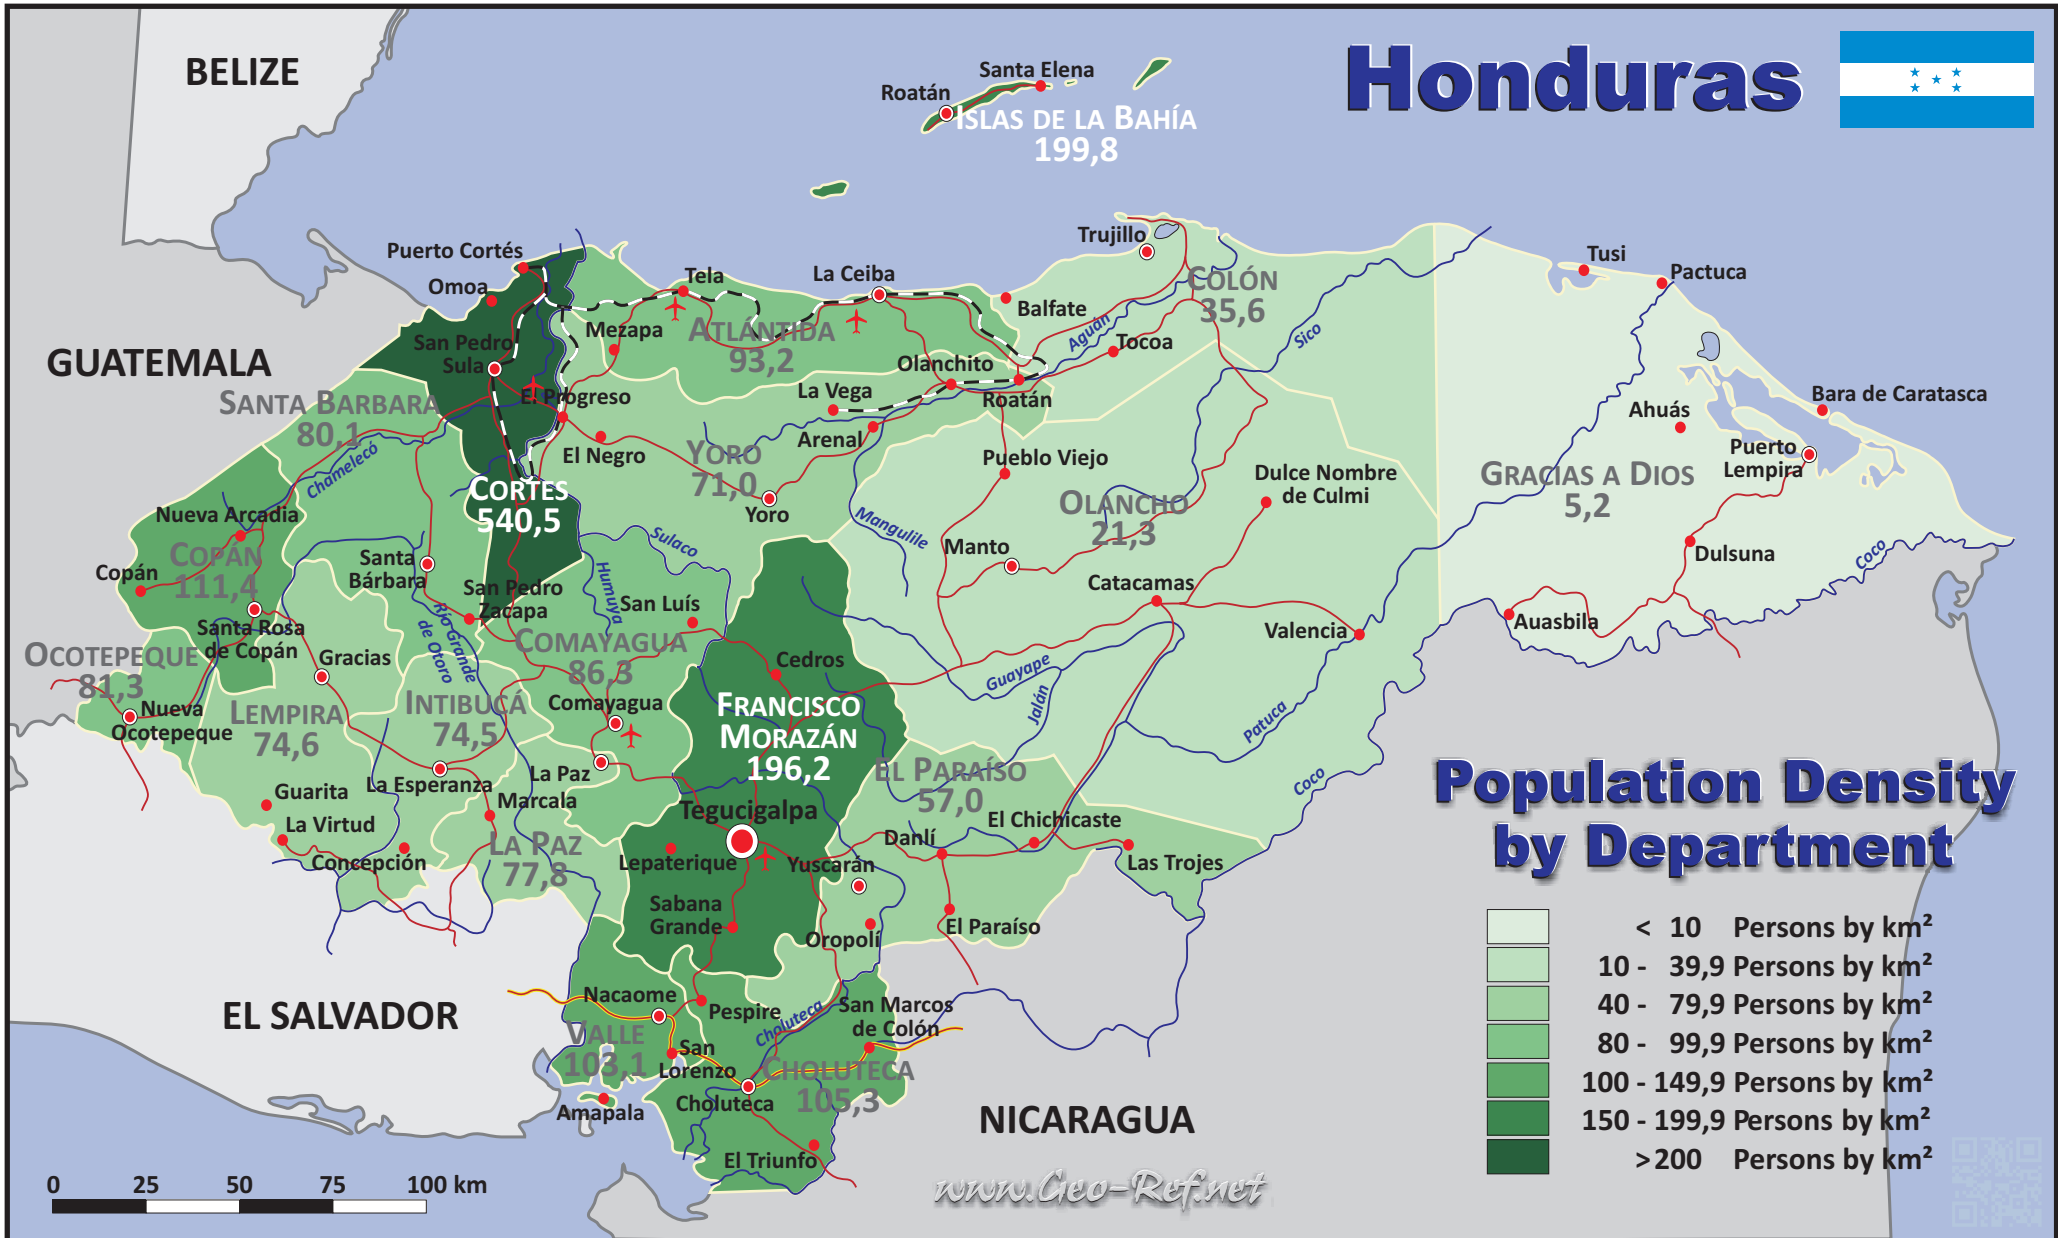

BELIZE

Honduras

ISLAS DE LA BAHÍA
199,8

About the maps on www.geo-ref.net

All maps published on this site are **free to use without costs, meanwhile the same are not modified**, especially concerning our own site logotype. This is valid for the PNG and the PDF-files.

We have published on the country page usually the population density of the country, the mostly interesting thematic map. But the real power of our offer consists in the display of our own data, drawing so your own maps with your results or relevant data.