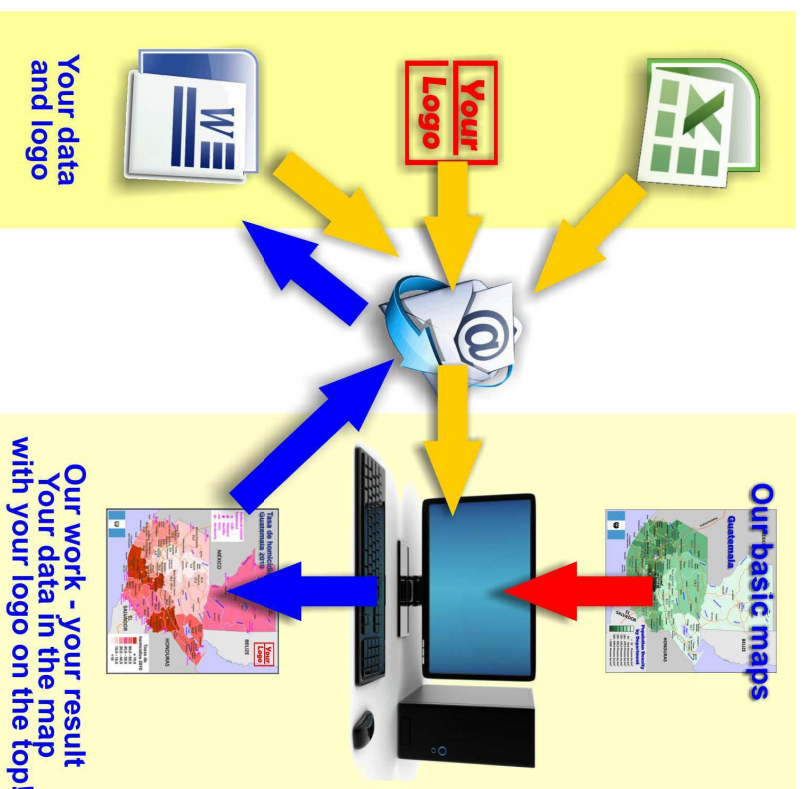

About the maps on www.geo-ref.net

All maps published on this site are **free to use without costs, meanwhile the same are not modified**, especially concerning our own site logotype. This is valid for the PNG and the PDF-files.

We have published on the country page usually the population density of the country, the mostly interesting thematic map. But the real power of our offer consists in the display of our own data, drawing so your own maps with your results or relevant data.

So it works:

Please **visit the corresponding page for our detailed conditions of service and supply.** The price of a thematic map is visible on the corresponding country page.

[Visit our page Services to find out about our additional services.](#)

Your Team from

www.Geo-Ref.net