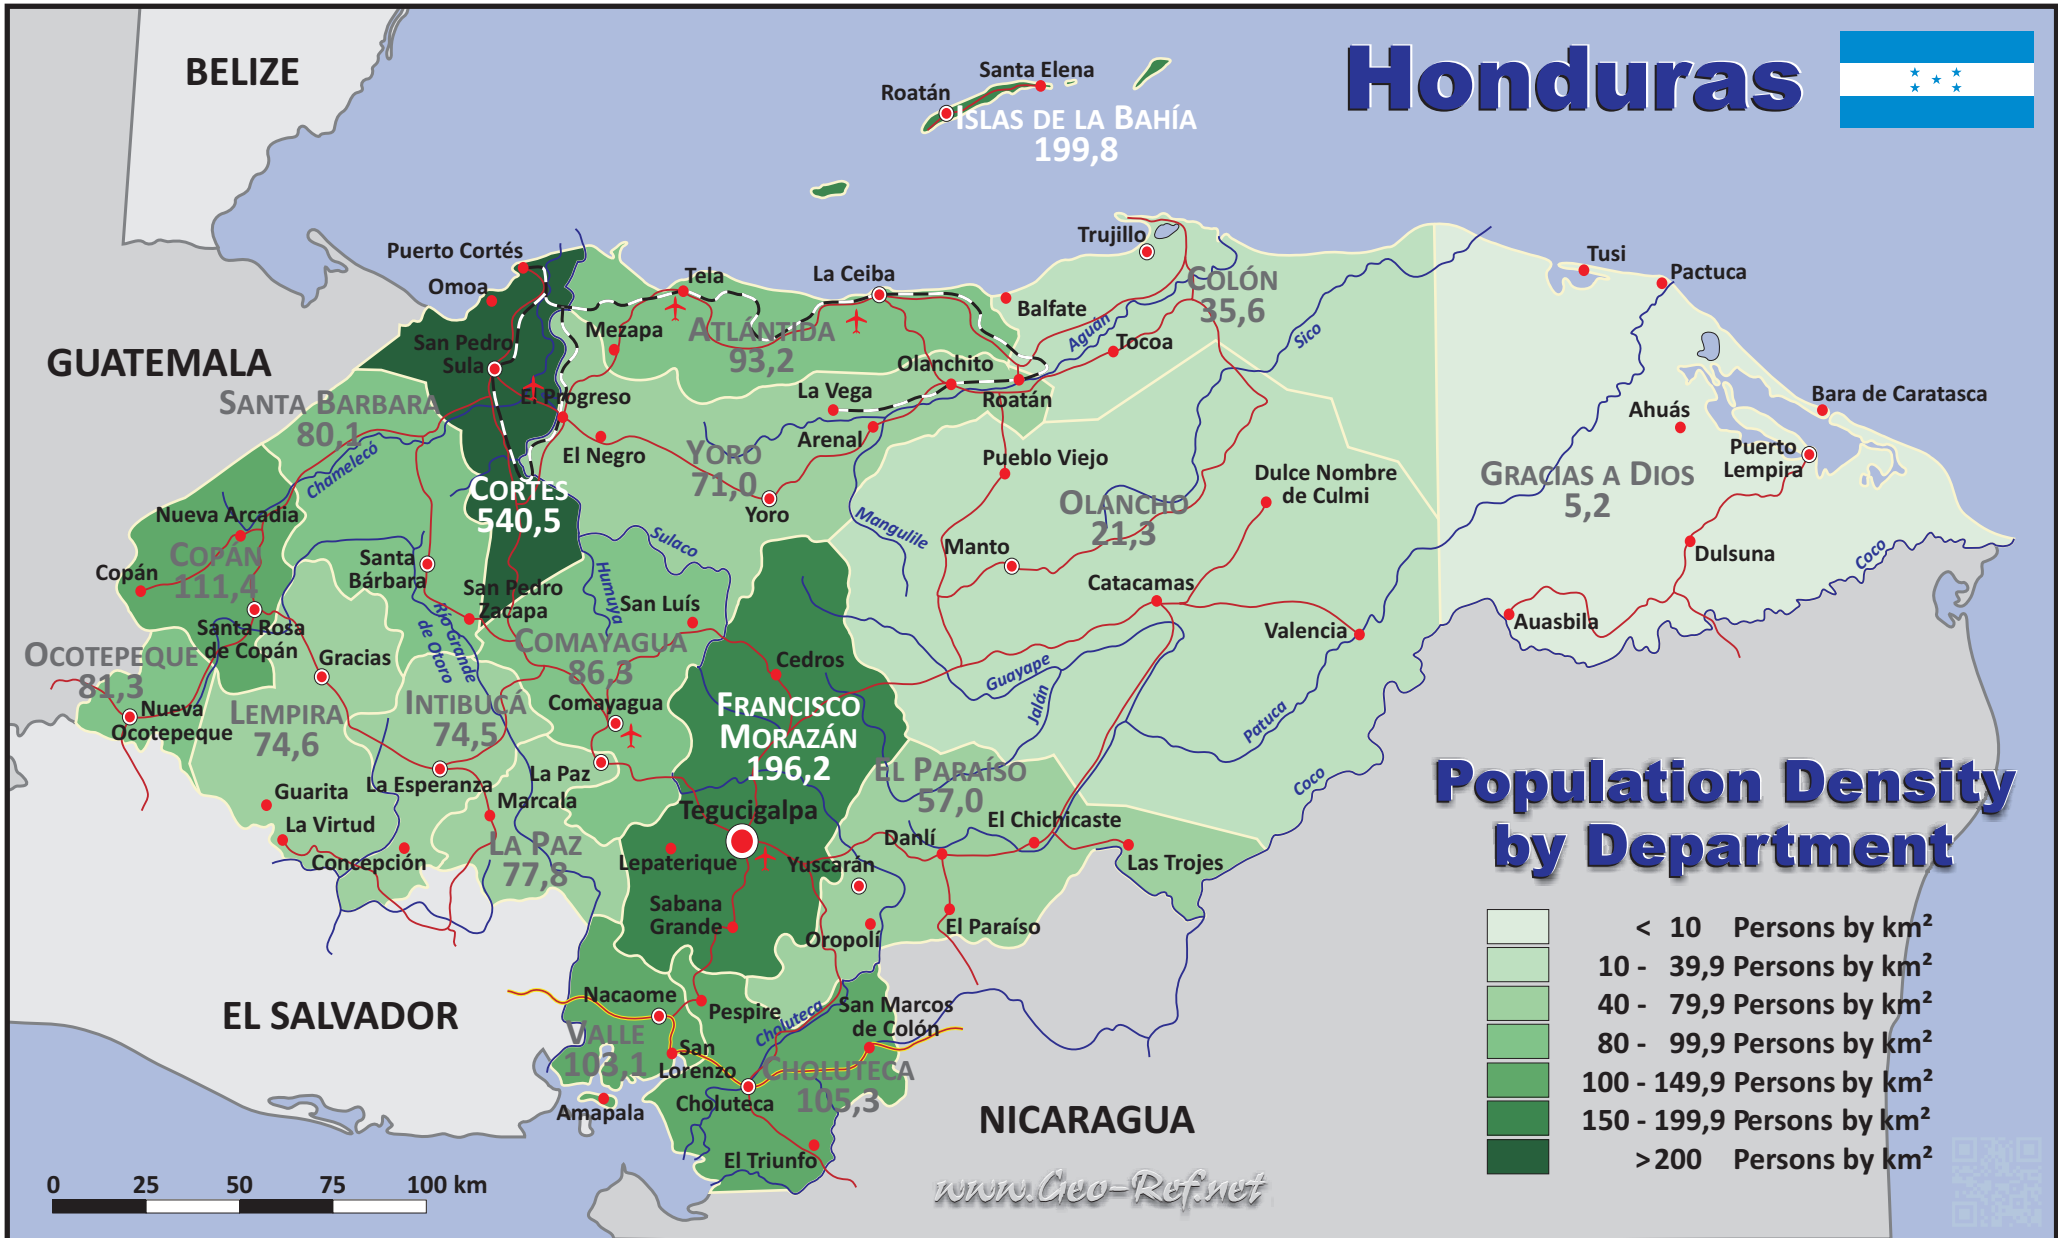

BELIZE

Honduras

ISLAS DE LA BAHÍA
199,8

Population Density by Department

- < 10 Persons by km²
- 10 - 39,9 Persons by km²
- 40 - 79,9 Persons by km²
- 80 - 99,9 Persons by km²
- 100 - 149,9 Persons by km²
- 150 - 199,9 Persons by km²
- > 200 Persons by km²

About the maps on www.geo-ref.net

All maps published on this site are **free to use without costs, meanwhile the same are not modified**, especially concerning our own site logotype. This is valid for the PNG and the PDF-files.

We have published on the country page usually the population density of the country, the mostly interesting thematic map. But the real power of our offer consists in the display of our own data, drawing so your own maps with your results or relevant data.