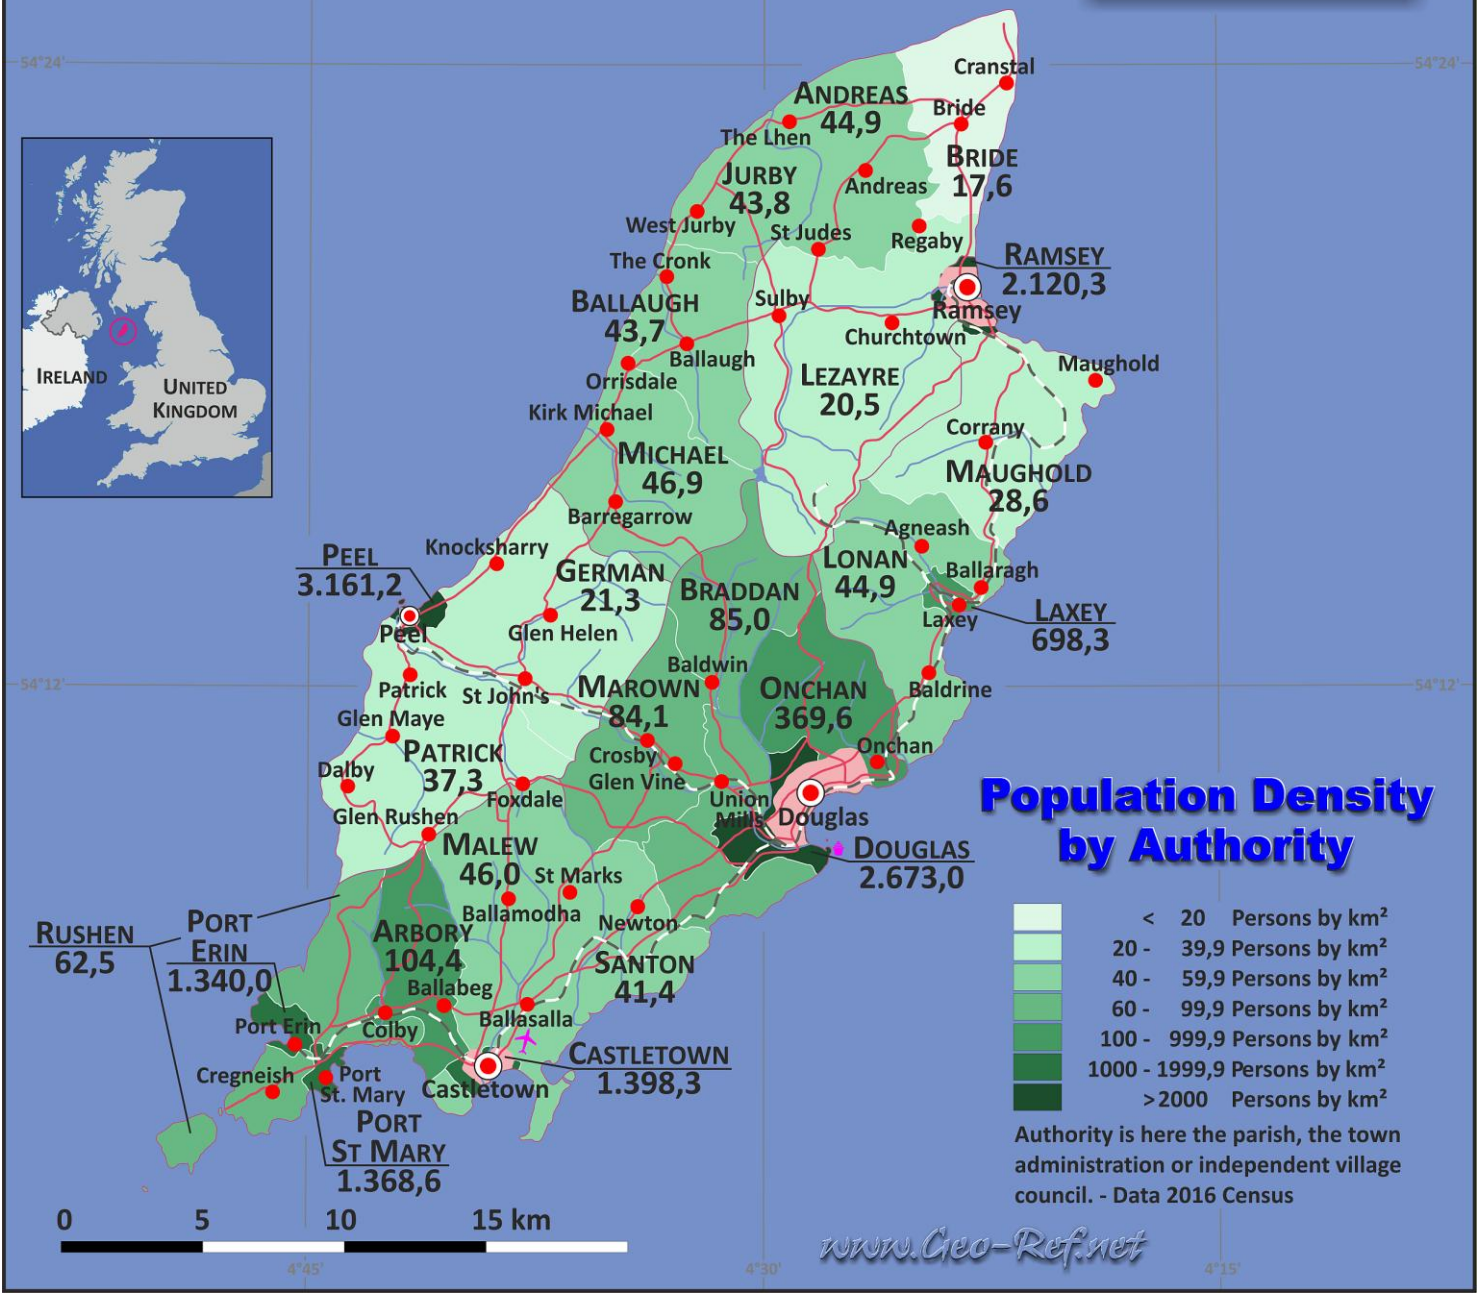

Isle of Man

About the maps on www.geo-ref.net

All maps published on this site are **free to use without costs, meanwhile the same are not modified**, especially concerning our own site logotype. This is valid for the PNG and the PDF-files.

We have published on the country page usually the population density of the country, the mostly interesting thematic map. But the real power of our offer consists in the display of your own data, drawing so your own maps with your results or relevant data.

So it works:

Please **visit the corresponding page for our detailed conditions of service and supply**. The price of a thematic map is visible on the corresponding country page.

Visit our page Services to find out about our additional services.