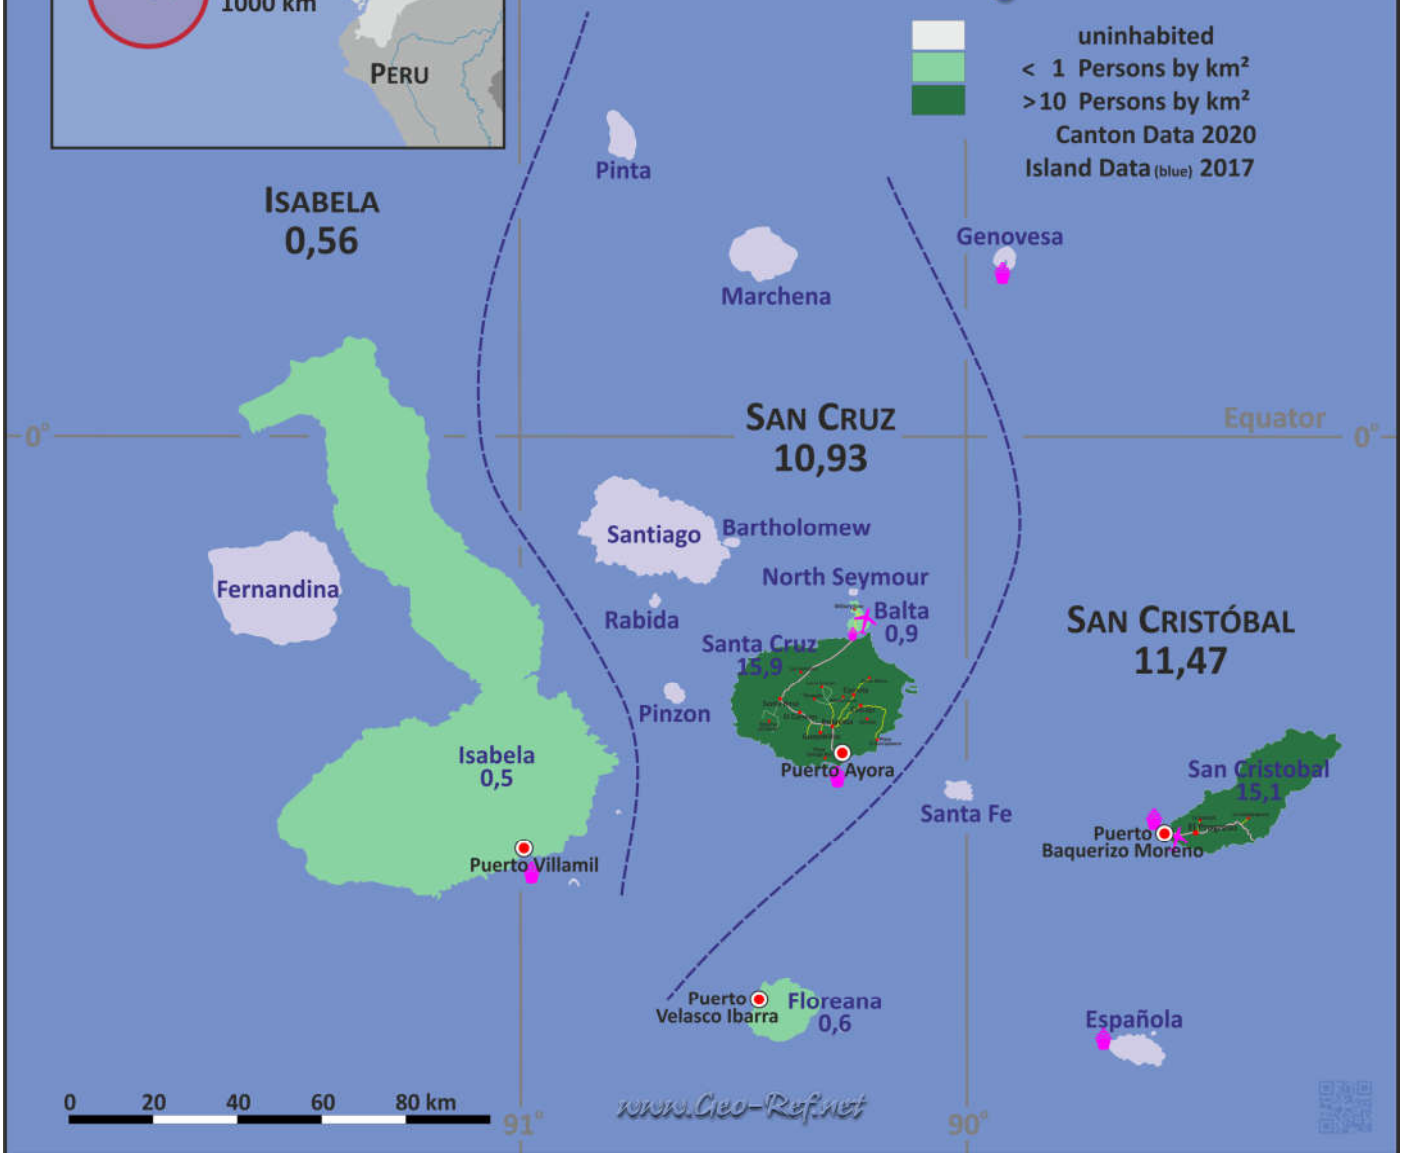

# Galapagos Islands

## Population Density by Island

- uninhabited
  - < 1 Persons by km<sup>2</sup>
  - >10 Persons by km<sup>2</sup>
- Canton Data 2020  
Island Data (blue) 2017

We have published on the country page usually the population density of the country, the mostly interesting thematic map. But the real power of our offer consists in the display of your own data, drawing so your own maps with your results or relevant data.