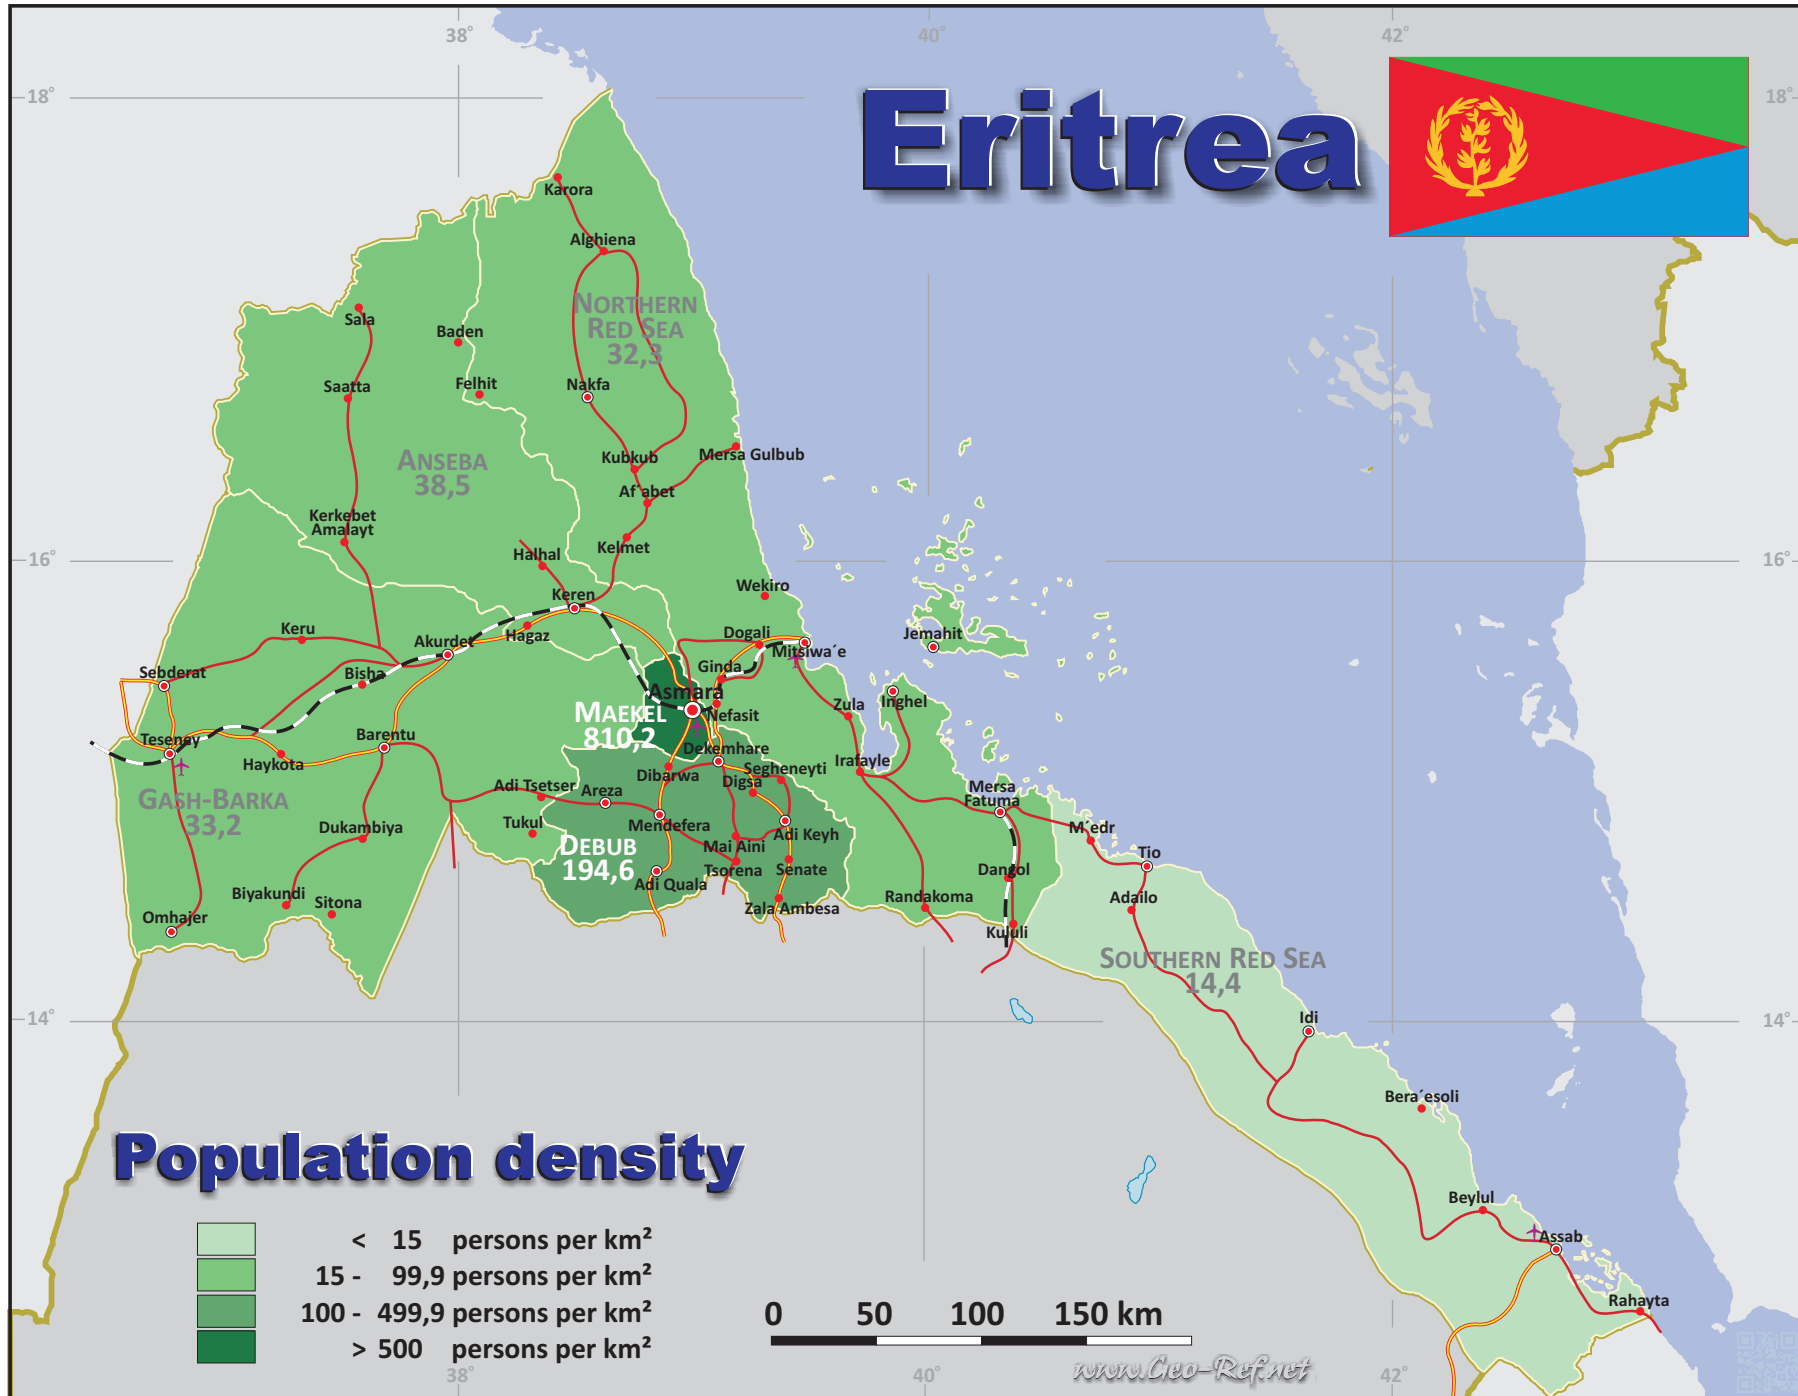

Eritrea

Population density

- < 15 persons per km²
- 15 - 99,9 persons per km²
- 100 - 499,9 persons per km²
- > 500 persons per km²

0 50 100 150 km

www.Geo-Ref.net

About the maps on www.geo-ref.net

All maps published on this site are **free to use without costs, meanwhile the same are not modified**, especially concerning our own site logotype. This is valid for the PNG and the PDF-files.

We have published on the country page usually the population density of the country, the mostly interesting thematic map. But the real power of our offer consists in the display of our own data, drawing so your own maps with your results or relevant data.