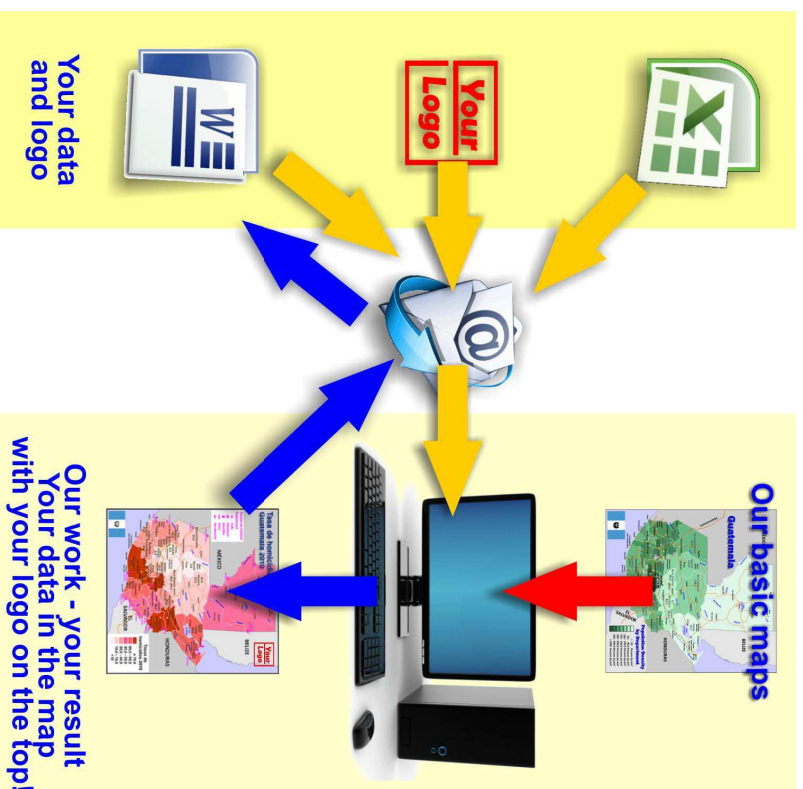

Eritrea

Population density

- < 15 persons per km²
- 15 - 99,9 persons per km²
- 100 - 499,9 persons per km²
- > 500 persons per km²

0 50 100 150 km

www.Geo-Ref.net

About the maps on www.geo-ref.net

All maps published on this site are **free to use without costs, meanwhile the same are not modified**, especially concerning our own site logotype. This is valid for the PNG and the PDF-files.

We have published on the country page usually the population density of the country, the mostly interesting thematic map. But the real power of our offer consists in the display of our own data, drawing so your own maps with your results or relevant data.

So it works:

Please **visit the corresponding page for our detailed conditions of service and supply.** The price of a thematic map is visible on the corresponding country page.

[Visit our page Services to find out about our additional services.](#)