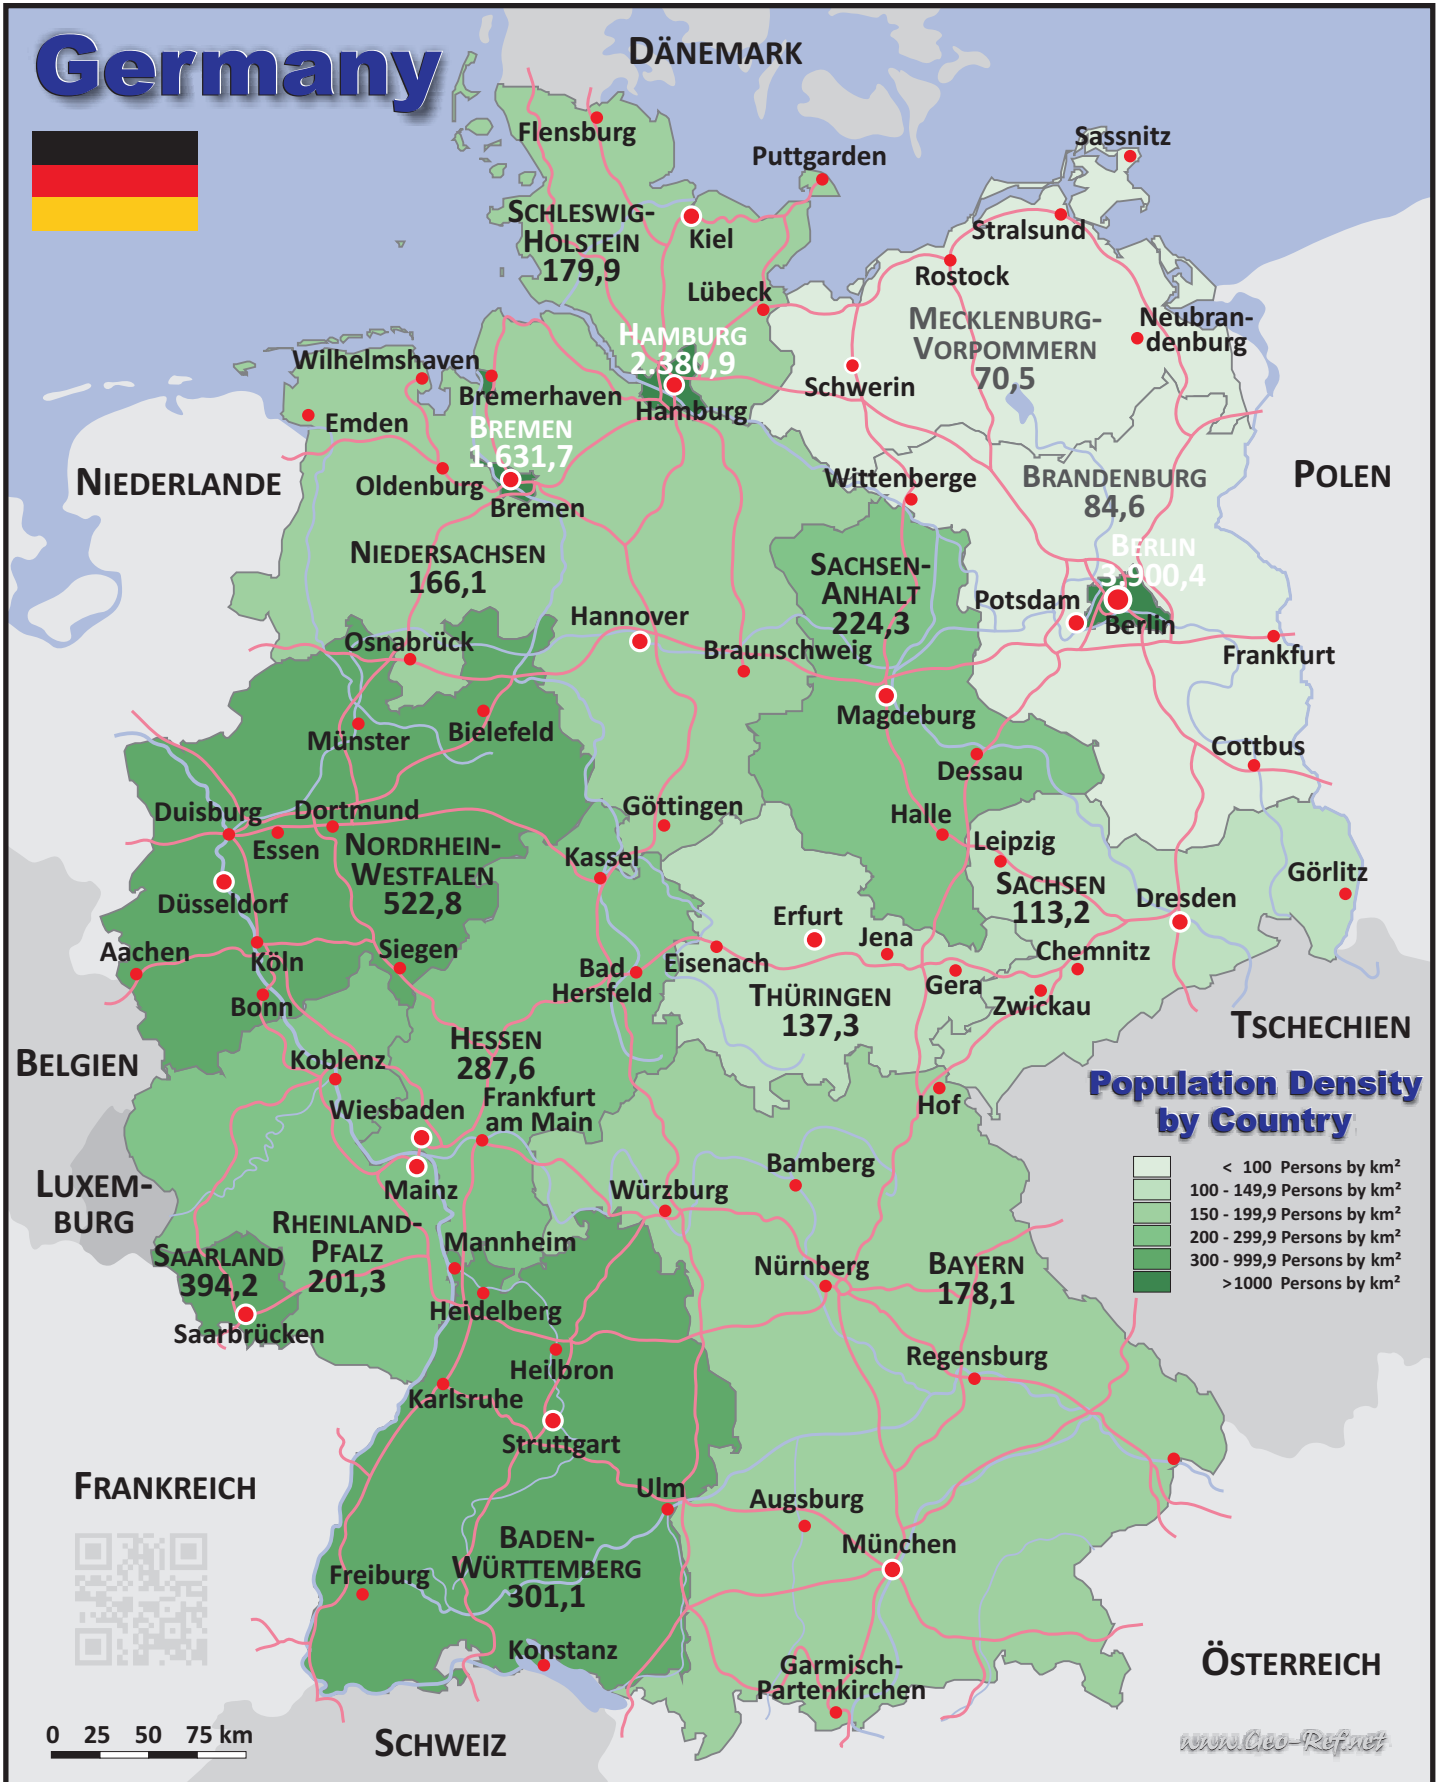

# Germany

## About the maps on [www.geo-ref.net](http://www.geo-ref.net)

All maps published on this site are **free to use without costs, meanwhile the same are not modified**, especially concerning our own site logotype. This is valid for the PNG and the PDF-files.

We have published on the country page usually the population density of the country, the mostly interesting thematic map. But the real power of our offer consists in the display of your own data, drawing so your own maps with your results or relevant data.