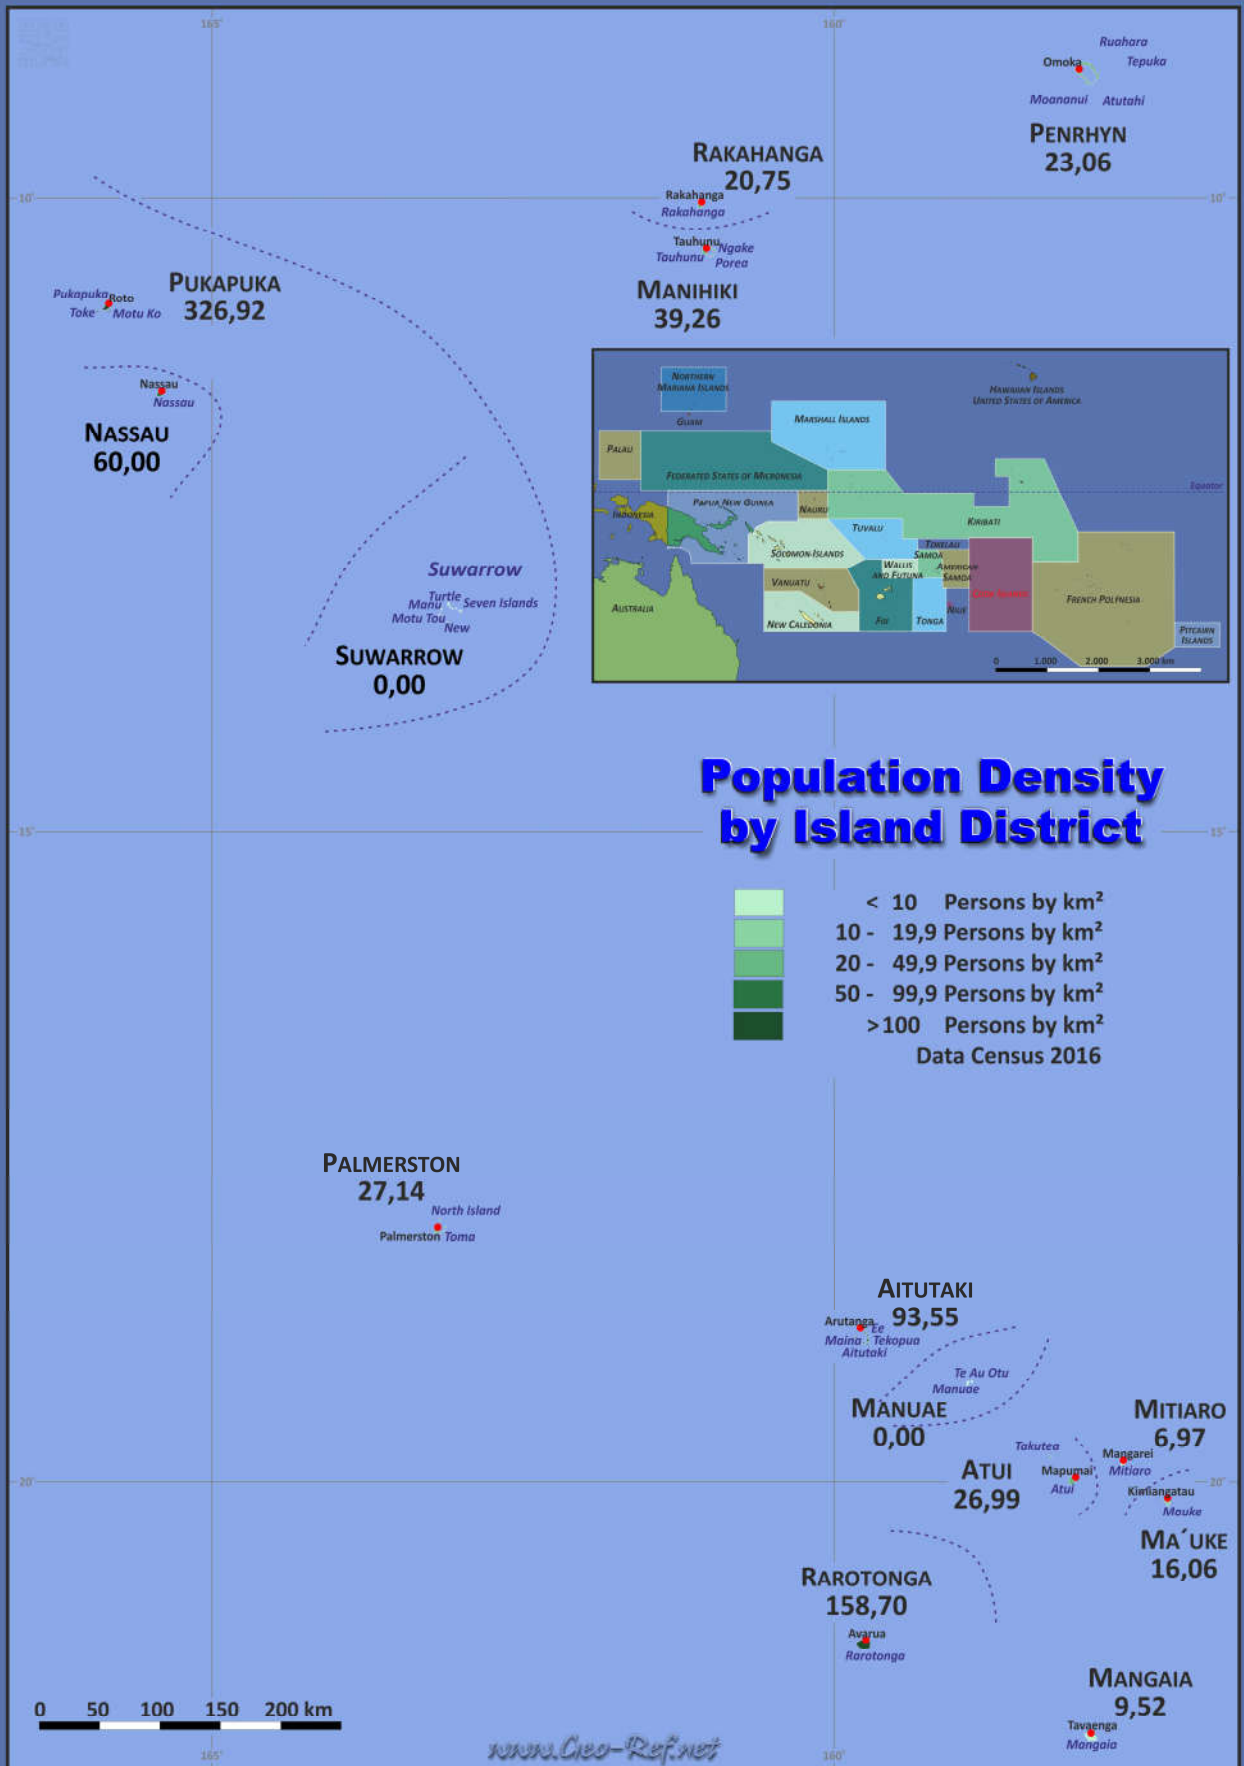

Cook Islands

Rarotonga

Aitutaki

About the maps on www.geo-ref.net

All maps published on this site are **free to use without costs, meanwhile the same are not modified**, especially concerning our own site logotype. This is valid for the PNG and the PDF-files.

We have published on the country page usually the population density of the country, the mostly interesting thematic map. But the real power of our offer consists in the display of your own data, drawing so your own maps with your results or relevant data.

So it works:

Please **visit the corresponding page for our detailed conditions of service and supply**. The price of a thematic map is visible on the corresponding country page.

Visit our page Services to find out about our additional services.

Your Team from

www.Geo-Ref.net