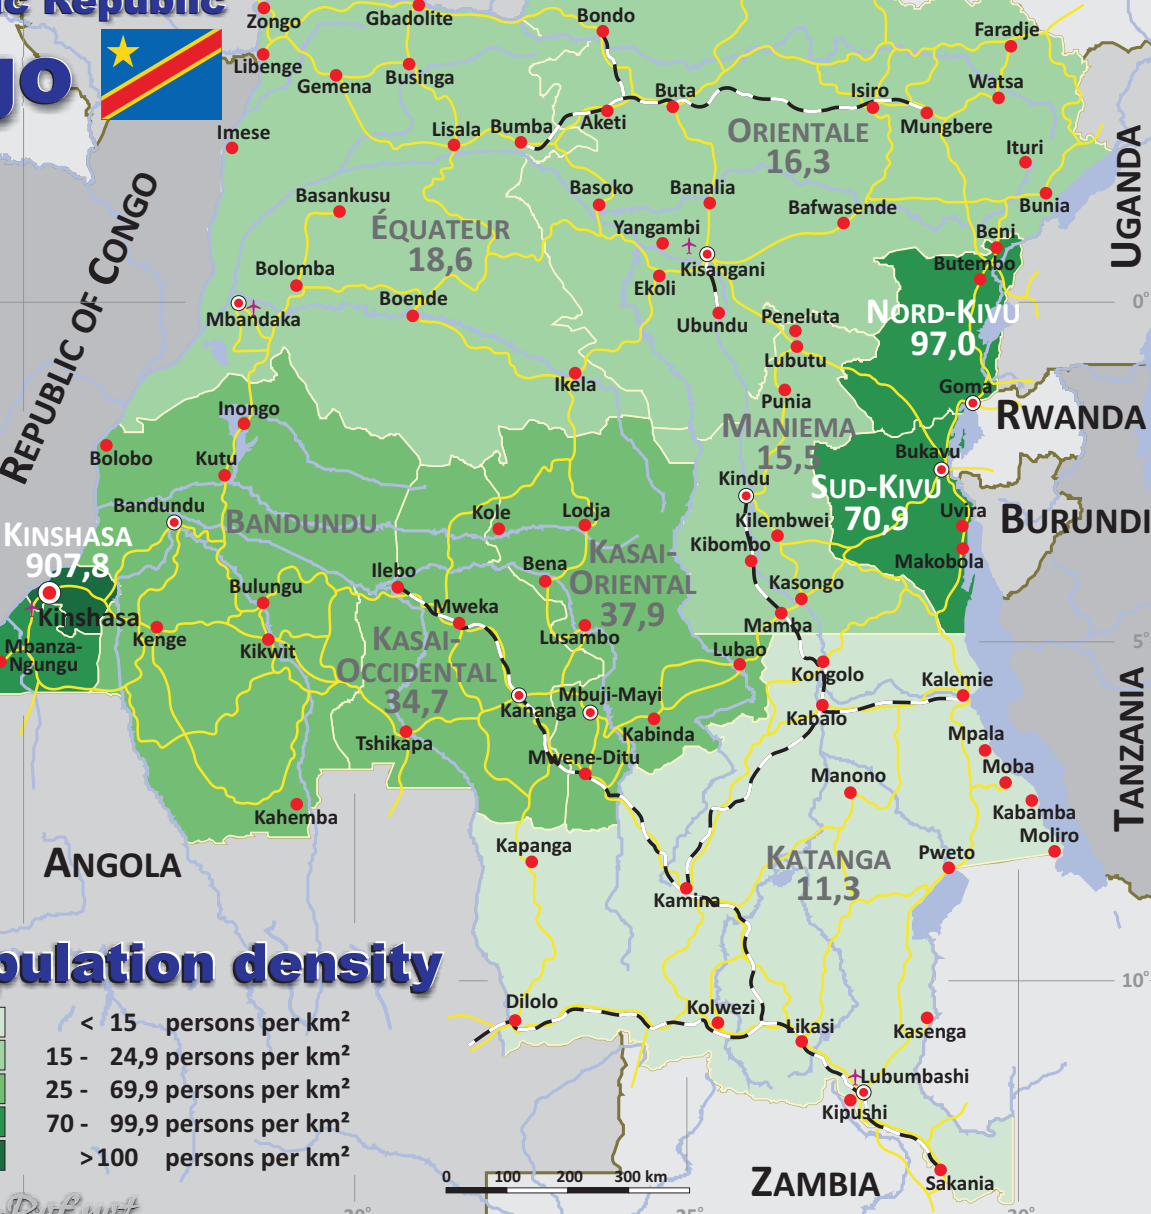

CENTRAL AFRICAN REPUBLIC

SUDAN

**Democratic Republic of Congo**

REPUBLIC OF CONGO

UGANDA

RWANDA

BURUNDI

TANZANIA

ANGOLA

ZAMBIA

## About the maps on [www.geo-ref.net](http://www.geo-ref.net)

All maps published on this site are **free to use without costs, meanwhile the same are not modified**, especially concerning our own site logotype. This is valid for the PNG and the PDF-files.

We have published on the country page usually the population density of the country, the mostly interesting thematic map. But the real power of our offer consists in the display of your own data, drawing so your own maps with your results or relevant data.